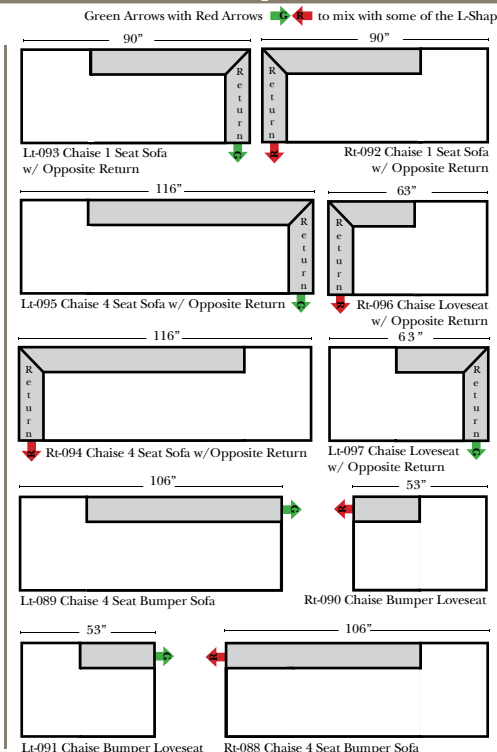

Standard, Armless & Ottomans

Bumper Chaise & Return Chaise

Suggested Configurations

Features

- Standard:**
- Available in Full & Top Grain Leathers
  - Available in Luxury Fabrics
  - All Hardwood Frames
  - Wood Base - Espresso Finish (N/C Honey Oak Option)

- Options:**
- Down Seats & Down Backs (additional Charge)
  - No. 33 Firm Foam

**Sleeper Options:** (No Sleepers are available for this style)

Note:

All Dimensions are approximate, if accuracy is crucial, please contact us for validation of the dimensions shown. However, a 1" to 2" variance can still apply due to foam and upholstery.

L-Shape / 90 Degree Sectional (All 4 seat items ship as one piece if stationary, two pieces if motion installed)