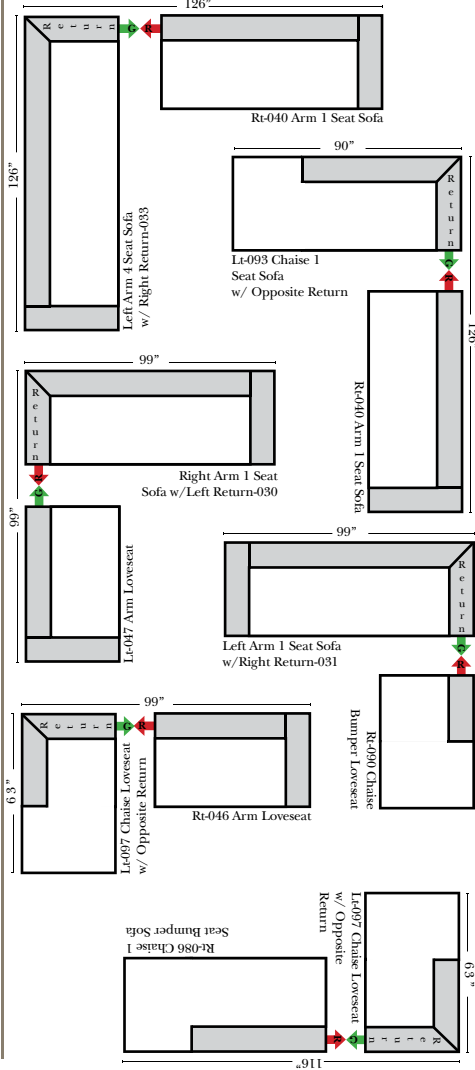

Standard, Armless & Ottomans

Bumper Chaise & Return Chaise

Suggested Configurations

Features

- Standard:**
- Available in Full & Top Grain Leathers
  - Available in Luxury Fabrics
  - All Hardwood Frames
  - Wood Base - Espresso Finish (N/C Honey Oak Option)

- Options:**
- Down Seats & Down Backs (additional Charge)
  - No. 33 Firm Foam

**Sleeper Options:** (No Sleepers are available for this style)

Note:

All Dimensions are approximate, if accuracy is crucial, please contact us for validation of the dimensions shown. However, a 1" to 2" variance can still apply due to foam and upholstery.

L-Shape / 90 Degree Sectional (All 4 seat items ship as one piece if stationary, two pieces if motion installed)