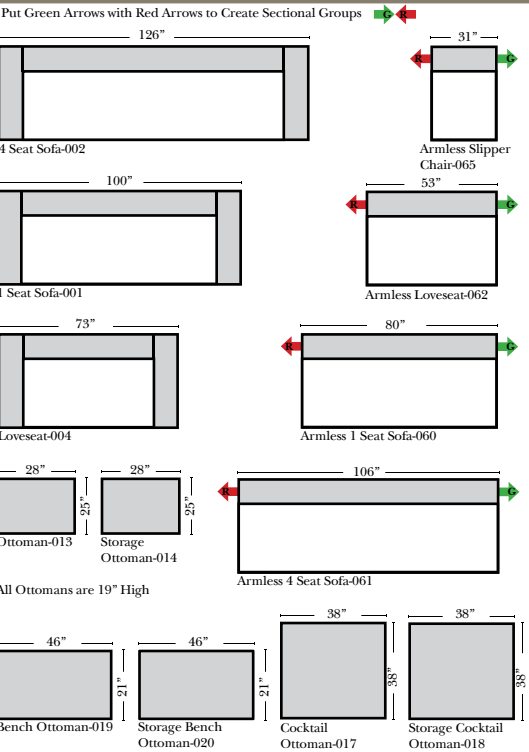

Standard, Armless & Ottomans

Bumper Chaise & Return Chaise

Suggested Configurations

Features

- Standard:**
- Available in Full & Top Grain Leathers
  - Available in Luxury Fabrics
  - All Hardwood Frames
  - Wood Base - Espresso Finish (N/C Honey Oak Option)

- Options:**
- Down Seats & Down Backs (additional Charge)
  - No. 33 Firm Foam

**Sleeper Options:** (No Sleepers are available for this style)

Note:

All Dimensions are approximate, if accuracy is crucial, please contact us for validation of the dimensions shown. However, a 1" to 2" variance can still apply due to foam and upholstery.

L-Shape / 90 Degree Sectional (All 4 seat items ship as one piece if stationary, two pieces if motion installed)