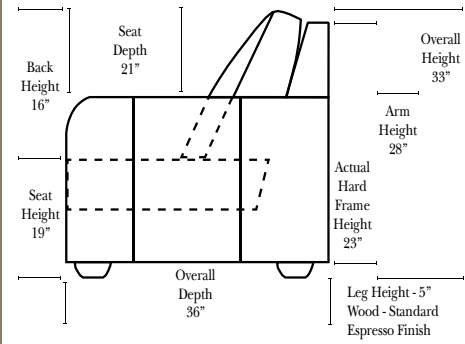

Suggested Configurations