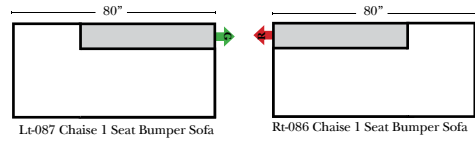

Bumper Chaise & Return Chaise