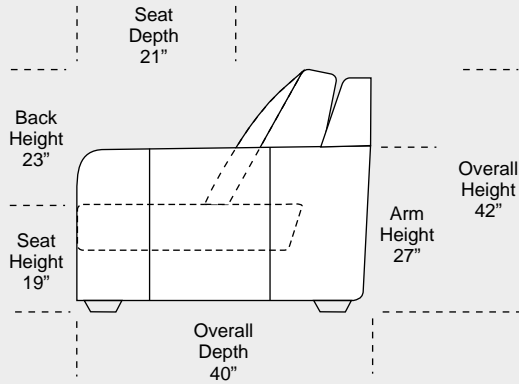

 - Center Seat Recliner (Additional Charges Apply)

* Special Orders shipped within 4-6 weeks

SUGGESTED CONFIGURATIONS