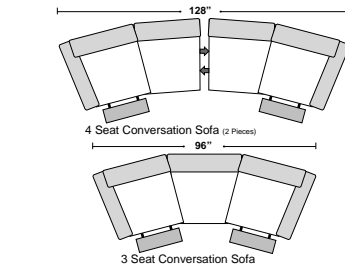

 - Center Seat Recliner (Additional Charges Apply)

* Special Orders shipped within 4-6 weeks

SUGGESTED CONFIGURATIONS