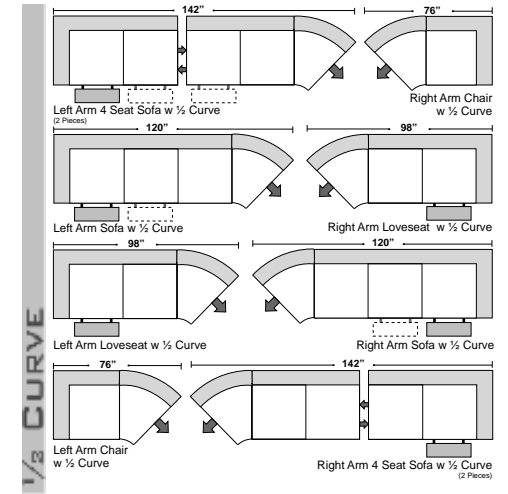

 - Center Seat Recliner (Additional Charges Apply)

* Special Orders shipped within 4-6 weeks

SUGGESTED CONFIGURATIONS