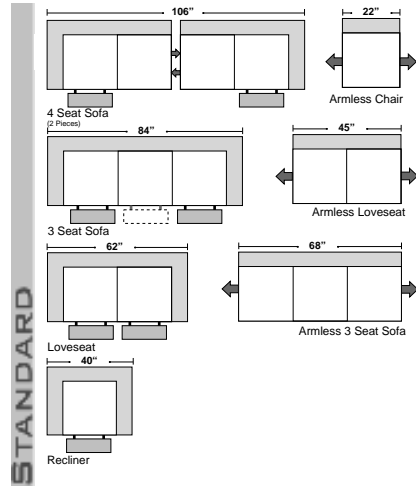

 - Center Seat Recliner (Additional Charges Apply)

* Special Orders shipped within 4-6 weeks

SUGGESTED CONFIGURATIONS