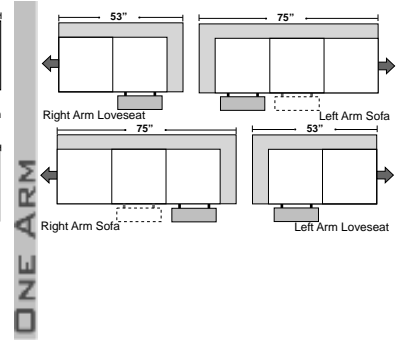

 - Center Seat Recliner (Additional Charges Apply)

* Special Orders shipped within 4-6 weeks

SUGGESTED CONFIGURATIONS