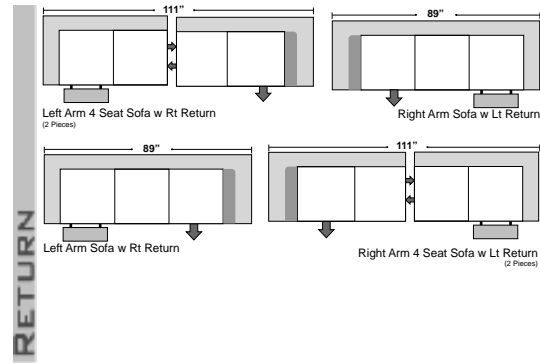

 - Center Seat Recliner (Additional Charges Apply)

* Special Orders shipped within 4-6 weeks

SUGGESTED CONFIGURATIONS