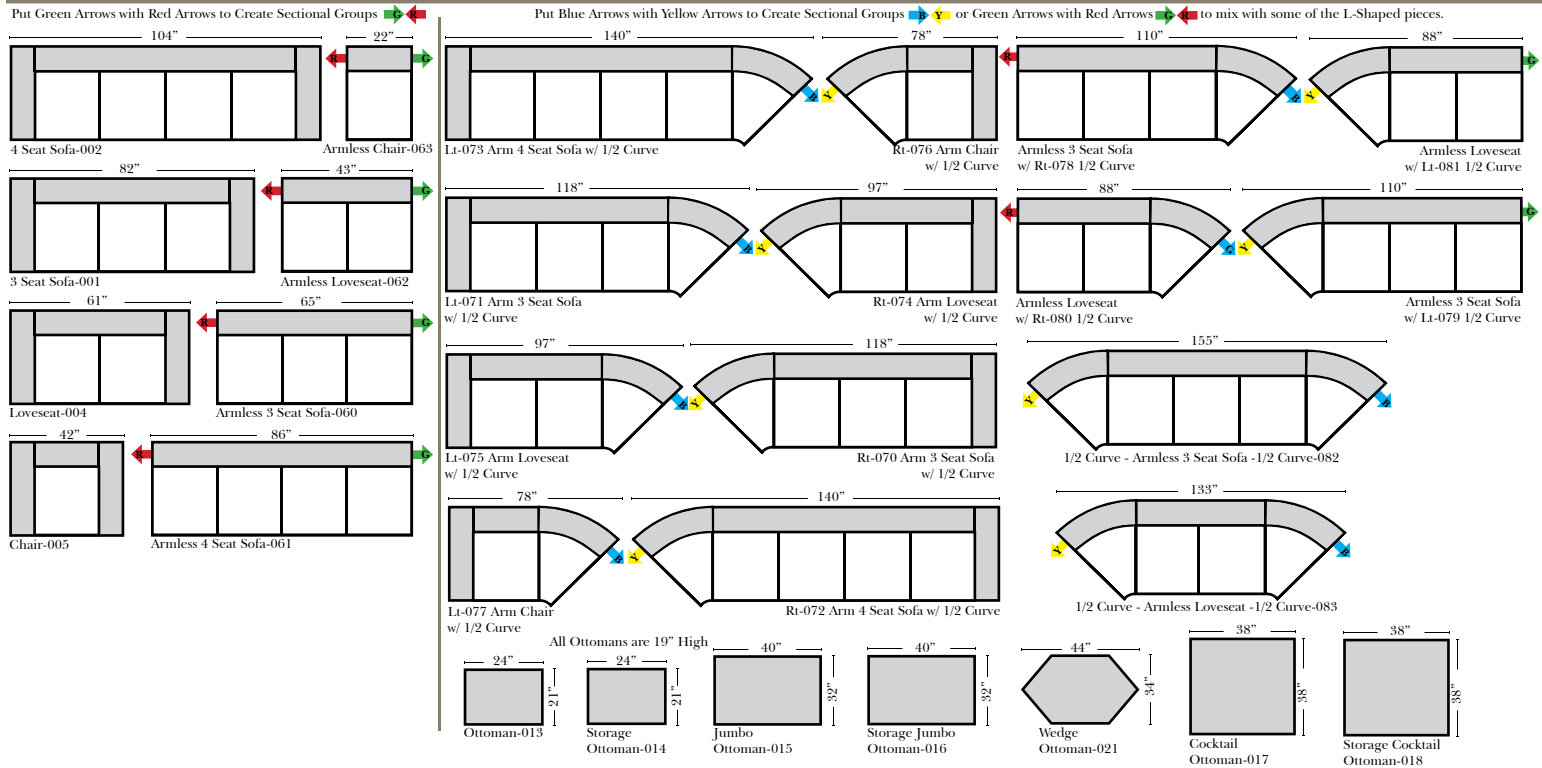

Spencer

Americana

03/06/2010

Standard & Armless (All 4 seat items ship as one piece if stationary, two pieces if motion installed) 2 Piece Curve Sectional & Ottomans

Features

Standard:

- Available in Full & Top Grain Leathers
- Available in Luxury Fabrics
- All Hardwood Frames

Options:

- Down Seats & Down Backs (additional Charge)
- No. 33 Firm Foam

Sleeper Options: (No Sleepers available for this style)

L-Shape / 90 Degree Sectional (All 4 seat items ship as one piece if stationary, two pieces if motion installed)

Note:
 All Dimensions are approximate, if accuracy is crucial, please contact us for validation of the dimensions shown. However, a 1" to 2" variance can still apply due to foam and upholstery.