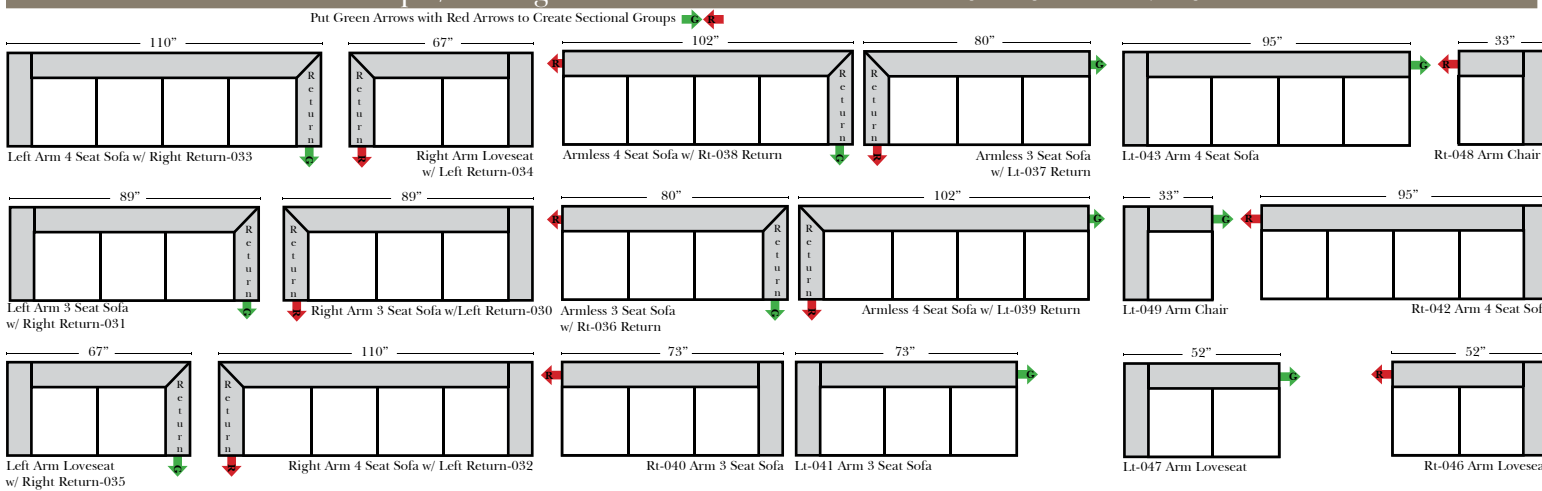

Spencer

Americana

03/06/2010

Standard & Armless (All 4 seat items ship as one piece if stationary, two pieces if motion installed) 2 Piece Curve Sectional & Ottomans

Features

Standard:

- Available in Full & Top Grain Leathers
- Available in Luxury Fabrics
- All Hardwood Frames

Options:

- Down Seats & Down Backs (additional Charge)
- No. 33 Firm Foam

Sleeper Options: (No Sleepers available for this style)

L-Shape / 90 Degree Sectional (All 4 seat items ship as one piece if stationary, two pieces if motion installed)

Note:
 All Dimensions are approximate, if accuracy is crucial, please contact us for validation of the dimensions shown. However, a 1" to 2" variance can still apply due to foam and upholstery.