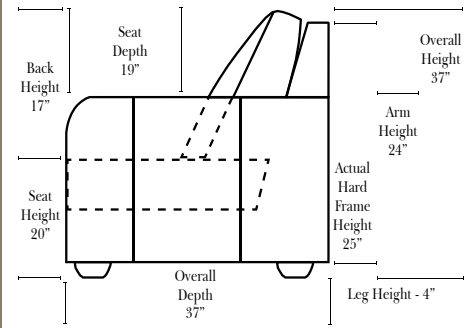

Spencer

Americana

03/06/2010

Standard & Armless (All 4 seat items ship as one piece if stationary, two pieces if motion installed) 2 Piece Curve Sectional & Ottomans

Features

Standard:

- Available in Full & Top Grain Leathers
- Available in Luxury Fabrics
- All Hardwood Frames

Options:

- Down Seats & Down Backs (additional Charge)
- No. 33 Firm Foam

Sleeper Options: (No Sleepers available for this style)

L-Shape / 90 Degree Sectional (All 4 seat items ship as one piece if stationary, two pieces if motion installed)

Note:
 All Dimensions are approximate, if accuracy is crucial, please contact us for validation of the dimensions shown. However, a 1" to 2" variance can still apply due to foam and upholstery.