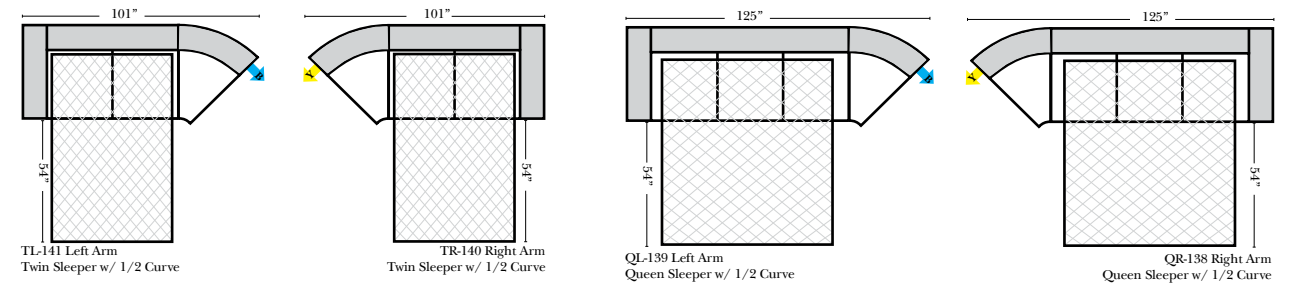

Sleepers

Put Green Arrows with Red Arrows to Create Sectional Groups
Put Blue Arrows with Yellow Arrows to Create Sectional Groups