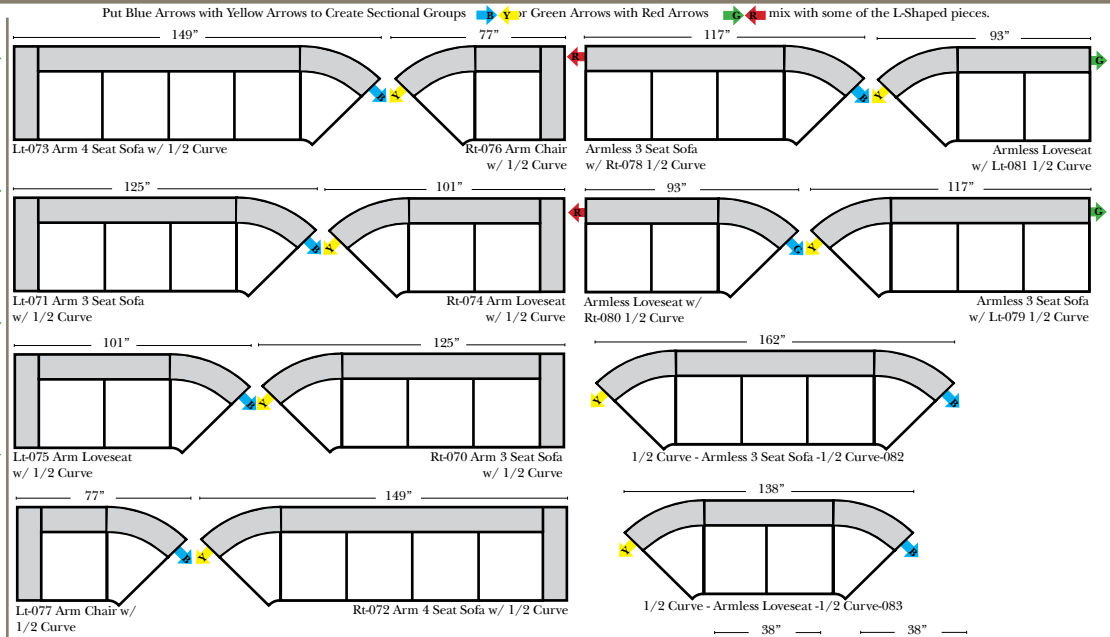

2 Piece Curve Sectional & Ottomans

Features

- Standard:**
- Available in Full & Top Grain Leathers
 - All Hardwood Frames
- Options:**
- Down Seats & Down Backs (Included)
 - No. 33 Firm Foam
- Sleeper Options: (All the below options are at additional charges)**
- Queen Sleeper available w/Standard Mattress
 - Twin Sleeper available w/Standard Mattress
 - Deluxe Innerspring Mattress: Queen / Twin
 - Air Dream Coil Mattress: Queen Only - (No Twin)
 - Hideaway Air Mattress: Queen Only (Shipped in a Separate Box)

L-Shape / 90 Degree Sectional

(All 4 seat items ship as one piece if stationary, two pieces if motion installed)

Note:

All Dimensions are approximate, if accuracy is crucial, please contact us for validation of the dimensions shown. However, a 1" to 2" variance can still apply due to foam and upholstery.