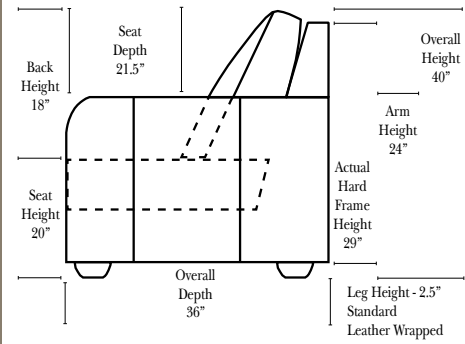

2 Piece Curve Sectional & Ottomans

Features

- Standard:**
- Available in Full & Top Grain Leathers
 - All Hardwood Frames
- Options:**
- Down Seats & Down Backs (Included)
 - No. 33 Firm Foam
- Sleeper Options: (All the below options are at additional charges)**
- Queen Sleeper available w/Standard Mattress
 - Twin Sleeper available w/Standard Mattress
 - Deluxe Innerspring Mattress: Queen / Twin
 - Air Dream Coil Mattress: Queen Only - (No Twin)
 - Hideaway Air Mattress: Queen Only (Shipped in a Separate Box)

L-Shape / 90 Degree Sectional

(All 4 seat items ship as one piece if stationary, two pieces if motion installed)

Note:

All Dimensions are approximate, if accuracy is crucial, please contact us for validation of the dimensions shown. However, a 1" to 2" variance can still apply due to foam and upholstery.