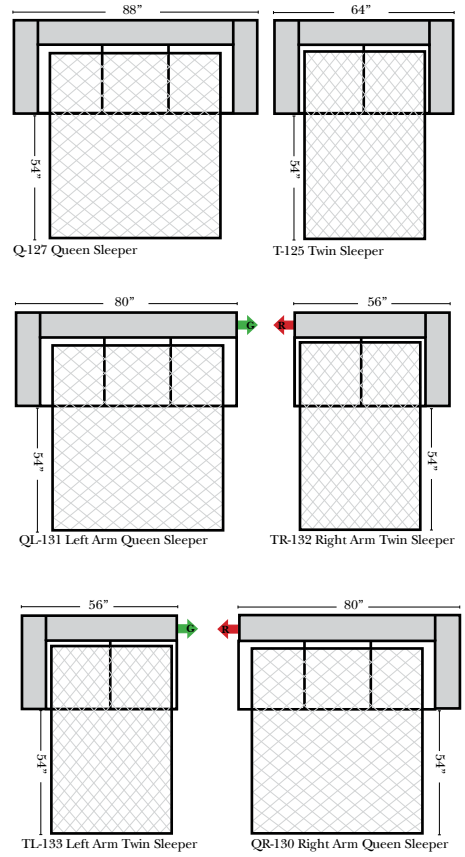

Sleepers

Put Green Arrows with Red Arrows to Create Sectional Groups
Put Blue Arrows with Yellow Arrows to Create Sectional Groups