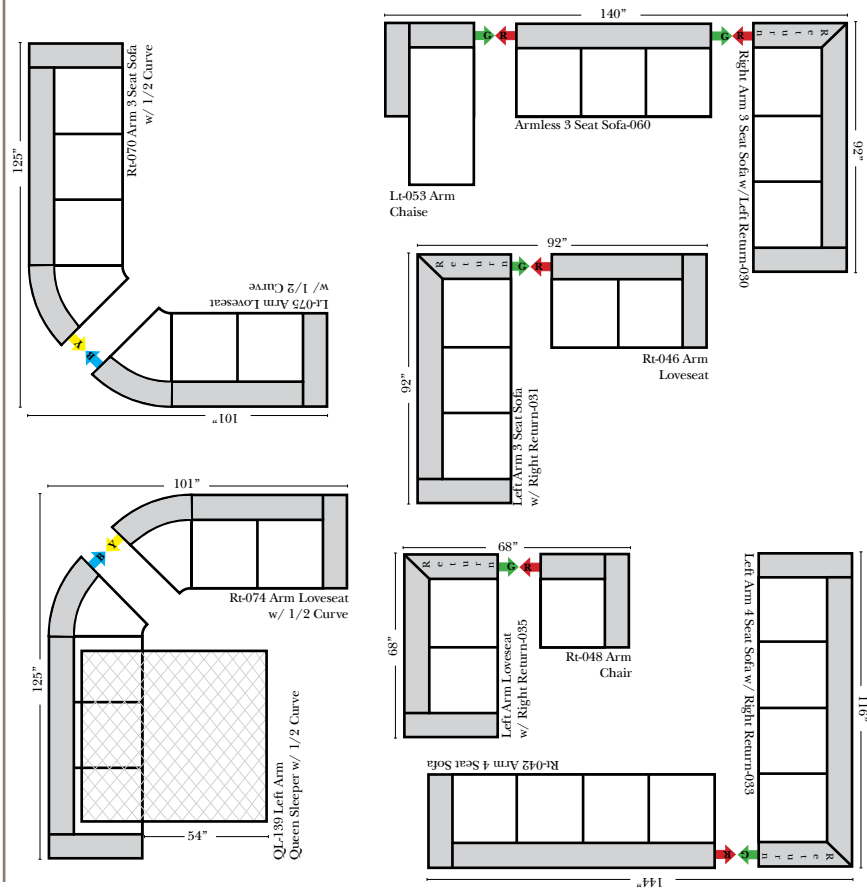

2 Piece Curve Sectional & Ottomans

Features

- Standard:**
- Available in Full & Top Grain Leathers
 - All Hardwood Frames
- Options:**
- Down Seats & Down Backs (Included)
 - No. 33 Firm Foam
- Sleeper Options: (All the below options are at additional charges)**
- Queen Sleeper available w/Standard Mattress
 - Twin Sleeper available w/Standard Mattress
 - Deluxe Innerspring Mattress: Queen / Twin
 - Air Dream Coil Mattress: Queen Only - (No Twin)
 - Hideaway Air Mattress: Queen Only (Shipped in a Separate Box)

L-Shape / 90 Degree Sectional

(All 4 seat items ship as one piece if stationary, two pieces if motion installed)

Note:

All Dimensions are approximate, if accuracy is crucial, please contact us for validation of the dimensions shown. However, a 1" to 2" variance can still apply due to foam and upholstery.

Put Green Arrows with Red Arrows to Create Sectional Groups
Put Orange Arrows with Tan Arrows to Create Sectional Groups

Sleepers

Put Green Arrows with Red Arrows to Create Sectional Groups
Put Blue Arrows with Yellow Arrows to Create Sectional Groups

Suggested Configurations

The Suggested Configurations below are only a sample of what the imagination can create, please enjoy creating the configuration that fits your lifestyle, using the ideas below and from the items on the opposite page.