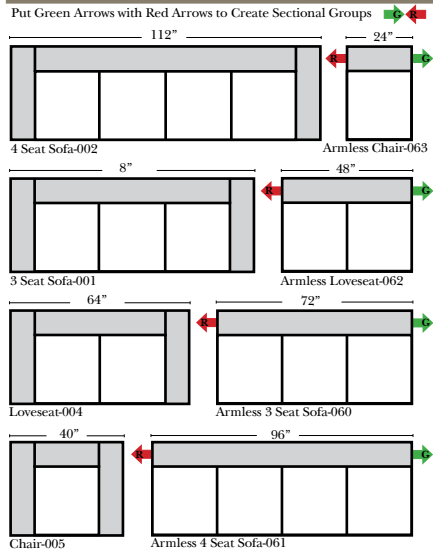

2 Piece Curve Sectional & Ottomans

Features

- Standard:**
- Available in Full & Top Grain Leathers
 - All Hardwood Frames
- Options:**
- Down Seats & Down Backs (Included)
 - No. 33 Firm Foam
- Sleeper Options: (All the below options are at additional charges)**
- Queen Sleeper available w/Standard Mattress
 - Twin Sleeper available w/Standard Mattress
 - Deluxe Innerspring Mattress: Queen / Twin
 - Air Dream Coil Mattress: Queen Only - (No Twin)
 - Hideaway Air Mattress: Queen Only (Shipped in a Separate Box)

L-Shape / 90 Degree Sectional

(All 4 seat items ship as one piece if stationary, two pieces if motion installed)

Note:

All Dimensions are approximate, if accuracy is crucial, please contact us for validation of the dimensions shown. However, a 1" to 2" variance can still apply due to foam and upholstery.