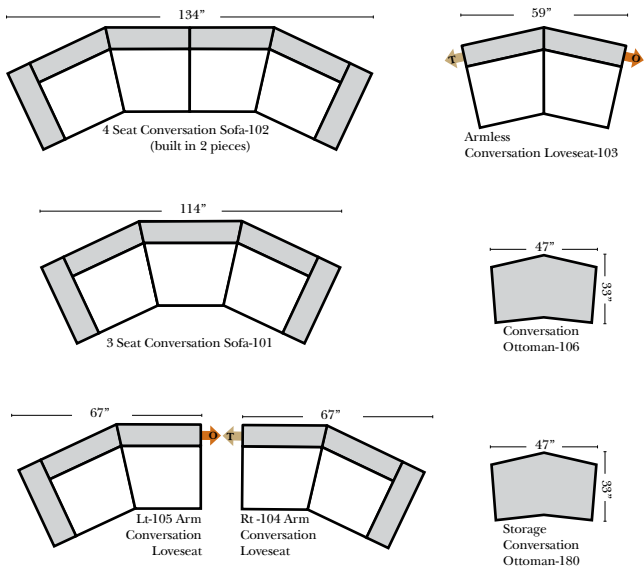

2 Piece Curve Sectional & Ottomans

Features

- Standard:**
- Available in Full & Top Grain Leathers
 - All Hardwood Frames
- Options:**
- Down Seats & Down Backs (Included)
 - No. 33 Firm Foam
- Sleeper Options: (All the below options are at additional charges)**
- Queen Sleeper available w/Standard Mattress
 - Twin Sleeper available w/Standard Mattress
 - Deluxe Innerspring Mattress: Queen / Twin
 - Air Dream Coil Mattress: Queen Only - (No Twin)
 - Hideaway Air Mattress: Queen Only (Shipped in a Separate Box)

L-Shape / 90 Degree Sectional

(All 4 seat items ship as one piece if stationary, two pieces if motion installed)

Note:

All Dimensions are approximate, if accuracy is crucial, please contact us for validation of the dimensions shown. However, a 1" to 2" variance can still apply due to foam and upholstery.

Put Green Arrows with Red Arrows to Create Sectional Groups
Put Orange Arrows with Tan Arrows to Create Sectional Groups

Sleepers

Put Green Arrows with Red Arrows to Create Sectional Groups
Put Blue Arrows with Yellow Arrows to Create Sectional Groups