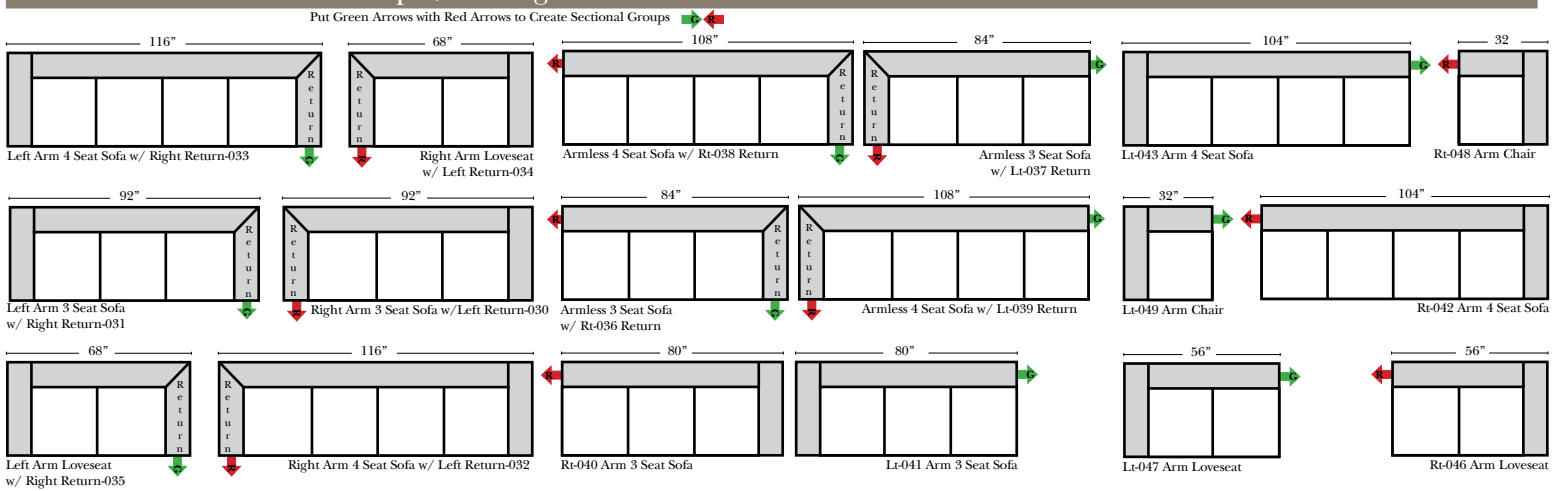

2 Piece Curve Sectional & Ottomans

Features

- Standard:**
- Available in Full & Top Grain Leathers
 - All Hardwood Frames
- Options:**
- Down Seats & Down Backs (Included)
 - No. 33 Firm Foam
- Sleeper Options: (All the below options are at additional charges)**
- Queen Sleeper available w/Standard Mattress
 - Twin Sleeper available w/Standard Mattress
 - Deluxe Innerspring Mattress: Queen / Twin
 - Air Dream Coil Mattress: Queen Only - (No Twin)
 - Hideaway Air Mattress: Queen Only (Shipped in a Separate Box)

L-Shape / 90 Degree Sectional

(All 4 seat items ship as one piece if stationary, two pieces if motion installed)

Note:

All Dimensions are approximate, if accuracy is crucial, please contact us for validation of the dimensions shown. However, a 1" to 2" variance can still apply due to foam and upholstery.