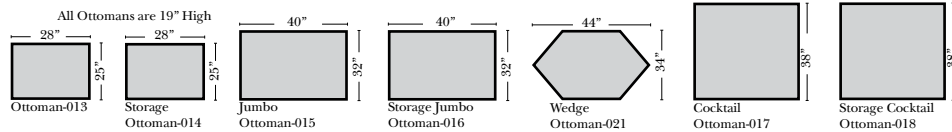

2 Piece Curve Sectional & Ottomans

Features

- Standard:**
- Available in Full & Top Grain Leathers
 - All Hardwood Frames
- Options:**
- Down Seats & Down Backs (Included)
 - No. 33 Firm Foam
- Sleeper Options: (All the below options are at additional charges)**
- Queen Sleeper available w/Standard Mattress
 - Twin Sleeper available w/Standard Mattress
 - Deluxe Innerspring Mattress: Queen / Twin
 - Air Dream Coil Mattress: Queen Only - (No Twin)
 - Hideaway Air Mattress: Queen Only (Shipped in a Separate Box)

L-Shape / 90 Degree Sectional

(All 4 seat items ship as one piece if stationary, two pieces if motion installed)

Note:

All Dimensions are approximate, if accuracy is crucial, please contact us for validation of the dimensions shown. However, a 1" to 2" variance can still apply due to foam and upholstery.