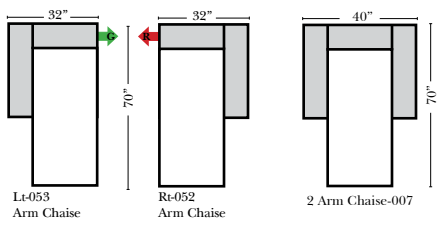

Chaise & Conversation Sectionals

Put Green Arrows with Red Arrows to Create Sectional Groups
Put Orange Arrows with Tan Arrows to Create Sectional Groups