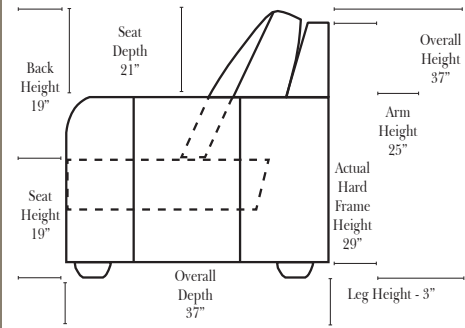

Fashion...Quality...Value...and Safety™

“...finding solutions for families, especially busy moms.”™

www.omnialeather.com www.kathyireland.com

Wall Street

Americana

03/18/2009

Standard & Armless (All 4 seat items ship as one piece if stationary, two pieces if motion installed) 2 Piece Curve Sectional & Ottomans

Put Green Arrows with Red Arrows to Create Sectional Groups

Put Blue Arrows with Yellow Arrows to Create Sectional Groups or Green Arrows with Red Arrows to mix with some of the L-Shaped pieces.

Armless Items
for this style
not available
at this time

2 Piece Curve Sectionals
for this style not available
at this time

Features

Standard:

- Available in Full & Top Grain Leathers
- Available in Luxury Fabrics
- All Hardwood Frames
- Welting

Options:

- Down Seats & Backs (additional Charge)
- No. 33 Firm Foam

Sleeper Options:

(No Sleepers available on this style)

Note:

All Dimensions are approximate, if accuracy is crucial, please contact us for validation of the dimensions shown. However, a 1" to 2" variance can still apply due to foam and upholstery.

L-Shape / 90 Degree Sectional (All 4 seat items ship as one piece if stationary, two pieces if motion installed)

Put Green Arrows with Red Arrows to Create Sectional Groups

L-Shape / 90 Sectionals & Chaises
for this style not available
at this time