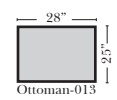

Features

Standard:

- Available in Full & Top Grain Leathers
- Available in Luxury Fabrics
- All Hardwood Frames
- Welting

Options:

- Down Seats & Backs (additional Charge)
- No. 33 Firm Foam

Sleeper Options:

(No Sleepers available on this style)

Note:

All Dimensions are approximate, if accuracy is crucial, please contact us for validation of the dimensions shown. However, a 1" to 2" variance can still apply due to foam and upholstery.

L-Shape / 90 Degree Sectional (All 4 seat items ship as one piece if stationary, two pieces if motion installed)

Put Green Arrows with Red Arrows to Create Sectional Groups

L-Shape / 90 Sectionals & Chaises
for this style not available
at this time