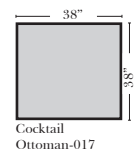

Features

Standard:

- Available in Full & Top Grain Leathers
- Available in Luxury Fabrics
- All Hardwood Frames
- Welting

Options:

- Down Seats & Backs (additional Charge)
- No. 33 Firm Foam

Sleeper Options:

(No Sleepers available on this style)

Note:

All Dimensions are approximate, if accuracy is crucial, please contact us for validation of the dimensions shown. However, a 1" to 2" variance can still apply due to foam and upholstery.

L-Shape / 90 Degree Sectional (All 4 seat items ship as one piece if stationary, two pieces if motion installed)

Put Green Arrows with Red Arrows to Create Sectional Groups

L-Shape / 90 Sectionals & Chaises
for this style not available
at this time