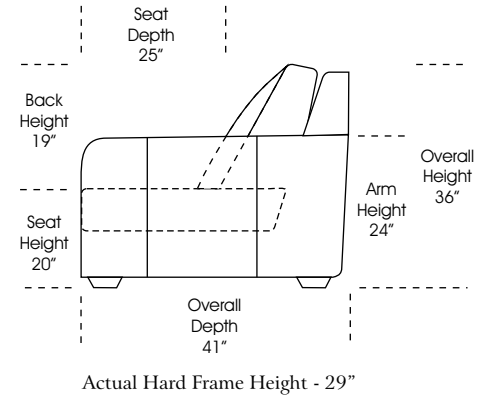

CURVE

OTTOMANS