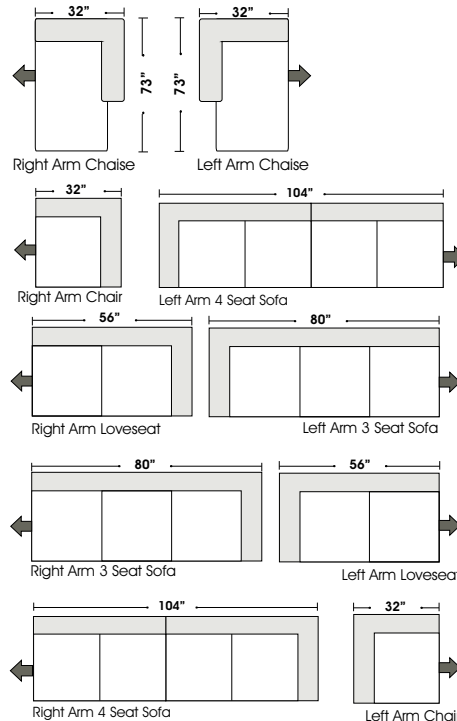

L-SHAPE / 90 DEGREE SECTIONAL