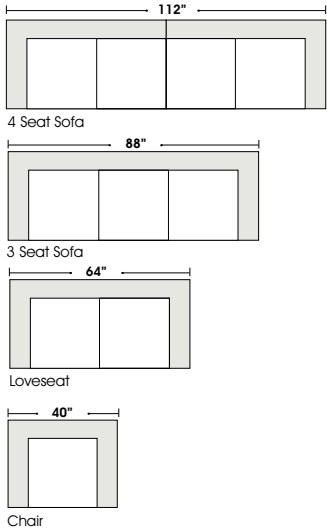

Vintage Craft

"...finding solutions for families,
especially busy moms."™

www.omniather.com www.kathyireland.com

by
OMNIA
FURNITURE

Americana

02.10.08

STANDARD

ARMLESS

CONVERSATION SOFAS

Features

Standard:

- All Full or Top-Grain Leathers
- Available in Luxury Fabrics
- All hardwood frames

Options:

- Down Seats & Down Backs (Additional Charges Apply)
- No. 33 Firm Seating

Sleeper Options:

- Queen Sleeper Option Available w/ Standard Mattress (Additional Charges Apply)
- Twin Sleeper Option Available w/ Standard Mattress (Additional Charges Apply)
- Deluxe Innerspring Mattress: Queen / Full / Twin (Additional Charges Apply)
- Air Dream Coil Mattress: Queen or Full Size Only (Additional Charges Apply)
- Hideaway Air Mattress: Queen Size Only (Additional Charges Apply)

L-SHAPE / 90 DEGREE SECTIONAL

CURVE

OTTOMANS

Note: All sizes are approximate.