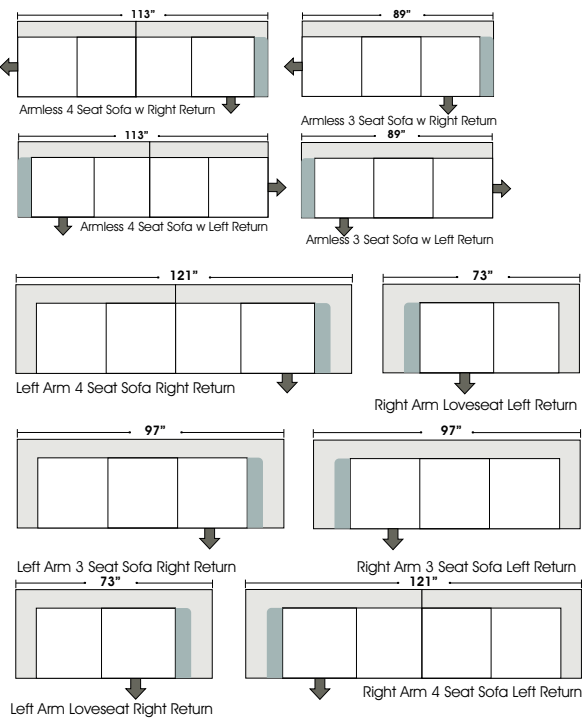

L-SHAPE / 90 DEGREE SECTIONAL