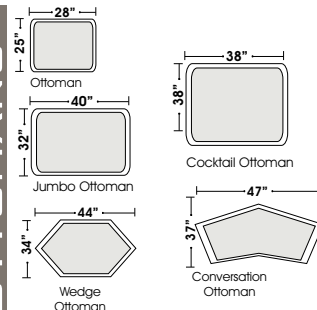

- Queen Sleeper Option Available w/ Standard Mattress (Additional Charges Apply)
- Twin Sleeper Option Available w/ Standard Mattress (Additional Charges Apply)
- Deluxe Innerspring Mattress: Queen / Full / Twin (Additional Charges Apply)
- Air Dream Coil Mattress: Queen or Full Size Only (Additional Charges Apply)
- Hideaway Air Mattress: Queen Size Only (Additional Charges Apply)

## L-SHAPE / 90 DEGREE SECTIONAL

## OTTOMANS

Note: All sizes are approximate.