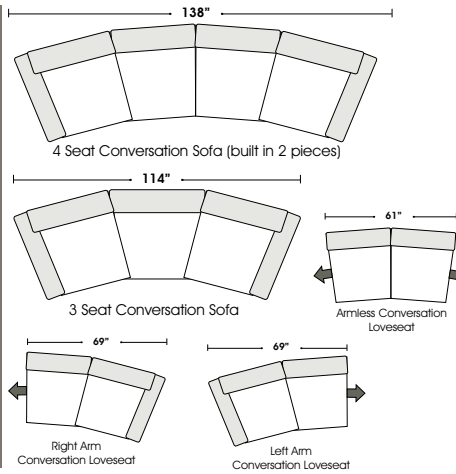

CONVERSATION SOFAS

Features

Standard:

- All Full or Top-Grain Leathers
- Available in Luxury Fabrics
- All hardwood frames

Options:

- Down Seats & Down Backs (Additional Charges Apply)
- No. 33 Firm Seating

Sleeper Options:

- Queen Sleeper Option Available w/ Standard Mattress (Additional Charges Apply)
- Twin Sleeper Option Available w/ Standard Mattress (Additional Charges Apply)
- Deluxe Innerspring Mattress: Queen / Full / Twin (Additional Charges Apply)
- Air Dream Coil Mattress: Queen or Full Size Only (Additional Charges Apply)
- Hideaway Air Mattress: Queen Size Only (Additional Charges Apply)