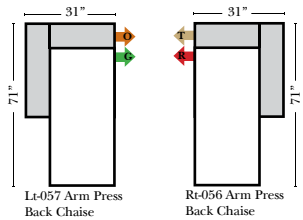

Vermont

Chaise, Curves/Wedges & Conversation Sectionals

Put Green Arrows with Red Arrows to Create Sectional Groups
Put Orange Arrows with Tan Arrows to Create Sectional Groups