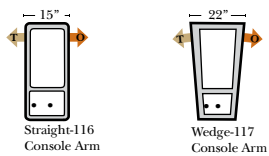

Vermont

Chaise, Curves/Wedges & Conversation Sectionals

Put Green Arrows with Red Arrows to Create Sectional Groups
Put Orange Arrows with Tan Arrows to Create Sectional Groups