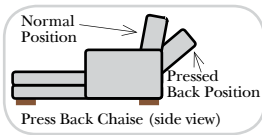

Vermont

Chaise, Curves/Wedges & Conversation Sectionals

Put Green Arrows with Red Arrows to Create Sectional Groups
Put Orange Arrows with Tan Arrows to Create Sectional Groups