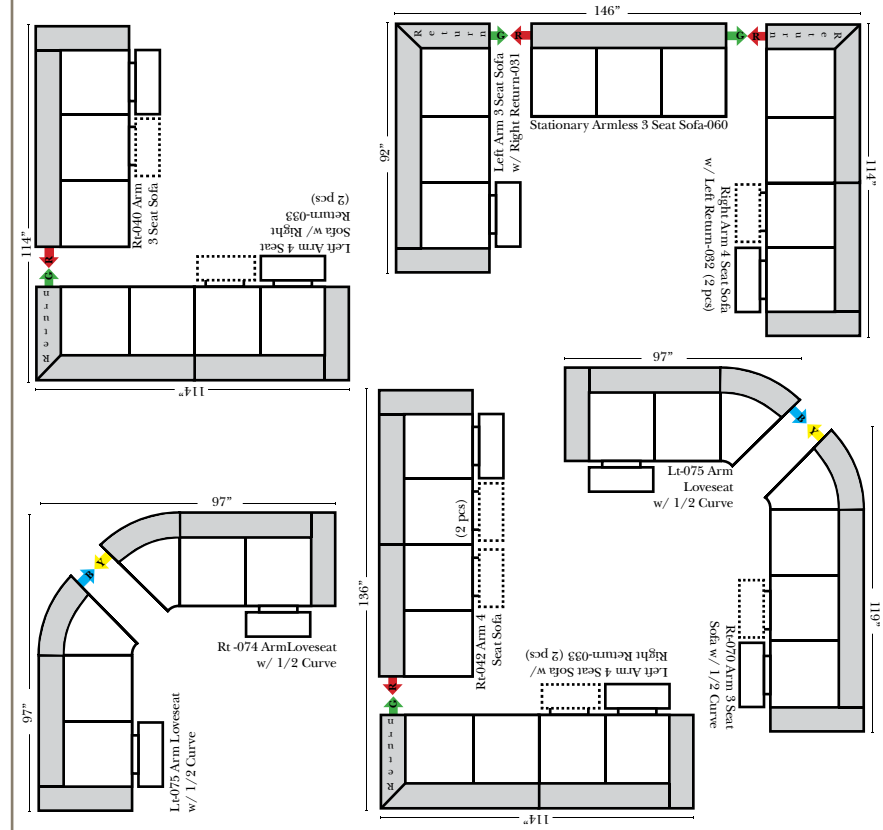

### Note:

All Dimensions are approximate, if accuracy is crucial, please contact us for validation of the dimensions shown. However, a 1" to 2" variance can still apply due to foam and upholstery.

## Chaise, Curves/Wedges & Conversation Sectionals

Put Green Arrows with Red Arrows to Create Sectional Groups  
Put Orange Arrows with Tan Arrows to Create Sectional Groups

(No other configurations can be put between the 4 Seat Conversation Sofa pieces)

## Sleepers

Put Green Arrows with Red Arrows to Create Sectional Groups  
Put Blue Arrows with Yellow Arrows to Create Sectional Groups

Sleepers  
for this style not available  
at this time

## Suggested Configurations

05/02/2010

The Suggested Configurations below are only a sample of what the imagination can create, please enjoy creating the configuration that fits your lifestyle, using the ideas below and from the items on the opposite page.