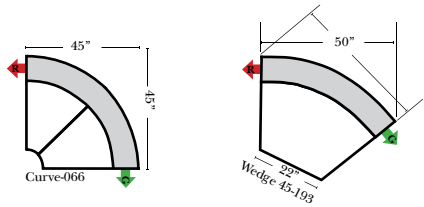

Vermont

Chaise, Curves/Wedges & Conversation Sectionals

Put Green Arrows with Red Arrows to Create Sectional Groups
Put Orange Arrows with Tan Arrows to Create Sectional Groups

(No other configurations can be put between the 4 Seat Conversation Sofa pieces)

Sleepers

Put Green Arrows with Red Arrows to Create Sectional Groups
Put Blue Arrows with Yellow Arrows to Create Sectional Groups

Sleepers
for this style not available
at this time

Suggested Configurations

05/02/2010

The Suggested Configurations below are only a sample of what the imagination can create, please enjoy creating the configuration that fits your lifestyle, using the ideas below and from the items on the opposite page.