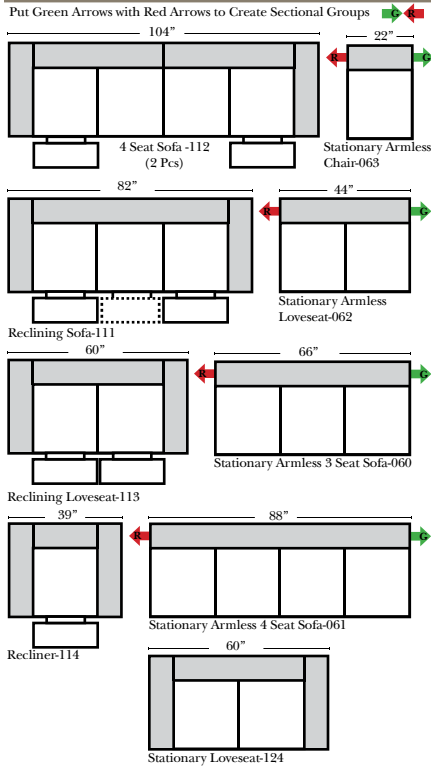

## Standard & Armless

(All 4 seat items ship as one piece if stationary, two pieces if motion installed)

### Note:

All Dimensions are approximate, if accuracy is crucial, please contact us for validation of the dimensions shown. However, a 1" to 2" variance can still apply due to foam and upholstery.

## L-Shape / 90 Degree Sectional

(All 4 seat items ship as one piece if stationary, two pieces if motion installed)