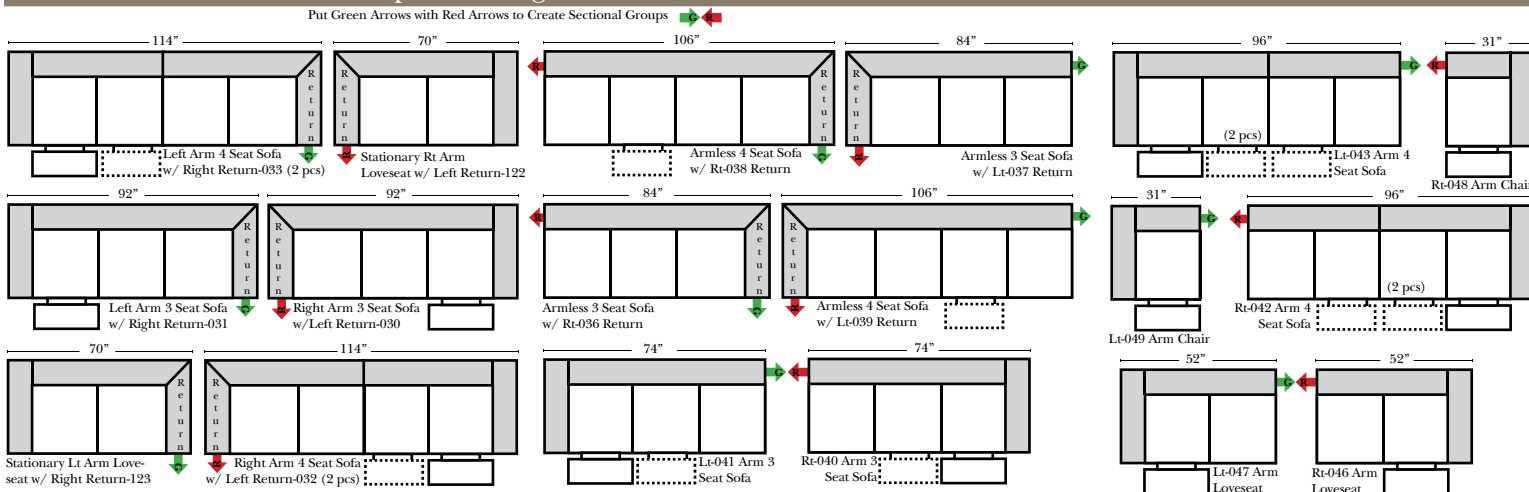

L-Shape / 90 Degree Sectional

(All 4 seat items ship as one piece if stationary, two pieces if motion installed)