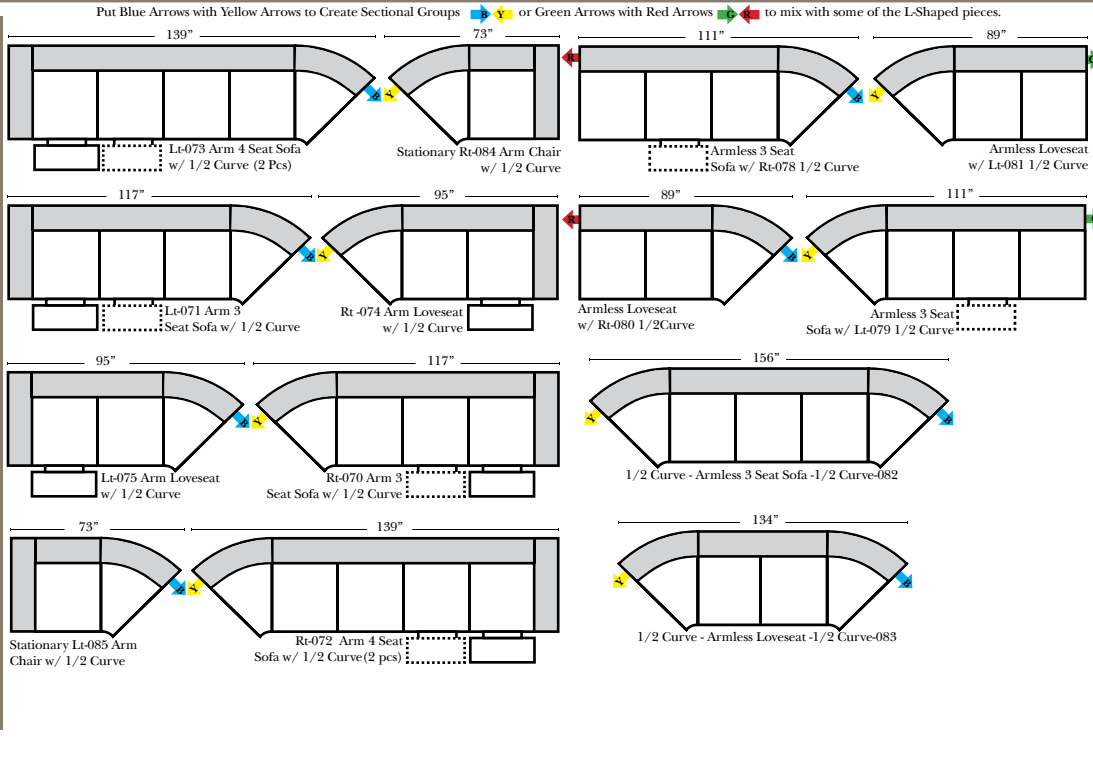

2 Piece Curve Sectional & Ottomans

05/02/2010