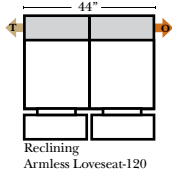

Vermont

Chaise, Curves/Wedges & Conversation Sectionals

Put Green Arrows with Red Arrows to Create Sectional Groups
Put Orange Arrows with Tan Arrows to Create Sectional Groups