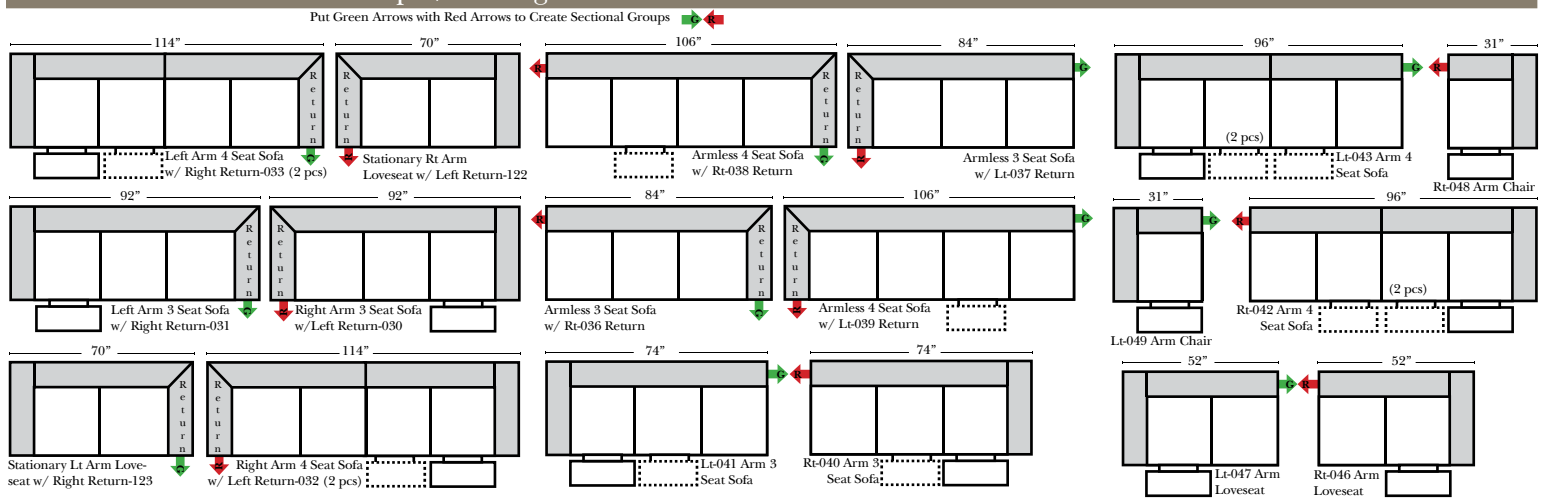

2 Piece Curve Sectional & Ottomans

- ### Features
- Standard:**
- Available in Full & Top Grain Leathers
 - Available in Luxury Fabrics
 - All Hardwood Frames
- Options:**
- No. 33 Firm Foam (N/C Option)
 - Console Table - Standard as Espresso finish (N/C Option is Honey Oak finish)
 - Cup Holders - Standard as Silver finish (N/C Option is Black or Hammered Antique Finish)
 - Sofa Center Recliner (Additional Charge)
 - Motorized Recliner Mechanism (additional Charge)
 - Swivel Recliner Base (additional Charge)
 - Swivel Glider Mechanism (additional Charge)
 - Lift Chair Dual Motor Mechanism (additional Charge)
 - Upholstered Swivel Base - Recliner only (additional Charge)
 - Braided Welt & Saddle Bags (additional Charge)
- Sleeper Options:** (No Sleeper available on this style)

Note:
 All Dimensions are approximate, if accuracy is crucial, please contact us for validation of the dimensions shown. However, a 1" to 2" variance can still apply due to foam and upholstery.

L-Shape / 90 Degree Sectional

(All 4 seat items ship as one piece if stationary, two pieces if motion installed)

Vermont

European Country

05/02/2010

Chaise, Curves/Wedges & Conversation Sectionals

Sleepers

Suggested Configurations

Put Green Arrows with Red Arrows to Create Sectional Groups
Put Orange Arrows with Tan Arrows to Create Sectional Groups