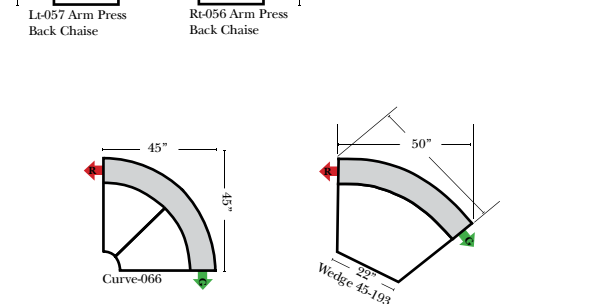

Vermont

European Country

05/02/2010

Chaise, Curves/Wedges & Conversation Sectionals

Sleepers

Suggested Configurations

Put Green Arrows with Red Arrows to Create Sectional Groups
Put Orange Arrows with Tan Arrows to Create Sectional Groups

Put Green Arrows with Red Arrows to Create Sectional Groups
Put Blue Arrows with Yellow Arrows to Create Sectional Groups

(No other configurations can be put between the 4 Seat Conversation Sofa pieces)

Sleepers
for this style not available
at this time

The Suggested Configurations below are only a sample of what the imagination can create, please enjoy creating the configuration that fits your lifestyle, using the ideas below and from the items on the opposite page.