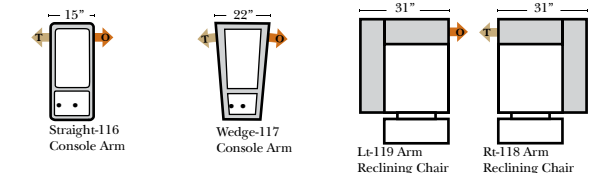

Chaise, Curves/Wedges & Conversation Sectionals

Sleepers

Suggested Configurations

Put Green Arrows with Red Arrows to Create Sectional Groups
Put Orange Arrows with Tan Arrows to Create Sectional Groups

Put Green Arrows with Red Arrows to Create Sectional Groups
Put Blue Arrows with Yellow Arrows to Create Sectional Groups

(No other configurations can be put between the 4 Seat Conversation Sofa pieces)

Sleepers
for this style not available
at this time

The Suggested Configurations below are only a sample of what the imagination can create, please enjoy creating the configuration that fits your lifestyle, using the ideas below and from the items on the opposite page.