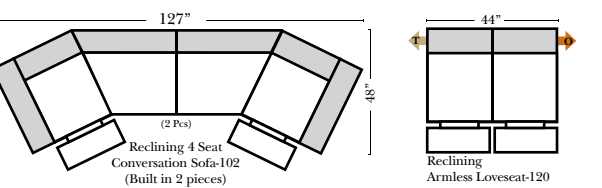

Vermont

European Country

05/02/2010

Chaise, Curves/Wedges & Conversation Sectionals

Sleepers

Suggested Configurations

Put Green Arrows with Red Arrows to Create Sectional Groups
Put Orange Arrows with Tan Arrows to Create Sectional Groups

Put Green Arrows with Red Arrows to Create Sectional Groups
Put Blue Arrows with Yellow Arrows to Create Sectional Groups

(No other configurations can be put between the 4 Seat Conversation Sofa pieces)

Sleepers
for this style not available
at this time

The Suggested Configurations below are only a sample of what the imagination can create, please enjoy creating the configuration that fits your lifestyle, using the ideas below and from the items on the opposite page.