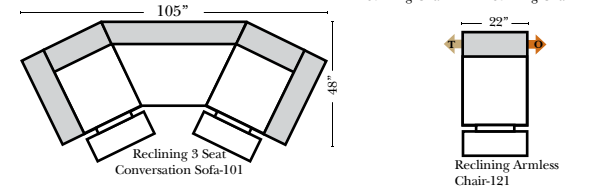

Vermont

European Country

05/02/2010

Chaise, Curves/Wedges & Conversation Sectionals

Sleepers

Suggested Configurations

Put Green Arrows with Red Arrows to Create Sectional Groups
Put Orange Arrows with Tan Arrows to Create Sectional Groups

Put Green Arrows with Red Arrows to Create Sectional Groups
Put Blue Arrows with Yellow Arrows to Create Sectional Groups

(No other configurations can be put between the 4 Seat Conversation Sofa pieces)

Sleepers
for this style not available
at this time

The Suggested Configurations below are only a sample of what the imagination can create, please enjoy creating the configuration that fits your lifestyle, using the ideas below and from the items on the opposite page.