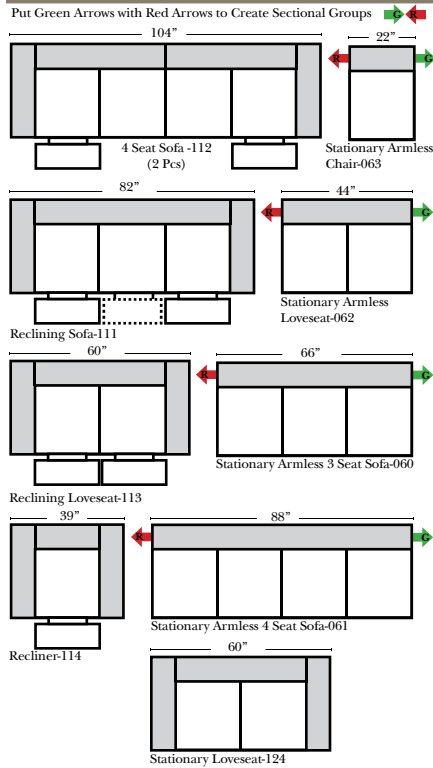

2 Piece Curve Sectional & Ottomans

- ### Features
- Standard:**
- Available in Full & Top Grain Leathers
 - Available in Luxury Fabrics
 - All Hardwood Frames
- Options:**
- No. 33 Firm Foam (N/C Option)
 - Console Table - Standard as Espresso finish (N/C Option is Honey Oak finish)
 - Cup Holders - Standard as Silver finish (N/C Option is Black or Hammered Antique Finish)
 - Sofa Center Recliner (Additional Charge)
 - Motorized Recliner Mechanism (additional Charge)
 - Swivel Recliner Base (additional Charge)
 - Swivel Glider Mechanism (additional Charge)
 - Lift Chair Dual Motor Mechanism (additional Charge)
 - Upholstered Swivel Base - Recliner only (additional Charge)
 - Braided Welt & Saddle Bags (additional Charge)
- Sleeper Options:** (No Sleeper available on this style)

Note:
 All Dimensions are approximate, if accuracy is crucial, please contact us for validation of the dimensions shown. However, a 1" to 2" variance can still apply due to foam and upholstery.

L-Shape / 90 Degree Sectional

Put Green Arrows with Red Arrows to Create Sectional Groups
Put Blue Arrows with Yellow Arrows to Create Sectional Groups

(No other configurations can be put between the 4 Seat Conversation Sofa pieces)