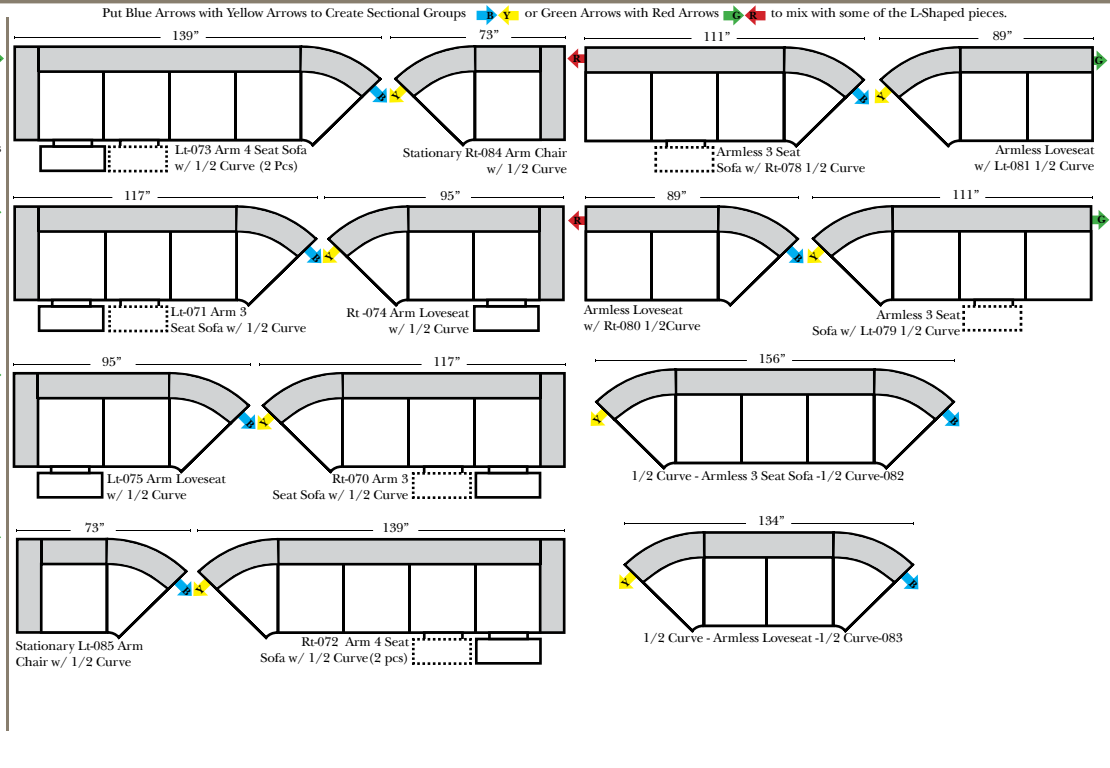

2 Piece Curve Sectional & Ottomans

- ### Features
- Standard:**
- Available in Full & Top Grain Leathers
 - Available in Luxury Fabrics
 - All Hardwood Frames
- Options:**
- No. 33 Firm Foam (N/C Option)
 - Console Table - Standard as Espresso finish (N/C Option is Honey Oak finish)
 - Cup Holders - Standard as Silver finish (N/C Option is Black or Hammered Antique Finish)
 - Sofa Center Recliner (Additional Charge)
 - Motorized Recliner Mechanism (additional Charge)
 - Swivel Recliner Base (additional Charge)
 - Swivel Glider Mechanism (additional Charge)
 - Lift Chair Dual Motor Mechanism (additional Charge)
 - Upholstered Swivel Base - Recliner only (additional Charge)
 - Braided Welt & Saddle Bags (additional Charge)
- Sleeper Options:** (No Sleeper available on this style)

Note:
 All Dimensions are approximate, if accuracy is crucial, please contact us for validation of the dimensions shown. However, a 1" to 2" variance can still apply due to foam and upholstery.

L-Shape / 90 Degree Sectional

(All 4 seat items ship as one piece if stationary, two pieces if motion installed)

Vermont

European Country

05/02/2010

Chaise, Curves/Wedges & Conversation Sectionals

Sleepers

Suggested Configurations

Put Green Arrows with Red Arrows to Create Sectional Groups
Put Orange Arrows with Tan Arrows to Create Sectional Groups

Put Green Arrows with Red Arrows to Create Sectional Groups
Put Blue Arrows with Yellow Arrows to Create Sectional Groups

(No other configurations can be put between the 4 Seat Conversation Sofa pieces)