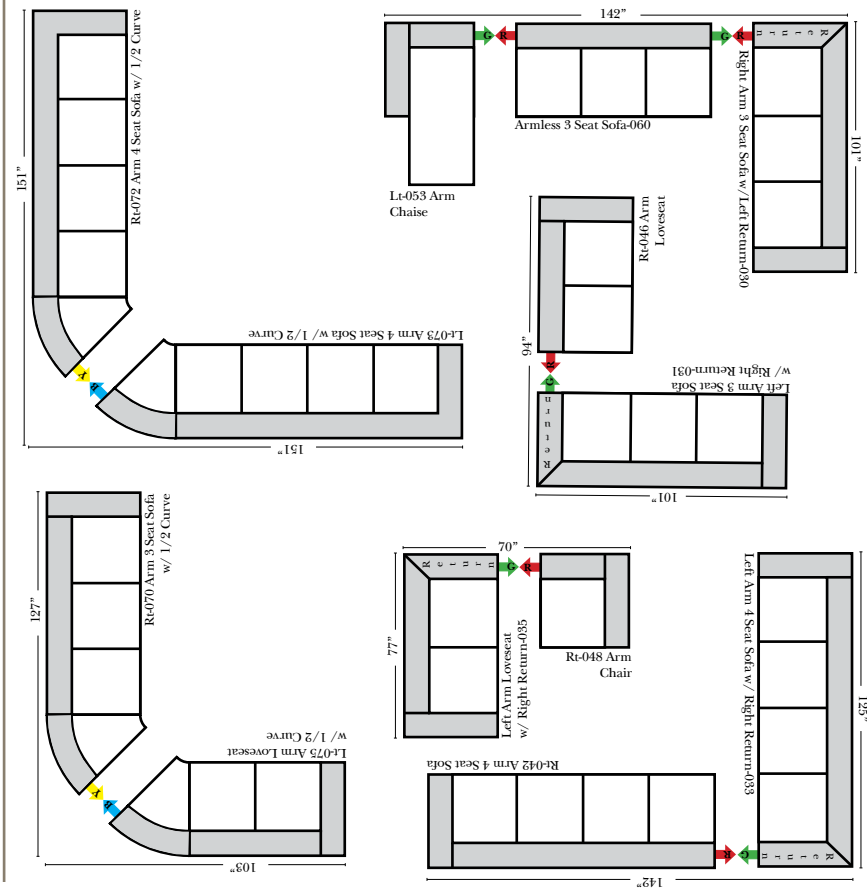

Suggested Configurations

The Suggested Configurations below are only a sample of what the imagination can create, please enjoy creating the configuration that fits your lifestyle, using the ideas below and from the items on the opposite page.