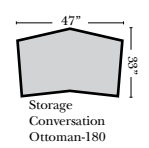

Chaise & Conversation Sectionals

Put Green Arrows with Red Arrows to Create Sectional Groups
Put Orange Arrows with Tan Arrows to Create Sectional Groups