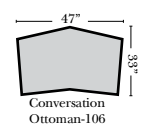

Chaise & Conversation Sectionals

Put Green Arrows with Red Arrows to Create Sectional Groups
Put Orange Arrows with Tan Arrows to Create Sectional Groups