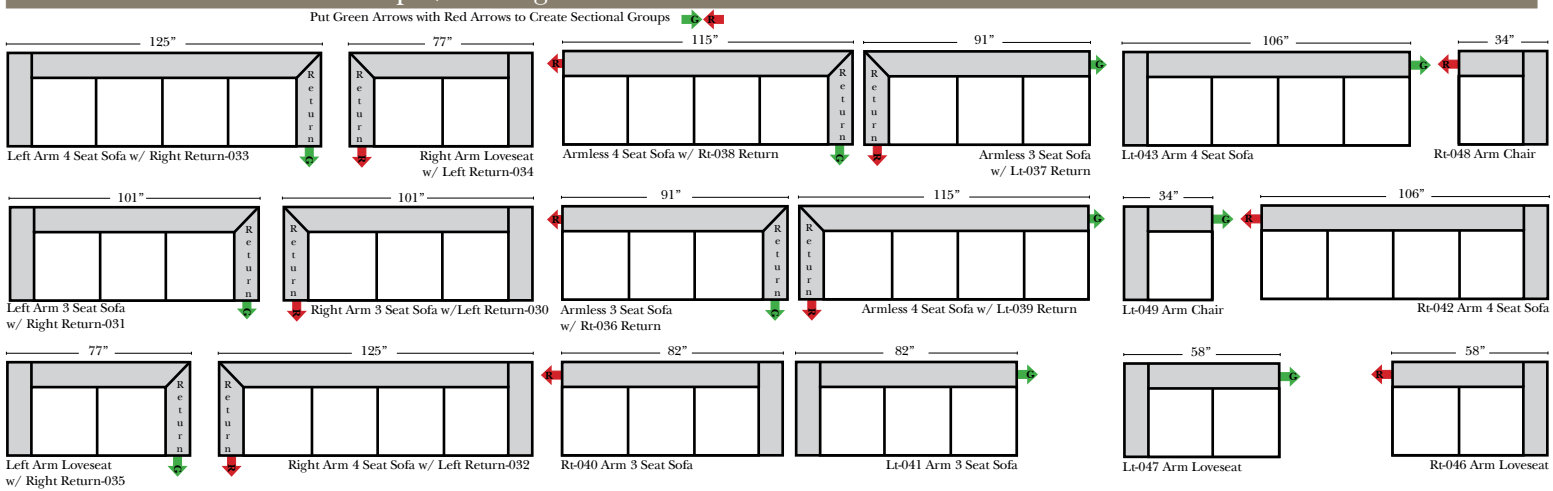

## 2 Piece Curve Sectional & Ottomans

### Features

**Standard:**

- Available in Full & Top Grain Leathers
- All Hardwood Frames

**Options:**

- Down Seats & Down Backs (additional Charge)
- No. 33 Firm Foam

**Sleeper Options:** (Sleepers not available at this time)

**Note:**  
 All Dimensions are approximate, if accuracy is crucial, please contact us for validation of the dimensions shown. However, a 1" to 2" variance can still apply due to foam and upholstery.

## L-Shape / 90 Degree Sectional

(All 4 seat items ship as one piece if stationary, two pieces if motion installed)