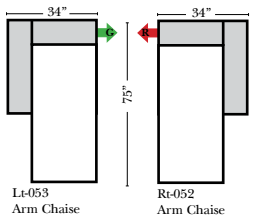

Chaise & Conversation Sectionals

Put Green Arrows with Red Arrows to Create Sectional Groups
Put Orange Arrows with Tan Arrows to Create Sectional Groups