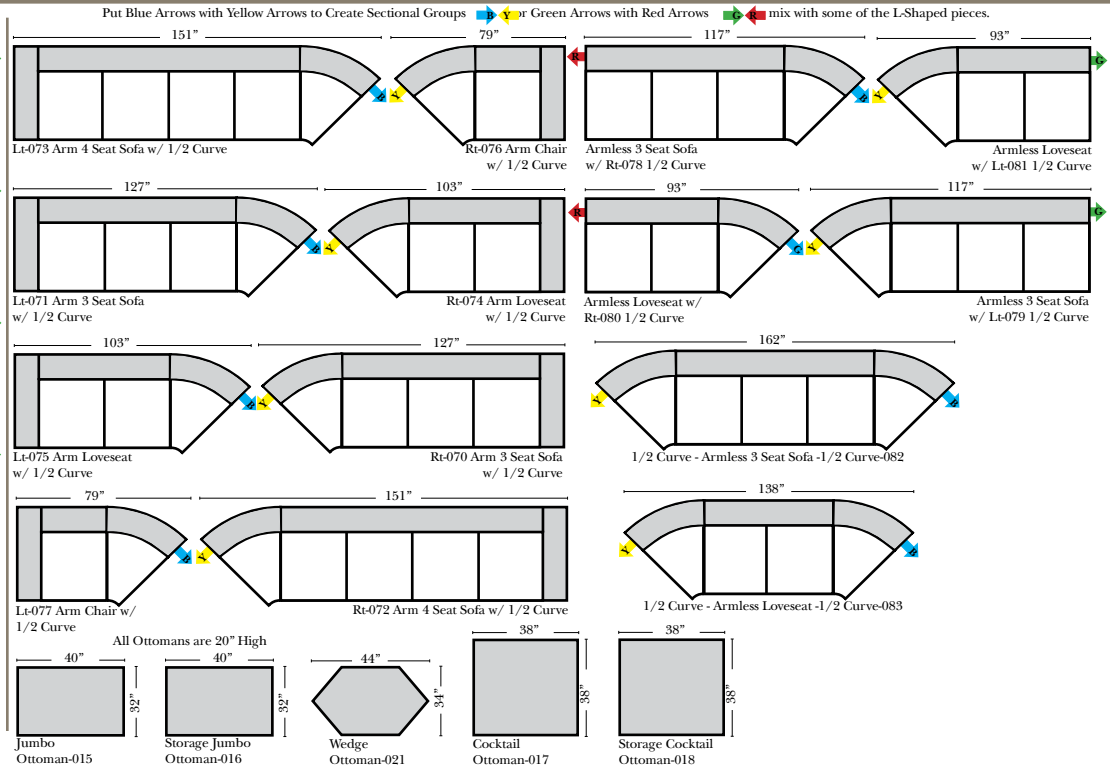

## Standard & Armless

(All 4 seat items ship as one piece if stationary, two pieces if motion installed)

## 2 Piece Curve Sectional & Ottomans

**Note:**  
 All Dimensions are approximate, if accuracy is crucial, please contact us for validation of the dimensions shown. However, a 1" to 2" variance can still apply due to foam and upholstery.

## L-Shape / 90 Degree Sectional

(All 4 seat items ship as one piece if stationary, two pieces if motion installed)