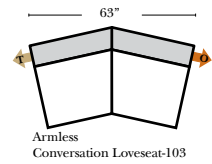

Chaise & Conversation Sectionals

Put Green Arrows with Red Arrows to Create Sectional Groups
Put Orange Arrows with Tan Arrows to Create Sectional Groups