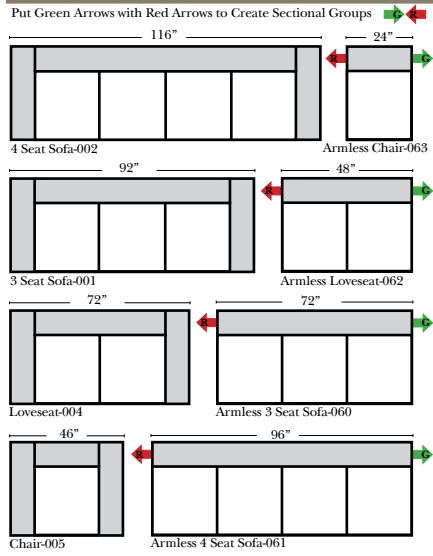

## Standard & Armless

(All 4 seat items ship as one piece if stationary, two pieces if motion installed)

## 2 Piece Curve Sectional & Ottomans

**Note:**  
 All Dimensions are approximate, if accuracy is crucial, please contact us for validation of the dimensions shown. However, a 1" to 2" variance can still apply due to foam and upholstery.

## L-Shape / 90 Degree Sectional

(All 4 seat items ship as one piece if stationary, two pieces if motion installed)