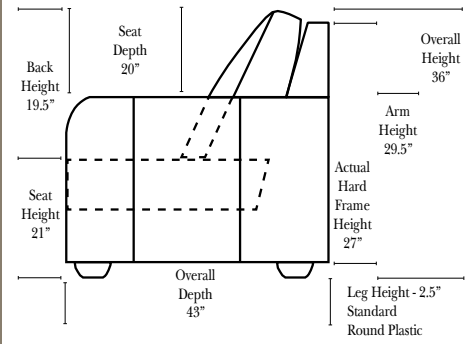

Ventura

European Country

02/25/2010

Standard & Armless

(All 4 seat items ship as one piece if stationary, two pieces if motion installed)

2 Piece Curve Sectional & Ottomans