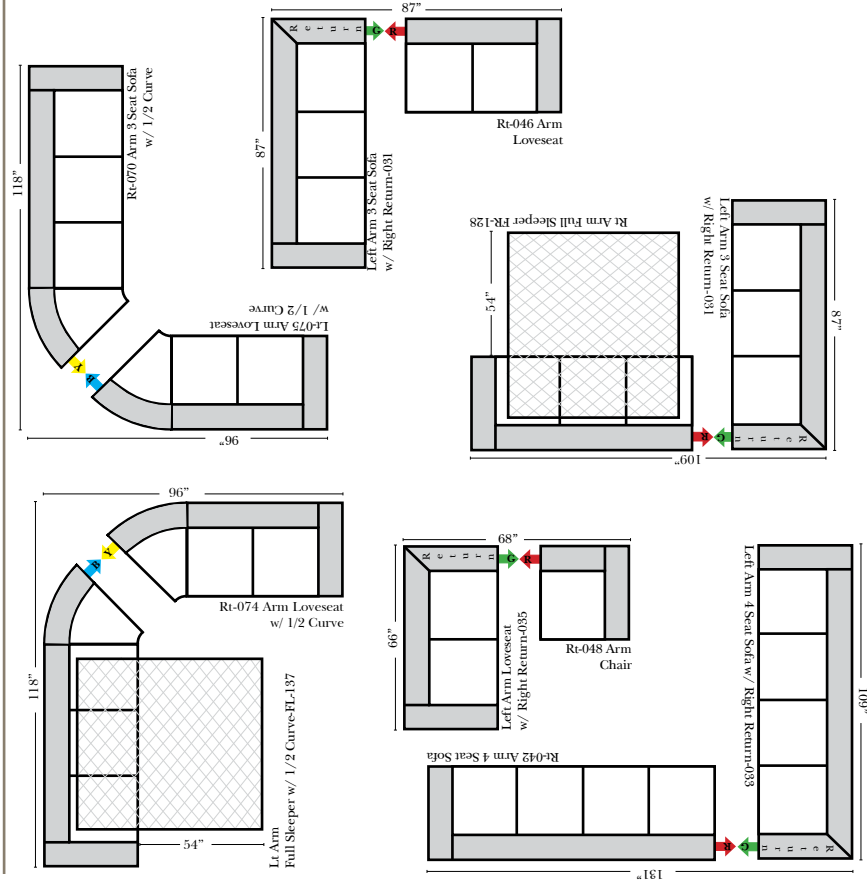

(All 4 seat items ship as one piece if stationary, two pieces if motion installed)

2 Piece Curve Sectional & Ottomans

Features

- Standard:**
- Available in Full & Top Grain Leathers
 - Available in Luxury Fabrics
 - All Hardwood Frames
- Options:**
- Down Seats (additional charge)
 - No. 33 Firm Foam
 - Upholstered Swivel Base (Additional Charge) (Available on 2 arm chair only)
- Sleeper Options: (All the below options are at additional charges)**
- Full Sleeper available w/Standard Mattress
 - Deluxe Innerspring Mattress: Full
 - Air Dream Coil Mattress: Full Only

L-Shape / 90 Degree Sectional

(All 4 seat items ship as one piece if stationary, two pieces if motion installed)

Note:

All Dimensions are approximate, if accuracy is crucial, please contact us for validation of the dimensions shown. However, a 1" to 2" variance can still apply due to foam and upholstery.

Conversation Sectionals
for this style not available
at this time

Sleepers

Put Green Arrows with Red Arrows to Create Sectional Groups
Put Blue Arrows with Yellow Arrows to Create Sectional Groups

Suggested Configurations

The Suggested Configurations below are only a sample of what the imagination can create, please enjoy creating the configuration that fits your lifestyle, using the ideas below and from the items on the opposite page.