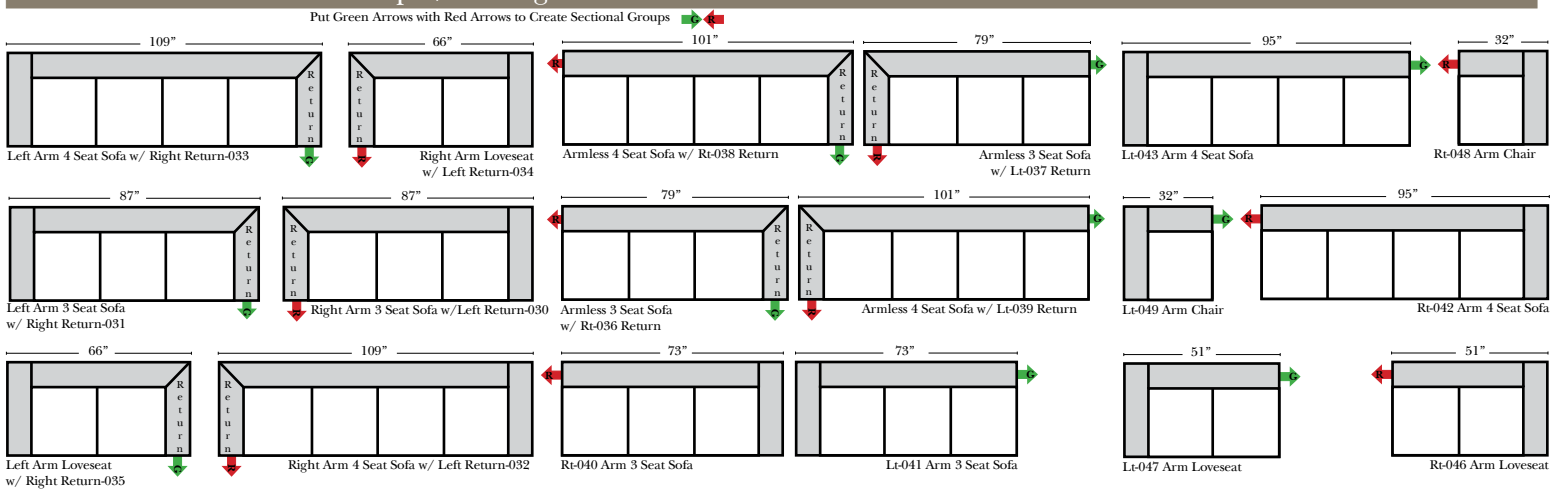

(All 4 seat items ship as one piece if stationary, two pieces if motion installed)

2 Piece Curve Sectional & Ottomans

Features

- Standard:**
- Available in Full & Top Grain Leathers
 - Available in Luxury Fabrics
 - All Hardwood Frames
- Options:**
- Down Seats (additional charge)
 - No. 33 Firm Foam
 - Upholstered Swivel Base (Additional Charge) (Available on 2 arm chair only)
- Sleeper Options: (All the below options are at additional charges)**
- Full Sleeper available w/Standard Mattress
 - Deluxe Innerspring Mattress: Full
 - Air Dream Coil Mattress: Full Only

L-Shape / 90 Degree Sectional

(All 4 seat items ship as one piece if stationary, two pieces if motion installed)

Note:

All Dimensions are approximate, if accuracy is crucial, please contact us for validation of the dimensions shown. However, a 1" to 2" variance can still apply due to foam and upholstery.