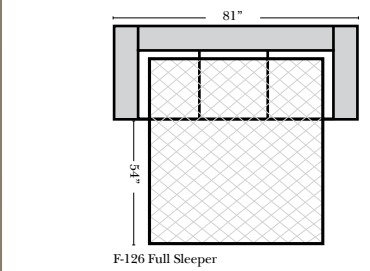

Sleepers

Put Green Arrows with Red Arrows to Create Sectional Groups
Put Blue Arrows with Yellow Arrows to Create Sectional Groups