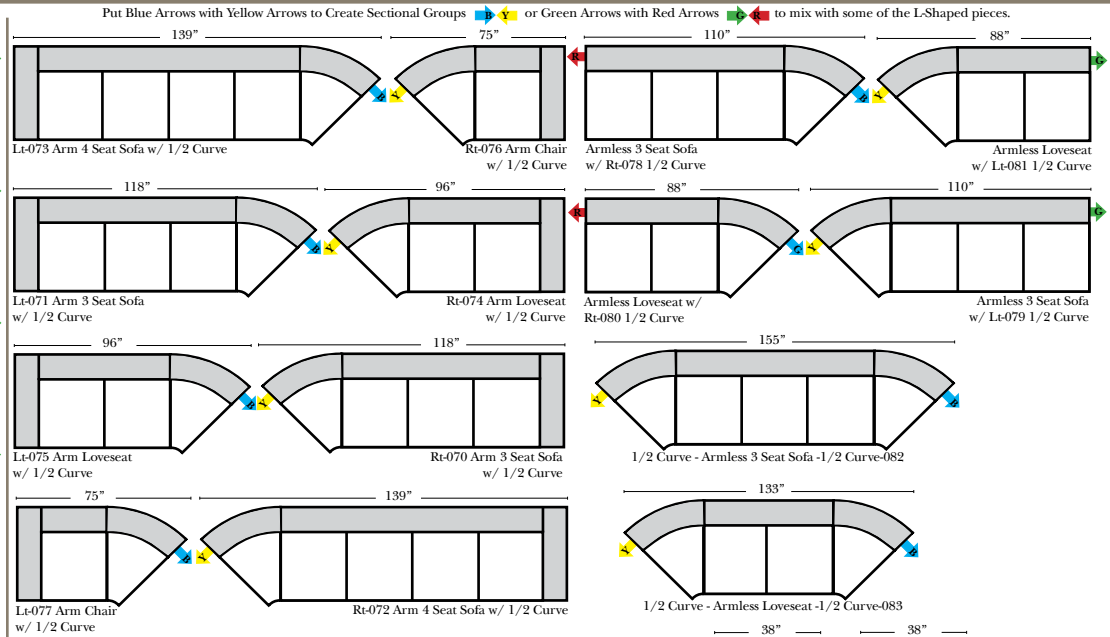

(All 4 seat items ship as one piece if stationary, two pieces if motion installed)

2 Piece Curve Sectional & Ottomans

Features

- Standard:**
- Available in Full & Top Grain Leathers
 - Available in Luxury Fabrics
 - All Hardwood Frames
- Options:**
- Down Seats (additional charge)
 - No. 33 Firm Foam
 - Upholstered Swivel Base (Additional Charge) (Available on 2 arm chair only)
- Sleeper Options: (All the below options are at additional charges)**
- Full Sleeper available w/Standard Mattress
 - Deluxe Innerspring Mattress: Full
 - Air Dream Coil Mattress: Full Only

L-Shape / 90 Degree Sectional

(All 4 seat items ship as one piece if stationary, two pieces if motion installed)

Note:

All Dimensions are approximate, if accuracy is crucial, please contact us for validation of the dimensions shown. However, a 1" to 2" variance can still apply due to foam and upholstery.