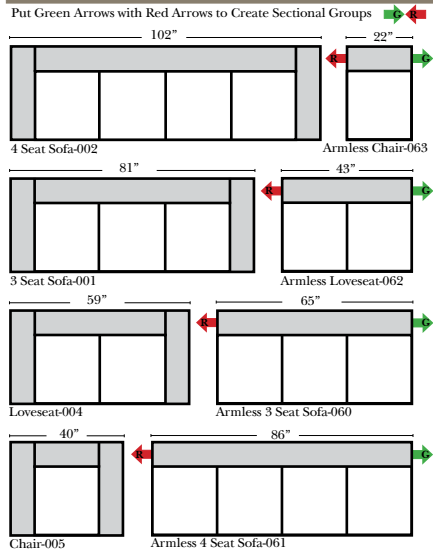

(All 4 seat items ship as one piece if stationary, two pieces if motion installed)

2 Piece Curve Sectional & Ottomans

Features

- Standard:**
- Available in Full & Top Grain Leathers
 - Available in Luxury Fabrics
 - All Hardwood Frames
- Options:**
- Down Seats (additional charge)
 - No. 33 Firm Foam
 - Upholstered Swivel Base (Additional Charge) (Available on 2 arm chair only)
- Sleeper Options: (All the below options are at additional charges)**
- Full Sleeper available w/Standard Mattress
 - Deluxe Innerspring Mattress: Full
 - Air Dream Coil Mattress: Full Only

L-Shape / 90 Degree Sectional

(All 4 seat items ship as one piece if stationary, two pieces if motion installed)

Note:

All Dimensions are approximate, if accuracy is crucial, please contact us for validation of the dimensions shown. However, a 1" to 2" variance can still apply due to foam and upholstery.