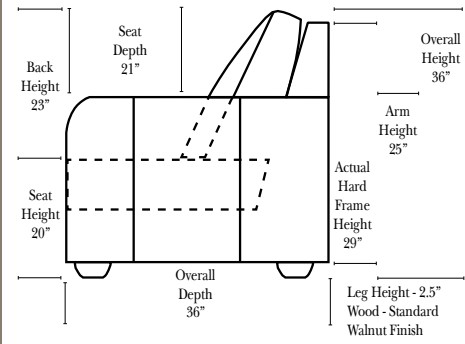

Fashion...Quality...Value...and Safety™

“...finding solutions for families, especially busy moms.”™

by OMNIA FURNITURE

www.omnialeather.com www.kathyireland.com

Vegas

Americana

04/26/2010

Standard & Armless

(All 4 seat items ship as one piece if stationary, two pieces if motion installed)

2 Piece Curve Sectional & Ottomans