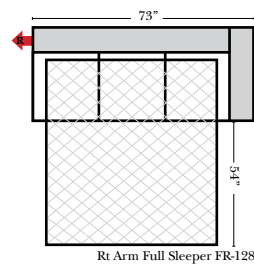

Sleepers

Put Green Arrows with Red Arrows to Create Sectional Groups
Put Blue Arrows with Yellow Arrows to Create Sectional Groups