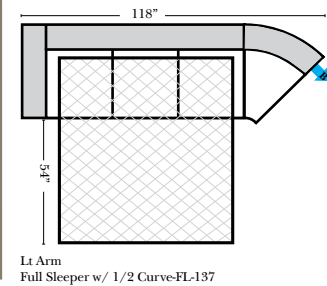

Sleepers

Put Green Arrows with Red Arrows to Create Sectional Groups
Put Blue Arrows with Yellow Arrows to Create Sectional Groups