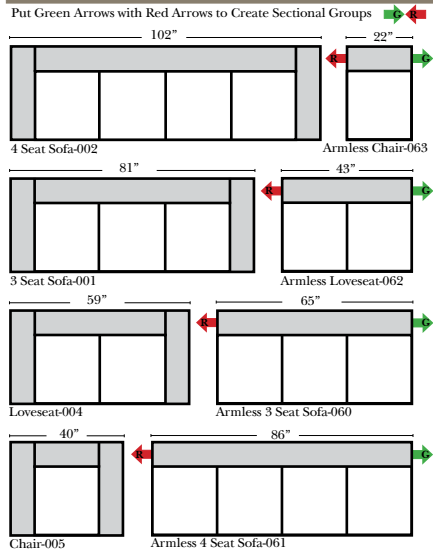

Fashion...Quality...Value...and Safety™

“...finding solutions for families, especially busy moms.”™

by OMNIA FURNITURE

www.omnialeather.com www.kathyireland.com

Vegas

Americana

04/26/2010

Standard & Armless

(All 4 seat items ship as one piece if stationary, two pieces if motion installed)

2 Piece Curve Sectional & Ottomans