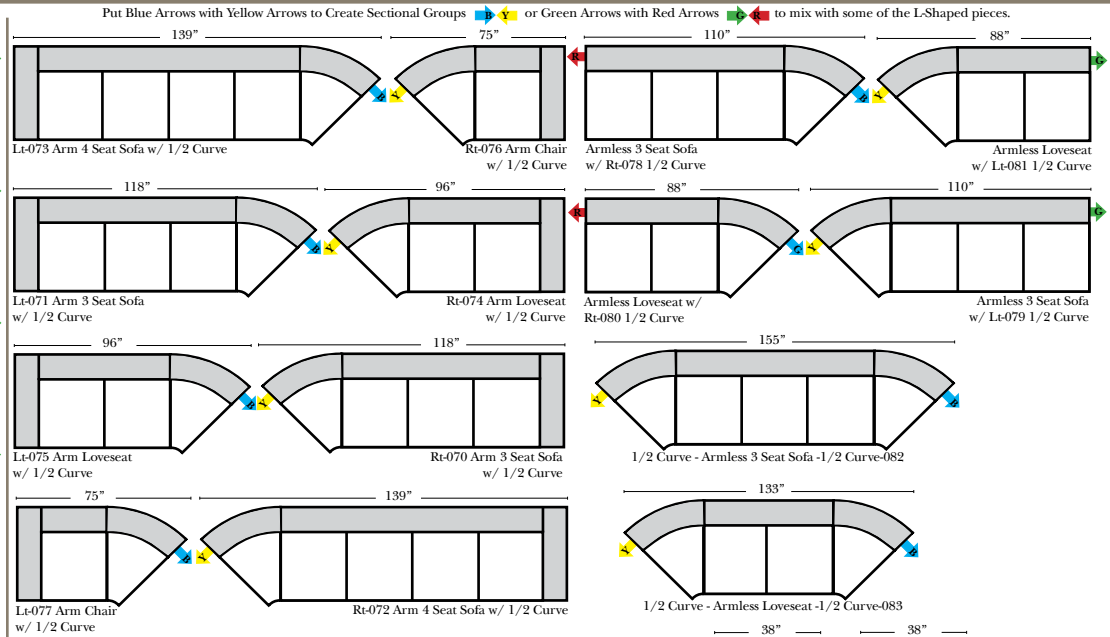

Fashion...Quality...Value...and Safety™

“...finding solutions for families, especially busy moms.”™

by OMNIA FURNITURE

www.omnialeather.com www.kathyireland.com

Vegas

Americana

04/26/2010

Standard & Armless

(All 4 seat items ship as one piece if stationary, two pieces if motion installed)

2 Piece Curve Sectional & Ottomans