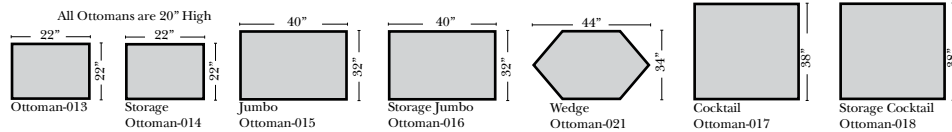

(All 4 seat items ship as one piece if stationary, two pieces if motion installed)

2 Piece Curve Sectional & Ottomans

Features

- Standard:**
- Available in Full & Top Grain Leathers
 - Available in Luxury Fabrics
 - All Hardwood Frames
- Options:**
- Down Seats (additional charge)
 - No. 33 Firm Foam
 - Upholstered Swivel Base (Additional Charge) (Available on 2 arm chair only)
- Sleeper Options: (All the below options are at additional charges)**
- Full Sleeper available w/Standard Mattress
 - Deluxe Innerspring Mattress: Full
 - Air Dream Coil Mattress: Full Only

L-Shape / 90 Degree Sectional

(All 4 seat items ship as one piece if stationary, two pieces if motion installed)

Note:

All Dimensions are approximate, if accuracy is crucial, please contact us for validation of the dimensions shown. However, a 1" to 2" variance can still apply due to foam and upholstery.