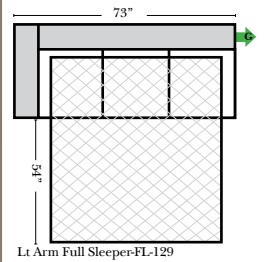

Sleepers

Put Green Arrows with Red Arrows to Create Sectional Groups
Put Blue Arrows with Yellow Arrows to Create Sectional Groups