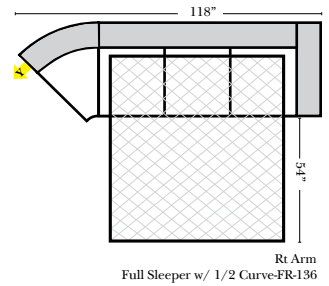

Sleepers

Put Green Arrows with Red Arrows to Create Sectional Groups
Put Blue Arrows with Yellow Arrows to Create Sectional Groups