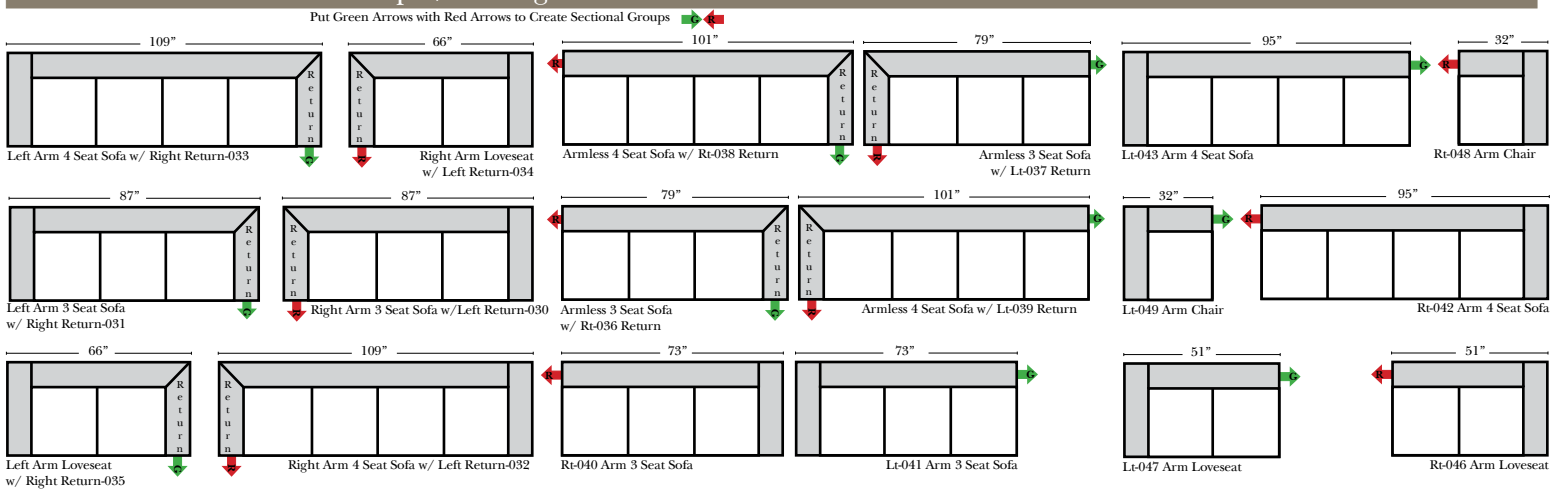

L-Shape / 90 Degree Sectional

(All 4 seat items ship as one piece if stationary, two pieces if motion installed)