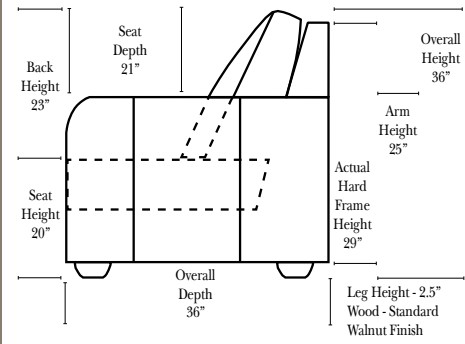

(All 4 seat items ship as one piece if stationary, two pieces if motion installed)

2 Piece Curve Sectional & Ottomans

Features

- Standard:**
- Available in Full & Top Grain Leathers
 - Available in Luxury Fabrics
 - All Hardwood Frames
- Options:**
- Down Seats (additional charge)
 - No. 33 Firm Foam
 - Upholstered Swivel Base (Additional Charge) (Available on 2 arm chair only)
- Sleeper Options: (All the below options are at additional charges)**
- Full Sleeper available w/Standard Mattress
 - Deluxe Innerspring Mattress: Full
 - Air Dream Coil Mattress: Full Only

L-Shape / 90 Degree Sectional

(All 4 seat items ship as one piece if stationary, two pieces if motion installed)

Note:

All Dimensions are approximate, if accuracy is crucial, please contact us for validation of the dimensions shown. However, a 1" to 2" variance can still apply due to foam and upholstery.