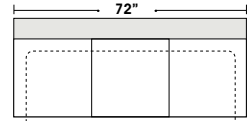

Sleeper Options:

- Deluxe Queen Mattress (Additional Charges Apply)
- Air Dream Mattress (Additional Charges Apply)

Special orders shipped within 4-6 weeks

Actual Hard Frame Height - 32"

Note: All sizes are approximate.

3 Seat Queen Sleeper

Armless 3 Seat Queen Sleeper

Right Arm 3 Seat Queen Sleeper

Left Arm 3 Seat Queen Sleeper

Suggested Configurations