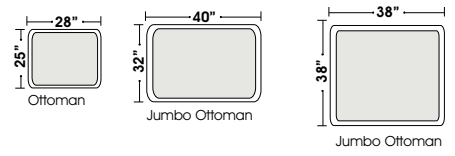

Vallarta Dreams

"...finding solutions for families,
especially busy moms."™

www.omnialeather.com www.kathyireland.com

kathy ireland
HOME®

by
OMNIA
FURNITURE

La Vida Buena

10.03.07

STANDARD

RETURN

ONE ARM

OTTOMANS

Features

Standard:

- All Full or Top-Grain Leather
- All hardwood frames

Options:

- Down Seats (Additional Charges Apply)
- Down Backs (Additional Charges Apply)
- No. 33 Firm Seating

Sleeper Options:

- Deluxe Queen Mattress (Additional Charges Apply)
- Air Dream Mattress (Additional Charges Apply)

Special orders shipped within 4-6 weeks

Actual Hard Frame Height - 32"

Note: All sizes are approximate.