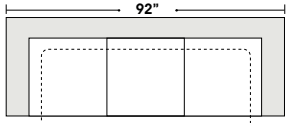

Sleeper Options:

- Deluxe Queen Mattress (Additional Charges Apply)
- Air Dream Mattress (Additional Charges Apply)

Special orders shipped within 4-6 weeks

Actual Hard Frame Height - 32"

Note: All sizes are approximate.

3 Seat Queen Sleeper

Armless 3 Seat Queen Sleeper

Right Arm 3 Seat Queen Sleeper

Left Arm 3 Seat Queen Sleeper

Suggested Configurations