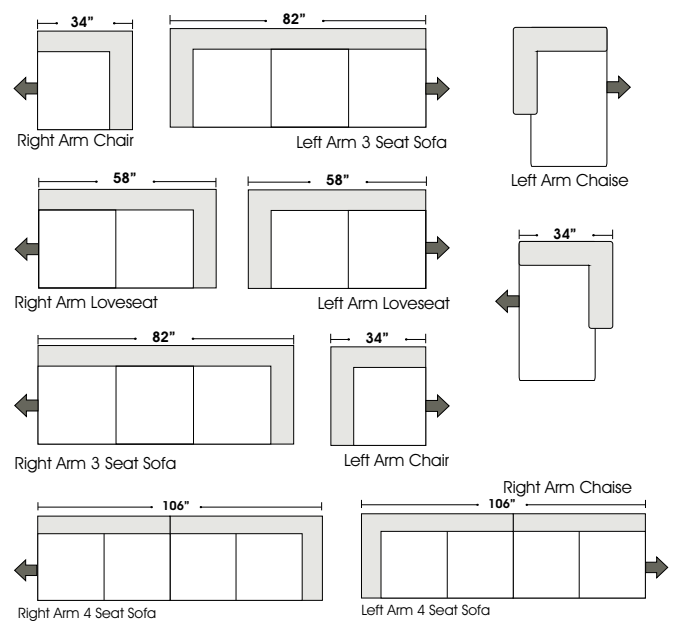

RETURN

ONE ARM

OTTOMANS

Features

Standard:

- All Full or Top-Grain Leather
- All hardwood frames

Options:

- Down Seats (Additional Charges Apply)
- Down Backs (Additional Charges Apply)
- No. 33 Firm Seating

Sleeper Options:

- Deluxe Queen Mattress (Additional Charges Apply)
- Air Dream Mattress (Additional Charges Apply)

Special orders shipped within 4-6 weeks

Actual Hard Frame Height - 32"

Note: All sizes are approximate.

3 Seat Queen Sleeper

Armless 3 Seat Queen Sleeper

Right Arm 3 Seat Queen Sleeper

Left Arm 3 Seat Queen Sleeper

Suggested Configurations