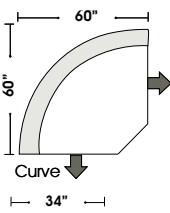

Vallarta Dreams

"...finding solutions for families,
especially busy moms."™

www.omnialeather.com www.kathyireland.com

kathy ireland
HOME®

by
OMNIA
FURNITURE

La Vida Buena

10.03.07

STANDARD

RETURN

ONE ARM

OTTOMANS

Features

Standard:

- All Full or Top-Grain Leather
- All hardwood frames

Options:

- Down Seats (Additional Charges Apply)
- Down Backs (Additional Charges Apply)
- No. 33 Firm Seating

Sleeper Options:

- Deluxe Queen Mattress (Additional Charges Apply)
- Air Dream Mattress (Additional Charges Apply)

Special orders shipped within 4-6 weeks

Actual Hard Frame Height - 32"

Note: All sizes are approximate.