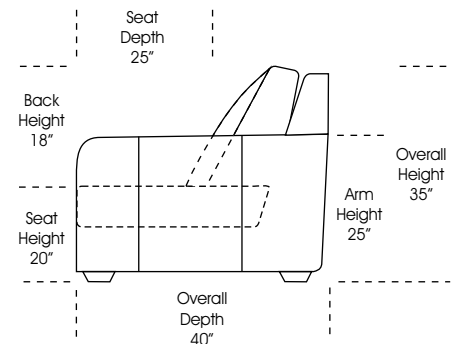

Sleeper Options:

- Deluxe Queen Mattress (Additional Charges Apply)
- Air Dream Mattress (Additional Charges Apply)

Special orders shipped within 4-6 weeks

Actual Hard Frame Height - 32"

Note: All sizes are approximate.