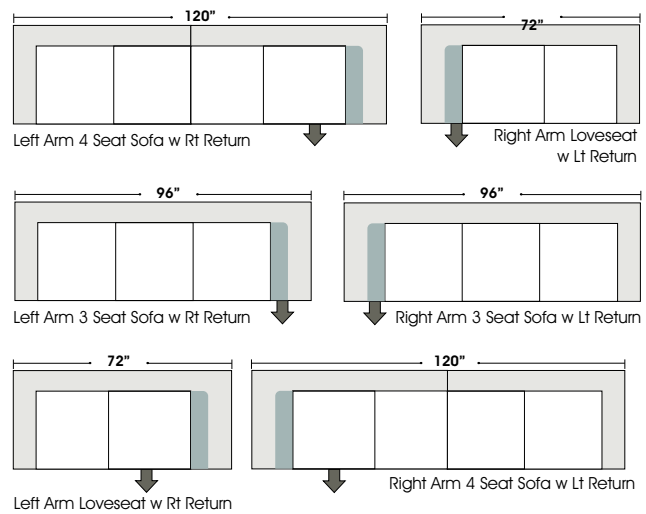

RETURN

ONE ARM

OTTOMANS

Features

Standard:

- All Full or Top-Grain Leather
- All hardwood frames

Options:

- Down Seats (Additional Charges Apply)
- Down Backs (Additional Charges Apply)
- No. 33 Firm Seating

Sleeper Options:

- Deluxe Queen Mattress (Additional Charges Apply)
- Air Dream Mattress (Additional Charges Apply)

Special orders shipped within 4-6 weeks

Actual Hard Frame Height - 32"

Note: All sizes are approximate.

3 Seat Queen Sleeper

Armless 3 Seat Queen Sleeper

Right Arm 3 Seat Queen Sleeper

Left Arm 3 Seat Queen Sleeper

Suggested Configurations