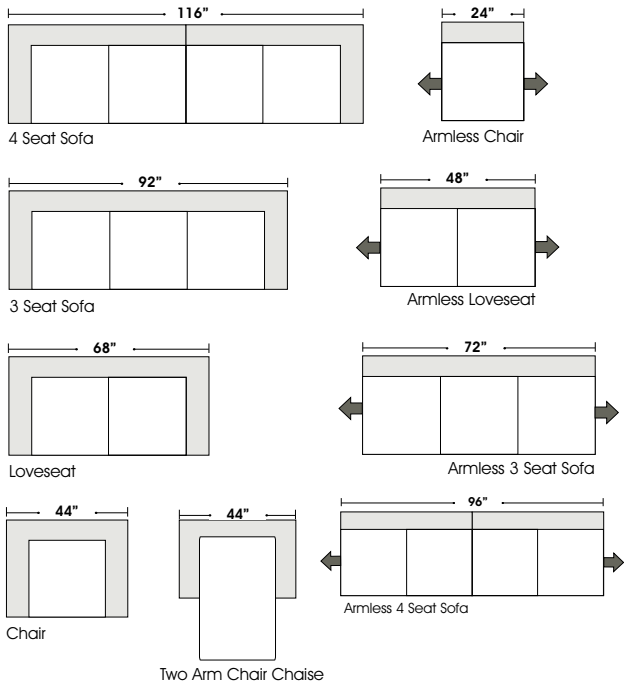

RETURN

ONE ARM

OTTOMANS

Features

Standard:

- All Full or Top-Grain Leather
- All hardwood frames

Options:

- Down Seats (Additional Charges Apply)
- Down Backs (Additional Charges Apply)
- No. 33 Firm Seating

Sleeper Options:

- Deluxe Queen Mattress (Additional Charges Apply)
- Air Dream Mattress (Additional Charges Apply)

Special orders shipped within 4-6 weeks

Actual Hard Frame Height - 32"

Note: All sizes are approximate.

3 Seat Queen Sleeper

Armless 3 Seat Queen Sleeper

Right Arm 3 Seat Queen Sleeper

Left Arm 3 Seat Queen Sleeper

Suggested Configurations