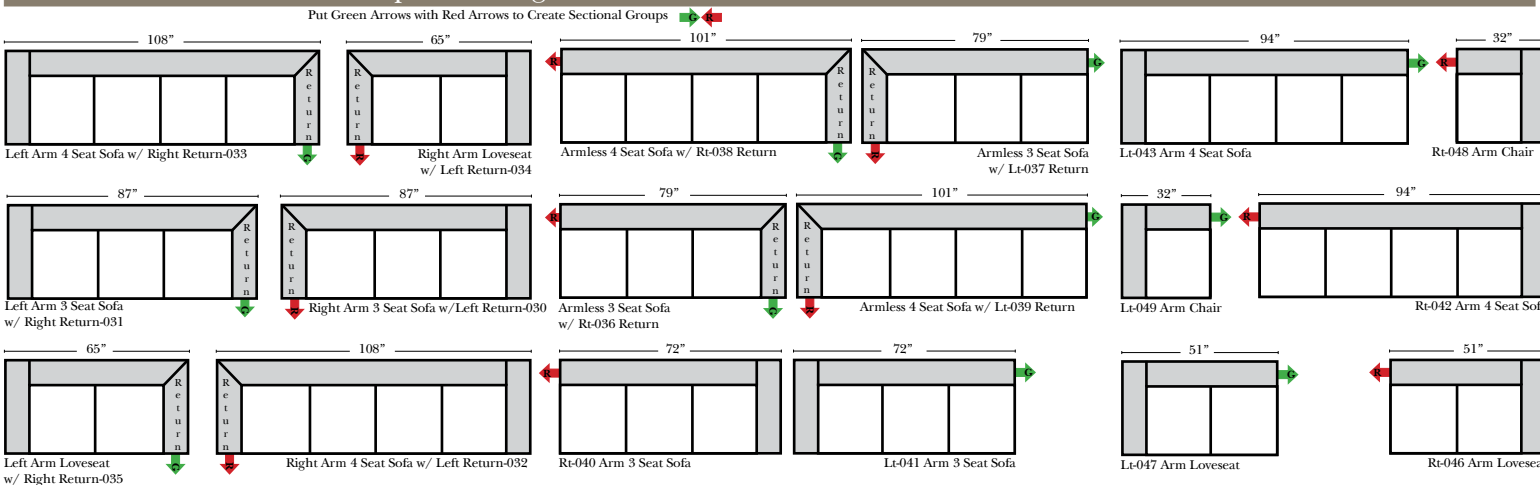

Options:

- No. 33 Firm Foam
 - Upholstered Swivel Base (Additional Charge)
- (Available on 2 arm chair only)

Sleeper Options: (All the below options are at additional charges)

- Full Sleeper available w/ Standard Mattress
- Deluxe Innerspring Mattress: Full
- Air Dream Coil Mattress: Full Only

L-Shape / 90 Degree Sectional

(All 4 seat items ship as one piece if stationary, two pieces if motion installed)

Note:

All Dimensions are approximate, if accuracy is crucial, please contact us for validation of the dimensions shown. However, a 1" to 2" variance can still apply due to foam and upholstery.