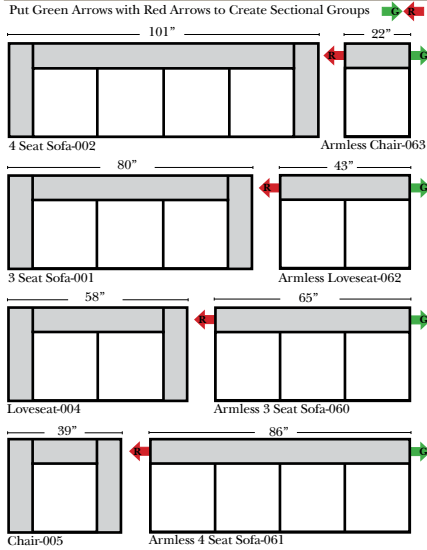

Uptown

Standard & Armless (All 4 seat items ship as one piece if stationary, two pieces if motion installed)

2 Piece Curve Sectional & Ottomans

04/26/2010

Features

Standard:

- Available in Full & Top Grain Leathers
- Available in Luxury Fabrics
- All Hardwood Frames

Options:

- No. 33 Firm Foam
 - Upholstered Swivel Base (Additional Charge)
- (Available on 2 arm chair only)

Sleeper Options: (All the below options are at additional charges)

- Full Sleeper available w/ Standard Mattress
- Deluxe Innerspring Mattress: Full
- Air Dream Coil Mattress: Full Only

L-Shape / 90 Degree Sectional

(All 4 seat items ship as one piece if stationary, two pieces if motion installed)

Note:

All Dimensions are approximate, if accuracy is crucial, please contact us for validation of the dimensions shown. However, a 1" to 2" variance can still apply due to foam and upholstery.