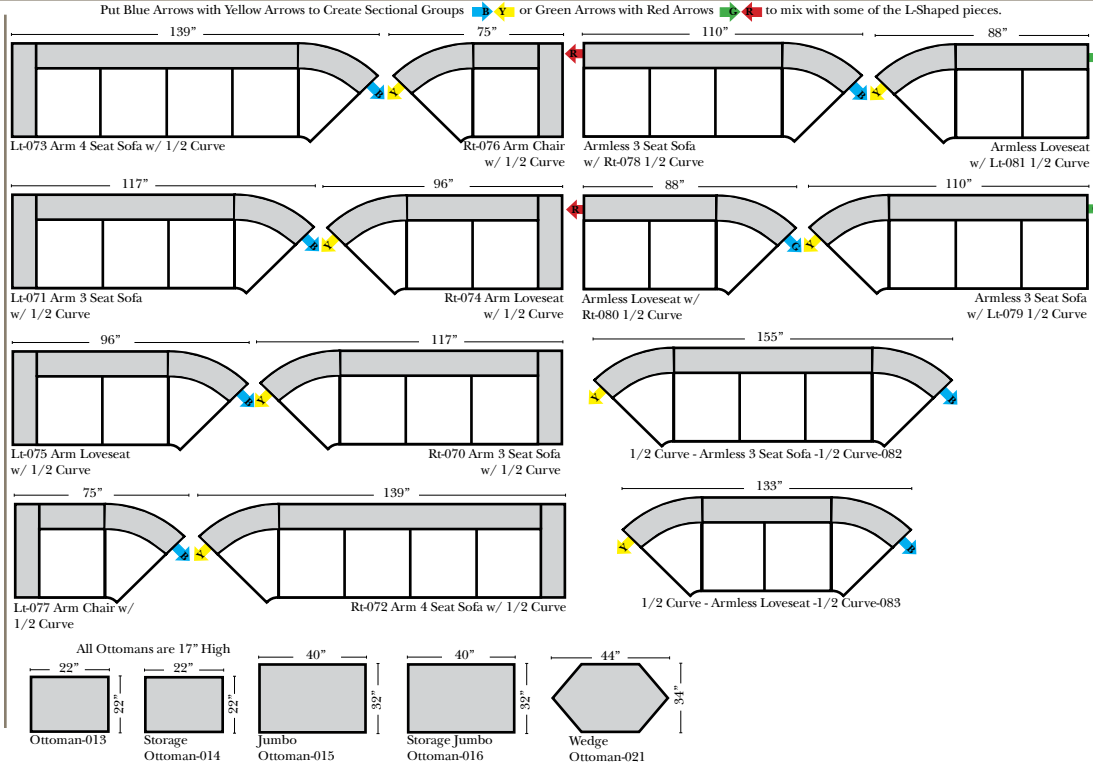

Uptown

Standard & Armless (All 4 seat items ship as one piece if stationary, two pieces if motion installed)

2 Piece Curve Sectional & Ottomans

04/26/2010

Features

Standard:

- Available in Full & Top Grain Leathers
- Available in Luxury Fabrics
- All Hardwood Frames

Options:

- No. 33 Firm Foam
 - Upholstered Swivel Base (Additional Charge)
- (Available on 2 arm chair only)

Sleeper Options: (All the below options are at additional charges)

- Full Sleeper available w/ Standard Mattress
- Deluxe Innerspring Mattress: Full
- Air Dream Coil Mattress: Full Only

L-Shape / 90 Degree Sectional

(All 4 seat items ship as one piece if stationary, two pieces if motion installed)

Note:

All Dimensions are approximate, if accuracy is crucial, please contact us for validation of the dimensions shown. However, a 1" to 2" variance can still apply due to foam and upholstery.