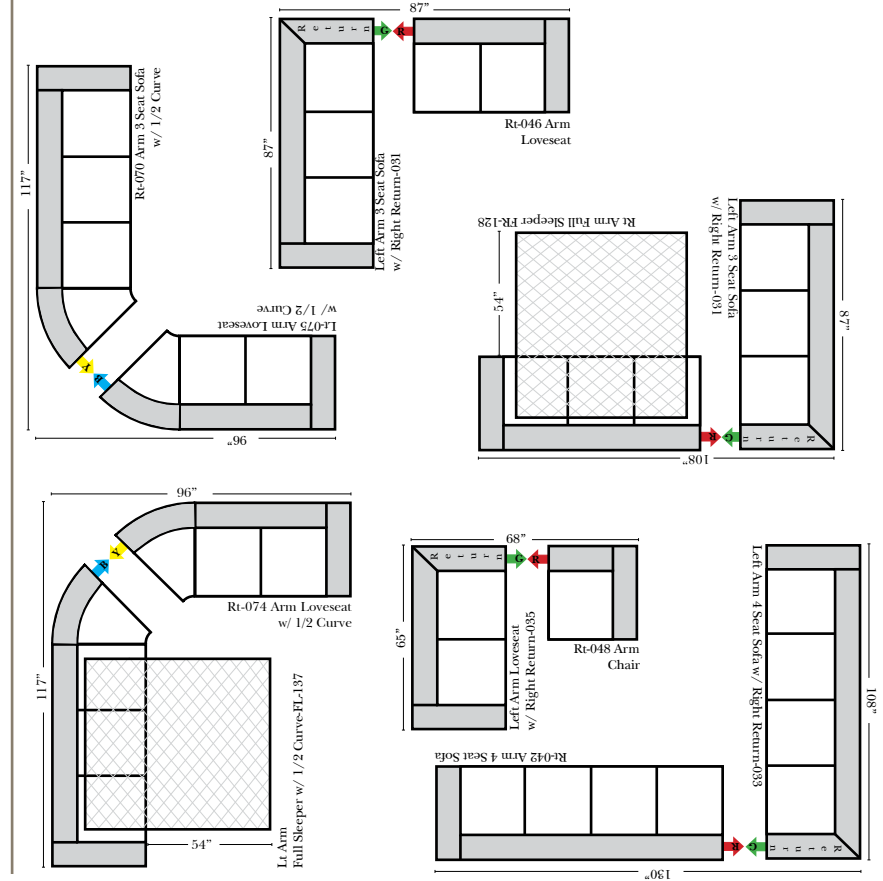

L-Shape / 90 Degree Sectional

(All 4 seat items ship as one piece if stationary, two pieces if motion installed)

Note:

All Dimensions are approximate, if accuracy is crucial, please contact us for validation of the dimensions shown. However, a 1" to 2" variance can still apply due to foam and upholstery.

Conversation Sectionals
 for this style not available
 at this time

Sleepers

Put Green Arrows with Red Arrows to Create Sectional Groups 
 Put Blue Arrows with Yellow Arrows to Create Sectional Groups 

Suggested Configurations

04/26/2010

The Suggested Configurations below are only a sample of what the imagination can create, please enjoy creating the configuration that fits your lifestyle, using the ideas below and from the items on the opposite page.