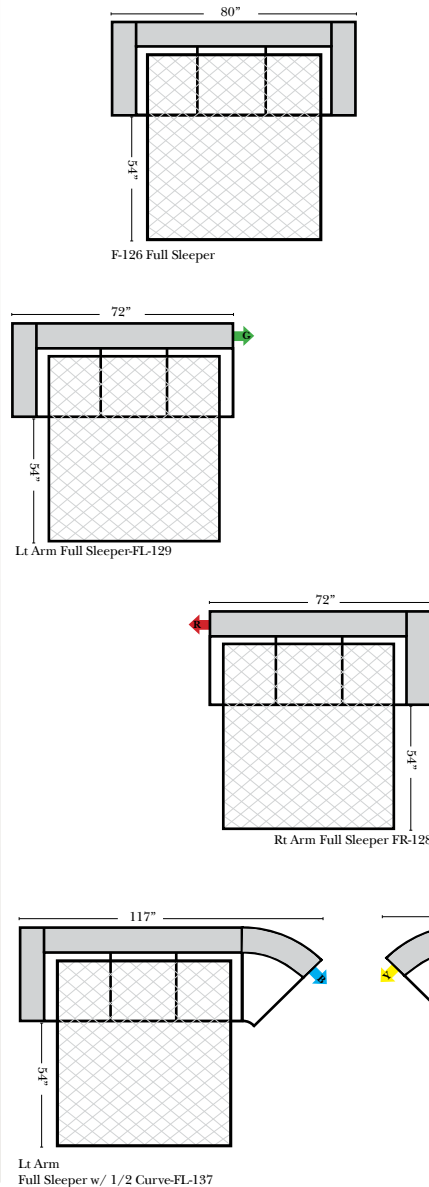

Uptown

Chaise & Conversation Sectionals

Put Green Arrows with Red Arrows to Create Sectional Groups
Put Orange Arrows with Tan Arrows to Create Sectional Groups

Chaises
for this style not available
at this time

Conversation Sectionals
for this style not available
at this time

Sleepers

Put Green Arrows with Red Arrows to Create Sectional Groups
Put Blue Arrows with Yellow Arrows to Create Sectional Groups