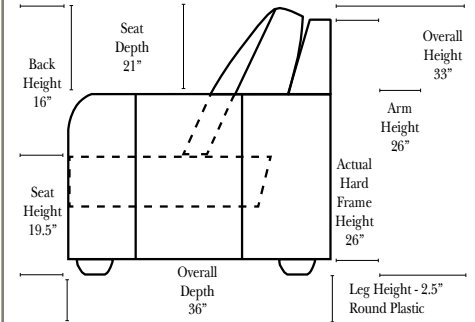

Uptown

Standard & Armless (All 4 seat items ship as one piece if stationary, two pieces if motion installed)

2 Piece Curve Sectional & Ottomans

04/26/2010

Features

Standard:

- Available in Full & Top Grain Leathers
- Available in Luxury Fabrics
- All Hardwood Frames

Options:

- No. 33 Firm Foam
 - Upholstered Swivel Base (Additional Charge)
- (Available on 2 arm chair only)

Sleeper Options: (All the below options are at additional charges)

- Full Sleeper available w/ Standard Mattress
- Deluxe Innerspring Mattress: Full
- Air Dream Coil Mattress: Full Only

L-Shape / 90 Degree Sectional

(All 4 seat items ship as one piece if stationary, two pieces if motion installed)

Note:

All Dimensions are approximate, if accuracy is crucial, please contact us for validation of the dimensions shown. However, a 1" to 2" variance can still apply due to foam and upholstery.