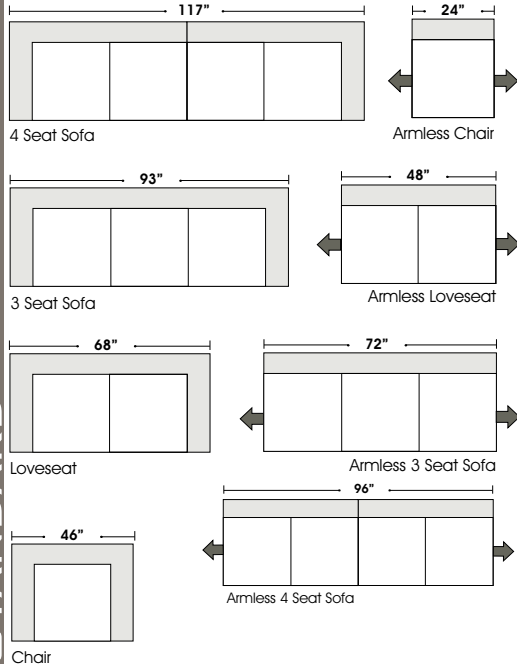

Tempe

"...finding solutions for families,
especially busy moms."™

www.omnialeather.com www.kathyireland.com

by
OMNIA
FURNITURE

Americana

02.10.08

STANDARD

RETURN

ONE ARM

OTTOMANS

Features

Standard:

- All Full or Top-Grain Leather
- Available in Luxury Fabrics
- Nailheads
- Welt
- All hardwood frames

Options:

- Down Backs (Additional Charges Apply)
- Down Seats (Additional Charges Apply)
- No. 33 Firm Seating

Sleeper Options:

- Deluxe Queen Mattress (Additional Charges Apply)
- Air Dream Queen Mattress (Additional Charges Apply)
- Hideaway Air Mattress - Queen Size Only (Additional Charges Apply)

Special orders shipped within 4-6 weeks

Actual Hard Frame Height - 29

Note: All sizes are approximate.