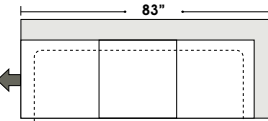

Actual Hard Frame Height - 29

Note: All sizes are approximate.

3 Seat Queen Sleeper

Twin Sleeper

Left Arm 3 Seat Queen Sleeper

Left Arm Twin Sleeper

Right Arm 3 Seat Queen Sleeper

Right Arm Twin Sleeper