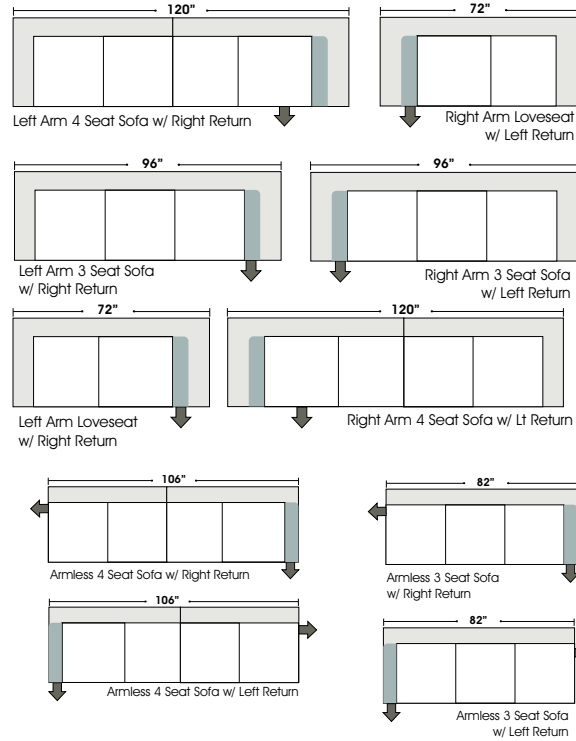

ONE ARM

OTTOMANS

Features

Standard:

- All Full or Top-Grain Leather
- Available in Luxury Fabrics
- Nailheads
- Welt
- All hardwood frames

Options:

- Down Backs (Additional Charges Apply)
- Down Seats (Additional Charges Apply)
- No. 33 Firm Seating

Actual Hard Frame Height - 29

Note: All sizes are approximate.

3 Seat Queen Sleeper

Twin Sleeper

Left Arm 3 Seat Queen Sleeper

Left Arm Twin Sleeper

Right Arm 3 Seat Queen Sleeper

Right Arm Twin Sleeper