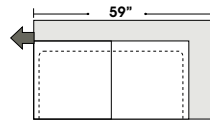

Actual Hard Frame Height - 29

Note: All sizes are approximate.

3 Seat Queen Sleeper

Twin Sleeper

Left Arm 3 Seat Queen Sleeper

Left Arm Twin Sleeper

Right Arm 3 Seat Queen Sleeper

Right Arm Twin Sleeper