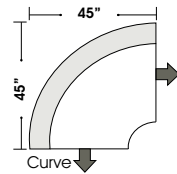

Tempe

"...finding solutions for families,
especially busy moms."™

www.omnialeather.com www.kathyireland.com

by
OMNIA
FURNITURE

Americana

02.10.08

STANDARD

RETURN

ONE ARM

OTTOMANS

Features

Standard:

- All Full or Top-Grain Leather
- Available in Luxury Fabrics
- Nailheads
- Welt
- All hardwood frames

Options:

- Down Backs (Additional Charges Apply)
- Down Seats (Additional Charges Apply)
- No. 33 Firm Seating

Sleeper Options:

- Deluxe Queen Mattress (Additional Charges Apply)
- Air Dream Queen Mattress (Additional Charges Apply)
- Hideaway Air Mattress - Queen Size Only (Additional Charges Apply)

Special orders shipped within 4-6 weeks

Actual Hard Frame Height - 29

Note: All sizes are approximate.