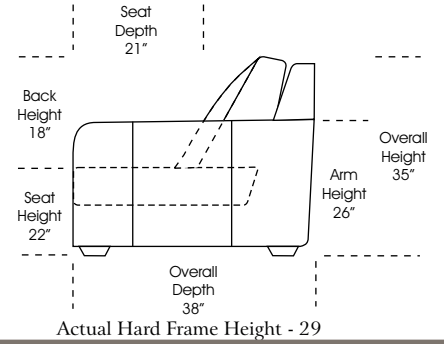

Actual Hard Frame Height - 29

Note: All sizes are approximate.

3 Seat Queen Sleeper

Twin Sleeper

Left Arm 3 Seat Queen Sleeper

Left Arm Twin Sleeper

Right Arm 3 Seat Queen Sleeper

Right Arm Twin Sleeper