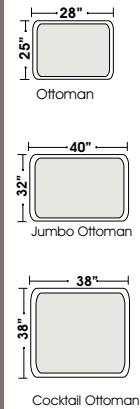

Tempe

"...finding solutions for families,
especially busy moms."™

www.omnialeather.com www.kathyireland.com

by
OMNIA
FURNITURE

Americana

02.10.08

STANDARD

RETURN

ONE ARM

OTTOMANS

Features

Standard:

- All Full or Top-Grain Leather
- Available in Luxury Fabrics
- Nailheads
- Welt
- All hardwood frames

Options:

- Down Backs (Additional Charges Apply)
- Down Seats (Additional Charges Apply)
- No. 33 Firm Seating

Sleeper Options:

- Deluxe Queen Mattress (Additional Charges Apply)
- Air Dream Queen Mattress (Additional Charges Apply)
- Hideaway Air Mattress - Queen Size Only (Additional Charges Apply)

Special orders shipped within 4-6 weeks

Actual Hard Frame Height - 29

Note: All sizes are approximate.