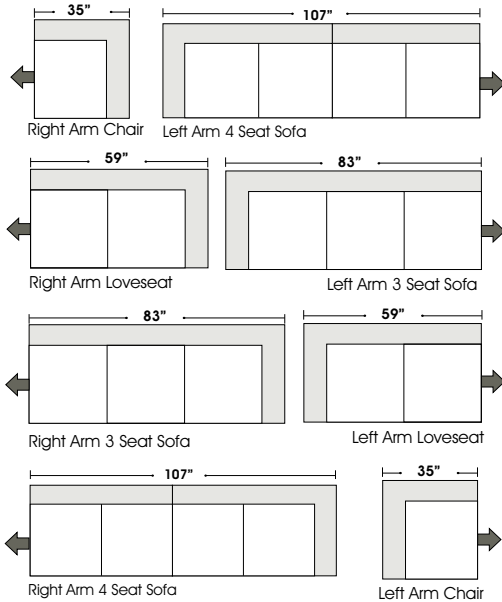

ONE ARM

OTTOMANS

Features

Standard:

- All Full or Top-Grain Leather
- Available in Luxury Fabrics
- Nailheads
- Welt
- All hardwood frames

Options:

- Down Backs (Additional Charges Apply)
- Down Seats (Additional Charges Apply)
- No. 33 Firm Seating

Actual Hard Frame Height - 29

Note: All sizes are approximate.

3 Seat Queen Sleeper

Twin Sleeper

Left Arm 3 Seat Queen Sleeper

Left Arm Twin Sleeper

Right Arm 3 Seat Queen Sleeper

Right Arm Twin Sleeper