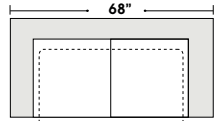

Sleeper Options:

- Deluxe Queen Mattress (Additional Charges Apply)
- Air Dream Queen Mattress (Additional Charges Apply)
- Hideaway Air Mattress - Queen Size Only (Additional Charges Apply)

Special orders shipped within 4-6 weeks

Actual Hard Frame Height - 29

Note: All sizes are approximate.

3 Seat Queen Sleeper

Twin Sleeper

Left Arm 3 Seat Queen Sleeper

Left Arm Twin Sleeper

Right Arm 3 Seat Queen Sleeper

Right Arm Twin Sleeper