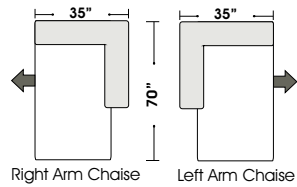

Tempe

"...finding solutions for families,
especially busy moms."™

www.omnialeather.com www.kathyireland.com

by
OMNIA
FURNITURE

Americana

02.10.08

STANDARD

RETURN

ONE ARM

OTTOMANS

Features

Standard:

- All Full or Top-Grain Leather
- Available in Luxury Fabrics
- Nailheads
- Welt
- All hardwood frames

Options:

- Down Backs (Additional Charges Apply)
- Down Seats (Additional Charges Apply)
- No. 33 Firm Seating

Sleeper Options:

- Deluxe Queen Mattress (Additional Charges Apply)
- Air Dream Queen Mattress (Additional Charges Apply)
- Hideaway Air Mattress - Queen Size Only (Additional Charges Apply)

Special orders shipped within 4-6 weeks

Actual Hard Frame Height - 29

Note: All sizes are approximate.