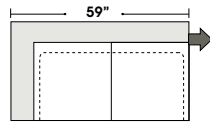

Actual Hard Frame Height - 29

Note: All sizes are approximate.

3 Seat Queen Sleeper

Twin Sleeper

Left Arm 3 Seat Queen Sleeper

Left Arm Twin Sleeper

Right Arm 3 Seat Queen Sleeper

Right Arm Twin Sleeper