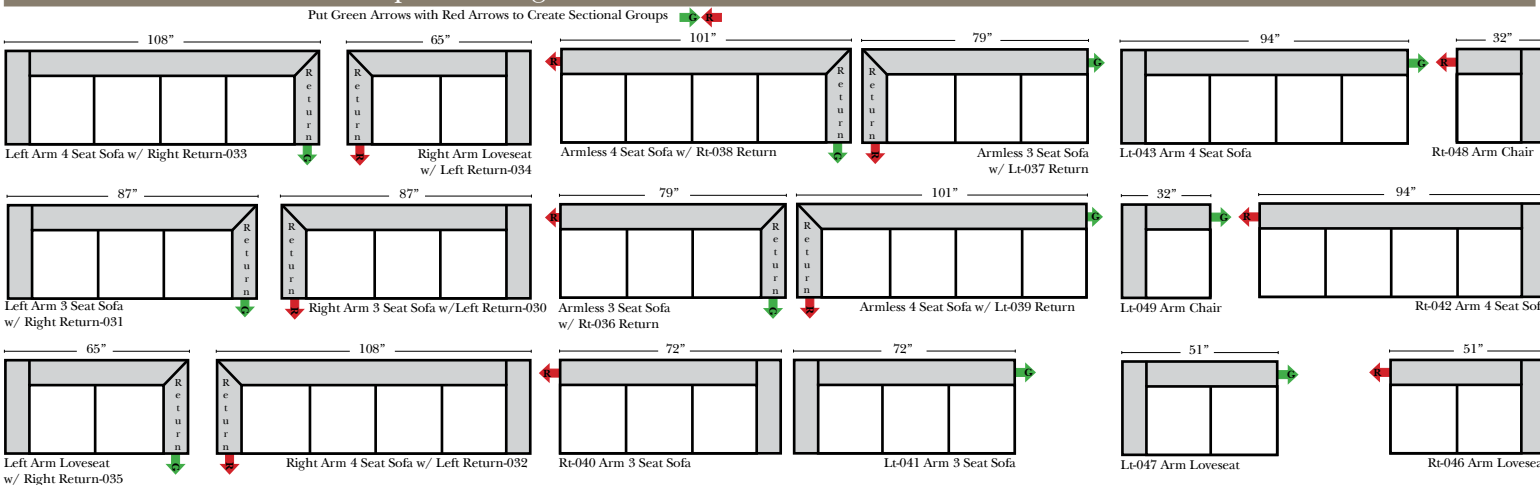

#### Options:

- No. 33 Firm Foam
- Upholstered Swivel Base (Additional Charge) (Available on 2 arm chair only)

#### Sleeper Options: (All the below options are at additional charges)

- Full Sleeper available w/ Standard Mattress
- Deluxe Innerspring Mattress: Full
- Air Dream Coil Mattress: Full Only

### Note:

All Dimensions are approximate, if accuracy is crucial, please contact us for validation of the dimensions shown. However, a 1" to 2" variance can still apply due to foam and upholstery.