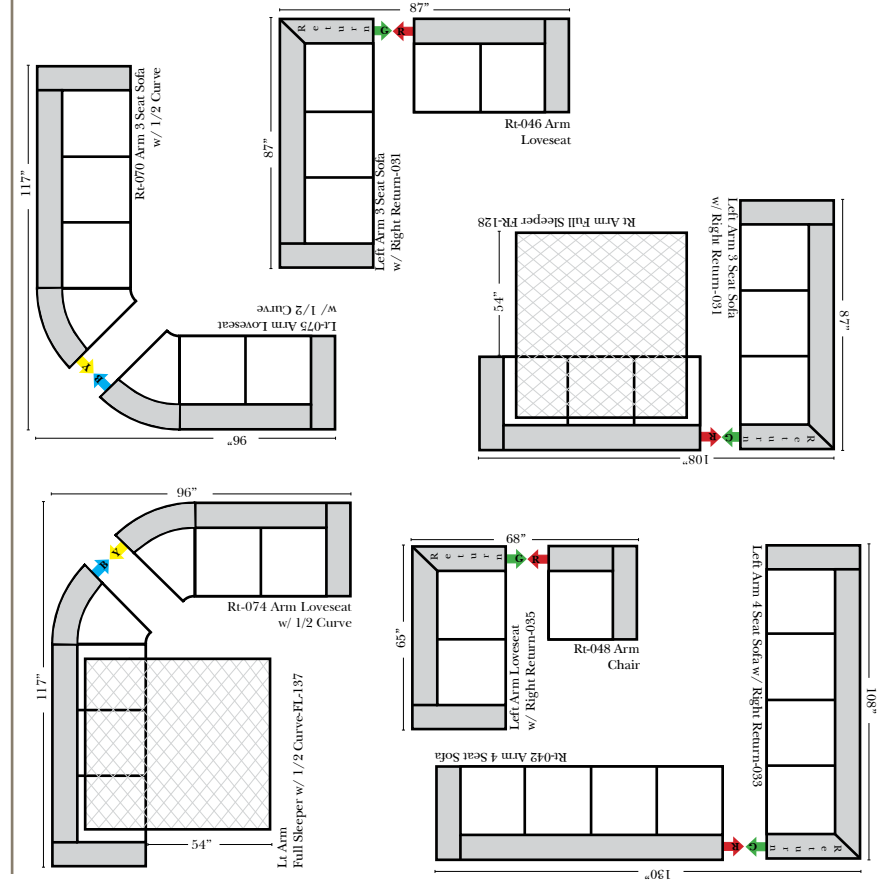

## Sleepers

Put Green Arrows with Red Arrows to Create Sectional Groups   
 Put Blue Arrows with Yellow Arrows to Create Sectional Groups 

## Suggested Configurations

04/26/2010

The Suggested Configurations below are only a sample of what the imagination can create, please enjoy creating the configuration that fits your lifestyle, using the ideas below and from the items on the opposite page.