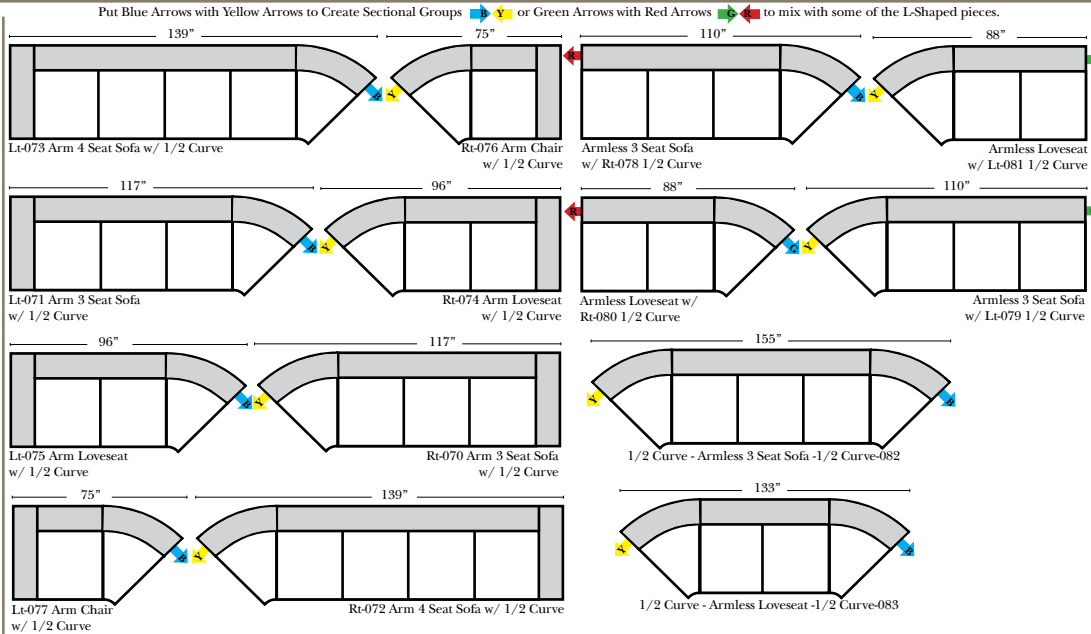

## Standard & Armless (All 4 seat items ship as one piece if stationary, two pieces if motion installed)

## L-Shape / 90 Degree Sectional

(All 4 seat items ship as one piece if stationary, two pieces if motion installed)

### Note:

All Dimensions are approximate, if accuracy is crucial, please contact us for validation of the dimensions shown. However, a 1" to 2" variance can still apply due to foam and upholstery.