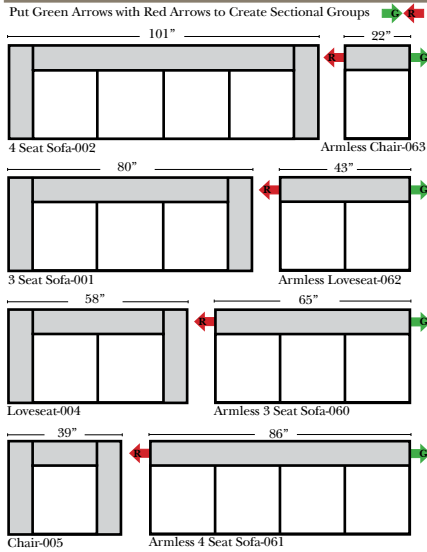

## Standard & Armless (All 4 seat items ship as one piece if stationary, two pieces if motion installed)

## L-Shape / 90 Degree Sectional

(All 4 seat items ship as one piece if stationary, two pieces if motion installed)

### Note:

All Dimensions are approximate, if accuracy is crucial, please contact us for validation of the dimensions shown. However, a 1" to 2" variance can still apply due to foam and upholstery.