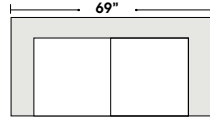

State Street

"...finding solutions for families,
especially busy moms."™

www.omnialeather.com www.kathyireland.com

by
OMNIA
FURNITURE

Architectural

02.10.08

STANDARD

Loveseat

OTTOMANS

ONE ARM

Features

Standard:

- All Full or Top-Grain Leather
- Available In Luxury Fabrics
- All hardwood frames

Options:

- Down Seats (Additional Charges Apply)
- Down Backs (Additional Charges Apply)
- No. 33 Firm Seating

Special orders shipped within 4-6 weeks

Actual Hard Frame Height - 26"

Note: All sizes are approximate.