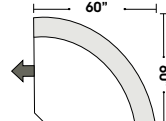

2 Seat Sofa

Loveseat

Chair

Armless 2 Seat Sofa

Chair And A Half

Armless Chair & 1/2

Curve & 1/2

OTTOMANS

**Special orders shipped within 4-6 weeks**

Actual Hard Frame Height - 26"

Note: All sizes are approximate.