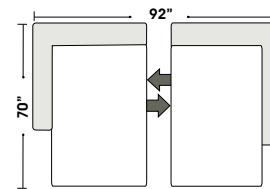

Left Arm Chair & 1/2 Chaise
+
Right Arm Chair & 1/2 Chaise