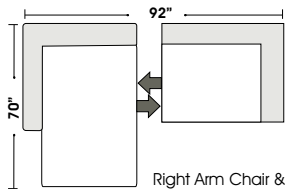

**Special orders shipped within 4-6 weeks**

Actual Hard Frame Height - 26"

Note: All sizes are approximate.

## Suggested Configurations

Left Arm 2 Seat Sofa  
+  
Right Arm Chair & 1/2 Chaise

Right Arm 2 Seat Sofa  
+  
Left Arm Chair & 1/2 Chaise

Right Arm Chair & 1/2 Chaise  
+  
Left Arm Chair & 1/2 Chaise

Left Arm Chair & 1/2 Chaise  
+  
Right Arm Chair & 1/2 Chaise