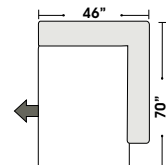

Left Arm Chair & 1/2

Right Arm Chair 1/2 Chaise

Left Arm Chair 1/2 Chaise

**Special orders shipped within 4-6 weeks**

Actual Hard Frame Height - 26"

Note: All sizes are approximate.