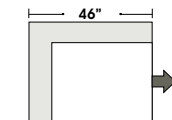

Ottoman

Jumbo Ottoman

ONE ARM

Right Arm Chair & 1/2

Left Arm 3 Seat Super Sofa

Right Arm 2 Seat Sofa

Left Arm 2 Seat Sofa

Right Arm 3 Seat Super Sofa

Left Arm Chair & 1/2

Right Arm Chair 1/2 Chaise

Left Arm Chair 1/2 Chaise

**Special orders shipped within 4-6 weeks**

Actual Hard Frame Height - 26"

Note: All sizes are approximate.