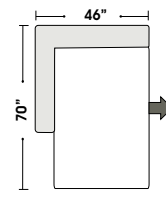

Ottoman

Jumbo Ottoman

ONE ARM

Right Arm Chair & 1/2

Left Arm 3 Seat Super Sofa

Right Arm 2 Seat Sofa

Left Arm 2 Seat Sofa

Right Arm 3 Seat Super Sofa

Left Arm Chair & 1/2

Right Arm Chair 1/2 Chaise

Left Arm Chair 1/2 Chaise

**Special orders shipped within 4-6 weeks**

Actual Hard Frame Height - 26"

Note: All sizes are approximate.