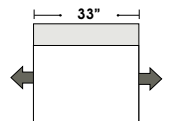

2 Seat Sofa

Loveseat

Chair

Armless 2 Seat Sofa

Chair And A Half

Armless Chair & 1/2

Curve & 1/2

OTTOMANS

**Special orders shipped within 4-6 weeks**

Actual Hard Frame Height - 26"

Note: All sizes are approximate.