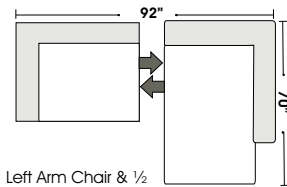

**Special orders shipped within 4-6 weeks**

Actual Hard Frame Height - 26"

Note: All sizes are approximate.

## Suggested Configurations

Left Arm 2 Seat Sofa  
+  
Right Arm Chair & 1/2 Chaise

Right Arm 2 Seat Sofa  
+  
Left Arm Chair & 1/2 Chaise

Right Arm Chair & 1/2 Chaise  
+  
Left Arm Chair & 1/2 Chaise

Left Arm Chair & 1/2 Chaise  
+  
Right Arm Chair & 1/2 Chaise