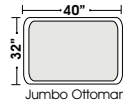

Jumbo Ottoman

ONE ARM