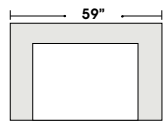

2 Seat Sofa

Loveseat

Chair

Armless 2 Seat Sofa

Chair And A Half

Armless Chair & 1/2

Curve & 1/2

OTTOMANS

**Special orders shipped within 4-6 weeks**

Actual Hard Frame Height - 26"

Note: All sizes are approximate.