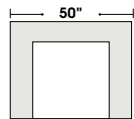

State Street

"...finding solutions for families,
especially busy moms."™

www.omnialeather.com www.kathyireland.com

by
OMNIA
FURNITURE

Architectural

02.10.08

STANDARD

Chair

OTTOMANS

ONE ARM

Features

Standard:

- All Full or Top-Grain Leather
- Available In Luxury Fabrics
- All hardwood frames

Options:

- Down Seats (Additional Charges Apply)
- Down Backs (Additional Charges Apply)
- No. 33 Firm Seating

Special orders shipped within 4-6 weeks

Actual Hard Frame Height - 26"

Note: All sizes are approximate.