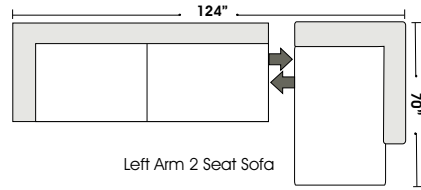

Suggested Configurations

Left Arm 2 Seat Sofa
+
Right Arm Chair & 1/2 Chaise