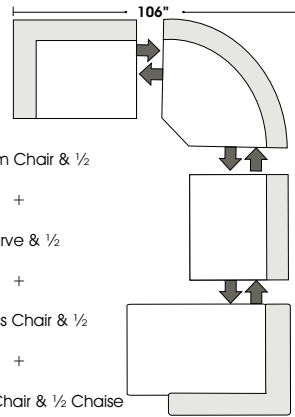

**Special orders shipped within 4-6 weeks**

Actual Hard Frame Height - 26"

Note: All sizes are approximate.

## Suggested Configurations

Left Arm 2 Seat Sofa  
+  
Right Arm Chair & 1/2 Chaise

Right Arm 2 Seat Sofa  
+  
Left Arm Chair & 1/2 Chaise

Right Arm Chair & 1/2 Chaise  
+  
Left Arm Chair & 1/2 Chaise

Left Arm Chair & 1/2 Chaise  
+  
Right Arm Chair & 1/2 Chaise

Left Arm Chair & 1/2  
+  
Curve & 1/2  
+  
Armless Chair & 1/2  
+  
Right Arm Chair & 1/2 Chaise

Left Arm Chair & 1/2 Chaise  
+  
Armless 2 Seat Sofa  
+  
Curve & 1/2  
+  
Right Arm 2 Seat Sofa

Left Arm 2 Seat Sofa  
+  
Curve & 1/2  
+  
Right Arm 2 Seat Sofa