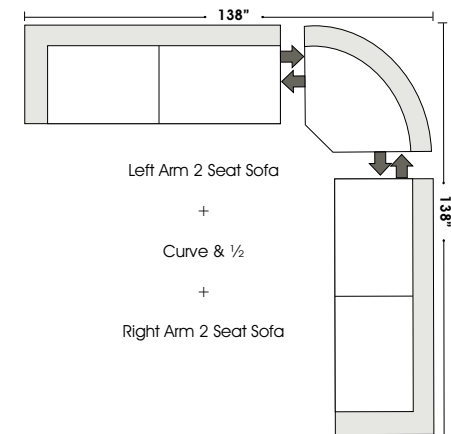

**Special orders shipped within 4-6 weeks**

Actual Hard Frame Height - 26"

Note: All sizes are approximate.

## Suggested Configurations

Left Arm 2 Seat Sofa  
+  
Right Arm Chair & 1/2 Chaise

Right Arm 2 Seat Sofa  
+  
Left Arm Chair & 1/2 Chaise

Right Arm Chair & 1/2 Chaise  
+  
Left Arm Chair & 1/2 Chaise

Left Arm Chair & 1/2 Chaise  
+  
Right Arm Chair & 1/2 Chaise

Left Arm Chair & 1/2  
+  
Curve & 1/2  
+  
Armless Chair & 1/2  
+  
Right Arm Chair & 1/2 Chaise

Left Arm Chair & 1/2 Chaise  
+  
Armless 2 Seat Sofa  
+  
Curve & 1/2  
+  
Right Arm 2 Seat Sofa

Left Arm 2 Seat Sofa  
+  
Curve & 1/2  
+  
Right Arm 2 Seat Sofa