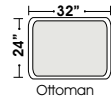

2 Seat Sofa

Loveseat

Chair

Armless 2 Seat Sofa

Chair And A Half

Armless Chair & 1/2

Curve & 1/2

OTTOMANS

**Special orders shipped within 4-6 weeks**

Actual Hard Frame Height - 26"

Note: All sizes are approximate.