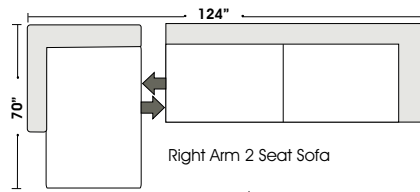

Right Arm 2 Seat Sofa
+
Left Arm Chair & 1/2 Chaise