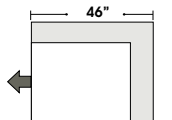

Right Arm Chair & 1/2