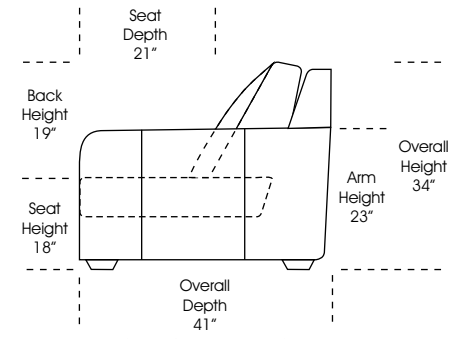

**Special orders shipped within 4-6 weeks**

Actual Hard Frame Height - 26"

Note: All sizes are approximate.