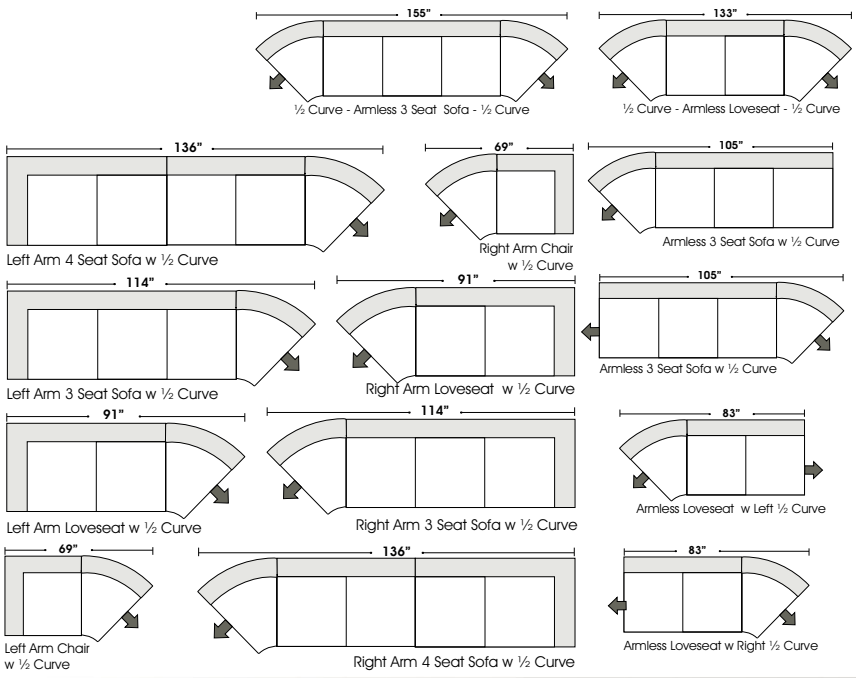

Sophia

"...finding solutions for families,
especially busy moms."™

www.omnialeather.com www.kathyireland.com

European Country

10.03.07

STANDARD

OTTOMANS

1/2 CURVE

ONE ARM

Features

Standard:

- All Full or Top-Grain Leather
- All hardwood frames

Options:

- Down Seats (Additional Charges Apply)
- No. 33 Firm Seating

Special orders shipped within 4-6 weeks

Note: All sizes are approximate.

Suggested Configurations