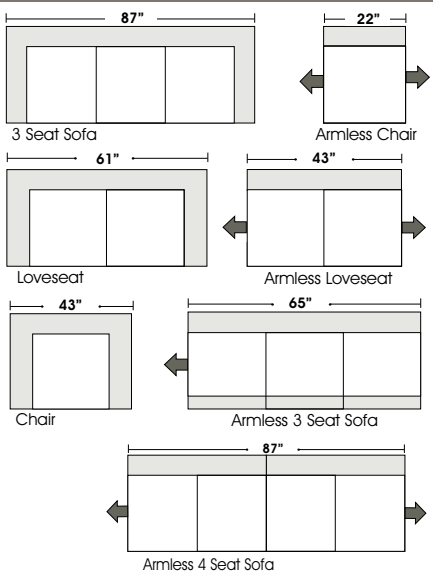

Sophia

"...finding solutions for families,
especially busy moms."™

www.omnialeather.com www.kathyireland.com

European Country

10.03.07

STANDARD

OTTOMANS

1/2 CURVE

ONE ARM

Features

Standard:

- All Full or Top-Grain Leather
- All hardwood frames

Options:

- Down Seats (Additional Charges Apply)
- No. 33 Firm Seating

Special orders shipped within 4-6 weeks

Note: All sizes are approximate.

Suggested Configurations