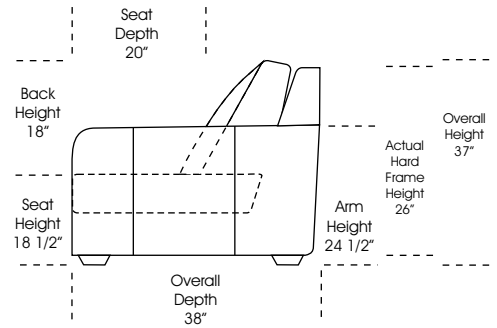

ONE ARM

Features

Standard:

- All Full or Top-Grain Leather
- All hardwood frames

Options:

- Down Seats (Additional Charges Apply)
- No. 33 Firm Seating

Special orders shipped within 4-6 weeks

Note: All sizes are approximate.