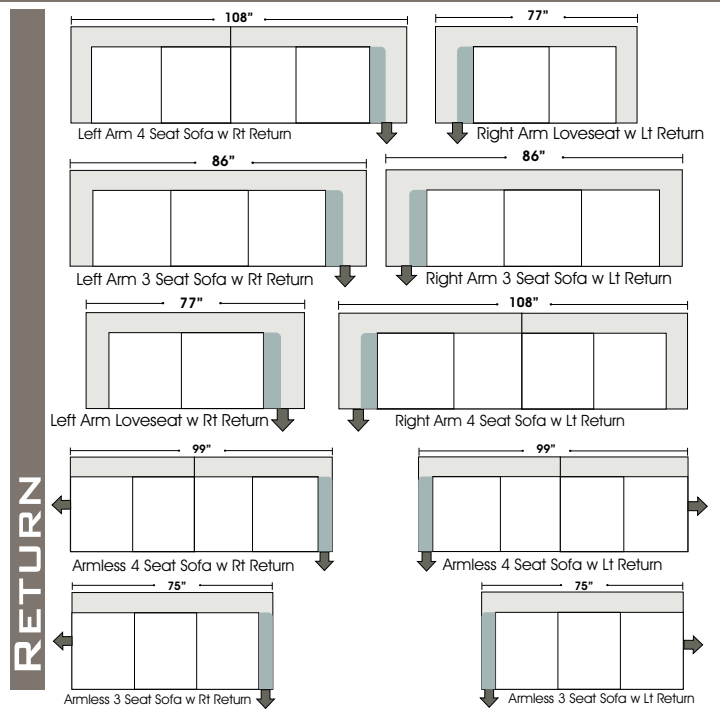

Sophia

"...finding solutions for families,
especially busy moms."™

www.omnialeather.com www.kathyireland.com

European Country

10.03.07

STANDARD

OTTOMANS

1/2 CURVE

ONE ARM

Features

Standard:

- All Full or Top-Grain Leather
- All hardwood frames

Options:

- Down Seats (Additional Charges Apply)
- No. 33 Firm Seating

Special orders shipped within 4-6 weeks

Note: All sizes are approximate.

Suggested Configurations