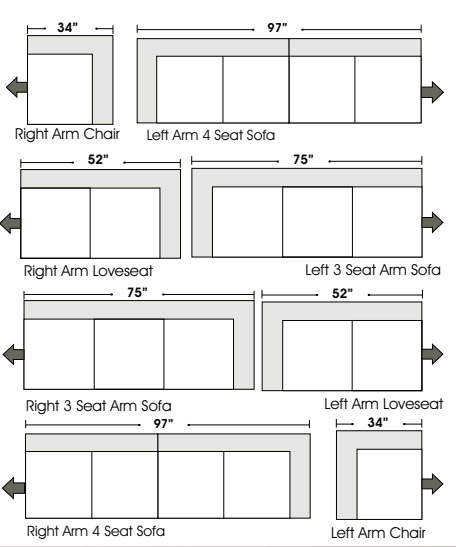

ONE ARM

Features

Standard:

- All Full or Top-Grain Leather
- All hardwood frames

Options:

- Down Seats (Additional Charges Apply)
- No. 33 Firm Seating

Special orders shipped within 4-6 weeks

Note: All sizes are approximate.

Suggested Configurations