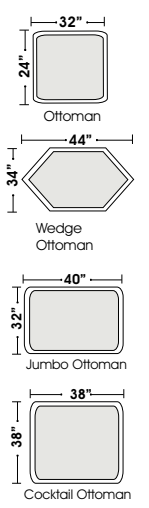

Sophia

"...finding solutions for families,
especially busy moms."™

www.omnialeather.com www.kathyireland.com

European Country

10.03.07

STANDARD

OTTOMANS

1/2 CURVE

ONE ARM

Features

Standard:

- All Full or Top-Grain Leather
- All hardwood frames

Options:

- Down Seats (Additional Charges Apply)
- No. 33 Firm Seating

Special orders shipped within 4-6 weeks

Note: All sizes are approximate.