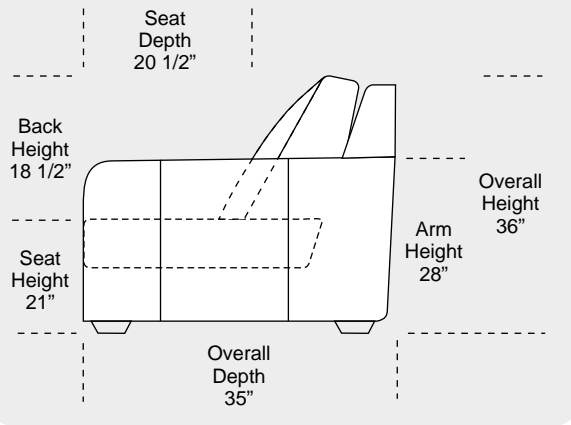

Sonora

OMNIA[®] LEATHER FURNITURE

Features

- * Standard:
 - All Full or Top-Grain Leather
 - All hardwood frames

Options:

- * - Down Pillow Tops (Additional Charges Apply)
- No. 33 Firm Seating

* Special Orders shipped within 4-6 weeks