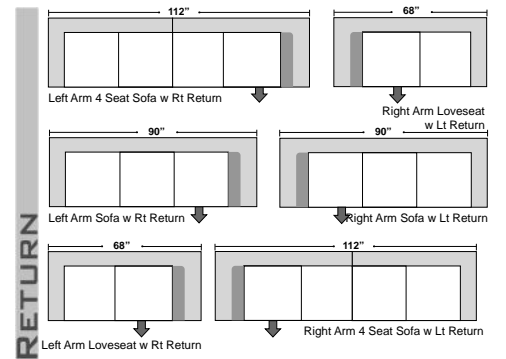

Sonora

OMNIA[®] LEATHER FURNITURE

Features

- * Standard:
 - All Full or Top-Grain Leather
 - All hardwood frames

Options:

- * - Down Pillow Tops (Additional Charges Apply)
- No. 33 Firm Seating

* Special Orders shipped within 4-6 weeks

SUGGESTED CONFIGURATIONS