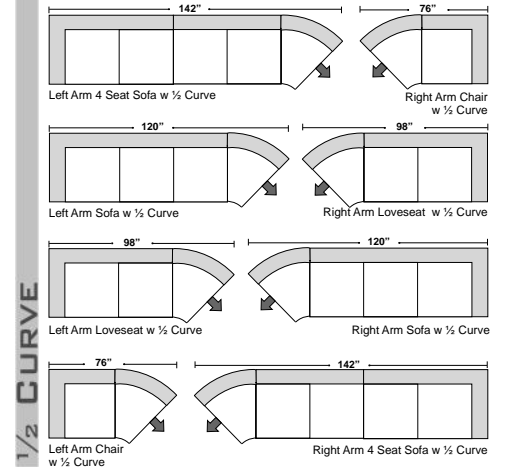

Sonora

OMNIA[®] LEATHER FURNITURE

Features

- * Standard:
 - All Full or Top-Grain Leather
 - All hardwood frames

Options:

- * - Down Pillow Tops (Additional Charges Apply)
- No. 33 Firm Seating

* Special Orders shipped within 4-6 weeks

SUGGESTED CONFIGURATIONS