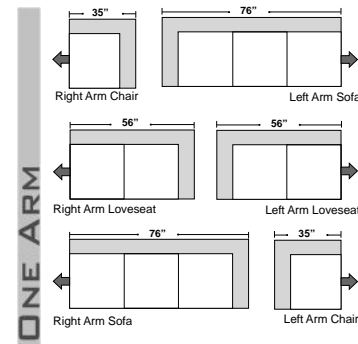

Sonora

OMNIA[®] LEATHER FURNITURE

Features

- * Standard:
 - All Full or Top-Grain Leather
 - All hardwood frames

Options:

- * - Down Pillow Tops (Additional Charges Apply)
- No. 33 Firm Seating

* Special Orders shipped within 4-6 weeks

SUGGESTED CONFIGURATIONS