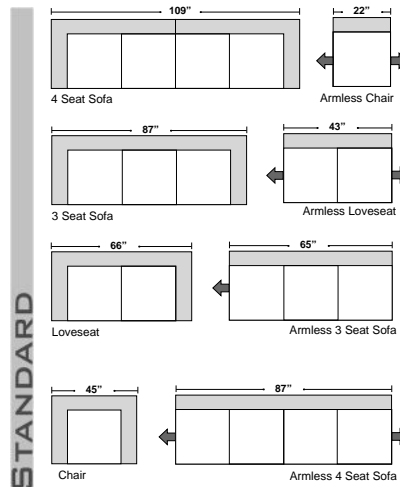

Sonora

OMNIA[®] LEATHER FURNITURE

Features

- * Standard:
 - All Full or Top-Grain Leather
 - All hardwood frames

Options:

- * - Down Pillow Tops (Additional Charges Apply)
- No. 33 Firm Seating

* Special Orders shipped within 4-6 weeks

SUGGESTED CONFIGURATIONS