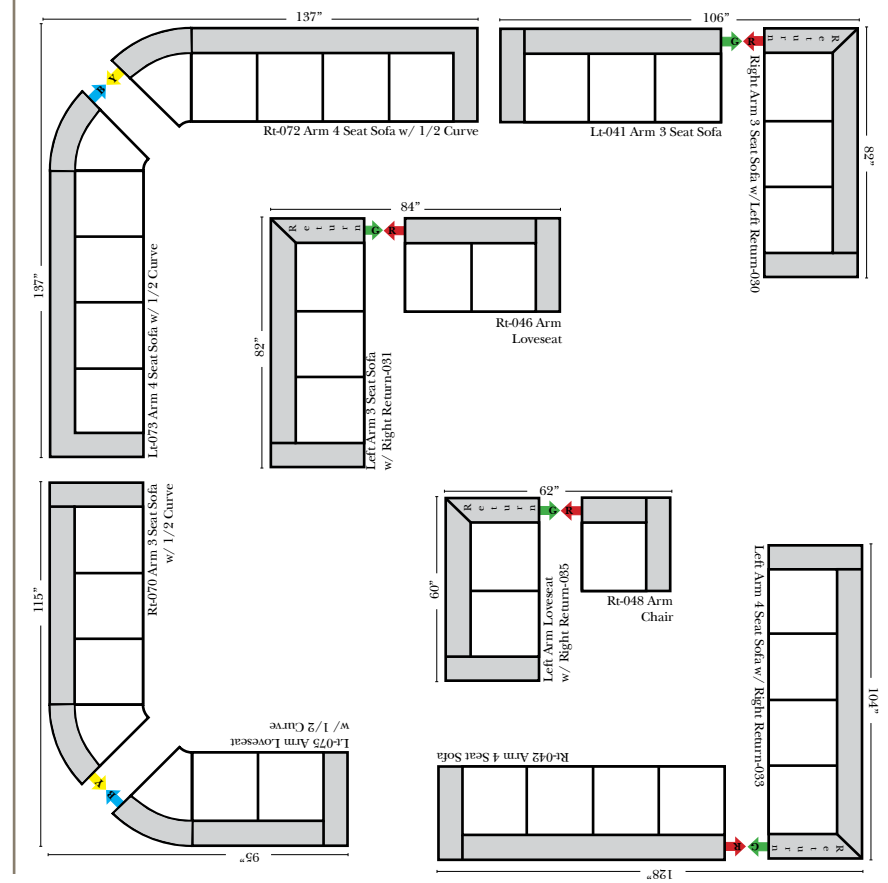

(All 4 seat items ship as one piece if stationary, two pieces if motion installed)

2 Piece Curve Sectional & Ottomans

Features

- Standard:**
- Available in Full & Top Grain Leathers
 - Available in Luxury Fabrics
 - All Hardwood Frames

Note:

All Dimensions are approximate, if accuracy is crucial, please contact us for validation of the dimensions shown. However, a 1" to 2" variance can still apply due to foam and upholstery.

Fashion...Quality...Value...and Safety™

“...finding solutions for families, especially busy moms.”™

www.omnialeather.com www.kathyireland.com

Skyline

Architectural

02/25/2010

Chaise & Conversation Sectionals

Put Green Arrows with Red Arrows to Create Sectional Groups
Put Orange Arrows with Tan Arrows to Create Sectional Groups

Sleepers

Put Green Arrows with Red Arrows to Create Sectional Groups
Put Blue Arrows with Yellow Arrows to Create Sectional Groups

Suggested Configurations

The Suggested Configurations below are only a sample of what the imagination can create, please enjoy creating the configuration that fits your lifestyle, using the ideas below and from the items on the opposite page.