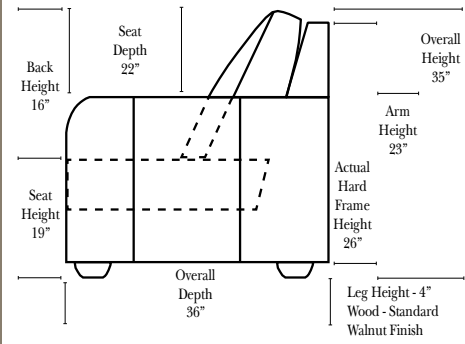

(All 4 seat items ship as one piece if stationary, two pieces if motion installed)

2 Piece Curve Sectional & Ottomans

Features

- Standard:**
- Available in Full & Top Grain Leathers
 - Available in Luxury Fabrics
 - All Hardwood Frames

- Options:**
- Down Seats & Down Backs (additional Charge)
 - No. 33 Firm Foam

Sleeper Options: (Sleepers not available on this style at this time)

L-Shape / 90 Degree Sectional

(All 4 seat items ship as one piece if stationary, two pieces if motion installed)

Note:

All Dimensions are approximate, if accuracy is crucial, please contact us for validation of the dimensions shown. However, a 1" to 2" variance can still apply due to foam and upholstery.

Fashion...Quality...Value...and Safety™