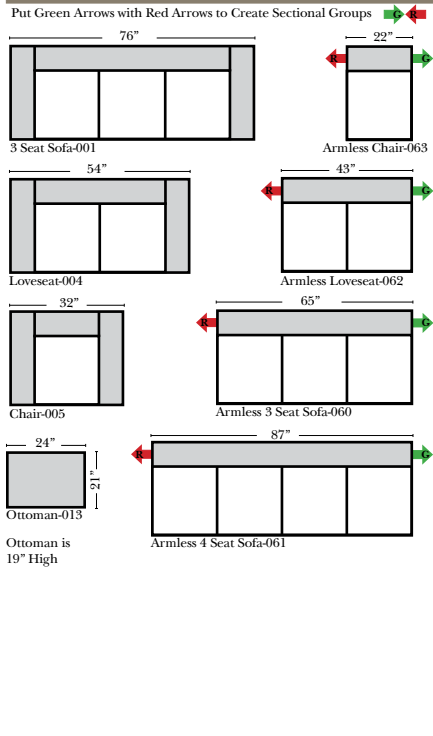

(All 4 seat items ship as one piece if stationary, two pieces if motion installed)

2 Piece Curve Sectional & Ottomans

Features

- Standard:**
- Available in Full & Top Grain Leathers
 - Available in Luxury Fabrics
 - All Hardwood Frames

- Options:**
- Down Seats & Down Backs (additional Charge)
 - No. 33 Firm Foam

Sleeper Options: (Sleepers not available on this style at this time)

L-Shape / 90 Degree Sectional

(All 4 seat items ship as one piece if stationary, two pieces if motion installed)

Note:

All Dimensions are approximate, if accuracy is crucial, please contact us for validation of the dimensions shown. However, a 1" to 2" variance can still apply due to foam and upholstery.

Fashion...Quality...Value...and Safety™