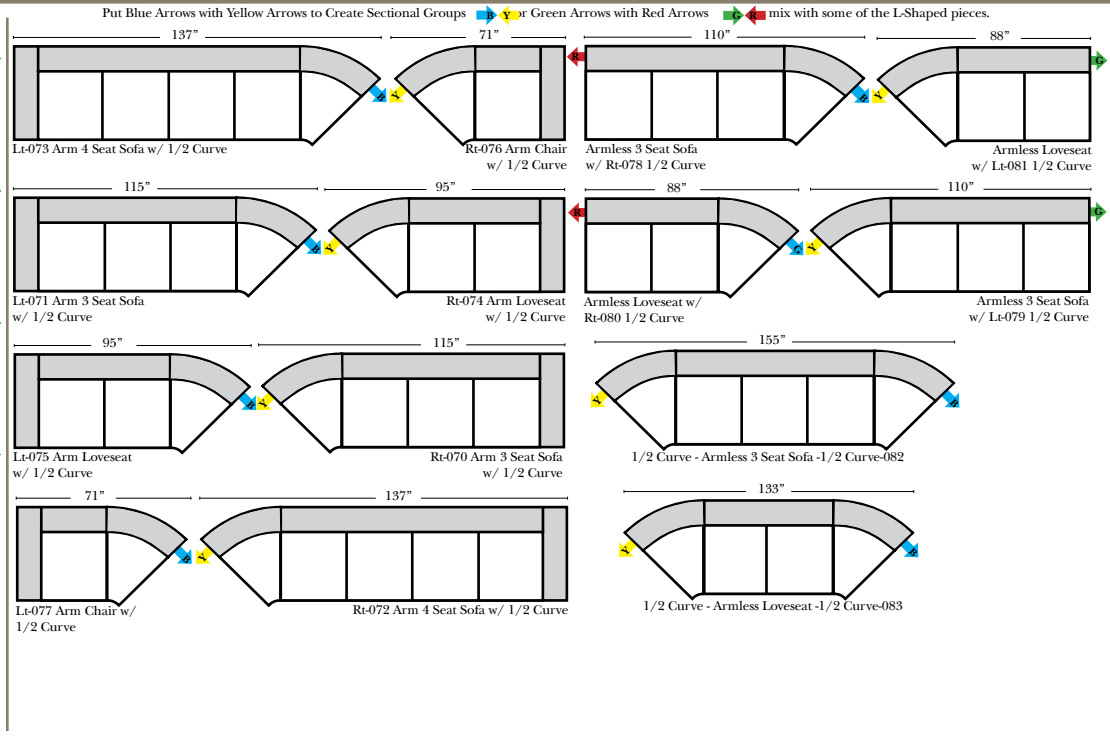

(All 4 seat items ship as one piece if stationary, two pieces if motion installed)

2 Piece Curve Sectional & Ottomans

Features

- Standard:**
- Available in Full & Top Grain Leathers
 - Available in Luxury Fabrics
 - All Hardwood Frames

- Options:**
- Down Seats & Down Backs (additional Charge)
 - No. 33 Firm Foam

Sleeper Options: (Sleepers not available on this style at this time)

L-Shape / 90 Degree Sectional

(All 4 seat items ship as one piece if stationary, two pieces if motion installed)

Note:

All Dimensions are approximate, if accuracy is crucial, please contact us for validation of the dimensions shown. However, a 1" to 2" variance can still apply due to foam and upholstery.

Fashion...Quality...Value...and Safety™