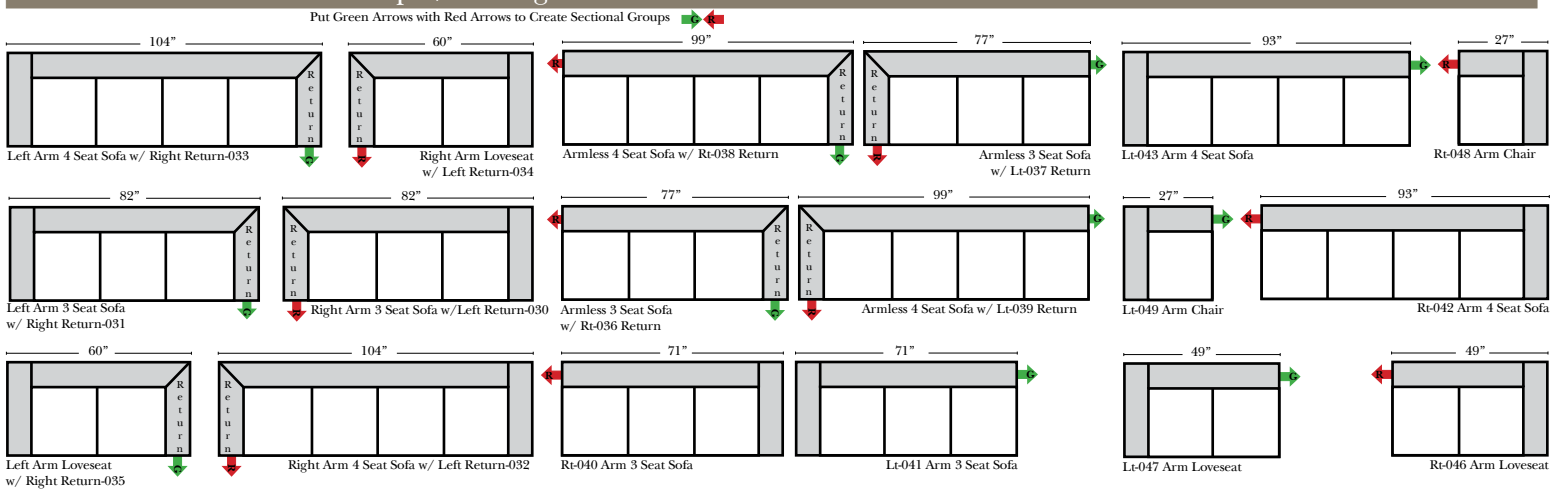

(All 4 seat items ship as one piece if stationary, two pieces if motion installed)

2 Piece Curve Sectional & Ottomans

Features

- Standard:**
- Available in Full & Top Grain Leathers
 - Available in Luxury Fabrics
 - All Hardwood Frames

- Options:**
- Down Seats & Down Backs (additional Charge)
 - No. 33 Firm Foam

Sleeper Options: (Sleepers not available on this style at this time)

L-Shape / 90 Degree Sectional

(All 4 seat items ship as one piece if stationary, two pieces if motion installed)

Note:

All Dimensions are approximate, if accuracy is crucial, please contact us for validation of the dimensions shown. However, a 1" to 2" variance can still apply due to foam and upholstery.

Fashion...Quality...Value...and Safety™