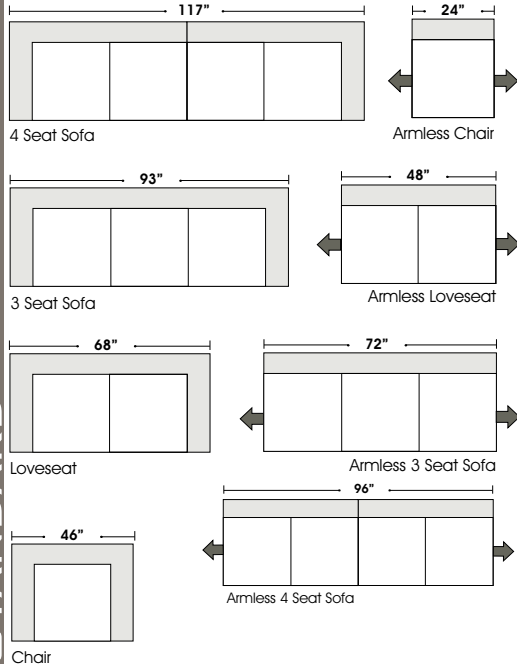

Scottsdale

"...finding solutions for families,
especially busy moms."™

www.omnialeather.com www.kathyireland.com

by
OMNIA
FURNITURE

02.10.08

STANDARD

RETURN

ONE ARM

OTTOMANS

Features

Standard:

- All Full or Top-Grain Leather
- Available in Luxury Fabrics
- Welt
- All hardwood frames

Options:

- Down Backs (Additional Charges Apply)
- Down Seats (Additional Charges Apply)
- No. 33 Firm Seating

Sleeper Options:

- Deluxe Queen Mattress (Additional Charges Apply)
- Air Dream Queen Mattress (Additional Charges Apply)
- Hideaway Air Mattress - Queen Size Only (Additional Charges Apply)

Special orders shipped within 4-6 weeks

Note: All sizes are approximate.