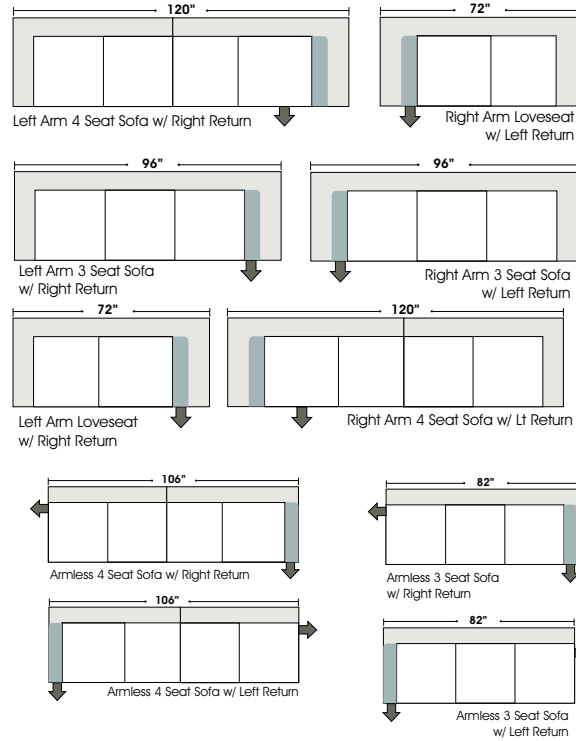

Scottsdale

"...finding solutions for families,
especially busy moms."™

www.omnialeather.com www.kathyireland.com

by
OMNIA
FURNITURE

02.10.08

STANDARD

RETURN

ONE ARM

OTTOMANS

Features

Standard:

- All Full or Top-Grain Leather
- Available in Luxury Fabrics
- Welt
- All hardwood frames

Options:

- Down Backs (Additional Charges Apply)
- Down Seats (Additional Charges Apply)
- No. 33 Firm Seating

Sleeper Options:

- Deluxe Queen Mattress (Additional Charges Apply)
- Air Dream Queen Mattress (Additional Charges Apply)
- Hideaway Air Mattress - Queen Size Only (Additional Charges Apply)

Special orders shipped within 4-6 weeks

Note: All sizes are approximate.