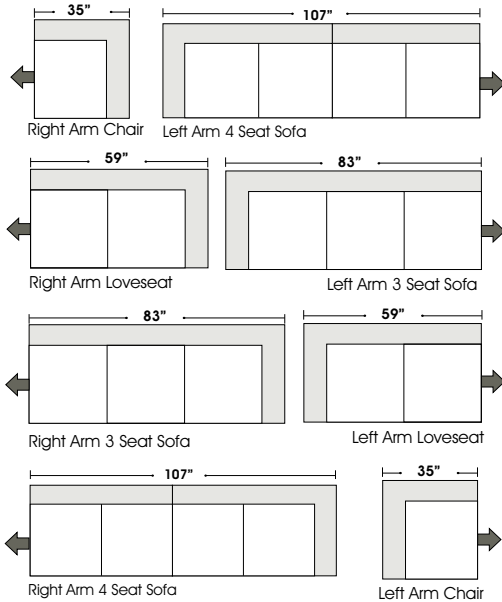

OTTOMANS

Features

Standard:

- All Full or Top-Grain Leather
- Available in Luxury Fabrics
- Welt
- All hardwood frames

Options:

- Down Backs (Additional Charges Apply)
- Down Seats (Additional Charges Apply)
- No. 33 Firm Seating

Note: All sizes are approximate.

3 Seat Queen Sleeper

Twin Sleeper

Left Arm 3 Seat Queen Sleeper

Left Arm Twin Sleeper

Right Arm 3 Seat Queen Sleeper

Right Arm Twin Sleeper

Suggested Configurations

Right Arm 3 Seat Sofa
+
Curve
+
Left Arm 3 Seat Sofa

Right Arm Loveseat
+
Curve
+
Left Arm Loveseat

Right Arm 3 Seat Sofa
+
Left Arm Loveseat w/ Right Return

Right Arm Loveseat
+
Left Arm Loveseat w/ Right Return

Right Arm Loveseat
w/ Left Return
+
Left Arm 3 Seat Sofa

Right Arm 3 Seat Sofa
+
Curve
+
Left Arm Loveseat

Right Arm Loveseat
+
Left Arm 3 Seat Sofa w/ Right Return

Right Arm 3 Seat Sofa
+
Left Arm 3 Seat Sofa w/ Right Return