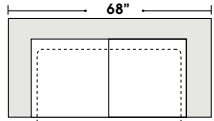

Sleeper Options:

- Deluxe Queen Mattress (Additional Charges Apply)
- Air Dream Queen Mattress (Additional Charges Apply)
- Hideaway Air Mattress - Queen Size Only (Additional Charges Apply)

Special orders shipped within 4-6 weeks

Note: All sizes are approximate.

3 Seat Queen Sleeper

Twin Sleeper

Left Arm 3 Seat Queen Sleeper

Left Arm Twin Sleeper

Right Arm 3 Seat Queen Sleeper

Right Arm Twin Sleeper

Suggested Configurations