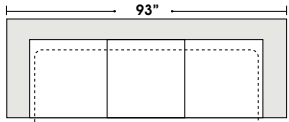

Sleeper Options:

- Deluxe Queen Mattress (Additional Charges Apply)
- Air Dream Queen Mattress (Additional Charges Apply)
- Hideaway Air Mattress - Queen Size Only (Additional Charges Apply)

Special orders shipped within 4-6 weeks

Note: All sizes are approximate.

3 Seat Queen Sleeper

Twin Sleeper

Left Arm 3 Seat Queen Sleeper

Left Arm Twin Sleeper

Right Arm 3 Seat Queen Sleeper

Right Arm Twin Sleeper

Suggested Configurations