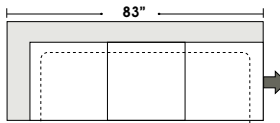

Sleeper Options:

- Deluxe Queen Mattress (Additional Charges Apply)
- Air Dream Queen Mattress (Additional Charges Apply)
- Hideaway Air Mattress - Queen Size Only (Additional Charges Apply)

Special orders shipped within 4-6 weeks

Note: All sizes are approximate.

3 Seat Queen Sleeper

Twin Sleeper

Left Arm 3 Seat Queen Sleeper

Left Arm Twin Sleeper

Right Arm 3 Seat Queen Sleeper

Right Arm Twin Sleeper

Suggested Configurations