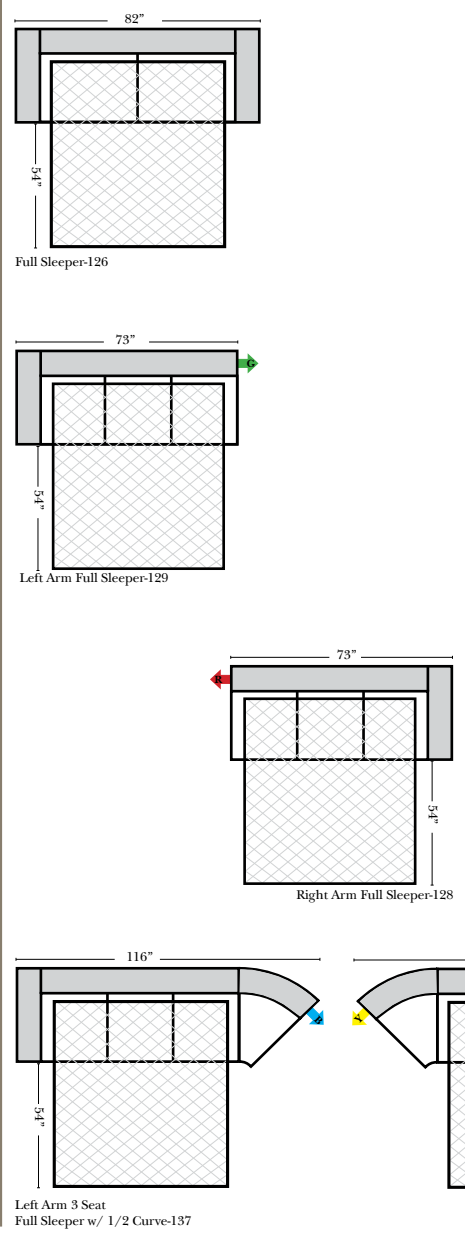

Sleepers

Put Green Arrows with Red Arrows to Create Sectional Groups
Put Blue Arrows with Yellow Arrows to Create Sectional Groups