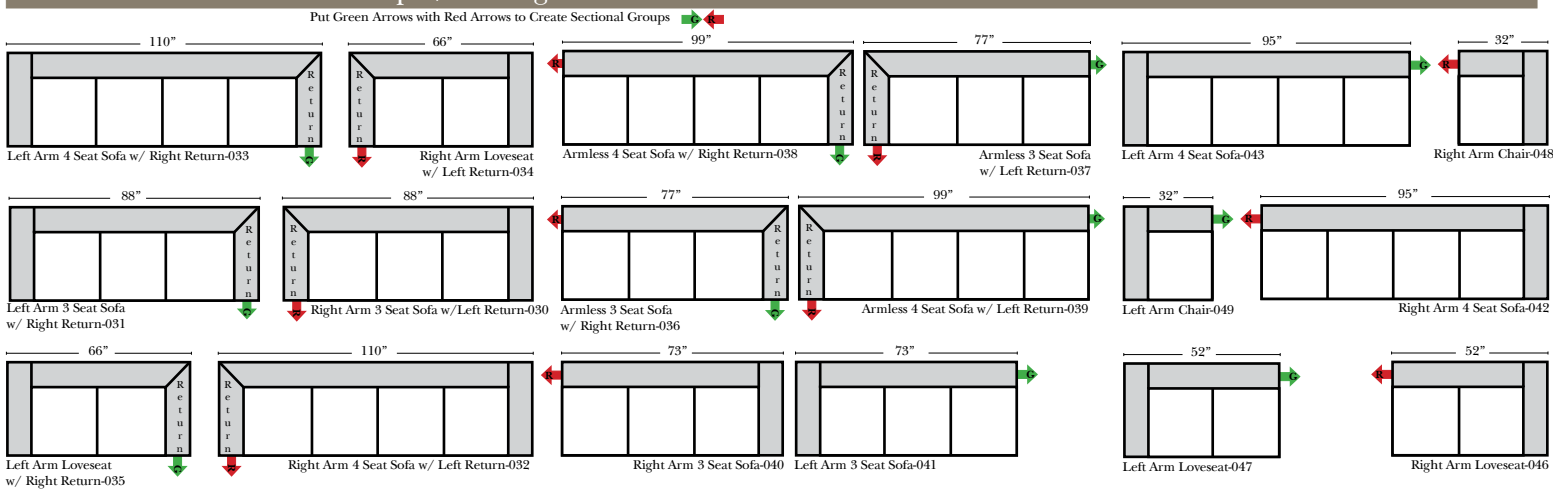

## 2 Piece Curve Sectional & Ottomans

**Options:**

- Down Seats & Backs (additional Charge)
- No. 33 Firm Foam

**Sleeper Options:** (All the below options are at additional charges)

- Full Sleeper available w/Standard Mattress
- Deluxe Innerspring Mattress: Full
- Air Dream Coil Mattress: Full Only

## L-Shape / 90 Degree Sectional (All 4 seat items ship as one piece if stationary, two pieces if motion installed)

**Note:**  
All Dimensions are approximate, if accuracy is crucial, please contact us for validation of the dimensions shown. However, a 1" to 2" variance can still apply due to foam and upholstery.