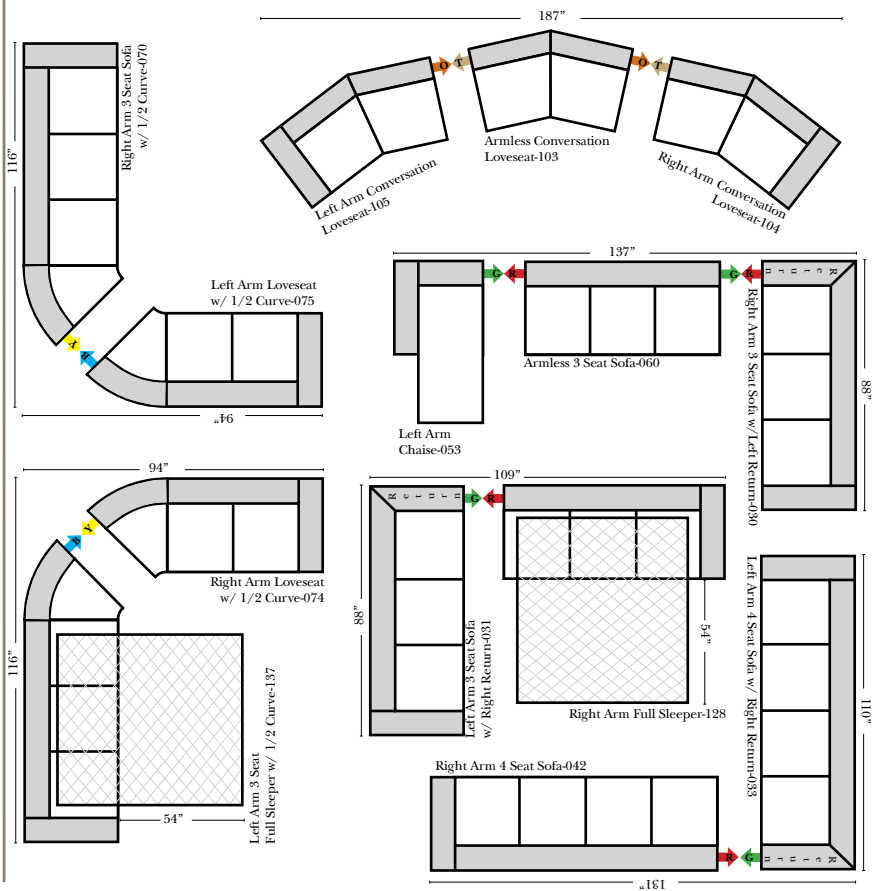

Suggested Configurations

The Suggested Configurations below are only a sample of what the imagination can create, please enjoy creating the configuration that fits your lifestyle, using the ideas below and from the items on the opposite page.