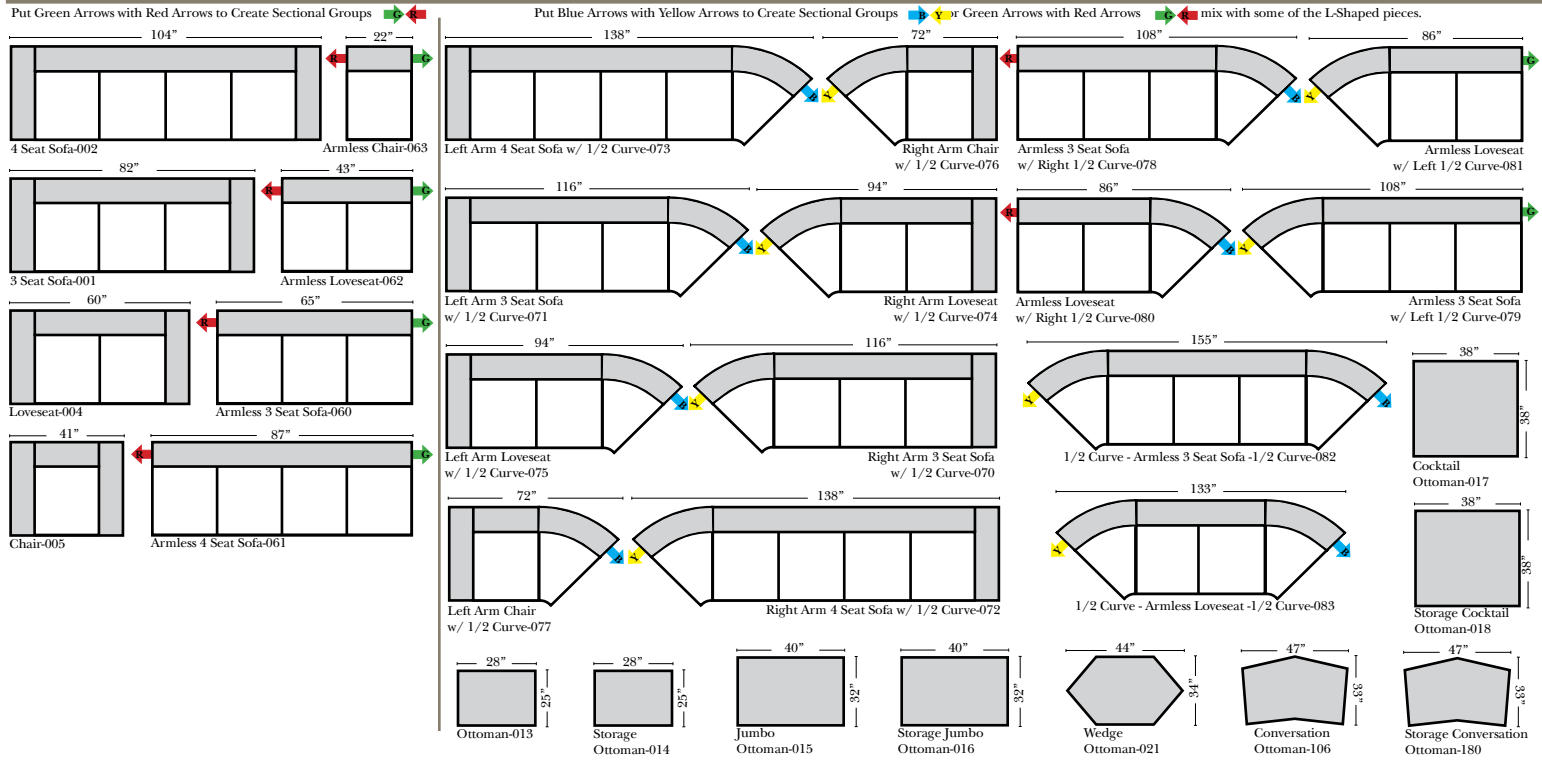

## Standard & Armless (All 4 seat items ship as one piece if stationary, two pieces if motion installed)

## 2 Piece Curve Sectional & Ottomans

## L-Shape / 90 Degree Sectional (All 4 seat items ship as one piece if stationary, two pieces if motion installed)

**Note:**  
All Dimensions are approximate, if accuracy is crucial, please contact us for validation of the dimensions shown. However, a 1" to 2" variance can still apply due to foam and upholstery.