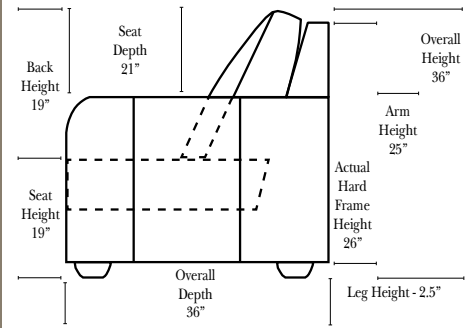

Fashion...Quality...Value...and Safety™

“...finding solutions for families, especially busy moms.”™

www.omnialeather.com www.kathyireland.com

Savannah

Americana

1/03/2010

Standard & Armless (All 4 seat items ship as one piece if stationary, two pieces if motion installed)

2 Piece Curve Sectional & Ottomans