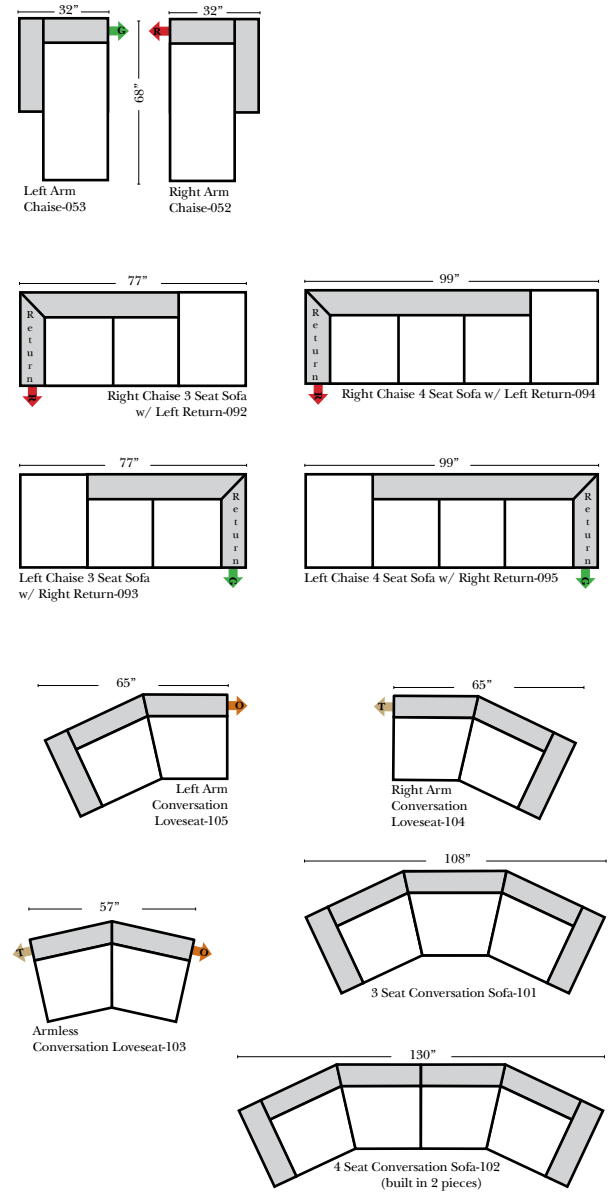

Savannah

Americana

1/03/2010

Chaise & Conversation Sectionals

Put Green Arrows with Red Arrows to Create Sectional Groups
Put Orange Arrows with Tan Arrows to Create Sectional Groups