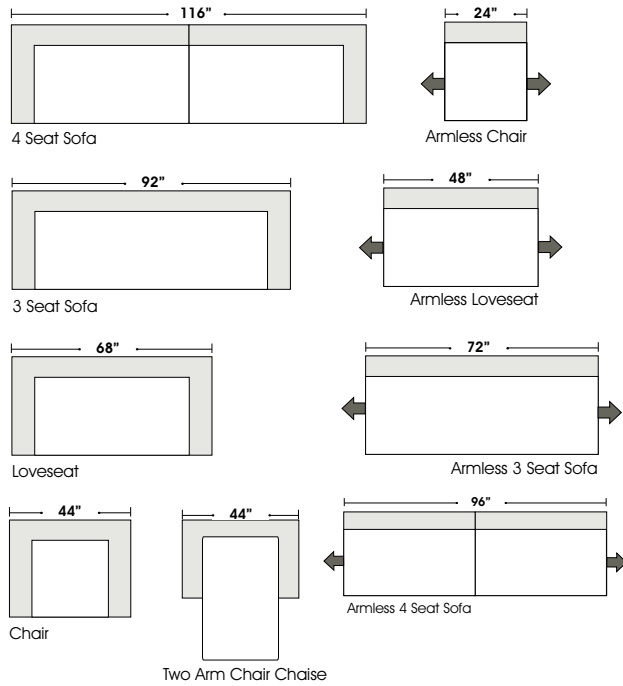

Santa Fe

"...finding solutions for families,
especially busy moms."™

www.omnialeather.com www.kathyireland.com

kathy ireland
HOME®

by
OMNIA
FURNITURE

La Vida Buena

02.20.08

STANDARD