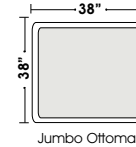

Santa Fe

"...finding solutions for families,
especially busy moms."™

www.omnialeather.com www.kathyireland.com

kathy ireland
HOME®

by
OMNIA
FURNITURE

La Vida Buena

02.20.08

STANDARD

RETURN

ONE ARM

OTTOMANS

Features

Standard:

- All Full or Top-Grain Leather
- All hardwood frames

Options:

- Down Seats (Additional Charges Apply)
- Down Backs (Additional Charges Apply)
- No. 33 Firm Seating

Sleeper Options:

- Deluxe Queen Mattress (Additional Charges Apply)
- Air Dream Mattress (Additional Charges Apply)

Special orders shipped within 4-6 weeks

Actual Hard Frame Height - 32"

Note: All sizes are approximate.