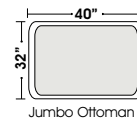

Santa Fe

"...finding solutions for families,
especially busy moms."™

www.omnialeather.com www.kathyireland.com

kathy ireland
HOME®

by
OMNIA
FURNITURE

La Vida Buena

02.20.08

STANDARD

RETURN

ONE ARM

OTTOMANS

Features

Standard:

- All Full or Top-Grain Leather
- All hardwood frames

Options:

- Down Seats (Additional Charges Apply)
- Down Backs (Additional Charges Apply)
- No. 33 Firm Seating

Sleeper Options:

- Deluxe Queen Mattress (Additional Charges Apply)
- Air Dream Mattress (Additional Charges Apply)

Special orders shipped within 4-6 weeks

Actual Hard Frame Height - 32"

Note: All sizes are approximate.