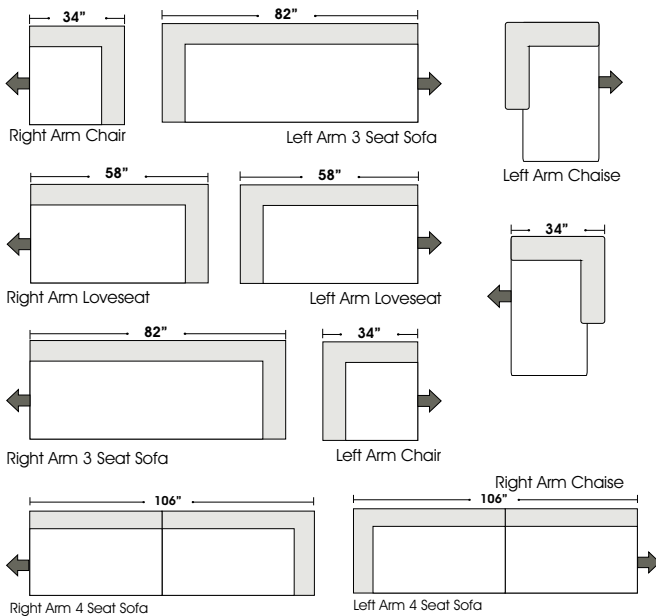

Santa Fe

"...finding solutions for families,
especially busy moms."™

www.omnialeather.com www.kathyireland.com

kathy ireland
HOME®

by
OMNIA
FURNITURE

La Vida Buena

02.20.08

STANDARD

RETURN

ONE ARM

OTTOMANS

Features

Standard:

- All Full or Top-Grain Leather
- All hardwood frames

Options:

- Down Seats (Additional Charges Apply)
- Down Backs (Additional Charges Apply)
- No. 33 Firm Seating

Sleeper Options:

- Deluxe Queen Mattress (Additional Charges Apply)
- Air Dream Mattress (Additional Charges Apply)

Special orders shipped within 4-6 weeks

Actual Hard Frame Height - 32"

Note: All sizes are approximate.