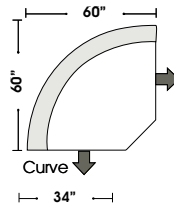

Santa Fe

"...finding solutions for families,
especially busy moms."™

www.omnialeather.com www.kathyireland.com

kathy ireland
HOME®

by
OMNIA
FURNITURE

La Vida Buena

02.20.08

STANDARD

RETURN

ONE ARM

OTTOMANS

Features

Standard:

- All Full or Top-Grain Leather
- All hardwood frames

Options:

- Down Seats (Additional Charges Apply)
- Down Backs (Additional Charges Apply)
- No. 33 Firm Seating

Sleeper Options:

- Deluxe Queen Mattress (Additional Charges Apply)
- Air Dream Mattress (Additional Charges Apply)

Special orders shipped within 4-6 weeks

Actual Hard Frame Height - 32"

Note: All sizes are approximate.