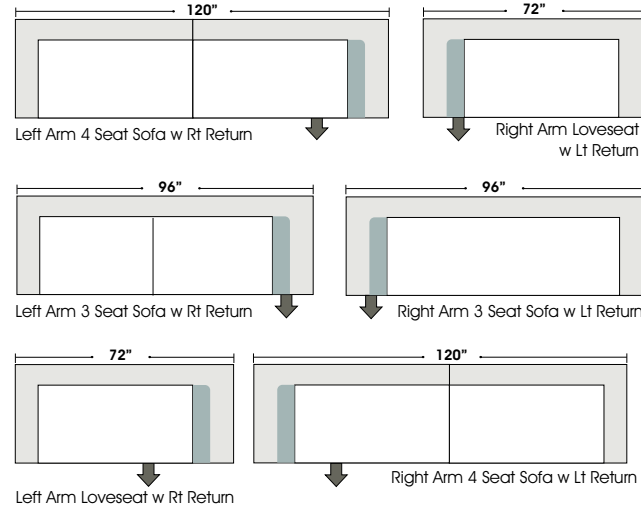

Santa Fe

"...finding solutions for families,
especially busy moms."™

www.omnialeather.com www.kathyireland.com

kathy ireland
HOME®

by
OMNIA
FURNITURE

La Vida Buena

02.20.08

STANDARD

RETURN

ONE ARM

OTTOMANS

Features

Standard:

- All Full or Top-Grain Leather
- All hardwood frames

Options:

- Down Seats (Additional Charges Apply)
- Down Backs (Additional Charges Apply)
- No. 33 Firm Seating

Sleeper Options:

- Deluxe Queen Mattress (Additional Charges Apply)
- Air Dream Mattress (Additional Charges Apply)

Special orders shipped within 4-6 weeks

Actual Hard Frame Height - 32"

Note: All sizes are approximate.