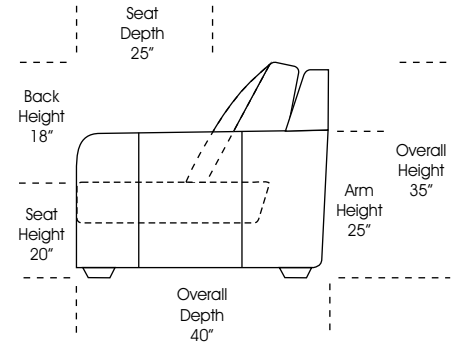

- Deluxe Queen Mattress (Additional Charges Apply)
- Air Dream Mattress (Additional Charges Apply)

**Special orders shipped within 4-6 weeks**

Actual Hard Frame Height - 32"

Note: All sizes are approximate.