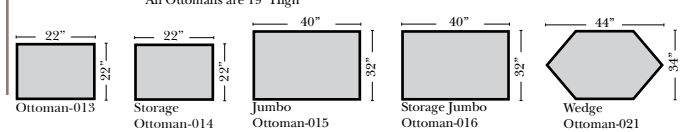

Salerno

European Country

04/27/2010

Standard & Armless

(All 4 seat items ship as one piece if stationary, two pieces if motion installed)

2 Piece Curve Sectional & Ottomans

Features

- Standard:**
- Available in Full & Top Grain Leathers
 - Available in Luxury Fabrics
 - All Hardwood Frames
- Options:**
- Down Seats (additional Charge)
 - No. 33 Firm Foam
- Sleeper Options: (All the below options are at additional charges)**
- Full Sleeper available w/Standard Mattress
 - Deluxe Innerspring Mattress: Full
 - Air Dream Coil Mattress: Full Only

L-Shape / 90 Degree Sectional

(All 4 seat items ship as one piece if stationary, two pieces if motion installed)

Note:

All Dimensions are approximate, if accuracy is crucial, please contact us for validation of the dimensions shown. However, a 1" to 2" variance can still apply due to foam and upholstery.