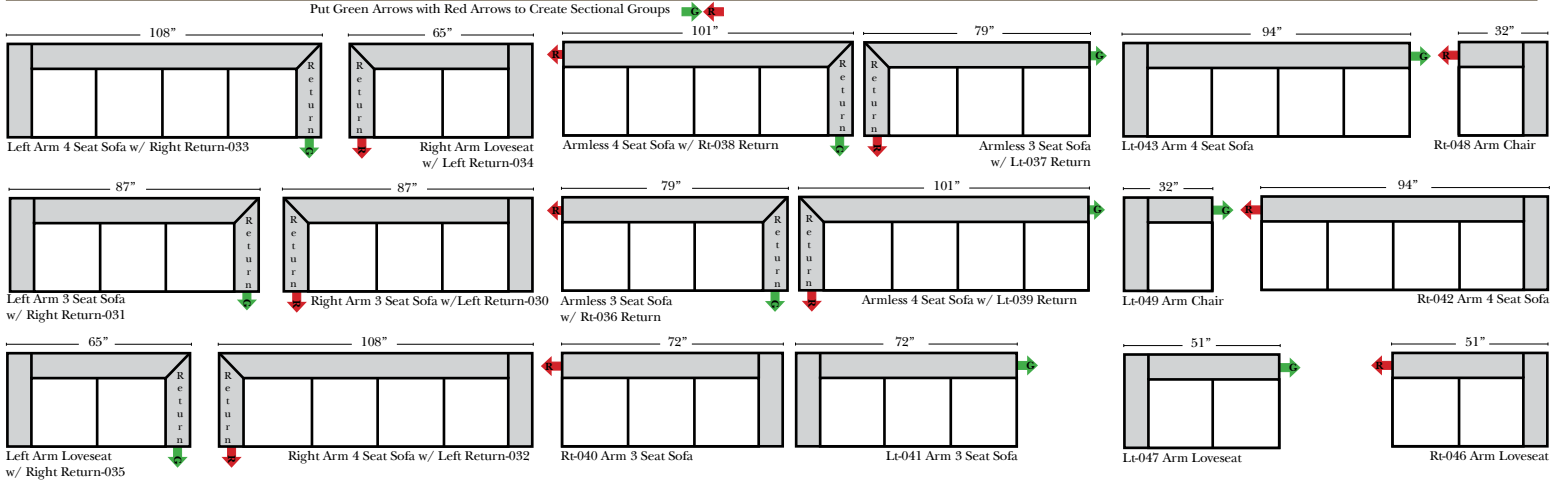

Salerno

European Country

04/27/2010

Standard & Armless

(All 4 seat items ship as one piece if stationary, two pieces if motion installed)

2 Piece Curve Sectional & Ottomans

Features

- Standard:**
- Available in Full & Top Grain Leathers
 - Available in Luxury Fabrics
 - All Hardwood Frames
- Options:**
- Down Seats (additional Charge)
 - No. 33 Firm Foam
- Sleeper Options: (All the below options are at additional charges)**
- Full Sleeper available w/Standard Mattress
 - Deluxe Innerspring Mattress: Full
 - Air Dream Coil Mattress: Full Only

L-Shape / 90 Degree Sectional

(All 4 seat items ship as one piece if stationary, two pieces if motion installed)

Note:

All Dimensions are approximate, if accuracy is crucial, please contact us for validation of the dimensions shown. However, a 1" to 2" variance can still apply due to foam and upholstery.