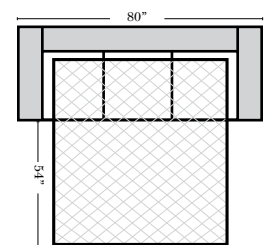

Sleepers

Put Green Arrows with Red Arrows to Create Sectional Groups
Put Blue Arrows with Yellow Arrows to Create Sectional Groups

F-126 Full Sleeper