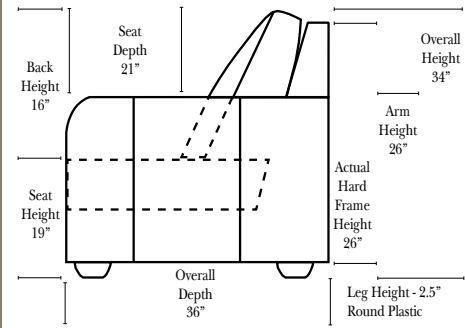

Salerno

European Country

04/27/2010

Standard & Armless

(All 4 seat items ship as one piece if stationary, two pieces if motion installed)

2 Piece Curve Sectional & Ottomans

Features

- Standard:**
- Available in Full & Top Grain Leathers
 - Available in Luxury Fabrics
 - All Hardwood Frames
- Options:**
- Down Seats (additional Charge)
 - No. 33 Firm Foam
- Sleeper Options: (All the below options are at additional charges)**
- Full Sleeper available w/Standard Mattress
 - Deluxe Innerspring Mattress: Full
 - Air Dream Coil Mattress: Full Only

L-Shape / 90 Degree Sectional

(All 4 seat items ship as one piece if stationary, two pieces if motion installed)

Note:

All Dimensions are approximate, if accuracy is crucial, please contact us for validation of the dimensions shown. However, a 1" to 2" variance can still apply due to foam and upholstery.