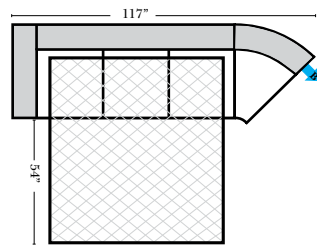

L-Shape / 90 Degree Sectional

(All 4 seat items ship as one piece if stationary, two pieces if motion installed)

Note:

All Dimensions are approximate, if accuracy is crucial, please contact us for validation of the dimensions shown. However, a 1" to 2" variance can still apply due to foam and upholstery.

Conversation Sectionals
for this style not available
at this time

Sleepers

Put Green Arrows with Red Arrows to Create Sectional Groups
Put Blue Arrows with Yellow Arrows to Create Sectional Groups

F-126 Full Sleeper

FL-129 Left Arm Full Sleeper

FR-128 Right Arm Full Sleeper

FL-137 Left Arm Full Sleeper w/ 1/2 Curve

FR-136 Right Arm Full Sleeper w/ 1/2 Curve

Suggested Configurations

The Suggested Configurations below are only a sample of what the imagination can create, please enjoy creating the configuration that fits your lifestyle, using the ideas below and from the items on the opposite page.