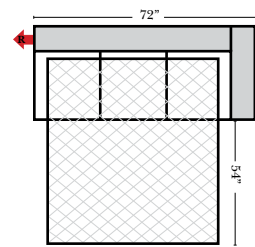

L-Shape / 90 Degree Sectional

(All 4 seat items ship as one piece if stationary, two pieces if motion installed)

Note:

All Dimensions are approximate, if accuracy is crucial, please contact us for validation of the dimensions shown. However, a 1" to 2" variance can still apply due to foam and upholstery.

Conversation Sectionals
for this style not available
at this time

Sleepers

Put Green Arrows with Red Arrows to Create Sectional Groups
Put Blue Arrows with Yellow Arrows to Create Sectional Groups

F-126 Full Sleeper

FL-129 Left Arm Full Sleeper

FR-128 Right Arm Full Sleeper

FL-137 Left Arm Full Sleeper w/ 1/2 Curve

FR-136 Right Arm Full Sleeper w/ 1/2 Curve

Suggested Configurations

The Suggested Configurations below are only a sample of what the imagination can create, please enjoy creating the configuration that fits your lifestyle, using the ideas below and from the items on the opposite page.