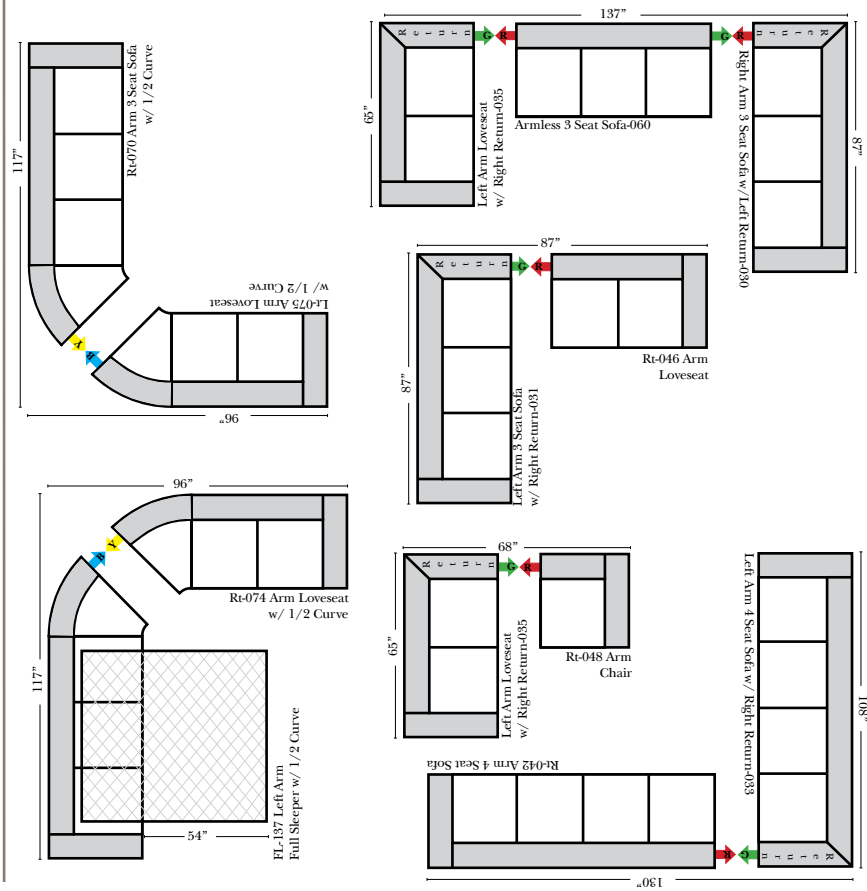

L-Shape / 90 Degree Sectional

(All 4 seat items ship as one piece if stationary, two pieces if motion installed)

Note:

All Dimensions are approximate, if accuracy is crucial, please contact us for validation of the dimensions shown. However, a 1" to 2" variance can still apply due to foam and upholstery.

FL-129 Left Arm Full Sleeper

FR-128 Right Arm Full Sleeper

FL-137 Left Arm Full Sleeper w/ 1/2 Curve

FR-136 Right Arm Full Sleeper w/ 1/2 Curve

Suggested Configurations

The Suggested Configurations below are only a sample of what the imagination can create, please enjoy creating the configuration that fits your lifestyle, using the ideas below and from the items on the opposite page.