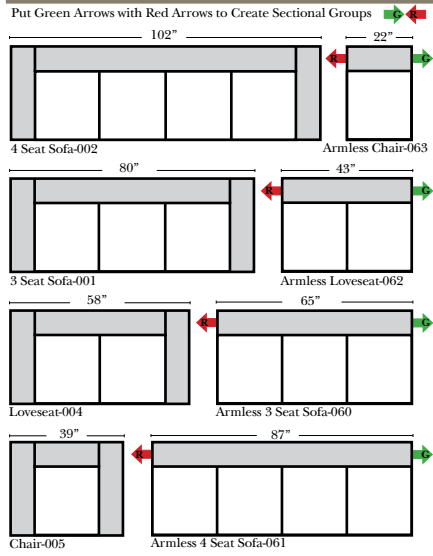

Salerno

European Country

04/27/2010

Standard & Armless

(All 4 seat items ship as one piece if stationary, two pieces if motion installed)

2 Piece Curve Sectional & Ottomans

Features

- Standard:**
- Available in Full & Top Grain Leathers
 - Available in Luxury Fabrics
 - All Hardwood Frames
- Options:**
- Down Seats (additional Charge)
 - No. 33 Firm Foam
- Sleeper Options: (All the below options are at additional charges)**
- Full Sleeper available w/Standard Mattress
 - Deluxe Innerspring Mattress: Full
 - Air Dream Coil Mattress: Full Only

L-Shape / 90 Degree Sectional

(All 4 seat items ship as one piece if stationary, two pieces if motion installed)

Note:

All Dimensions are approximate, if accuracy is crucial, please contact us for validation of the dimensions shown. However, a 1" to 2" variance can still apply due to foam and upholstery.