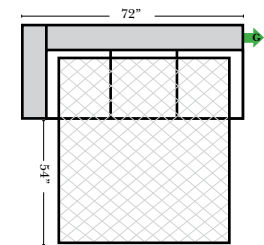

FL-129 Left Arm Full Sleeper