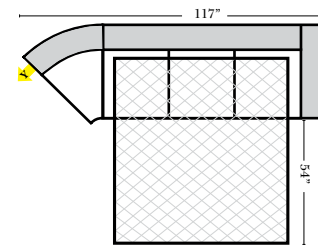

L-Shape / 90 Degree Sectional

(All 4 seat items ship as one piece if stationary, two pieces if motion installed)

Note:

All Dimensions are approximate, if accuracy is crucial, please contact us for validation of the dimensions shown. However, a 1" to 2" variance can still apply due to foam and upholstery.

Conversation Sectionals
for this style not available
at this time

Sleepers

Put Green Arrows with Red Arrows to Create Sectional Groups
Put Blue Arrows with Yellow Arrows to Create Sectional Groups

F-126 Full Sleeper

FL-129 Left Arm Full Sleeper

FR-128 Right Arm Full Sleeper

FL-137 Left Arm Full Sleeper w/ 1/2 Curve

FR-136 Right Arm Full Sleeper w/ 1/2 Curve

Suggested Configurations

The Suggested Configurations below are only a sample of what the imagination can create, please enjoy creating the configuration that fits your lifestyle, using the ideas below and from the items on the opposite page.