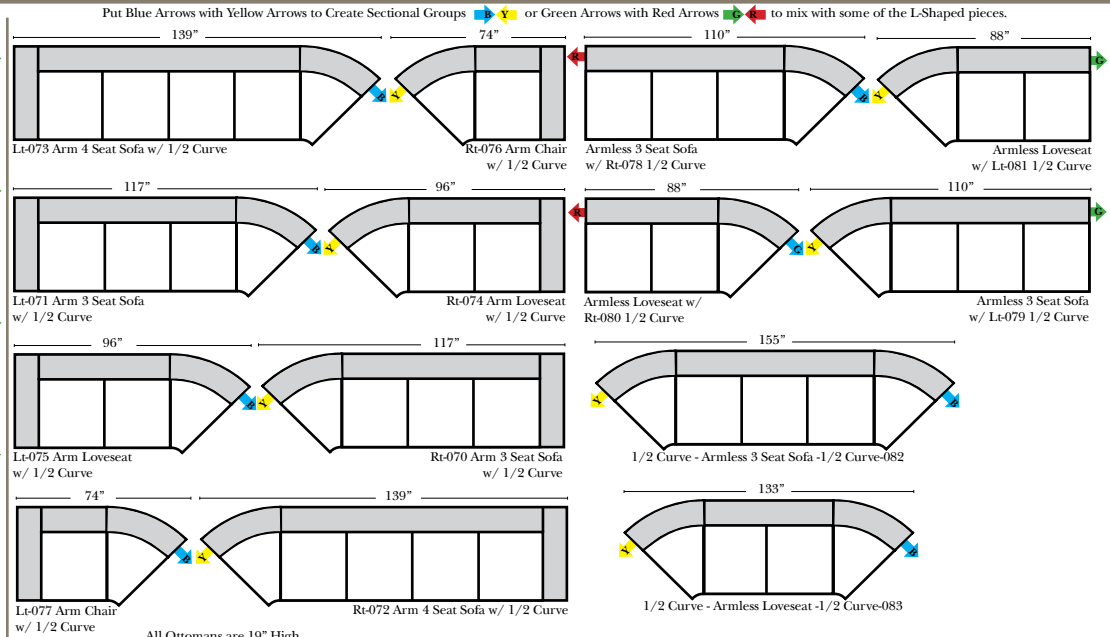

Salerno

European Country

04/27/2010

Standard & Armless

(All 4 seat items ship as one piece if stationary, two pieces if motion installed)

2 Piece Curve Sectional & Ottomans

Features

- Standard:**
- Available in Full & Top Grain Leathers
 - Available in Luxury Fabrics
 - All Hardwood Frames
- Options:**
- Down Seats (additional Charge)
 - No. 33 Firm Foam
- Sleeper Options: (All the below options are at additional charges)**
- Full Sleeper available w/Standard Mattress
 - Deluxe Innerspring Mattress: Full
 - Air Dream Coil Mattress: Full Only

L-Shape / 90 Degree Sectional

(All 4 seat items ship as one piece if stationary, two pieces if motion installed)

Note:

All Dimensions are approximate, if accuracy is crucial, please contact us for validation of the dimensions shown. However, a 1" to 2" variance can still apply due to foam and upholstery.