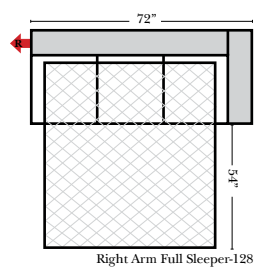

Sleepers

Put Green Arrows with Red Arrows to Create Sectional Groups
Put Blue Arrows with Yellow Arrows to Create Sectional Groups