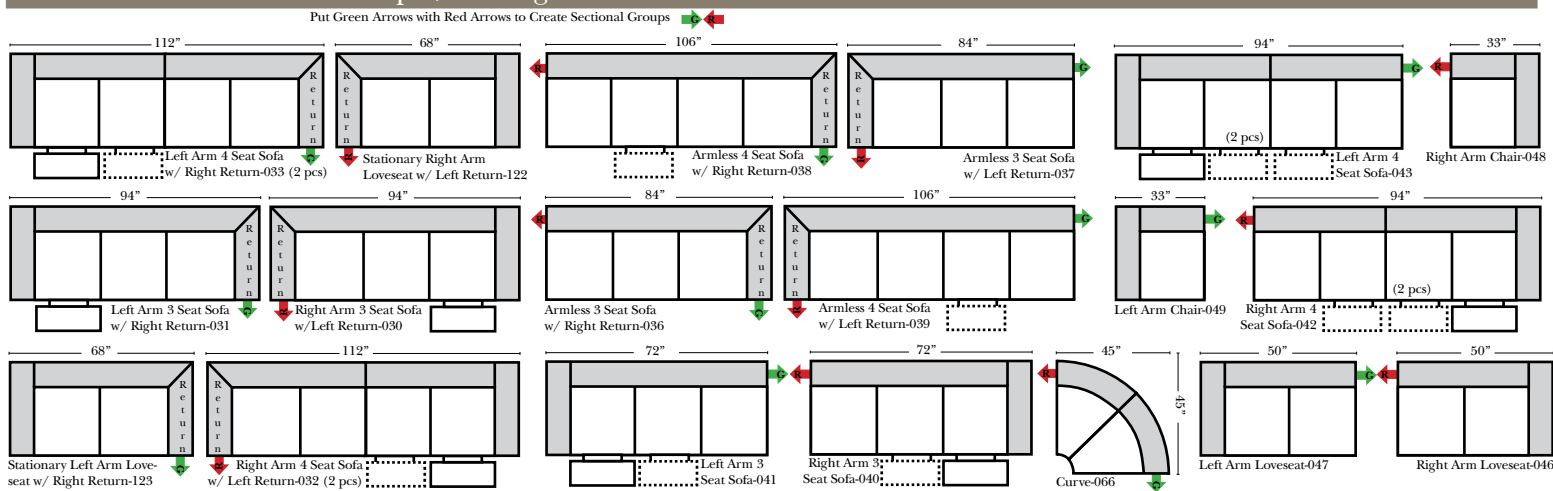

2 Piece Curve Sectional & Ottomans

Features

- Standard:**
- Available in Full & Top Grain Leathers
 - Available in Luxury Fabrics
 - All Hardwood Frames
- Options:**
- No. 33 Firm Foam (N/C Option)
 - Console Table - Standard as Espresso finish (N/C Option is Honey Oak finish)
 - Cup Holders - Standard as Silver finish (N/C Option is Black or Hammered Antique Finish)
 - Sofa Center Recliner (Additional Charge)
 - Motorized Recliner Mechanism (additional Charge)
 - Swivel Recliner Base (additional Charge)
 - Swivel Glider Mechanism (additional Charge)
 - Lift Chair Dual Motor Mechanism (additional Charge)
- Sleeper Options:** (All the below options are at additional charges)
- Full Sleeper available w/Standard Mattress
 - Deluxe Innerspring Mattress: Full
 - Air Dream Coil Mattress: Full Only

L-Shape / 90 Degree Sectional

(All 4 seat items ship as one piece if stationary, two pieces if motion installed)

Note:

All Dimensions are approximate, if accuracy is crucial, please contact us for validation of the dimensions shown. However, a 1" to 2" variance can still apply due to foam and upholstery.