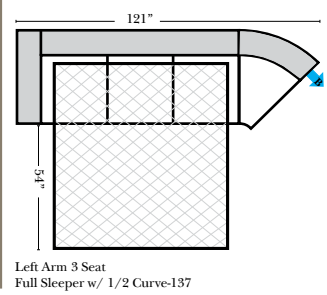

Sleepers

Put Green Arrows with Red Arrows to Create Sectional Groups
Put Blue Arrows with Yellow Arrows to Create Sectional Groups