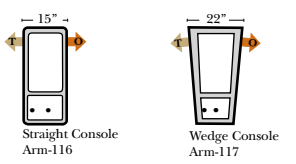

Chaise & Conversation Sectionals

Put Green Arrows with Red Arrows to Create Sectional Groups
Put Orange Arrows with Tan Arrows to Create Sectional Groups