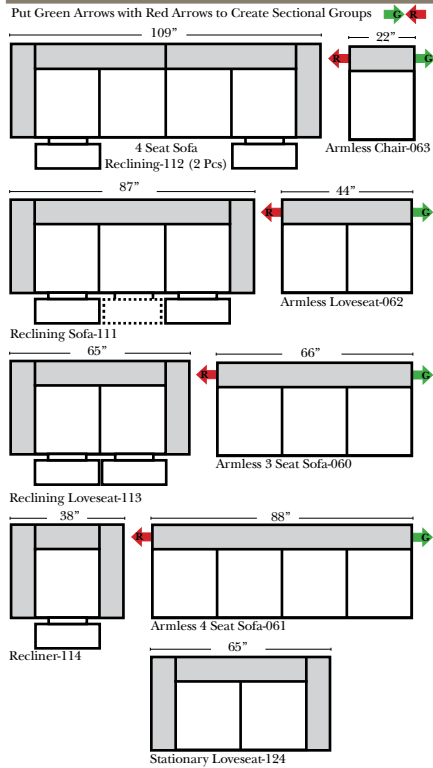

2 Piece Curve Sectional & Ottomans

Features

- Standard:**
- Available in Full & Top Grain Leathers
 - Available in Luxury Fabrics
 - All Hardwood Frames
- Options:**
- No. 33 Firm Foam (N/C Option)
 - Console Table - Standard as Espresso finish (N/C Option is Honey Oak finish)
 - Cup Holders - Standard as Silver finish (N/C Option is Black or Hammered Antique Finish)
 - Sofa Center Recliner (Additional Charge)
 - Motorized Recliner Mechanism (additional Charge)
 - Swivel Recliner Base (additional Charge)
 - Swivel Glider Mechanism (additional Charge)
 - Lift Chair Dual Motor Mechanism (additional Charge)
- Sleeper Options:** (All the below options are at additional charges)
- Full Sleeper available w/Standard Mattress
 - Deluxe Innerspring Mattress: Full
 - Air Dream Coil Mattress: Full Only

L-Shape / 90 Degree Sectional

(All 4 seat items ship as one piece if stationary, two pieces if motion installed)

Note:

All Dimensions are approximate, if accuracy is crucial, please contact us for validation of the dimensions shown. However, a 1" to 2" variance can still apply due to foam and upholstery.