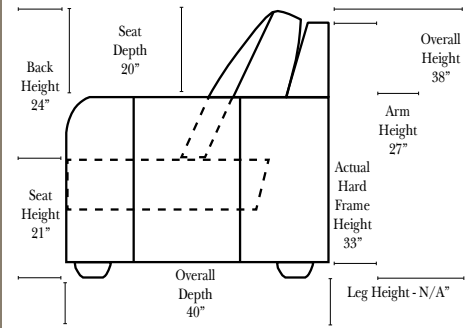

2 Piece Curve Sectional & Ottomans

Features

- Standard:**
- Available in Full & Top Grain Leathers
 - Available in Luxury Fabrics
 - All Hardwood Frames
- Options:**
- No. 33 Firm Foam (N/C Option)
 - Console Table - Standard as Espresso finish (N/C Option is Honey Oak finish)
 - Cup Holders - Standard as Silver finish (N/C Option is Black or Hammered Antique Finish)
 - Sofa Center Recliner (Additional Charge)
 - Motorized Recliner Mechanism (additional Charge)
 - Swivel Recliner Base (additional Charge)
 - Swivel Glider Mechanism (additional Charge)
 - Lift Chair Dual Motor Mechanism (additional Charge)
- Sleeper Options:** (All the below options are at additional charges)
- Full Sleeper available w/Standard Mattress
 - Deluxe Innerspring Mattress: Full
 - Air Dream Coil Mattress: Full Only

L-Shape / 90 Degree Sectional

(All 4 seat items ship as one piece if stationary, two pieces if motion installed)

Note:

All Dimensions are approximate, if accuracy is crucial, please contact us for validation of the dimensions shown. However, a 1" to 2" variance can still apply due to foam and upholstery.