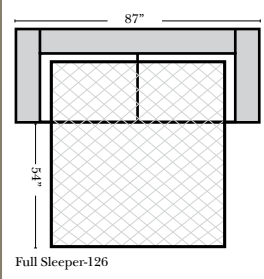

Sleepers

Put Green Arrows with Red Arrows to Create Sectional Groups
Put Blue Arrows with Yellow Arrows to Create Sectional Groups