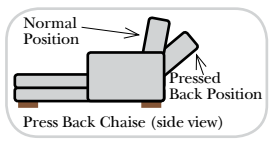

Chaise & Conversation Sectionals

Put Green Arrows with Red Arrows to Create Sectional Groups
Put Orange Arrows with Tan Arrows to Create Sectional Groups