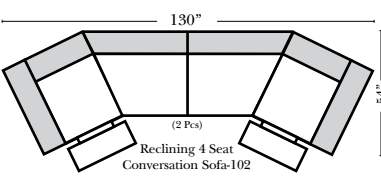

Chaise & Conversation Sectionals

Put Green Arrows with Red Arrows to Create Sectional Groups
Put Orange Arrows with Tan Arrows to Create Sectional Groups