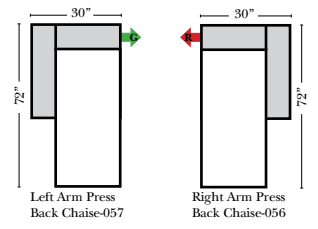

Chaise & Conversation Sectionals

Put Green Arrows with Red Arrows to Create Sectional Groups
Put Orange Arrows with Tan Arrows to Create Sectional Groups