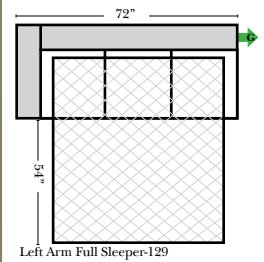

Sleepers

Put Green Arrows with Red Arrows to Create Sectional Groups
Put Blue Arrows with Yellow Arrows to Create Sectional Groups