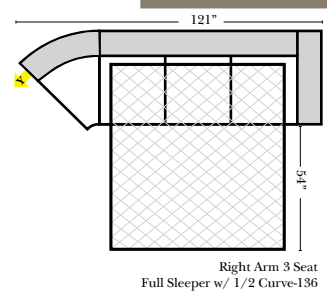

Sleepers

Put Green Arrows with Red Arrows to Create Sectional Groups
Put Blue Arrows with Yellow Arrows to Create Sectional Groups