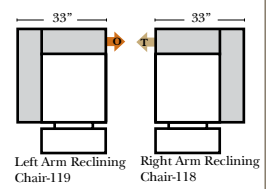

Chaise & Conversation Sectionals

Put Green Arrows with Red Arrows to Create Sectional Groups
Put Orange Arrows with Tan Arrows to Create Sectional Groups