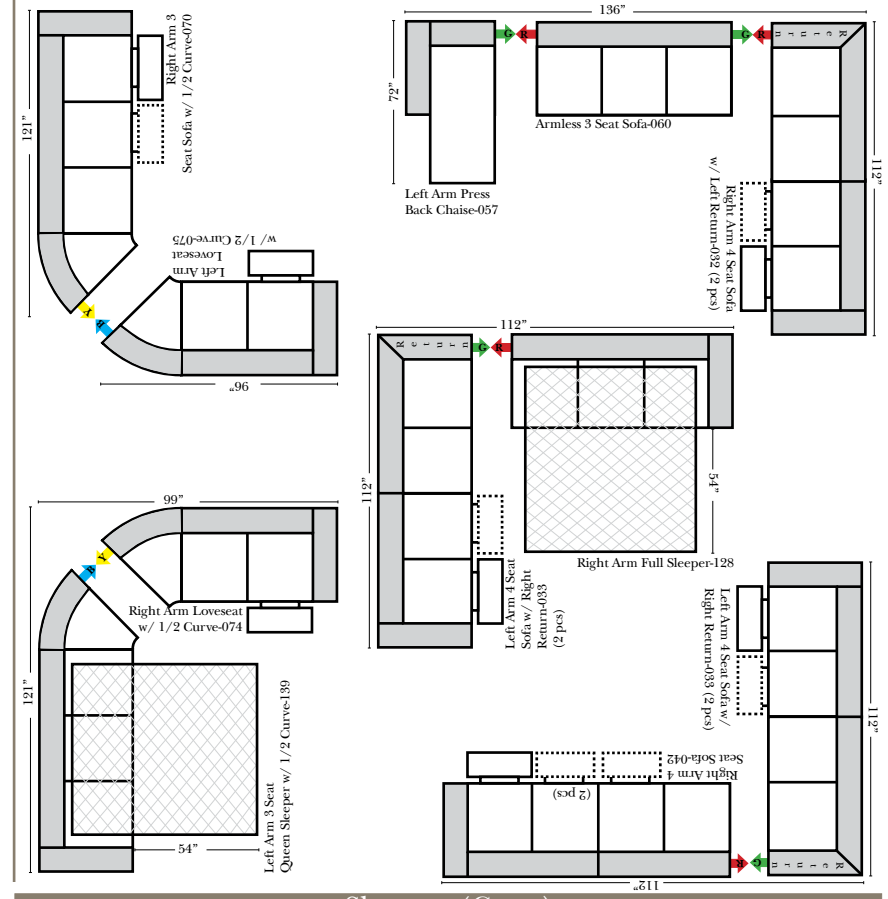

2 Piece Curve Sectional & Ottomans

Features

- Standard:**
- Available in Full & Top Grain Leathers
 - Available in Luxury Fabrics
 - All Hardwood Frames
- Options:**
- No. 33 Firm Foam (N/C Option)
 - Console Table - Standard as Espresso finish (N/C Option is Honey Oak finish)
 - Cup Holders - Standard as Silver finish (N/C Option is Black or Hammered Antique Finish)
 - Sofa Center Recliner (Additional Charge)
 - Motorized Recliner Mechanism (additional Charge)
 - Swivel Recliner Base (additional Charge)
 - Swivel Glider Mechanism (additional Charge)
 - Lift Chair Dual Motor Mechanism (additional Charge)
- Sleeper Options:** (All the below options are at additional charges)
- Full Sleeper available w/Standard Mattress
 - Deluxe Innerspring Mattress: Full
 - Air Dream Coil Mattress: Full Only

L-Shape / 90 Degree Sectional

(All 4 seat items ship as one piece if stationary, two pieces if motion installed)

Note:

All Dimensions are approximate, if accuracy is crucial, please contact us for validation of the dimensions shown. However, a 1" to 2" variance can still apply due to foam and upholstery.

Riviera

Americana

01/03/2010

Chaise & Conversation Sectionals

Put Green Arrows with Red Arrows to Create Sectional Groups
Put Orange Arrows with Tan Arrows to Create Sectional Groups

Sleepers

Put Green Arrows with Red Arrows to Create Sectional Groups
Put Blue Arrows with Yellow Arrows to Create Sectional Groups

Suggested Configurations

The Suggested Configurations below are only a sample of what the imagination can create, please enjoy creating the configuration that fits your lifestyle, using the ideas below and from the items on the opposite page.