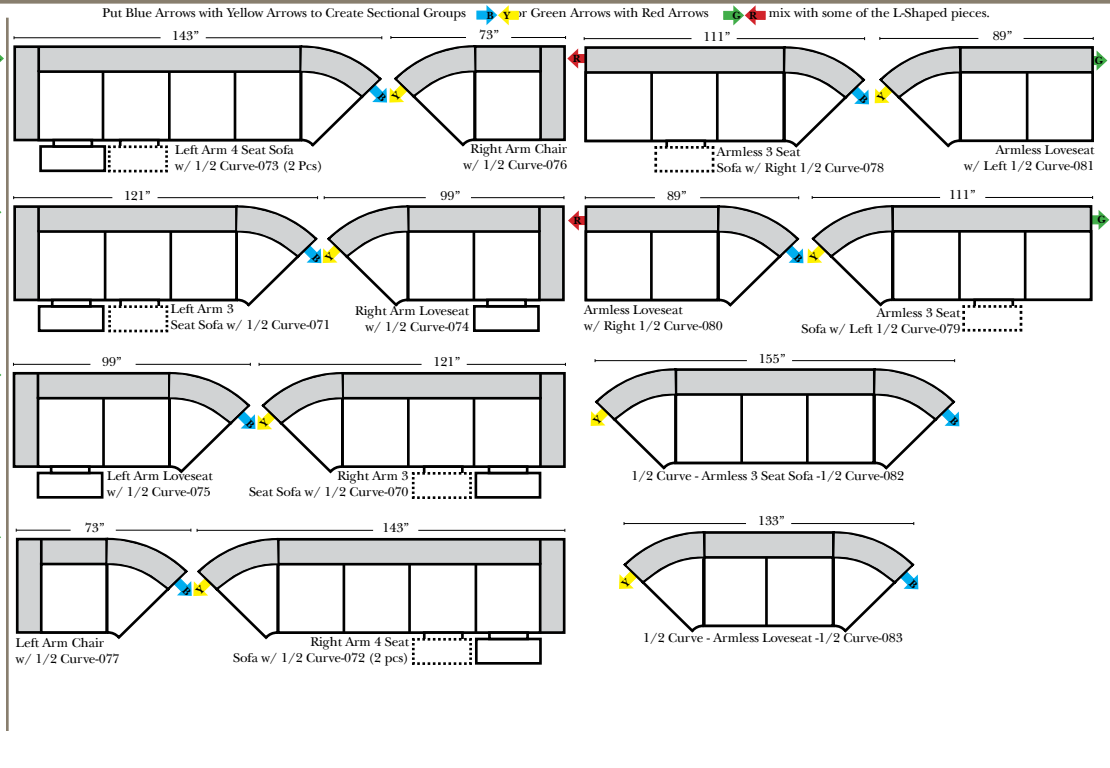

2 Piece Curve Sectional & Ottomans

Features

- Standard:**
- Available in Full & Top Grain Leathers
 - Available in Luxury Fabrics
 - All Hardwood Frames
- Options:**
- No. 33 Firm Foam (N/C Option)
 - Console Table - Standard as Espresso finish (N/C Option is Honey Oak finish)
 - Cup Holders - Standard as Silver finish (N/C Option is Black or Hammered Antique Finish)
 - Sofa Center Recliner (Additional Charge)
 - Motorized Recliner Mechanism (additional Charge)
 - Swivel Recliner Base (additional Charge)
 - Swivel Glider Mechanism (additional Charge)
 - Lift Chair Dual Motor Mechanism (additional Charge)
- Sleeper Options:** (All the below options are at additional charges)
- Full Sleeper available w/Standard Mattress
 - Deluxe Innerspring Mattress: Full
 - Air Dream Coil Mattress: Full Only

L-Shape / 90 Degree Sectional

(All 4 seat items ship as one piece if stationary, two pieces if motion installed)

Note:

All Dimensions are approximate, if accuracy is crucial, please contact us for validation of the dimensions shown. However, a 1" to 2" variance can still apply due to foam and upholstery.