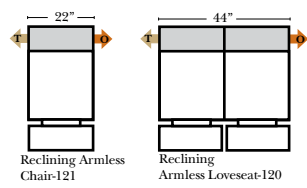

Chaise & Conversation Sectionals

Put Green Arrows with Red Arrows to Create Sectional Groups
Put Orange Arrows with Tan Arrows to Create Sectional Groups