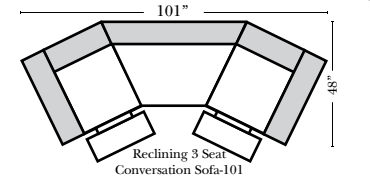

Sleeper Options: (No Sleeper available on this style)

L-Shape / 90 Degree Sectional

(All 4 seat items ship as one piece if stationary, two pieces if motion installed)

Note:

All Dimensions are approximate, if accuracy is crucial, please contact us for validation of the dimensions shown. However, a 1" to 2" variance can still apply due to foam and upholstery.

Ridgewood

Architectural

05/02/2010

Chaise, Curves/Wedges & Conversation Sectionals

Sleepers

Suggested Configurations

Put Green Arrows with Red Arrows to Create Sectional Groups
Put Orange Arrows with Tan Arrows to Create Sectional Groups

Put Green Arrows with Red Arrows to Create Sectional Groups
Put Blue Arrows with Yellow Arrows to Create Sectional Groups

(No other configurations can be put between the 4 Seat Conversation Sofa pieces)