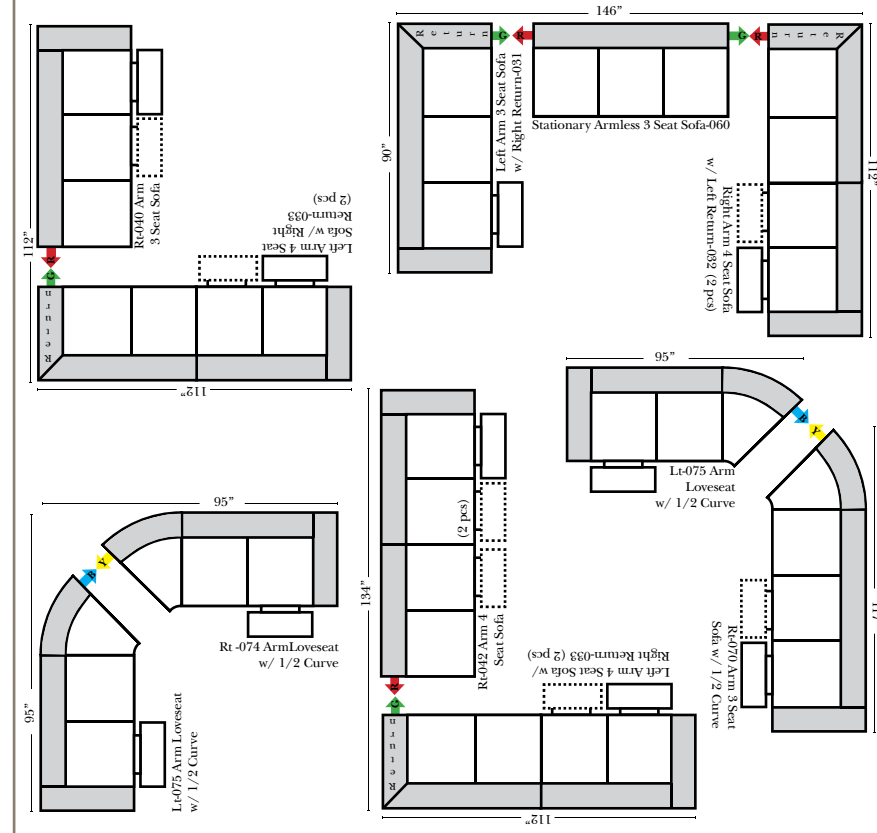

Sleepers
for this style not available
at this time