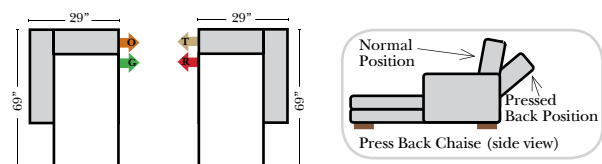

Chaise, Curves/Wedges & Conversation Sectionals

Sleepers

Suggested Configurations

Put Green Arrows with Red Arrows to Create Sectional Groups
Put Orange Arrows with Tan Arrows to Create Sectional Groups

Put Green Arrows with Red Arrows to Create Sectional Groups
Put Blue Arrows with Yellow Arrows to Create Sectional Groups

(No other configurations can be put between the 4 Seat Conversation Sofa pieces)

Sleepers
for this style not available
at this time

The Suggested Configurations below are only a sample of what the imagination can create, please enjoy creating the configuration that fits your lifestyle, using the ideas below and from the items on the opposite page.