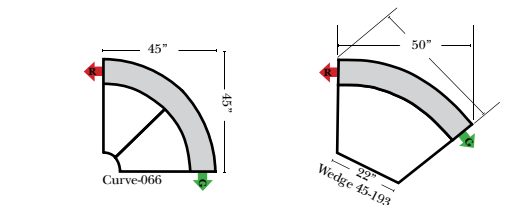

Chaise, Curves/Wedges & Conversation Sectionals

Sleepers

Suggested Configurations

Put Green Arrows with Red Arrows to Create Sectional Groups
Put Orange Arrows with Tan Arrows to Create Sectional Groups

Put Green Arrows with Red Arrows to Create Sectional Groups
Put Blue Arrows with Yellow Arrows to Create Sectional Groups

(No other configurations can be put between the 4 Seat Conversation Sofa pieces)

Sleepers
for this style not available
at this time

The Suggested Configurations below are only a sample of what the imagination can create, please enjoy creating the configuration that fits your lifestyle, using the ideas below and from the items on the opposite page.