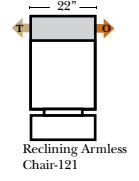

Chaise, Curves/Wedges & Conversation Sectionals

Sleepers

Suggested Configurations

Put Green Arrows with Red Arrows to Create Sectional Groups
Put Orange Arrows with Tan Arrows to Create Sectional Groups

Put Green Arrows with Red Arrows to Create Sectional Groups
Put Blue Arrows with Yellow Arrows to Create Sectional Groups