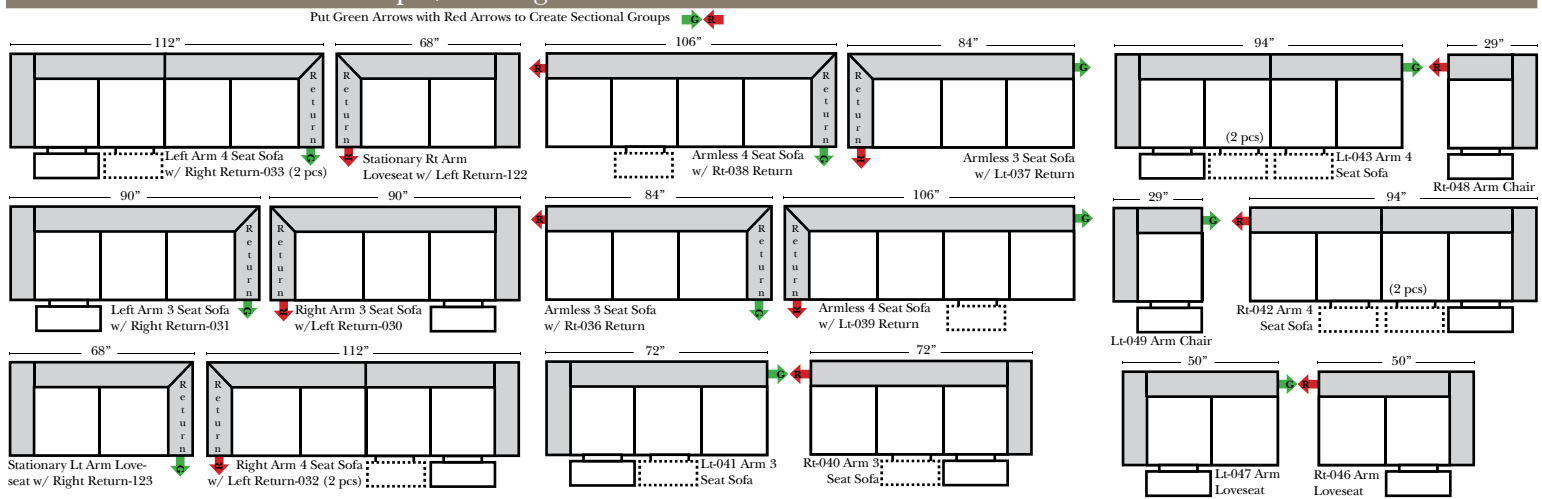

(All 4 seat items ship as one piece if stationary, two pieces if motion installed)

2 Piece Curve Sectional & Ottomans

Features

- Standard:**
- Available in Full & Top Grain Leathers
 - Available in Luxury Fabrics
 - All Hardwood Frames
- Options:**
- No. 33 Firm Foam (N/C Option)
 - Console Table - Standard as Espresso finish (N/C Option is Honey Oak finish)
 - Cup Holders - Standard as Silver finish (N/C Option is Black or Hammered Antique Finish)
 - Sofa Center Recliner (Additional Charge)
 - Motorized Recliner Mechanism (additional Charge)
 - Swivel Recliner Base (additional Charge)
 - Swivel Glider Mechanism (additional Charge)
 - Lift Chair Dual Motor Mechanism (additional Charge)
 - Upholstered Swivel Base - Recliner only (additional Charge)
 - Braided Welt & Saddle Bags (additional Charge)

Sleeper Options: (No Sleeper available on this style)

L-Shape / 90 Degree Sectional

(All 4 seat items ship as one piece if stationary, two pieces if motion installed)

Note:

All Dimensions are approximate, if accuracy is crucial, please contact us for validation of the dimensions shown. However, a 1" to 2" variance can still apply due to foam and upholstery.