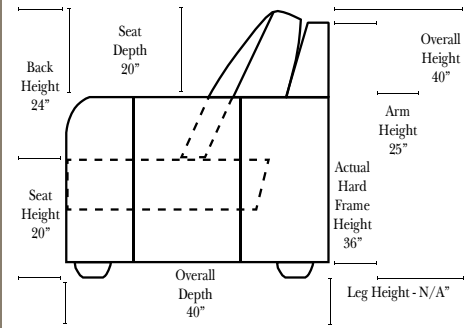

(All 4 seat items ship as one piece if stationary, two pieces if motion installed)

2 Piece Curve Sectional & Ottomans

Features

- Standard:**
- Available in Full & Top Grain Leathers
 - Available in Luxury Fabrics
 - All Hardwood Frames
- Options:**
- No. 33 Firm Foam (N/C Option)
 - Console Table - Standard as Espresso finish (N/C Option is Honey Oak finish)
 - Cup Holders - Standard as Silver finish (N/C Option is Black or Hammered Antique Finish)
 - Sofa Center Recliner (Additional Charge)
 - Motorized Recliner Mechanism (additional Charge)
 - Swivel Recliner Base (additional Charge)
 - Swivel Glider Mechanism (additional Charge)
 - Lift Chair Dual Motor Mechanism (additional Charge)
 - Upholstered Swivel Base - Recliner only (additional Charge)
 - Braided Welt & Saddle Bags (additional Charge)

Sleeper Options: (No Sleeper available on this style)

L-Shape / 90 Degree Sectional

(All 4 seat items ship as one piece if stationary, two pieces if motion installed)

Note:

All Dimensions are approximate, if accuracy is crucial, please contact us for validation of the dimensions shown. However, a 1" to 2" variance can still apply due to foam and upholstery.