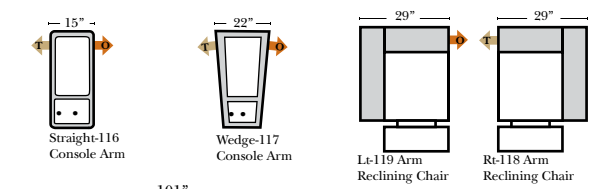

Ridgewood

Architectural

05/02/2010

Chaise, Curves/Wedges & Conversation Sectionals

Sleepers

Suggested Configurations

Put Green Arrows with Red Arrows to Create Sectional Groups
Put Orange Arrows with Tan Arrows to Create Sectional Groups

Put Green Arrows with Red Arrows to Create Sectional Groups
Put Blue Arrows with Yellow Arrows to Create Sectional Groups

(No other configurations can be put between the 4 Seat Conversation Sofa pieces)

Sleepers
for this style not available
at this time

The Suggested Configurations below are only a sample of what the imagination can create, please enjoy creating the configuration that fits your lifestyle, using the ideas below and from the items on the opposite page.