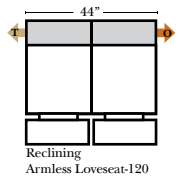

Chaise, Curves/Wedges & Conversation Sectionals

Sleepers

Suggested Configurations

Put Green Arrows with Red Arrows to Create Sectional Groups
Put Orange Arrows with Tan Arrows to Create Sectional Groups

Put Green Arrows with Red Arrows to Create Sectional Groups
Put Blue Arrows with Yellow Arrows to Create Sectional Groups