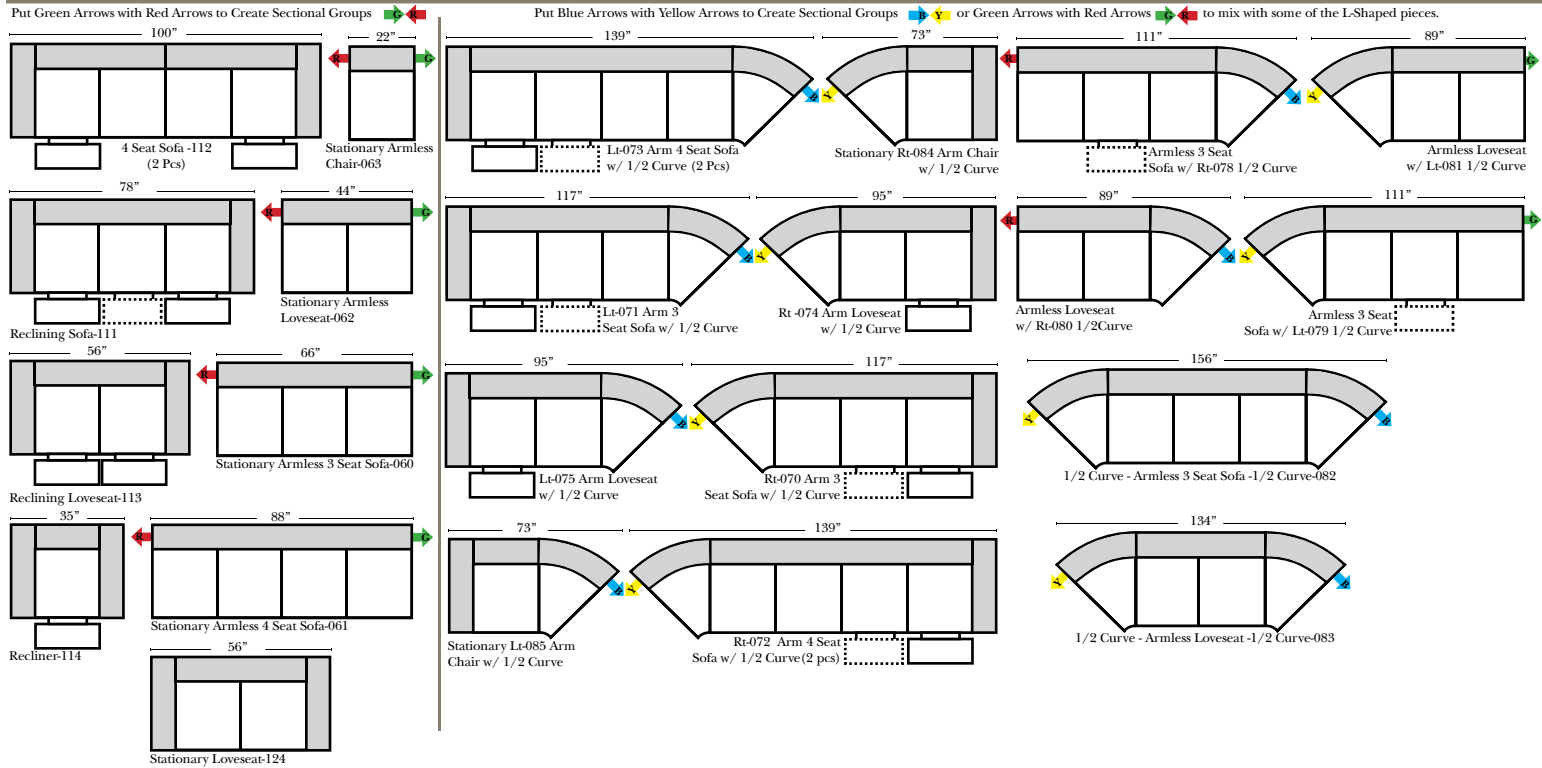

(All 4 seat items ship as one piece if stationary, two pieces if motion installed)

2 Piece Curve Sectional & Ottomans

Features

- Standard:**
- Available in Full & Top Grain Leathers
 - Available in Luxury Fabrics
 - All Hardwood Frames
- Options:**
- No. 33 Firm Foam (N/C Option)
 - Console Table - Standard as Espresso finish (N/C Option is Honey Oak finish)
 - Cup Holders - Standard as Silver finish (N/C Option is Black or Hammered Antique Finish)
 - Sofa Center Recliner (Additional Charge)
 - Motorized Recliner Mechanism (additional Charge)
 - Swivel Recliner Base (additional Charge)
 - Swivel Glider Mechanism (additional Charge)
 - Lift Chair Dual Motor Mechanism (additional Charge)
 - Upholstered Swivel Base - Recliner only (additional Charge)
 - Braided Welt & Saddle Bags (additional Charge)

Sleeper Options: (No Sleeper available on this style)

L-Shape / 90 Degree Sectional

(All 4 seat items ship as one piece if stationary, two pieces if motion installed)

Note:

All Dimensions are approximate, if accuracy is crucial, please contact us for validation of the dimensions shown. However, a 1" to 2" variance can still apply due to foam and upholstery.

Put Green Arrows with Red Arrows to Create Sectional Groups
Put Blue Arrows with Yellow Arrows to Create Sectional Groups

(No other configurations can be put between the 4 Seat Conversation Sofa pieces)