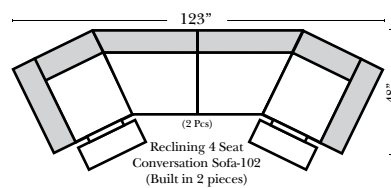

Chaise, Curves/Wedges & Conversation Sectionals

Sleepers

Suggested Configurations

Put Green Arrows with Red Arrows to Create Sectional Groups
Put Orange Arrows with Tan Arrows to Create Sectional Groups

Put Green Arrows with Red Arrows to Create Sectional Groups
Put Blue Arrows with Yellow Arrows to Create Sectional Groups