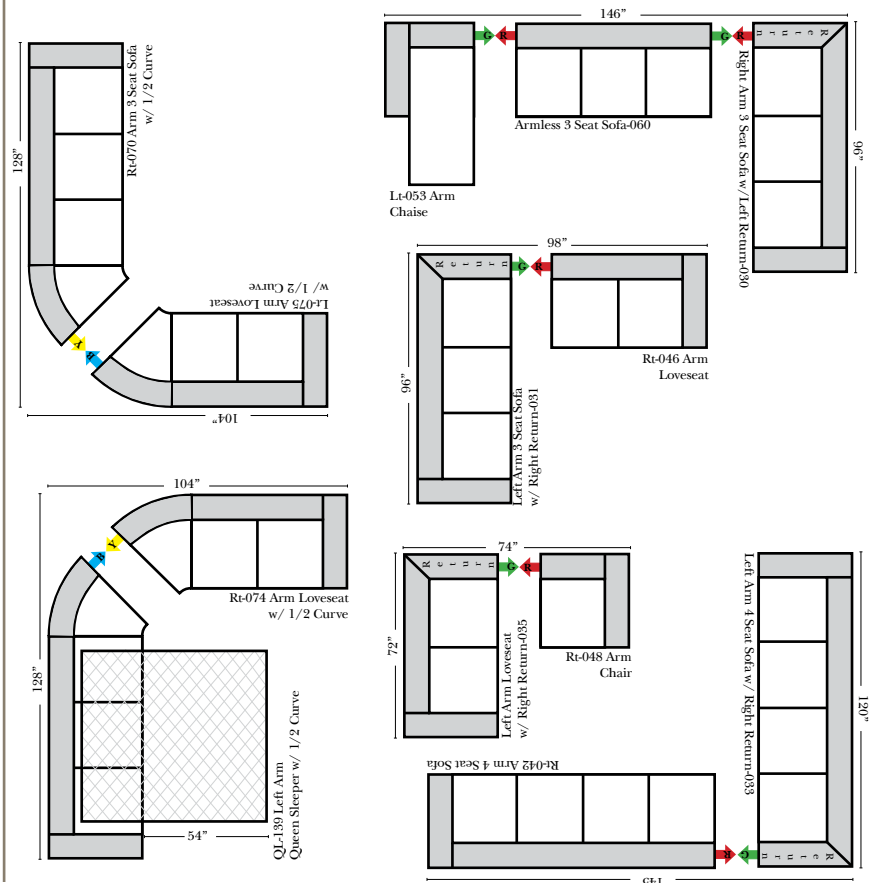

(All 4 seat items ship as one piece if stationary, two pieces if motion installed)

2 Piece Curve Sectional & Ottomans

Features

- Standard:**
- Available in Full & Top Grain Leathers
 - Available in Luxury Fabrics
 - All Hardwood Frames
- Options:**
- Down Seats & Down Backs (additional Charge)
 - No. 33 Firm Foam
- Sleeper Options: (All the below options are at additional charges)**
- Queen Sleeper available w/Standard Mattress
 - Twin Sleeper available w/Standard Mattress
 - Deluxe Innerspring Mattress: Queen / Twin
 - Air Dream Coil Mattress: Queen Only - (No Twin)
 - Hideaway Air Mattress: Queen Only (Shipped in a Separate Box)

L-Shape / 90 Degree Sectional

(All 4 seat items ship as one piece if stationary, two pieces if motion installed)

Note:

All Dimensions are approximate, if accuracy is crucial, please contact us for validation of the dimensions shown. However, a 1" to 2" variance can still apply due to foam and upholstery.

Put Green Arrows with Red Arrows to Create Sectional Groups
Put Orange Arrows with Tan Arrows to Create Sectional Groups

Sleepers

Put Green Arrows with Red Arrows to Create Sectional Groups
Put Blue Arrows with Yellow Arrows to Create Sectional Groups

Suggested Configurations

The Suggested Configurations below are only a sample of what the imagination can create, please enjoy creating the configuration that fits your lifestyle, using the ideas below and from the items on the opposite page.