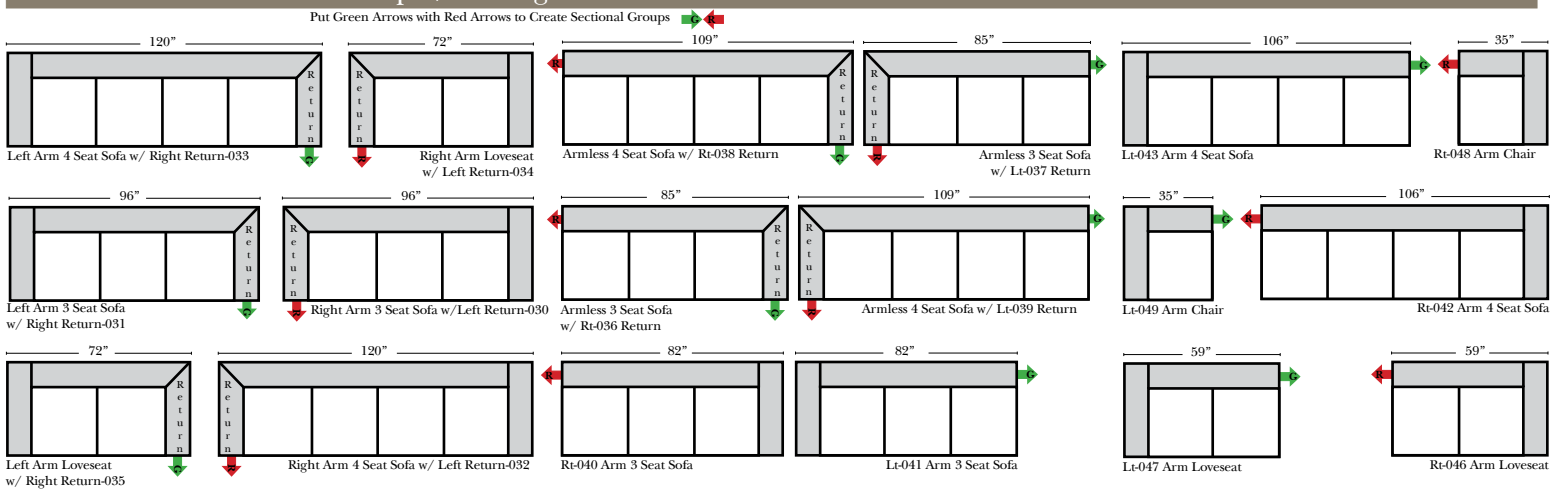

(All 4 seat items ship as one piece if stationary, two pieces if motion installed)

2 Piece Curve Sectional & Ottomans

Features

- Standard:**
- Available in Full & Top Grain Leathers
 - Available in Luxury Fabrics
 - All Hardwood Frames
- Options:**
- Down Seats & Down Backs (additional Charge)
 - No. 33 Firm Foam
- Sleeper Options: (All the below options are at additional charges)**
- Queen Sleeper available w/Standard Mattress
 - Twin Sleeper available w/Standard Mattress
 - Deluxe Innerspring Mattress: Queen / Twin
 - Air Dream Coil Mattress: Queen Only - (No Twin)
 - Hideaway Air Mattress: Queen Only (Shipped in a Separate Box)

L-Shape / 90 Degree Sectional

(All 4 seat items ship as one piece if stationary, two pieces if motion installed)

Note:

All Dimensions are approximate, if accuracy is crucial, please contact us for validation of the dimensions shown. However, a 1" to 2" variance can still apply due to foam and upholstery.