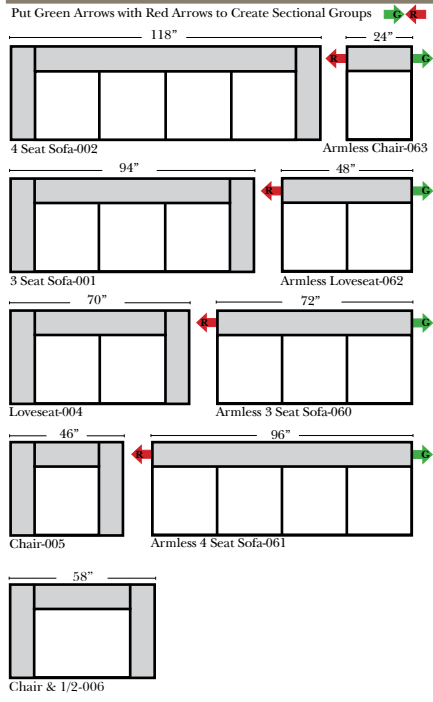

(All 4 seat items ship as one piece if stationary, two pieces if motion installed)

2 Piece Curve Sectional & Ottomans

Features

- Standard:**
- Available in Full & Top Grain Leathers
 - Available in Luxury Fabrics
 - All Hardwood Frames
- Options:**
- Down Seats & Down Backs (additional Charge)
 - No. 33 Firm Foam
- Sleeper Options: (All the below options are at additional charges)**
- Queen Sleeper available w/Standard Mattress
 - Twin Sleeper available w/Standard Mattress
 - Deluxe Innerspring Mattress: Queen / Twin
 - Air Dream Coil Mattress: Queen Only - (No Twin)
 - Hideaway Air Mattress: Queen Only (Shipped in a Separate Box)

L-Shape / 90 Degree Sectional

(All 4 seat items ship as one piece if stationary, two pieces if motion installed)

Note:

All Dimensions are approximate, if accuracy is crucial, please contact us for validation of the dimensions shown. However, a 1" to 2" variance can still apply due to foam and upholstery.