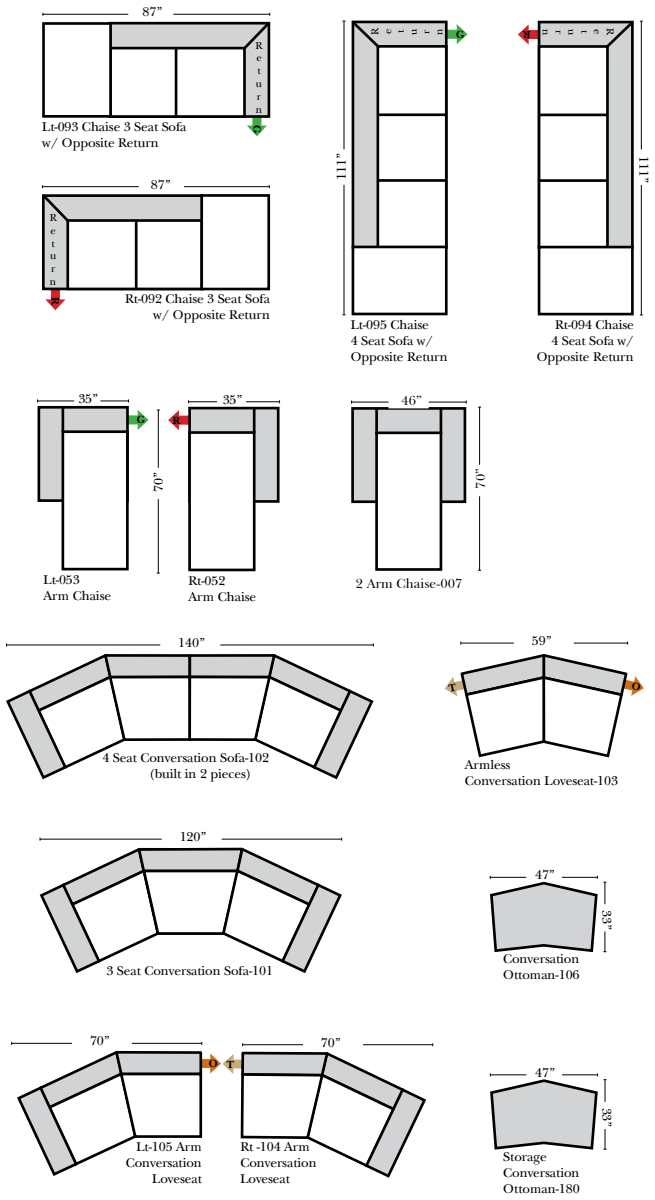

Fashion...Quality...Value...and Safety™

“...finding solutions for families, especially busy moms.”™

by OMNIA FURNITURE

www.omnialeather.com www.kathyireland.com

Prescott

Americana

03/12/2010

Chaise & Conversation Sectionals

Put Green Arrows with Red Arrows to Create Sectional Groups
Put Orange Arrows with Tan Arrows to Create Sectional Groups