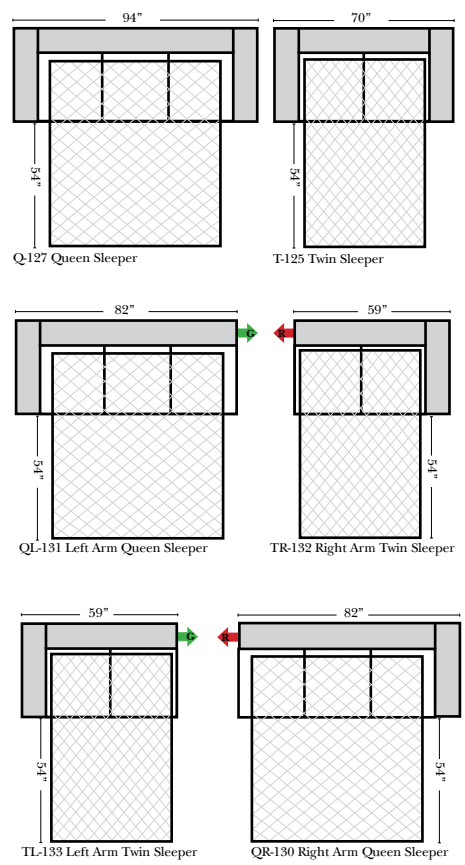

Sleepers

Put Green Arrows with Red Arrows to Create Sectional Groups
Put Blue Arrows with Yellow Arrows to Create Sectional Groups