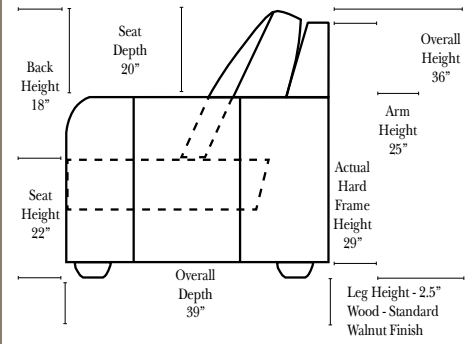

(All 4 seat items ship as one piece if stationary, two pieces if motion installed)

2 Piece Curve Sectional & Ottomans

Features

- Standard:**
- Available in Full & Top Grain Leathers
 - Available in Luxury Fabrics
 - All Hardwood Frames
- Options:**
- Down Seats & Down Backs (additional Charge)
 - No. 33 Firm Foam
- Sleeper Options: (All the below options are at additional charges)**
- Queen Sleeper available w/Standard Mattress
 - Twin Sleeper available w/Standard Mattress
 - Deluxe Innerspring Mattress: Queen / Twin
 - Air Dream Coil Mattress: Queen Only - (No Twin)
 - Hideaway Air Mattress: Queen Only (Shipped in a Separate Box)

L-Shape / 90 Degree Sectional

(All 4 seat items ship as one piece if stationary, two pieces if motion installed)

Note:

All Dimensions are approximate, if accuracy is crucial, please contact us for validation of the dimensions shown. However, a 1" to 2" variance can still apply due to foam and upholstery.