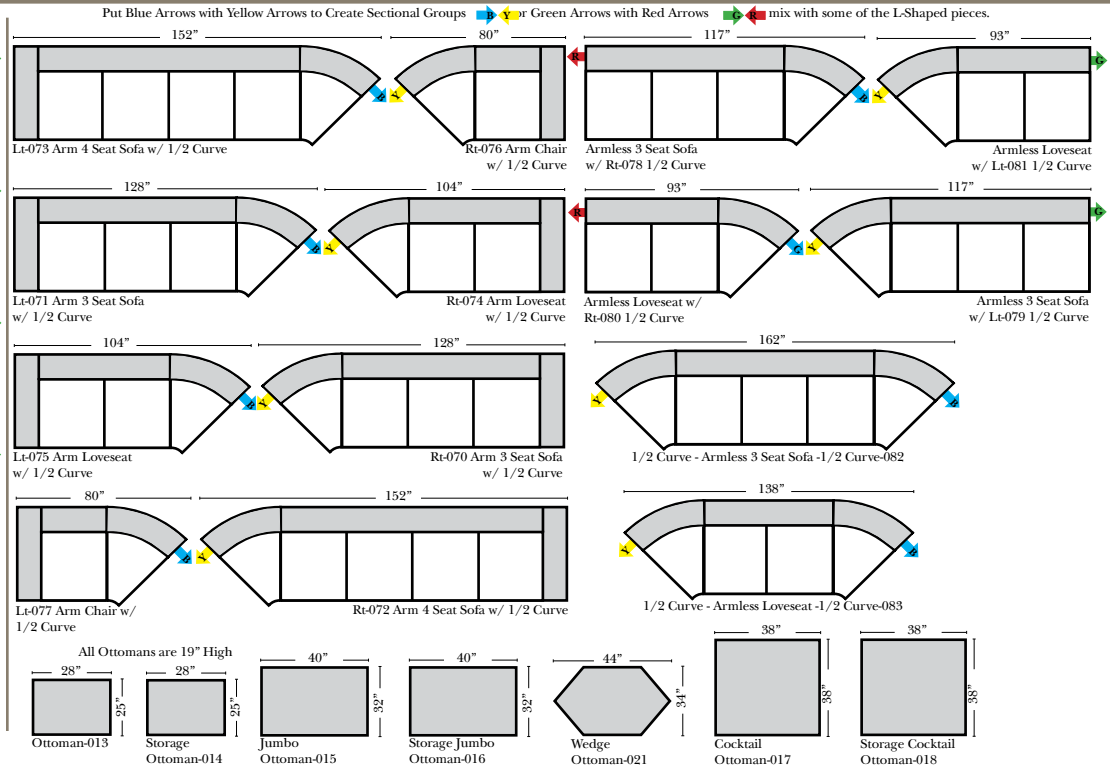

(All 4 seat items ship as one piece if stationary, two pieces if motion installed)

2 Piece Curve Sectional & Ottomans

Features

- Standard:**
- Available in Full & Top Grain Leathers
 - Available in Luxury Fabrics
 - All Hardwood Frames
- Options:**
- Down Seats & Down Backs (additional Charge)
 - No. 33 Firm Foam
- Sleeper Options: (All the below options are at additional charges)**
- Queen Sleeper available w/Standard Mattress
 - Twin Sleeper available w/Standard Mattress
 - Deluxe Innerspring Mattress: Queen / Twin
 - Air Dream Coil Mattress: Queen Only - (No Twin)
 - Hideaway Air Mattress: Queen Only (Shipped in a Separate Box)

L-Shape / 90 Degree Sectional

(All 4 seat items ship as one piece if stationary, two pieces if motion installed)

Note:

All Dimensions are approximate, if accuracy is crucial, please contact us for validation of the dimensions shown. However, a 1" to 2" variance can still apply due to foam and upholstery.

Put Green Arrows with Red Arrows to Create Sectional Groups
Put Orange Arrows with Tan Arrows to Create Sectional Groups

Sleepers

Put Green Arrows with Red Arrows to Create Sectional Groups
Put Blue Arrows with Yellow Arrows to Create Sectional Groups