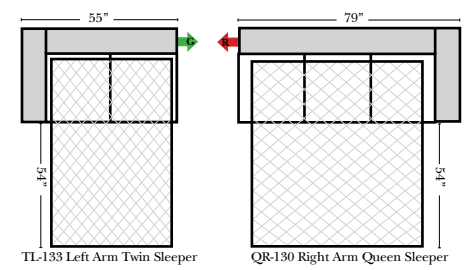

Sleepers

Put Green Arrows with Red Arrows to Create Sectional Groups
Put Blue Arrows with Yellow Arrows to Create Sectional Groups