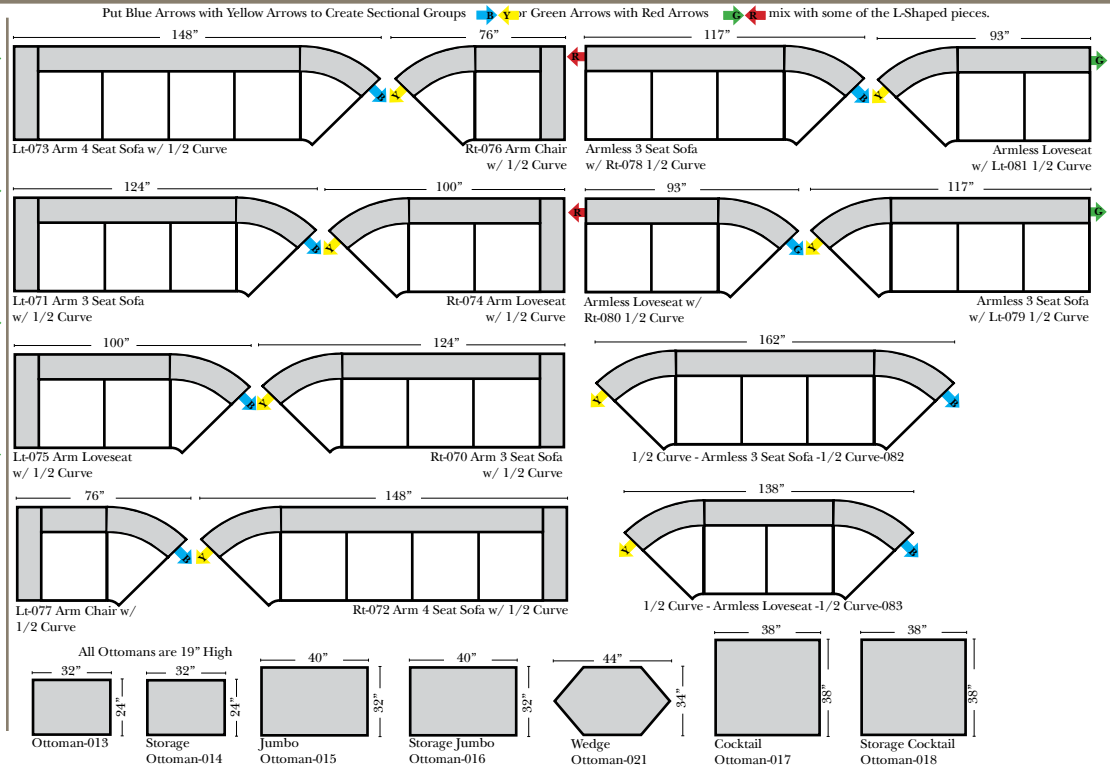

Phoenix

Americana

1/03/2010

Standard & Armless

(All 4 seat items ship as one piece if stationary, two pieces if motion installed)

2 Piece Curve Sectional & Ottomans

Features

- Standard:**
- Available in Full & Top Grain Leathers
 - Available in Luxury Fabrics
 - All Hardwood Frames
- Options:**
- Down Seats & Down Backs (additional Charge)
 - No. 33 Firm Foam
- Sleeper Options: (All the below options are at additional charges)**
- Queen Sleeper available w/Standard Mattress
 - Twin Sleeper available w/Standard Mattress
 - Deluxe Innerspring Mattress: Queen / Twin
 - Air Dream Coil Mattress: Queen Only - (No Twin)
 - Hideaway Air Mattress: Queen Only (Shipped in a Separate Box)

L-Shape / 90 Degree Sectional

(All 4 seat items ship as one piece if stationary, two pieces if motion installed)

Note:

All Dimensions are approximate, if accuracy is crucial, please contact us for validation of the dimensions shown. However, a 1" to 2" variance can still apply due to foam and upholstery.

Put Green Arrows with Red Arrows to Create Sectional Groups
Put Orange Arrows with Tan Arrows to Create Sectional Groups

Sleepers

Put Green Arrows with Red Arrows to Create Sectional Groups
Put Blue Arrows with Yellow Arrows to Create Sectional Groups