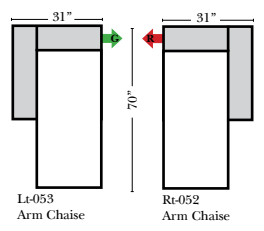

Chaise & Conversation Sectionals

Put Green Arrows with Red Arrows to Create Sectional Groups
Put Orange Arrows with Tan Arrows to Create Sectional Groups