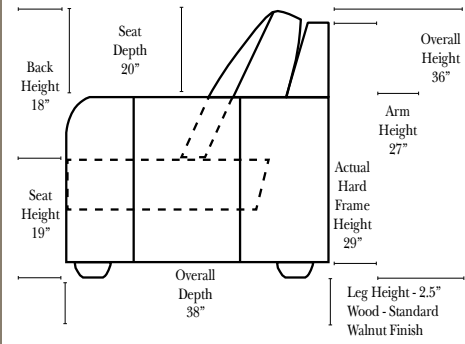

Phoenix

Americana

1/03/2010

Standard & Armless

(All 4 seat items ship as one piece if stationary, two pieces if motion installed)

2 Piece Curve Sectional & Ottomans

Features

- Standard:**
- Available in Full & Top Grain Leathers
 - Available in Luxury Fabrics
 - All Hardwood Frames
- Options:**
- Down Seats & Down Backs (additional Charge)
 - No. 33 Firm Foam
- Sleeper Options: (All the below options are at additional charges)**
- Queen Sleeper available w/Standard Mattress
 - Twin Sleeper available w/Standard Mattress
 - Deluxe Innerspring Mattress: Queen / Twin
 - Air Dream Coil Mattress: Queen Only - (No Twin)
 - Hideaway Air Mattress: Queen Only (Shipped in a Separate Box)

L-Shape / 90 Degree Sectional

(All 4 seat items ship as one piece if stationary, two pieces if motion installed)

Note:

All Dimensions are approximate, if accuracy is crucial, please contact us for validation of the dimensions shown. However, a 1" to 2" variance can still apply due to foam and upholstery.