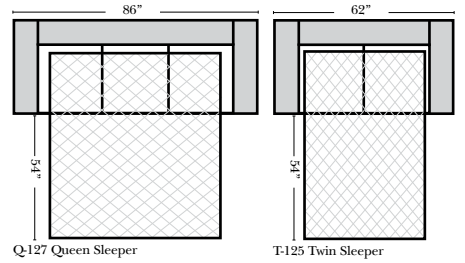

Sleepers

Put Green Arrows with Red Arrows to Create Sectional Groups
Put Blue Arrows with Yellow Arrows to Create Sectional Groups