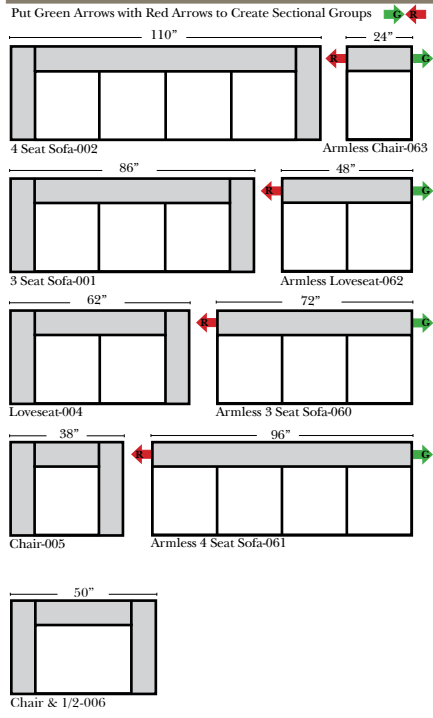

Phoenix

Americana

1/03/2010

Standard & Armless

(All 4 seat items ship as one piece if stationary, two pieces if motion installed)

2 Piece Curve Sectional & Ottomans

Features

- Standard:**
- Available in Full & Top Grain Leathers
 - Available in Luxury Fabrics
 - All Hardwood Frames
- Options:**
- Down Seats & Down Backs (additional Charge)
 - No. 33 Firm Foam
- Sleeper Options: (All the below options are at additional charges)**
- Queen Sleeper available w/Standard Mattress
 - Twin Sleeper available w/Standard Mattress
 - Deluxe Innerspring Mattress: Queen / Twin
 - Air Dream Coil Mattress: Queen Only - (No Twin)
 - Hideaway Air Mattress: Queen Only (Shipped in a Separate Box)

L-Shape / 90 Degree Sectional

(All 4 seat items ship as one piece if stationary, two pieces if motion installed)

Note:

All Dimensions are approximate, if accuracy is crucial, please contact us for validation of the dimensions shown. However, a 1" to 2" variance can still apply due to foam and upholstery.