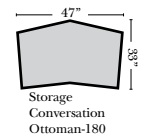

Chaise & Conversation Sectionals

Put Green Arrows with Red Arrows to Create Sectional Groups
Put Orange Arrows with Tan Arrows to Create Sectional Groups