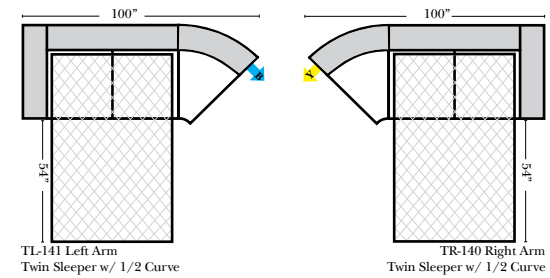

Sleepers

Put Green Arrows with Red Arrows to Create Sectional Groups
Put Blue Arrows with Yellow Arrows to Create Sectional Groups