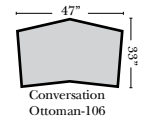

L-Shape / 90 Degree Sectional

(All 4 seat items ship as one piece if stationary, two pieces if motion installed)

Note:

All Dimensions are approximate, if accuracy is crucial, please contact us for validation of the dimensions shown. However, a 1" to 2" variance can still apply due to foam and upholstery.

Put Green Arrows with Red Arrows to Create Sectional Groups
Put Orange Arrows with Tan Arrows to Create Sectional Groups

Sleepers

Put Green Arrows with Red Arrows to Create Sectional Groups
Put Blue Arrows with Yellow Arrows to Create Sectional Groups