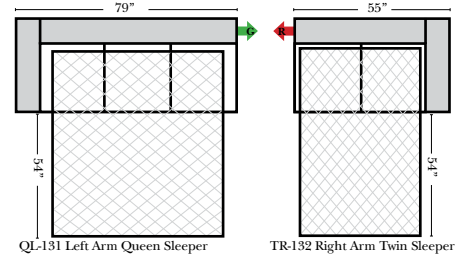

Sleepers

Put Green Arrows with Red Arrows to Create Sectional Groups
Put Blue Arrows with Yellow Arrows to Create Sectional Groups