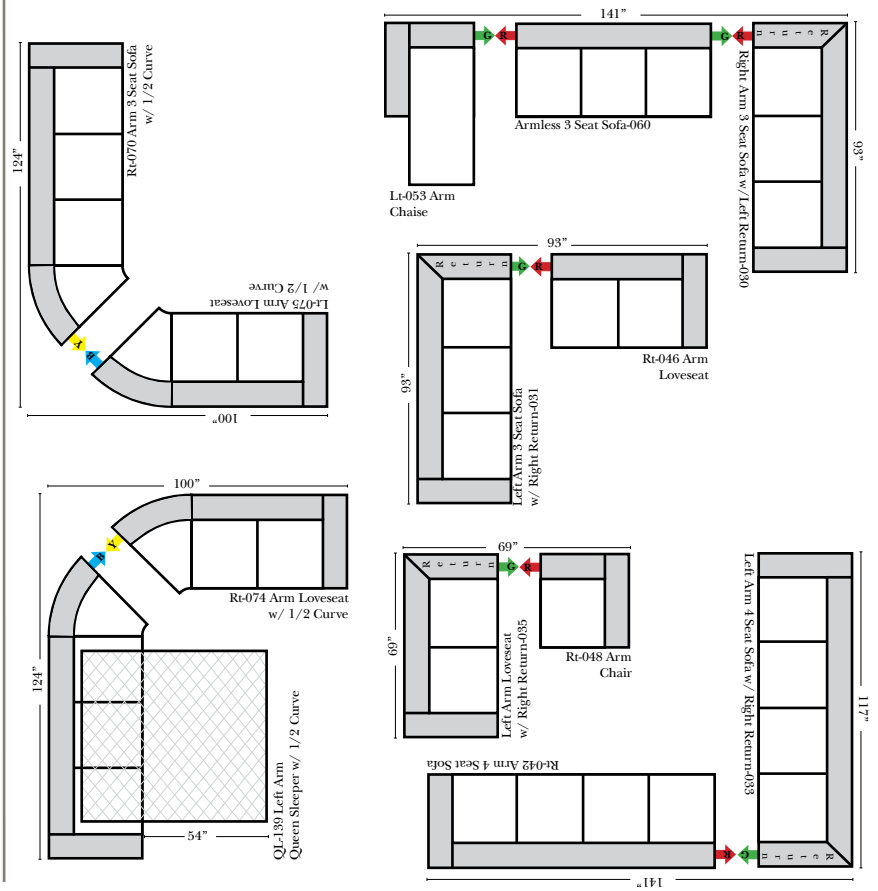

L-Shape / 90 Degree Sectional

(All 4 seat items ship as one piece if stationary, two pieces if motion installed)

Note:

All Dimensions are approximate, if accuracy is crucial, please contact us for validation of the dimensions shown. However, a 1" to 2" variance can still apply due to foam and upholstery.

Put Green Arrows with Red Arrows to Create Sectional Groups
Put Orange Arrows with Tan Arrows to Create Sectional Groups

Sleepers

Put Green Arrows with Red Arrows to Create Sectional Groups
Put Blue Arrows with Yellow Arrows to Create Sectional Groups

Suggested Configurations

The Suggested Configurations below are only a sample of what the imagination can create, please enjoy creating the configuration that fits your lifestyle, using the ideas below and from the items on the opposite page.