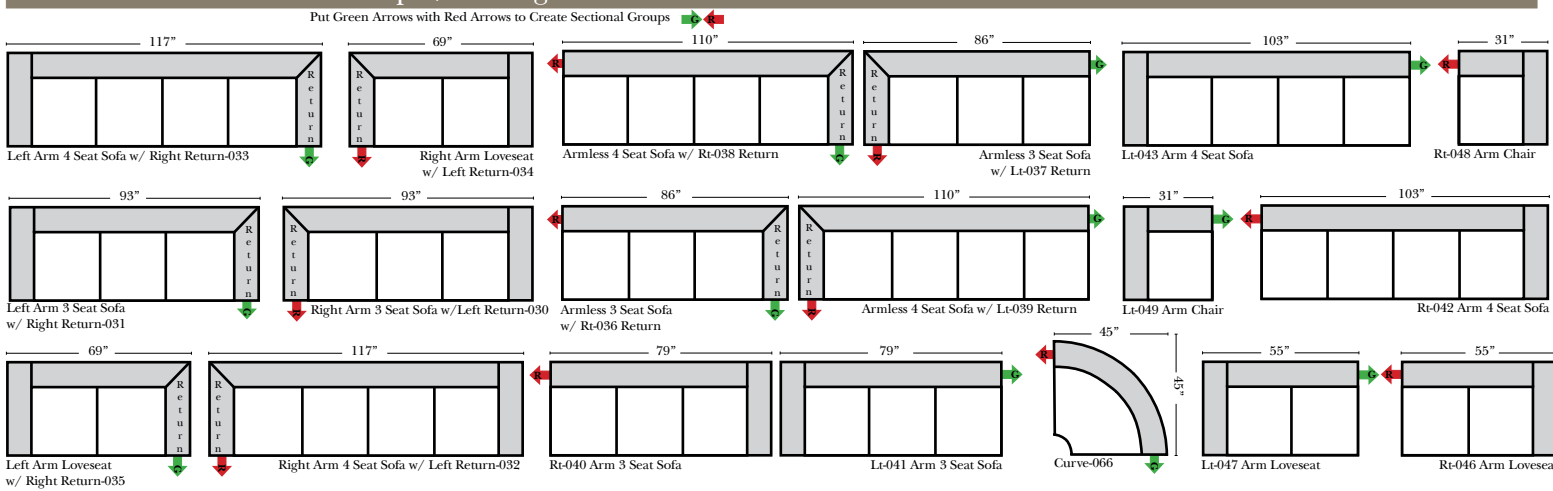

Phoenix

Americana

1/03/2010

Standard & Armless

(All 4 seat items ship as one piece if stationary, two pieces if motion installed)

2 Piece Curve Sectional & Ottomans

Features

- Standard:**
- Available in Full & Top Grain Leathers
 - Available in Luxury Fabrics
 - All Hardwood Frames
- Options:**
- Down Seats & Down Backs (additional Charge)
 - No. 33 Firm Foam
- Sleeper Options: (All the below options are at additional charges)**
- Queen Sleeper available w/Standard Mattress
 - Twin Sleeper available w/Standard Mattress
 - Deluxe Innerspring Mattress: Queen / Twin
 - Air Dream Coil Mattress: Queen Only - (No Twin)
 - Hideaway Air Mattress: Queen Only (Shipped in a Separate Box)

L-Shape / 90 Degree Sectional

(All 4 seat items ship as one piece if stationary, two pieces if motion installed)

Note:

All Dimensions are approximate, if accuracy is crucial, please contact us for validation of the dimensions shown. However, a 1" to 2" variance can still apply due to foam and upholstery.