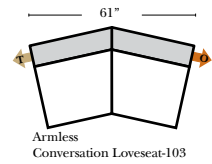

L-Shape / 90 Degree Sectional

(All 4 seat items ship as one piece if stationary, two pieces if motion installed)

Note:

All Dimensions are approximate, if accuracy is crucial, please contact us for validation of the dimensions shown. However, a 1" to 2" variance can still apply due to foam and upholstery.

Put Green Arrows with Red Arrows to Create Sectional Groups
Put Orange Arrows with Tan Arrows to Create Sectional Groups

Sleepers

Put Green Arrows with Red Arrows to Create Sectional Groups
Put Blue Arrows with Yellow Arrows to Create Sectional Groups