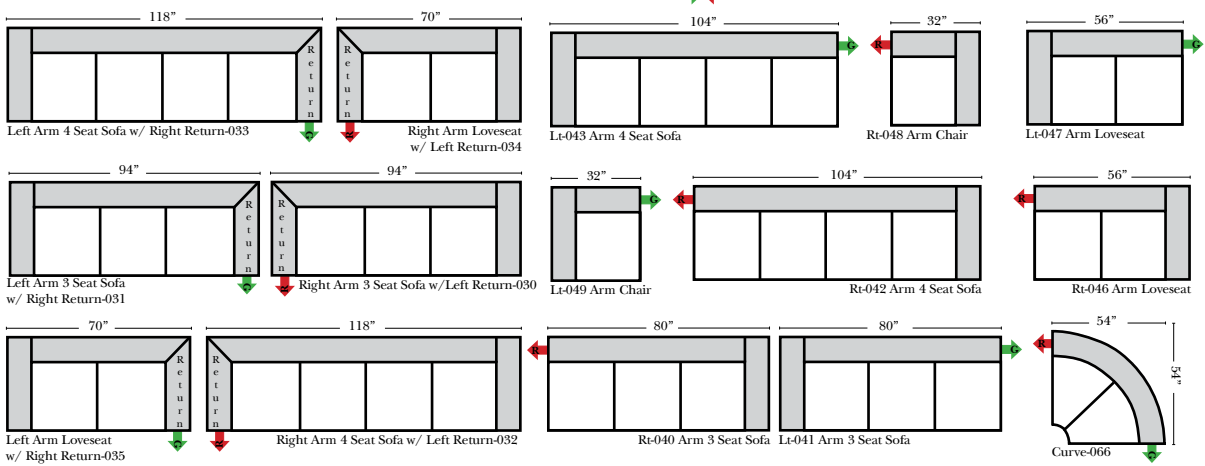

## 2 Piece Curve Sectional & Ottomans

Put Blue Arrows with Yellow Arrows to Create Sectional Groups or Green Arrows with Red Arrows mix with some of the L-Shaped pieces.

**2 Piece Curve Sectionals**  
for this style not available at this time

### Features

- Standard:**
- Available in Full & Top Grain Leathers
  - All Hardwood Frames
  - Nail Heads
- Options:**
- Down Seats & Down Backs (additional Charge)
  - No. 33 Firm Foam
- Sleeper Options: (All the below options are at additional charges)**
- Queen Sleeper available w/Standard Mattress
  - Twin Sleeper available w/Standard Mattress
  - Deluxe Innerspring Mattress: Queen / Twin
  - Air Dream Coil Mattress: Queen Only - (No Twin)
  - Hideaway Air Mattress: Queen Only (Shipped in a Separate Box)

## L-Shape / 90 Degree Sectional

(All 4 seat items ship as one piece if stationary, two pieces if motion installed)

Put Green Arrows with Red Arrows to Create Sectional Groups

### Note:

All Dimensions are approximate, if accuracy is crucial, please contact us for validation of the dimensions shown. However, a 1" to 2" variance can still apply due to foam and upholstery.