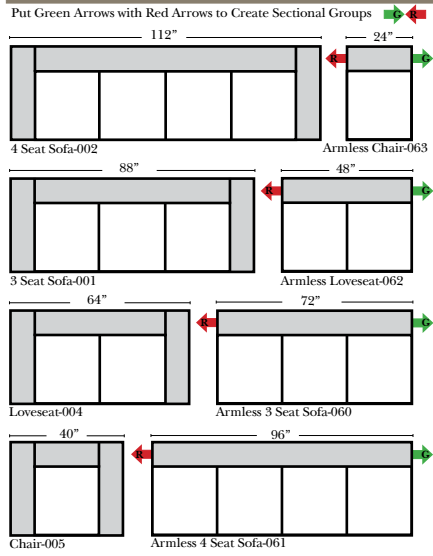

## Standard & Armless

(All 4 seat items ship as one piece if stationary, two pieces if motion installed)

## 2 Piece Curve Sectional & Ottomans

Put Blue Arrows with Yellow Arrows to Create Sectional Groups or Green Arrows with Red Arrows mix with some of the L-Shaped pieces.

**2 Piece Curve Sectionals**  
for this style not available at this time

## L-Shape / 90 Degree Sectional

(All 4 seat items ship as one piece if stationary, two pieces if motion installed)

Put Green Arrows with Red Arrows to Create Sectional Groups

### Note:

All Dimensions are approximate, if accuracy is crucial, please contact us for validation of the dimensions shown. However, a 1" to 2" variance can still apply due to foam and upholstery.