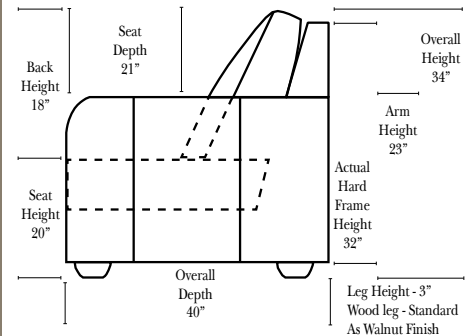

Pantera

La Vida Buena

03/12/2010

Standard & Armless

(All 4 seat items ship as one piece if stationary, two pieces if motion installed)

2 Piece Curve Sectional & Ottomans

Put Blue Arrows with Yellow Arrows to Create Sectional Groups or Green Arrows with Red Arrows mix with some of the L-Shaped pieces.

2 Piece Curve Sectionals
for this style not available at this time

Features

1. **Standard:**
2. Available in Full & Top Grain Leathers
   - All Hardwood Frames
   - Nail Heads
3. **Options:**
4. Down Seats & Down Backs (additional Charge)
   - No. 33 Firm Foam
5. **Sleeper Options: (All the below options are at additional charges)**
6. Queen Sleeper available w/Standard Mattress
   - Twin Sleeper available w/Standard Mattress
   - Deluxe Innerspring Mattress: Queen / Twin
   - Air Dream Coil Mattress: Queen Only - (No Twin)
   - Hideaway Air Mattress: Queen Only (Shipped in a Separate Box)

L-Shape / 90 Degree Sectional

(All 4 seat items ship as one piece if stationary, two pieces if motion installed)

Put Green Arrows with Red Arrows to Create Sectional Groups

Note:

All Dimensions are approximate, if accuracy is crucial, please contact us for validation of the dimensions shown. However, a 1" to 2" variance can still apply due to foam and upholstery.