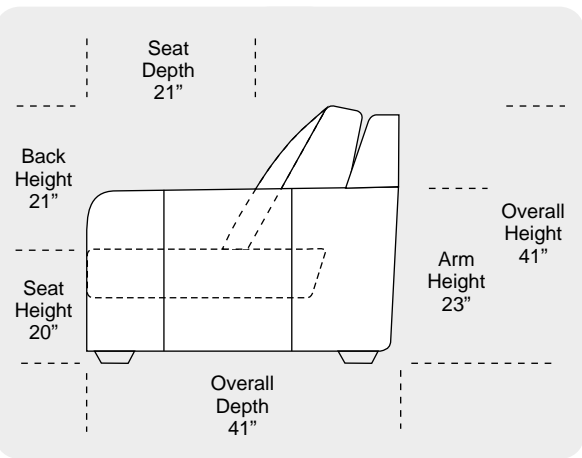

Features

- * **Standard:**
 - All Full or Top-Grain Leather
 - All hardwood frames
 - Recliner
- * **Options:**
 - Motorized Recliner Unit (Additional Charges Apply)
 - Center Seat Recliner (Additional Charges Apply)
- Sleeper Options:**
 - Deluxe Full Mattress (Additional Charges Apply)
 - Air Dream Full Mattress (Additional Charges Apply)
- * **Special Orders shipped within 4-6 weeks**