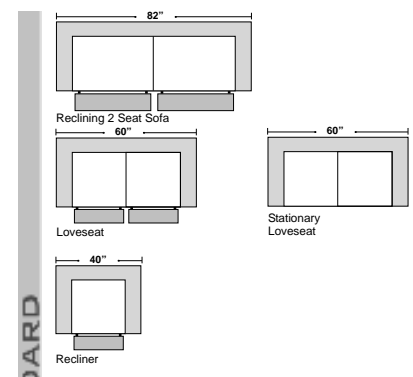

Features

- * **Standard:**
 - All Full or Top-Grain Leather
 - All hardwood frames
 - Recliner
- * **Options:**
 - Motorized Recliner Unit (Additional Charges Apply)
 - Center Seat Recliner (Additional Charges Apply)
- Sleeper Options:**
 - Deluxe Full Mattress (Additional Charges Apply)
 - Air Dream Full Mattress (Additional Charges Apply)
- * **Special Orders shipped within 4-6 weeks**

SUGGESTED CONFIGURATIONS