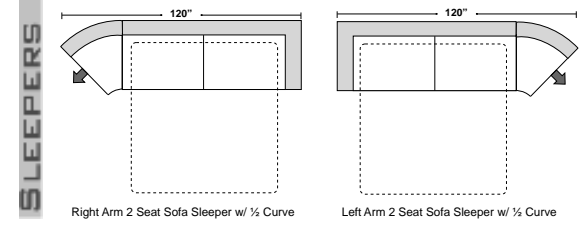

Features

- * **Standard:**
 - All Full or Top-Grain Leather
 - All hardwood frames
 - Recliner
- * **Options:**
 - Motorized Recliner Unit (Additional Charges Apply)
 - Center Seat Recliner (Additional Charges Apply)
- Sleeper Options:**
 - Deluxe Full Mattress (Additional Charges Apply)
 - Air Dream Full Mattress (Additional Charges Apply)
- * **Special Orders shipped within 4-6 weeks**