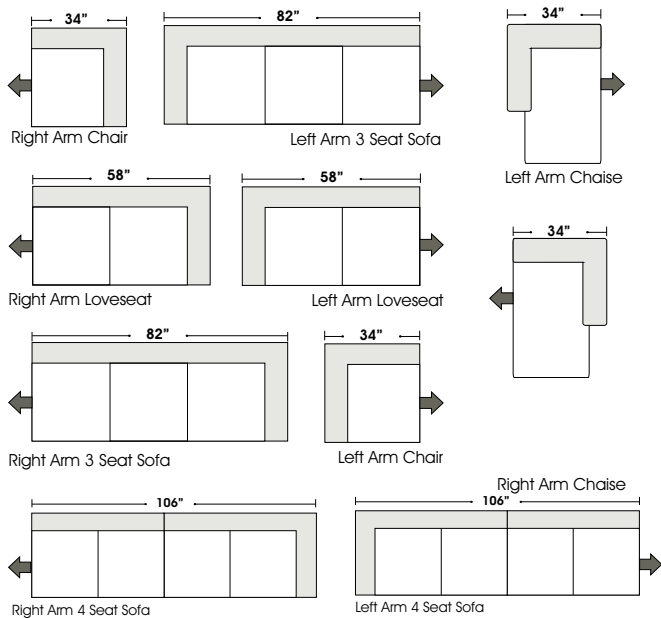

RETURN

ONE ARM

OTTOMANS

Actual Hard Frame Height - 32"

Photo Coming Soon

Note: All sizes are approximate.

02.10.08

by
OMNIA
FURNITURE

Suggested Configurations

3 Seat Queen Sleeper

Armless 3 Seat Queen Sleeper

Right Arm 3 Seat Queen Sleeper

Left Arm 3 Seat Queen Sleeper