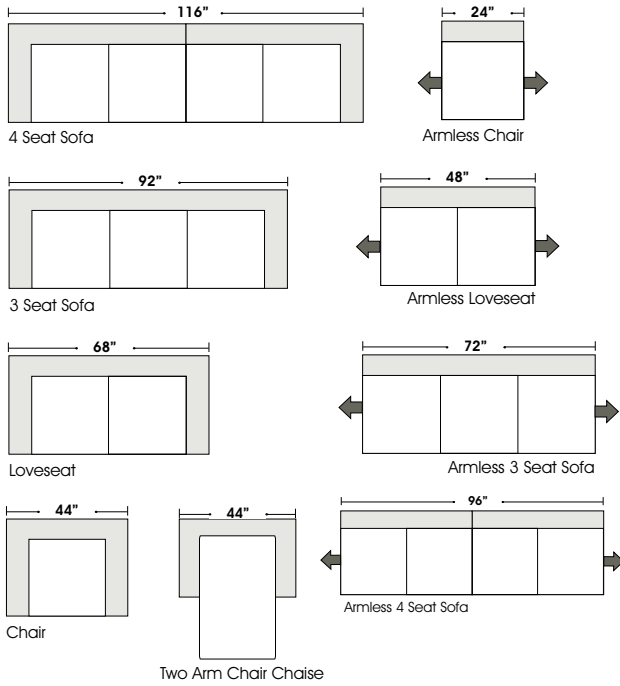

RETURN

ONE ARM

OTTOMANS

Actual Hard Frame Height - 32"

Photo Coming Soon

Note: All sizes are approximate.

02.10.08

by
OMNIA
FURNITURE

Suggested Configurations

3 Seat Queen Sleeper

Armless 3 Seat Queen Sleeper

Right Arm 3 Seat Queen Sleeper

Left Arm 3 Seat Queen Sleeper