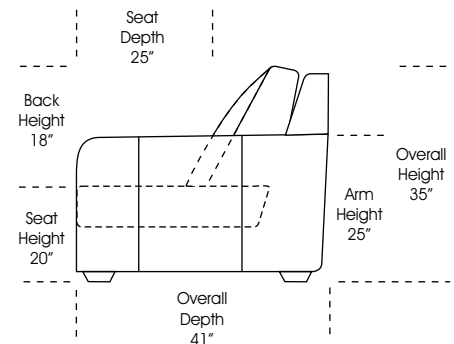

RETURN

ONE ARM

OTTOMANS

Actual Hard Frame Height - 32"

Photo Coming Soon

Note: All sizes are approximate.

02.10.08

by
OMNIA
FURNITURE

Suggested Configurations

3 Seat Queen Sleeper

Armless 3 Seat Queen Sleeper

Right Arm 3 Seat Queen Sleeper

Left Arm 3 Seat Queen Sleeper