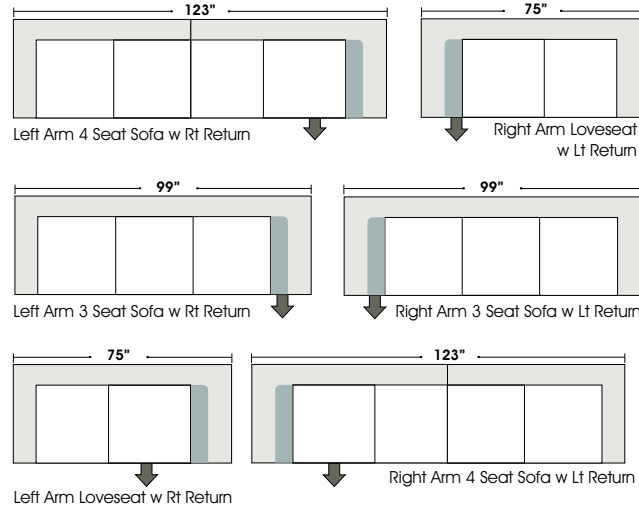

RETURN

ONE ARM

OTTOMANS

Actual Hard Frame Height - 32"

Photo Coming Soon

Note: All sizes are approximate.

02.10.08

by
OMNIA
FURNITURE

Suggested Configurations

3 Seat Queen Sleeper

Armless 3 Seat Queen Sleeper

Right Arm 3 Seat Queen Sleeper

Left Arm 3 Seat Queen Sleeper