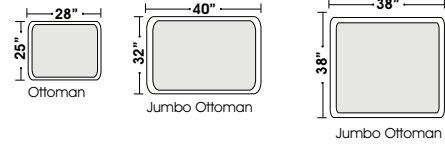

RETURN

ONE ARM

OTTOMANS

Actual Hard Frame Height - 32"

Photo Coming Soon

Note: All sizes are approximate.

02.10.08

by
OMNIA
FURNITURE