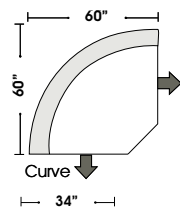

RETURN

ONE ARM

OTTOMANS

Actual Hard Frame Height - 32"

Photo Coming Soon

Note: All sizes are approximate.

02.10.08

by
OMNIA
FURNITURE