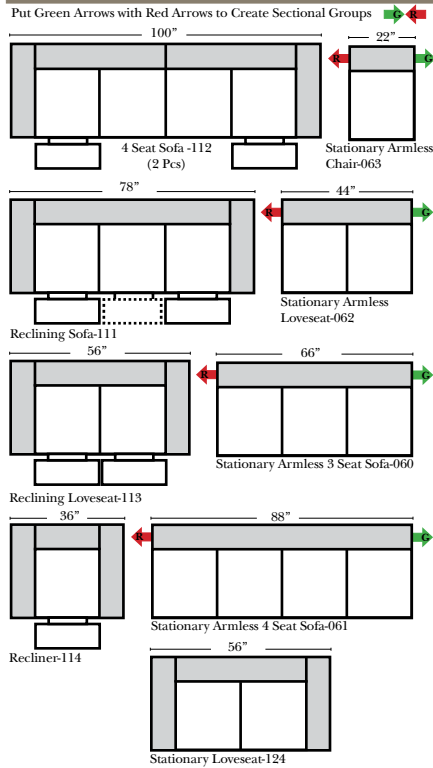

2 Piece Curve Sectional & Ottomans

- ### Features
- Standard:**
- Available in Full & Top Grain Leathers
 - Available in Luxury Fabrics
 - All Hardwood Frames
- Options:**
- No. 33 Firm Foam (N/C Option)
 - Console Table - Standard as Espresso finish (N/C Option is Honey Oak finish)
 - Cup Holders - Standard as Silver finish (N/C Option is Black or Hammered Antique Finish)
 - Sofa Center Recliner (Additional Charge)
 - Motorized Recliner Mechanism (additional Charge)
 - Swivel Recliner Base (additional Charge)
 - Swivel Glider Mechanism (additional Charge)
 - Lift Chair Dual Motor Mechanism (additional Charge)
- Sleeper Options:** (All the below options are at additional charges)
- Full Sleeper available w/Standard Mattress
 - Deluxe Innerspring Mattress: Full
 - Air Dream Coil Mattress: Full Only

Note:
All Dimensions are approximate, if accuracy is crucial, please contact us for validation of the dimensions shown. However, a 1" to 2" variance can still apply due to foam and upholstery.

L-Shape / 90 Degree Sectional

(All 4 seat items ship as one piece if stationary, two pieces if motion installed)

Mirage

European Country

Chaise, Curves/Wedges & Conversation Sectionals

Sleepers

Suggested Configurations

03/10/2010

Put Green Arrows with Red Arrows to Create Sectional Groups
Put Orange Arrows with Tan Arrows to Create Sectional Groups

(No other configurations can be put between the 4 Seat Conversation Sofa pieces)