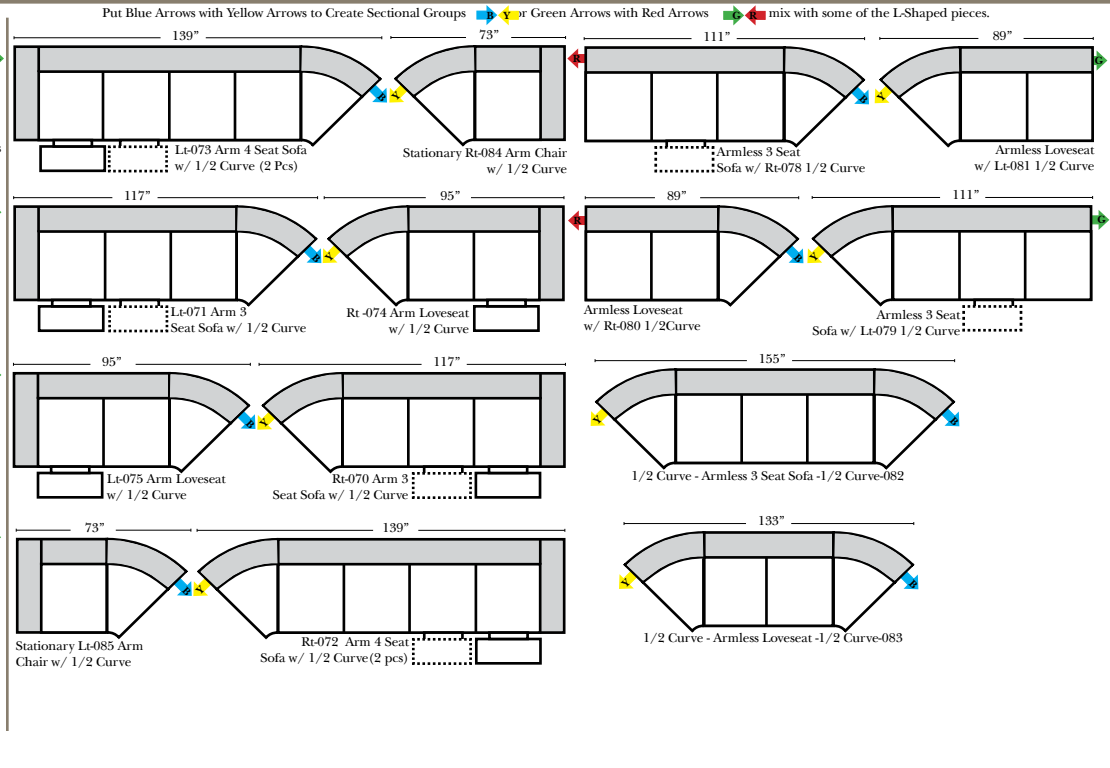

2 Piece Curve Sectional & Ottomans

- ### Features
- Standard:**
- Available in Full & Top Grain Leathers
 - Available in Luxury Fabrics
 - All Hardwood Frames
- Options:**
- No. 33 Firm Foam (N/C Option)
 - Console Table - Standard as Espresso finish (N/C Option is Honey Oak finish)
 - Cup Holders - Standard as Silver finish (N/C Option is Black or Hammered Antique Finish)
 - Sofa Center Recliner (Additional Charge)
 - Motorized Recliner Mechanism (additional Charge)
 - Swivel Recliner Base (additional Charge)
 - Swivel Glider Mechanism (additional Charge)
 - Lift Chair Dual Motor Mechanism (additional Charge)
- Sleeper Options:** (All the below options are at additional charges)
- Full Sleeper available w/Standard Mattress
 - Deluxe Innerspring Mattress: Full
 - Air Dream Coil Mattress: Full Only

Note:
All Dimensions are approximate, if accuracy is crucial, please contact us for validation of the dimensions shown. However, a 1" to 2" variance can still apply due to foam and upholstery.

L-Shape / 90 Degree Sectional

(All 4 seat items ship as one piece if stationary, two pieces if motion installed)

Mirage

European Country

Chaise, Curves/Wedges & Conversation Sectionals

Sleepers

Suggested Configurations

03/10/2010

Put Green Arrows with Red Arrows to Create Sectional Groups
Put Orange Arrows with Tan Arrows to Create Sectional Groups

(No other configurations can be put between the 4 Seat Conversation Sofa pieces)