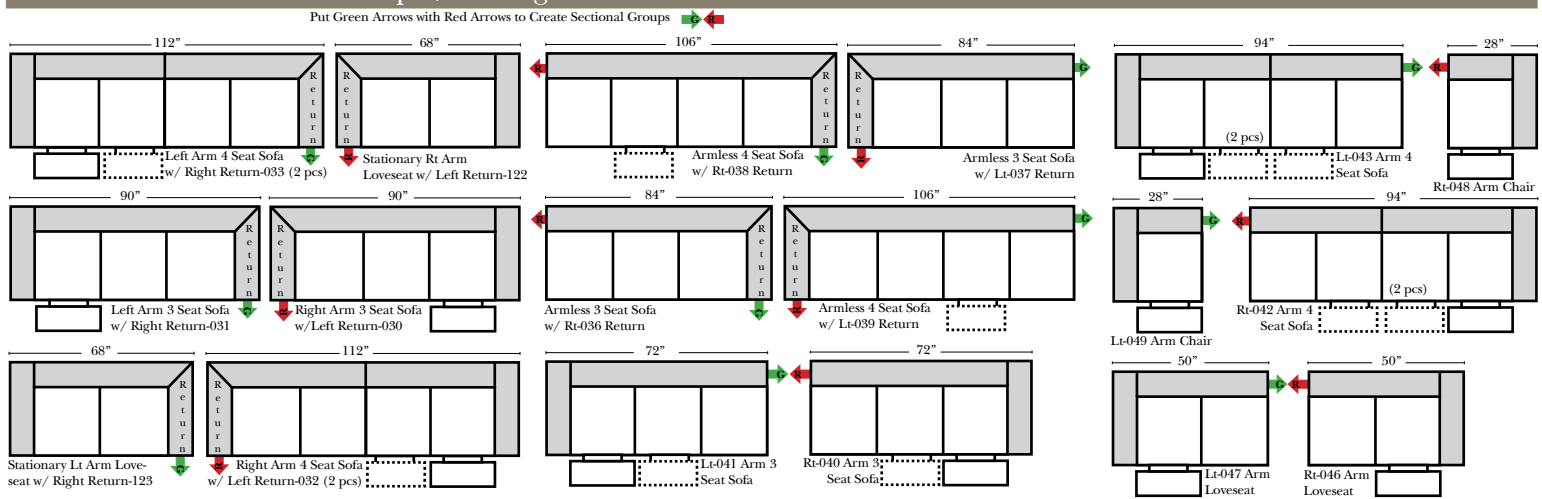

2 Piece Curve Sectional & Ottomans

- ### Features
- Standard:**
- Available in Full & Top Grain Leathers
 - Available in Luxury Fabrics
 - All Hardwood Frames
- Options:**
- No. 33 Firm Foam (N/C Option)
 - Console Table - Standard as Espresso finish (N/C Option is Honey Oak finish)
 - Cup Holders - Standard as Silver finish (N/C Option is Black or Hammered Antique Finish)
 - Sofa Center Recliner (Additional Charge)
 - Motorized Recliner Mechanism (additional Charge)
 - Swivel Recliner Base (additional Charge)
 - Swivel Glider Mechanism (additional Charge)
 - Lift Chair Dual Motor Mechanism (additional Charge)
- Sleeper Options:** (All the below options are at additional charges)
- Full Sleeper available w/Standard Mattress
 - Deluxe Innerspring Mattress: Full
 - Air Dream Coil Mattress: Full Only

Note:
All Dimensions are approximate, if accuracy is crucial, please contact us for validation of the dimensions shown. However, a 1" to 2" variance can still apply due to foam and upholstery.

L-Shape / 90 Degree Sectional

(All 4 seat items ship as one piece if stationary, two pieces if motion installed)

Mirage

European Country

Chaise, Curves/Wedges & Conversation Sectionals

Sleepers

Suggested Configurations

03/10/2010

Put Green Arrows with Red Arrows to Create Sectional Groups
Put Orange Arrows with Tan Arrows to Create Sectional Groups

(No other configurations can be put between the 4 Seat Conversation Sofa pieces)