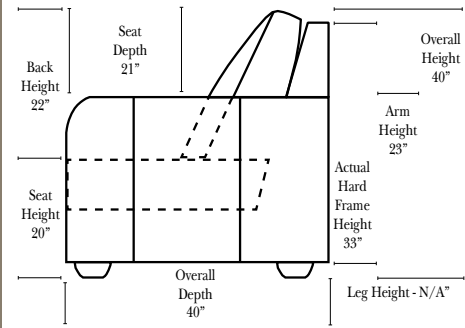

2 Piece Curve Sectional & Ottomans

- ### Features
- Standard:**
- Available in Full & Top Grain Leathers
 - Available in Luxury Fabrics
 - All Hardwood Frames
- Options:**
- No. 33 Firm Foam (N/C Option)
 - Console Table - Standard as Espresso finish (N/C Option is Honey Oak finish)
 - Cup Holders - Standard as Silver finish (N/C Option is Black or Hammered Antique Finish)
 - Sofa Center Recliner (Additional Charge)
 - Motorized Recliner Mechanism (additional Charge)
 - Swivel Recliner Base (additional Charge)
 - Swivel Glider Mechanism (additional Charge)
 - Lift Chair Dual Motor Mechanism (additional Charge)
- Sleeper Options:** (All the below options are at additional charges)
- Full Sleeper available w/Standard Mattress
 - Deluxe Innerspring Mattress: Full
 - Air Dream Coil Mattress: Full Only

Note:
All Dimensions are approximate, if accuracy is crucial, please contact us for validation of the dimensions shown. However, a 1" to 2" variance can still apply due to foam and upholstery.

L-Shape / 90 Degree Sectional