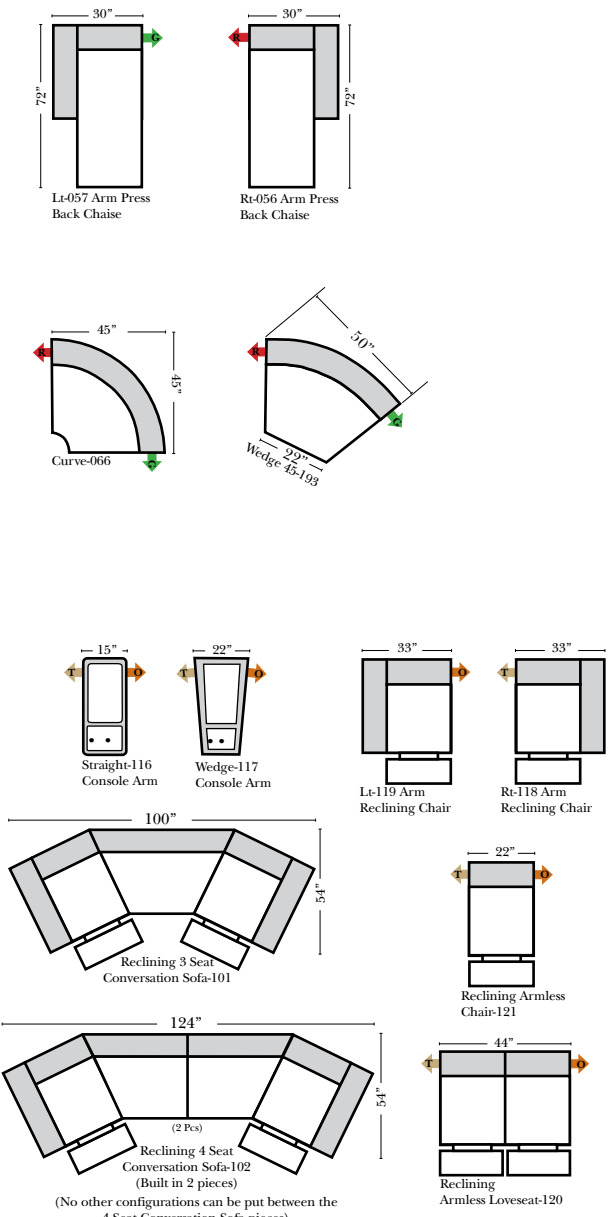

Note:
All Dimensions are approximate, if accuracy is crucial, please contact us for validation of the dimensions shown. However, a 1" to 2" variance can still apply due to foam and upholstery.

L-Shape / 90 Degree Sectional

(All 4 seat items ship as one piece if stationary, two pieces if motion installed)

Mirage

European Country

Chaise, Curves/Wedges & Conversation Sectionals

Sleepers

Suggested Configurations

03/10/2010

Put Green Arrows with Red Arrows to Create Sectional Groups
Put Orange Arrows with Tan Arrows to Create Sectional Groups

(No other configurations can be put between the 4 Seat Conversation Sofa pieces)