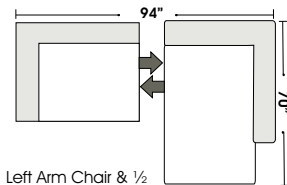

Left Arm Chair & 1/2 Chaise
+
Right Arm Chair & 1/2 Chaise