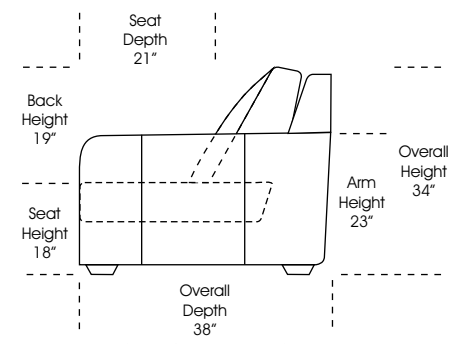

**Special orders shipped within 4-6 weeks**

Actual Hard Frame Height - 26"  
Note: All sizes are approximate.