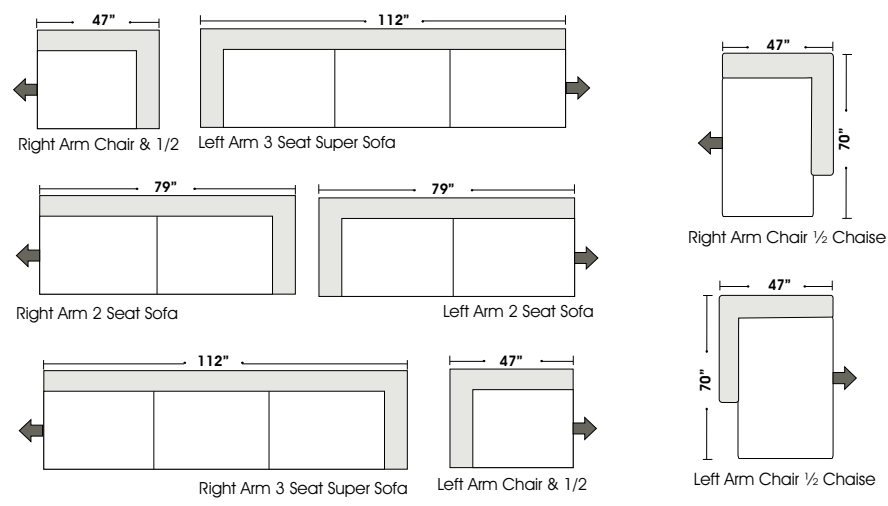

Mercedes

"...finding solutions for families,
especially busy moms."™

www.omnialeather.com www.kathyireland.com

by
OMNIA
FURNITURE

9.29.07

STANDARD

OTTOMANS

ONE ARM

Features

Standard:

- All Full or Top-Grain Leather
- All hardwood frames
- Coffee Bean Leg

Options:

- Down Seats (Additional Charges Apply)
- Down Backs (Additional Charges Apply)
- No. 33 Firm Seating
- Chrome Legs

Special orders shipped within 4-6 weeks

Actual Hard Frame Height - 26"
Note: All sizes are approximate.