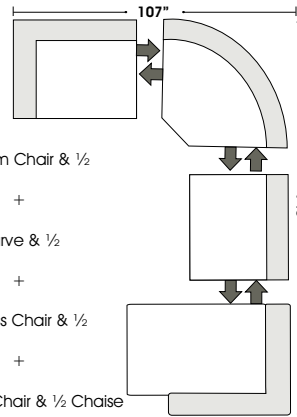

**Special orders shipped within 4-6 weeks**

Actual Hard Frame Height - 26"  
Note: All sizes are approximate.

## Suggested Configurations

Left Arm 2 Seat Sofa  
+  
Right Arm Chair & 1/2 Chaise

Right Arm 2 Seat Sofa  
+  
Left Arm Chair & 1/2 Chaise

Left Arm Chair & 1/2  
+  
Curve & 1/2  
+  
Armless Chair & 1/2  
+  
Right Arm Chair & 1/2 Chaise

Left Arm Chair & 1/2 Chaise  
+  
Armless 2 Seat Sofa  
+  
Curve & 1/2  
+  
Right Arm 2 Seat Sofa

Right Arm Chair & 1/2 Chaise  
+  
Left Arm Chair & 1/2 Chaise

Left Arm Chair & 1/2 Chaise  
+  
Right Arm Chair & 1/2 Chaise