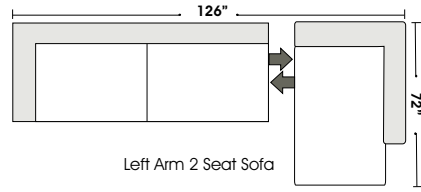

Suggested Configurations

Left Arm 2 Seat Sofa
+
Right Arm Chair & 1/2 Chaise