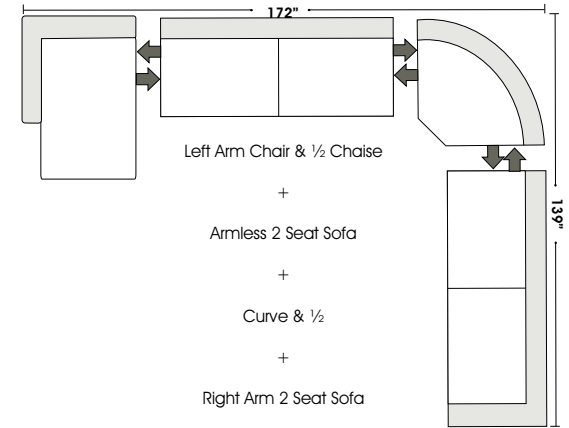

**Special orders shipped within 4-6 weeks**

Actual Hard Frame Height - 26"  
Note: All sizes are approximate.

## Suggested Configurations

Left Arm 2 Seat Sofa  
+  
Right Arm Chair & 1/2 Chaise

Right Arm 2 Seat Sofa  
+  
Left Arm Chair & 1/2 Chaise

Left Arm Chair & 1/2  
+  
Curve & 1/2  
+  
Armless Chair & 1/2  
+  
Right Arm Chair & 1/2 Chaise

Left Arm Chair & 1/2 Chaise  
+  
Armless 2 Seat Sofa  
+  
Curve & 1/2  
+  
Right Arm 2 Seat Sofa

Right Arm Chair & 1/2 Chaise  
+  
Left Arm Chair & 1/2 Chaise

Left Arm Chair & 1/2 Chaise  
+  
Right Arm Chair & 1/2 Chaise