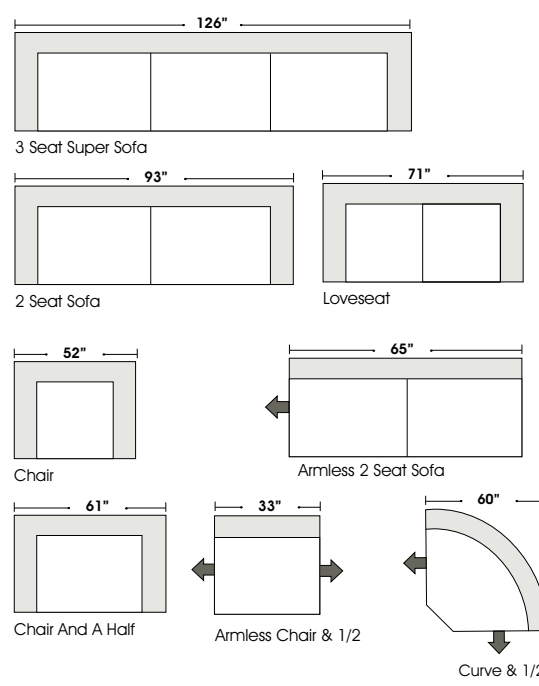

by
OMNIA
FURNITURE

9.29.07

STANDARD