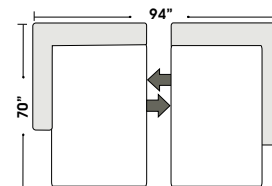

**Special orders shipped within 4-6 weeks**

Actual Hard Frame Height - 26"  
Note: All sizes are approximate.

## Suggested Configurations

Left Arm 2 Seat Sofa  
+  
Right Arm Chair & 1/2 Chaise

Right Arm 2 Seat Sofa  
+  
Left Arm Chair & 1/2 Chaise

Left Arm Chair & 1/2  
+  
Curve & 1/2  
+  
Armless Chair & 1/2  
+  
Right Arm Chair & 1/2 Chaise

Left Arm Chair & 1/2 Chaise  
+  
Armless 2 Seat Sofa  
+  
Curve & 1/2  
+  
Right Arm 2 Seat Sofa

Right Arm Chair & 1/2 Chaise  
+  
Left Arm Chair & 1/2 Chaise

Left Arm Chair & 1/2 Chaise  
+  
Right Arm Chair & 1/2 Chaise