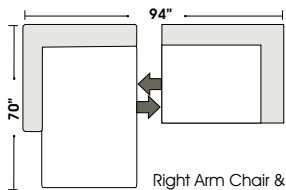

**Special orders shipped within 4-6 weeks**

Actual Hard Frame Height - 26"  
Note: All sizes are approximate.

## Suggested Configurations

Left Arm 2 Seat Sofa  
+  
Right Arm Chair & 1/2 Chaise

Right Arm 2 Seat Sofa  
+  
Left Arm Chair & 1/2 Chaise

Left Arm Chair & 1/2  
+  
Curve & 1/2  
+  
Armless Chair & 1/2  
+  
Right Arm Chair & 1/2 Chaise

Left Arm Chair & 1/2 Chaise  
+  
Armless 2 Seat Sofa  
+  
Curve & 1/2  
+  
Right Arm 2 Seat Sofa

Right Arm Chair & 1/2 Chaise  
+  
Left Arm Chair & 1/2 Chaise

Left Arm Chair & 1/2 Chaise  
+  
Right Arm Chair & 1/2 Chaise