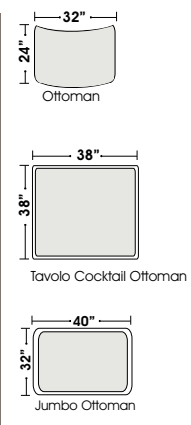

Mercedes

"...finding solutions for families,
especially busy moms."™

www.omnialeather.com www.kathyireland.com

by
OMNIA
FURNITURE

9.29.07

STANDARD

OTTOMANS

ONE ARM

Features

Standard:

- All Full or Top-Grain Leather
- All hardwood frames
- Coffee Bean Leg

Options:

- Down Seats (Additional Charges Apply)
- Down Backs (Additional Charges Apply)
- No. 33 Firm Seating
- Chrome Legs

Special orders shipped within 4-6 weeks

Actual Hard Frame Height - 26"
Note: All sizes are approximate.