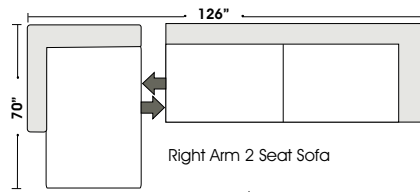

**Special orders shipped within 4-6 weeks**

Actual Hard Frame Height - 26"  
Note: All sizes are approximate.

## Suggested Configurations

Left Arm 2 Seat Sofa  
+  
Right Arm Chair & 1/2 Chaise

Right Arm 2 Seat Sofa  
+  
Left Arm Chair & 1/2 Chaise

Left Arm Chair & 1/2  
+  
Curve & 1/2  
+  
Armless Chair & 1/2  
+  
Right Arm Chair & 1/2 Chaise