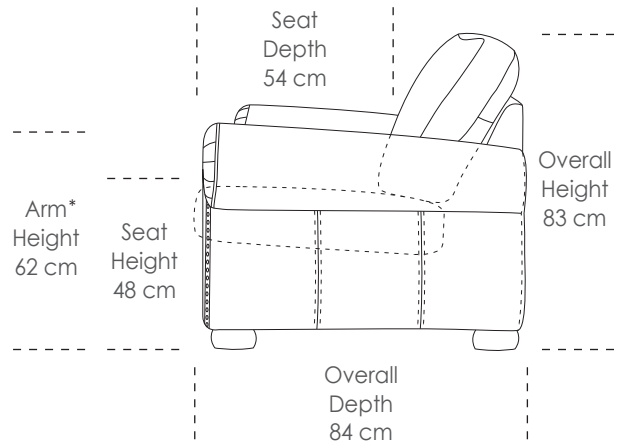

MELBOURNE A255

Standard Features

- Frames are made from solid wood and gross-grain laminated veneer woods.
- All corner joints are reinforced with corner blocks.
- Zig zag(Nozag) seat springs with soft front edge.
- Hardboard back support.
- Loose seat and back pillows.
- Fabric cushions are reversible.
- Fabric cushion cover can be removed and washed, according to the wash and care instruction for the particular fabric used.
- Reversible corner units (e.g. 3-corner-2 could be changed to 2-corner-3)
- Detached arms increase flexibility and reduce handling and servicing cost.
- Wood leg standard

Options

- Number of different wood finishes.
- Leather or fabric choices.
- Back pillow filled with high quality resilience polyester ball fiber instead of feather and down blend.