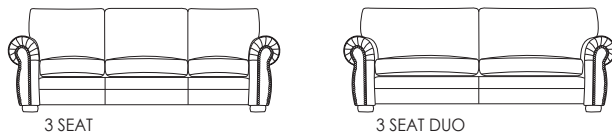

If desired you could ask for Back cushion filled with only Polyester ball fiber.

Standard: Feather + Ball Fiber.

Option: Ball Fiber.

IMG
N O R W A Y

www.imgcomfort.com

TAKING COMFORT TO A NEW LEVEL

MELBOURNE A255

Standard Features

- Frames are made from solid wood and gross-grain laminated veneer woods.
- All corner joints are reinforced with corner blocks.
- Zig zag(Nozag) seat springs with soft front edge.
- Hardboard back support.
- Loose seat and back pillows.
- Fabric cushions are reversible.
- Fabric cushion cover can be removed and washed, according to the wash and care instruction for the particular fabric used.
- Reversible corner units (e.g. 3-corner-2 could be changed to 2-corner-3)
- Detached arms increase flexibility and reduce handling and servicing cost.
- Wood leg standard

Options

- Number of different wood finishes.
- Leather or fabric choices.
- Back pillow filled with high quality resilience polyester ball fiber instead of feather and down blend.

1) We can deliver the 3 seat as duo (2 Pillows). Dimensions the same as 3 seat.