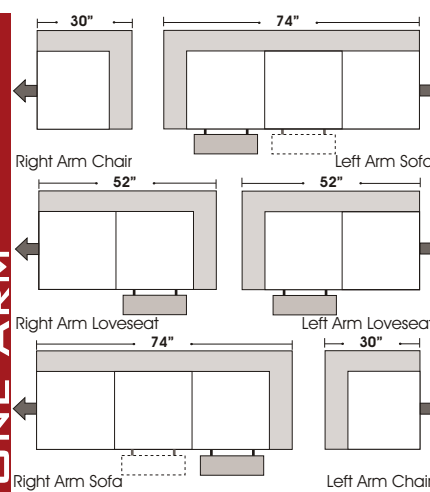

Mandalay

OMNIA[®]
LEATHER FURNITURE

STANDARD

RETURN

1/2 CURVE

ONE ARM

Features

April 7, 2006

Suggested Configurations