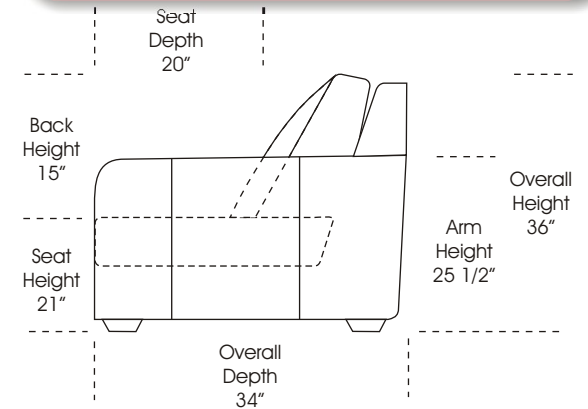

Options:

- Motorized Recliner Unit (Additional Charges Apply)
- Center Seat Recliner (Additional Charges Apply)

Special orders shipped within 4-6 weeks