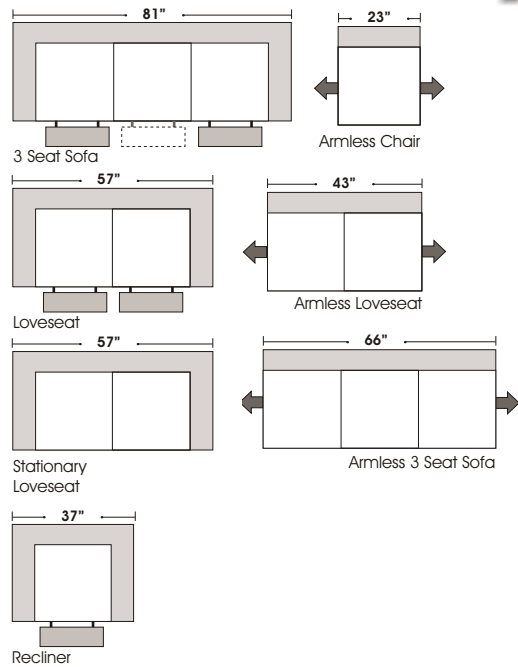

Mandalay

OMNIA[®]
LEATHER FURNITURE

STANDARD

RETURN

1/2 CURVE

ONE ARM

Features

April 7, 2006

Suggested Configurations