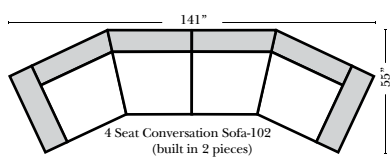

Chaise & Conversation Sectionals

Put Green Arrows with Red Arrows to Create Sectional Groups
Put Orange Arrows with Tan Arrows to Create Sectional Groups