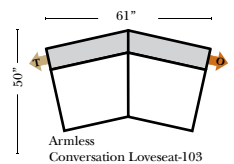

Chaise & Conversation Sectionals

Put Green Arrows with Red Arrows to Create Sectional Groups
Put Orange Arrows with Tan Arrows to Create Sectional Groups