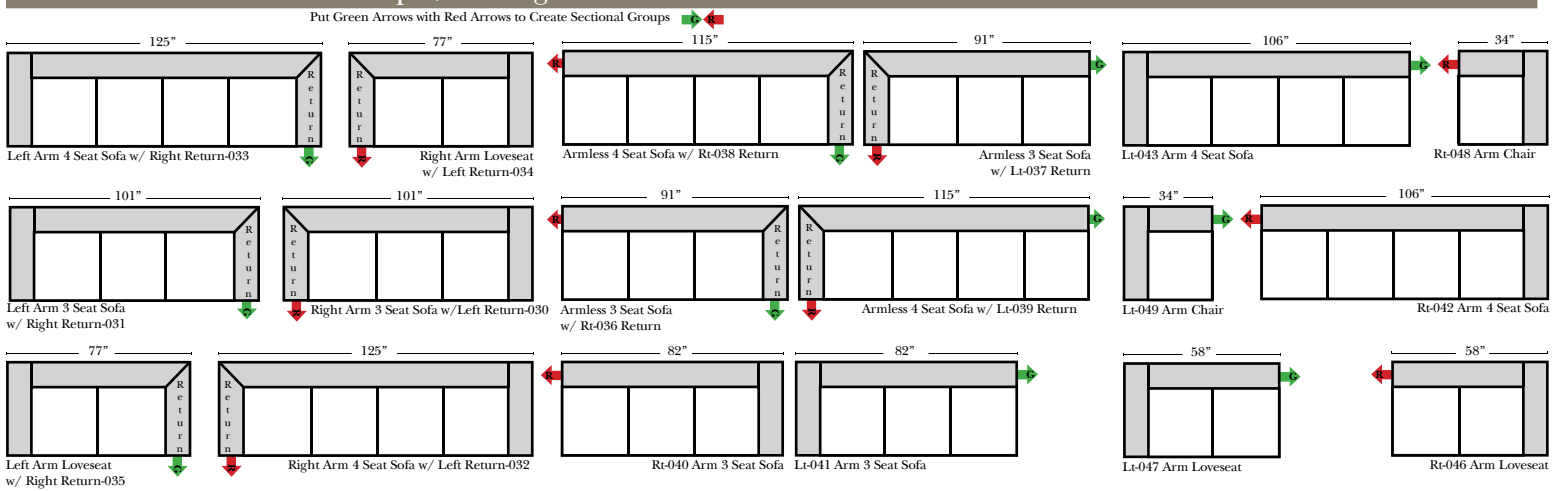

2 Piece Curve Sectional & Ottomans

Features

Standard:

- Available in Full & Top Grain Leathers
- Available in Luxury Fabrics
- All Hardwood Frames

Options:

- Down Seats (additional Charge)
- No. 33 Firm Foam

Sleeper Options:

(No Sleepers available on this style)

L-Shape / 90 Degree Sectional (All 4 seat items ship as one piece if stationary, two pieces if motion installed)

Note:

All Dimensions are approximate, if accuracy is crucial, please contact us for validation of the dimensions shown. However, a 1" to 2" variance can still apply due to foam and upholstery.