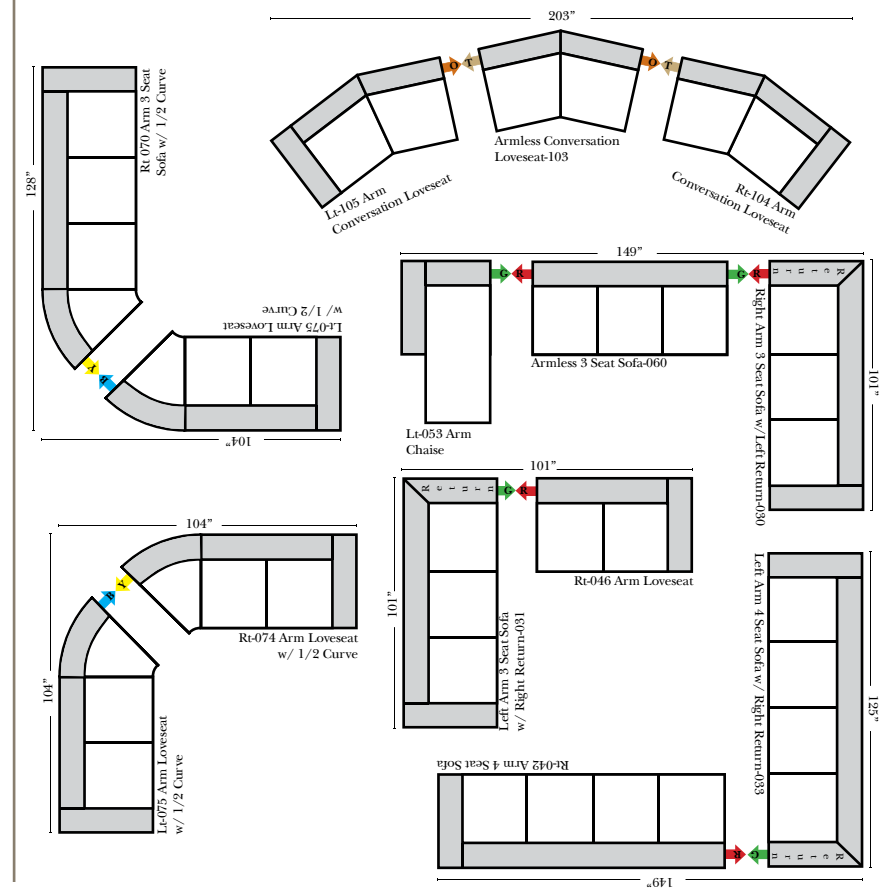

Suggested Configurations

The Suggested Configurations below are only a sample of what the imagination can create, please enjoy creating the configuration that fits your lifestyle, using the ideas below and from the items on the opposite page.