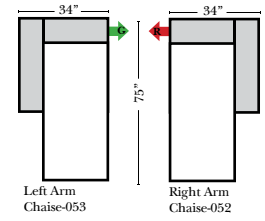

Chaise & Conversation Sectionals

Put Green Arrows with Red Arrows to Create Sectional Groups
Put Orange Arrows with Tan Arrows to Create Sectional Groups