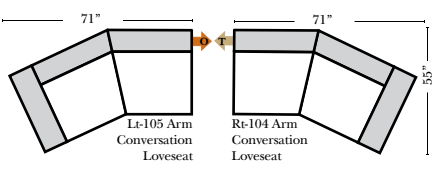

Chaise & Conversation Sectionals

Put Green Arrows with Red Arrows to Create Sectional Groups
Put Orange Arrows with Tan Arrows to Create Sectional Groups