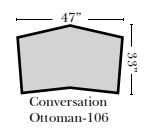

Chaise & Conversation Sectionals

Put Green Arrows with Red Arrows to Create Sectional Groups
Put Orange Arrows with Tan Arrows to Create Sectional Groups