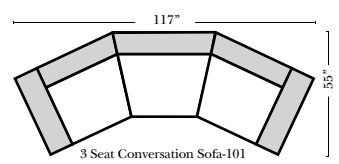

Chaise & Conversation Sectionals

Put Green Arrows with Red Arrows to Create Sectional Groups
Put Orange Arrows with Tan Arrows to Create Sectional Groups