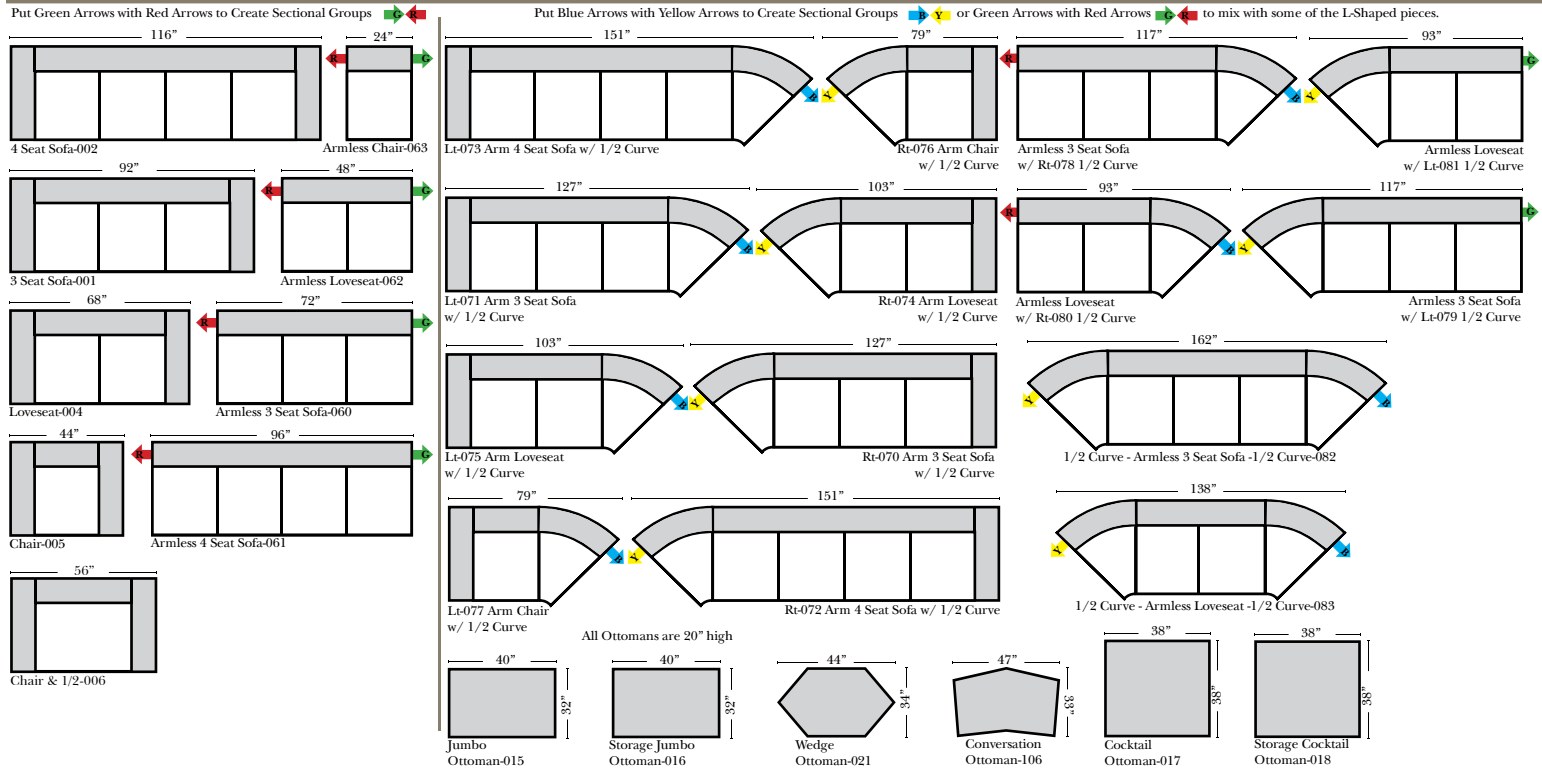

2 Piece Curve Sectional & Ottomans

Features

Standard:

- Available in Full & Top Grain Leathers
- Available in Luxury Fabrics
- All Hardwood Frames

Options:

- Down Seats (additional Charge)
- No. 33 Firm Foam

Sleeper Options:

(No Sleepers available on this style)

L-Shape / 90 Degree Sectional (All 4 seat items ship as one piece if stationary, two pieces if motion installed)

Note:

All Dimensions are approximate, if accuracy is crucial, please contact us for validation of the dimensions shown. However, a 1" to 2" variance can still apply due to foam and upholstery.

Madrid

Americana

05/01/2010

Chaise & Conversation Sectionals

Put Green Arrows with Red Arrows to Create Sectional Groups
Put Orange Arrows with Tan Arrows to Create Sectional Groups

Sleepers

Put Green Arrows with Red Arrows to Create Sectional Groups
Put Blue Arrows with Yellow Arrows to Create Sectional Groups