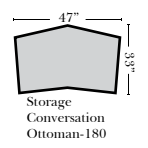

Chaise & Conversation Sectionals

Put Green Arrows with Red Arrows to Create Sectional Groups
Put Orange Arrows with Tan Arrows to Create Sectional Groups