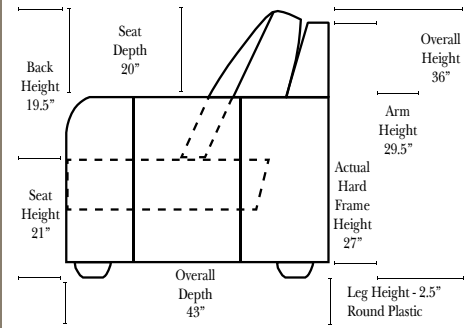

Fashion...Quality...Value...and Safety™

“...finding solutions for families, especially busy moms.”™

by OMNIA FURNITURE

www.omnialeather.com www.kathyireland.com

Madrid

Americana

05/01/2010

Standard & Armless (All 4 seat items ship as one piece if stationary, two pieces if motion installed)

2 Piece Curve Sectional & Ottomans