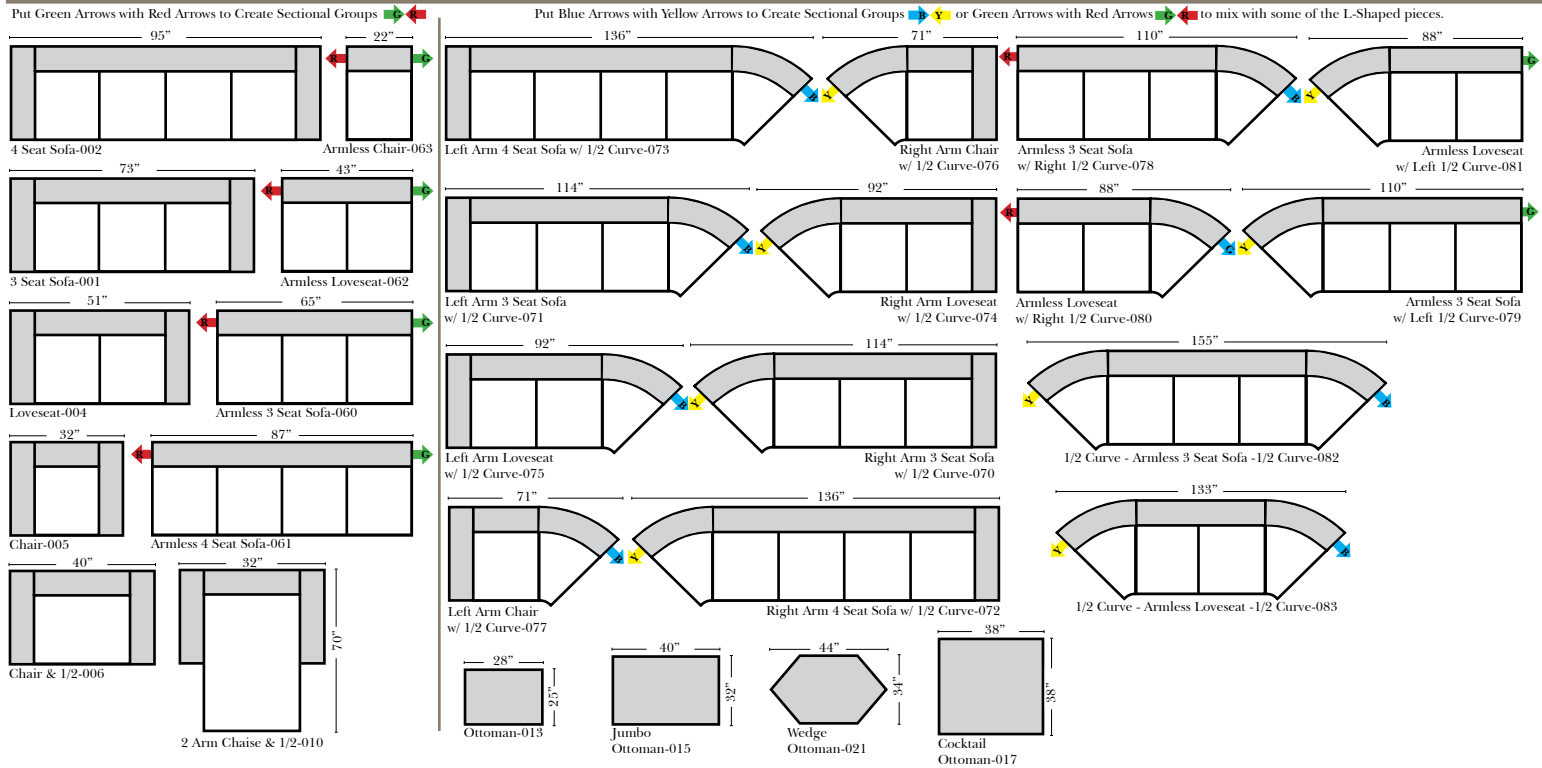

## Standard & Armless (All 4 seat items ship as one piece if stationary, two pieces if motion installed)

## 2 Piece Curve Sectional & Ottomans

## L-Shape / 90 Degree Sectional

(All 4 seat items ship as one piece if stationary, two pieces if motion installed)

**Note:**  
 All Dimensions are approximate, if accuracy is crucial, please contact us for validation of the dimensions shown. However, a 1" to 2" variance can still apply due to foam and upholstery.