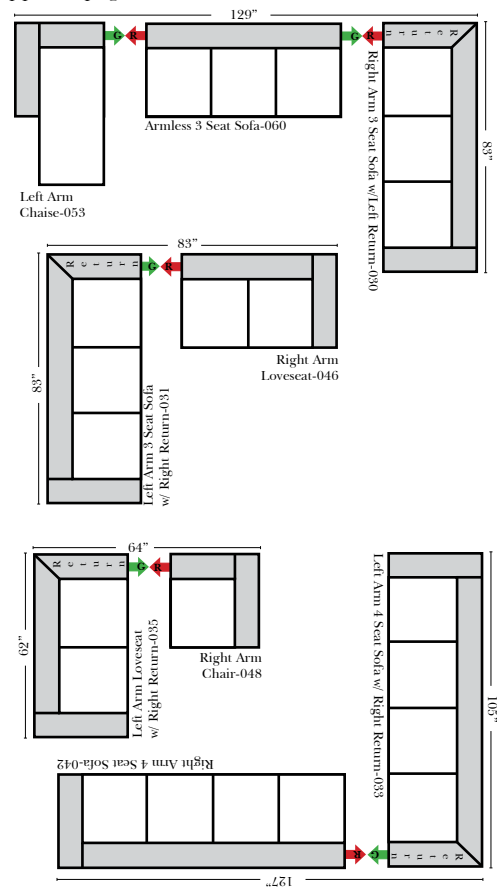

Suggested Configurations

The Suggested Configurations below are only a sample of what the imagination can create, please enjoy creating the configuration that fits your lifestyle, using the ideas below and from the items on the opposite page.