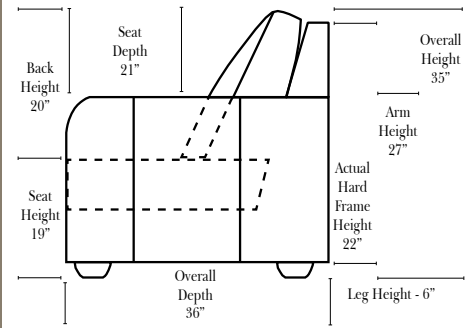

Fashion...Quality...Value...and Safety™

“...finding solutions for families, especially busy moms.”™

by OMNIA FURNITURE

www.omnialeather.com www.kathyireland.com

Madison

Americana

03/10/2010

Standard & Armless (All 4 seat items ship as one piece if stationary, two pieces if motion installed)

2 Piece Curve Sectional & Ottomans