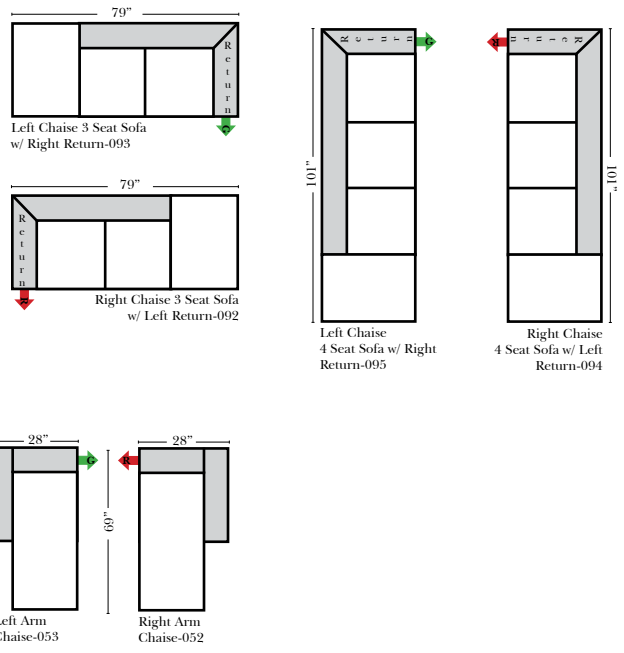

Madison

Americana

03/10/2010

Chaise & Conversation Sectionals

Put Green Arrows with Red Arrows to Create Sectional Groups
Put Orange Arrows with Tan Arrows to Create Sectional Groups