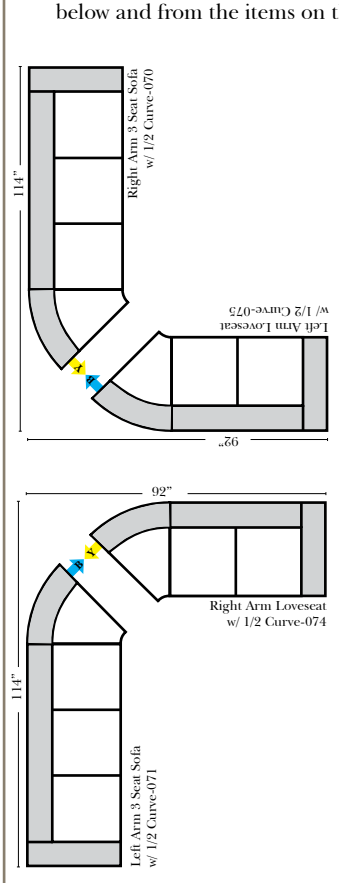

Sleepers

Put Green Arrows with Red Arrows to Create Sectional Groups
Put Blue Arrows with Yellow Arrows to Create Sectional Groups