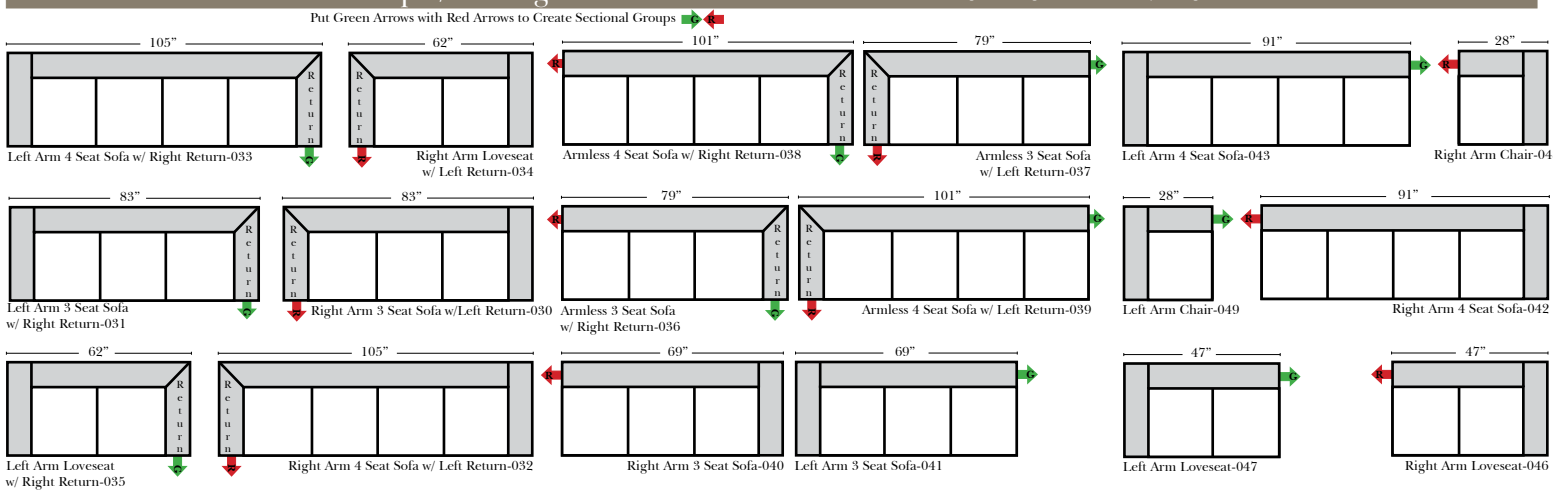

## 2 Piece Curve Sectional & Ottomans

### Features

**Standard:**

- Available in Full & Top Grain Leathers
- Available in Luxury Fabrics
- All Hardwood Frames

**Options:**

- Down Seats & Down Backs (additional Charge)
- No. 33 Firm Foam

**Sleeper Options:** (No Sleepers available for this style)

## L-Shape / 90 Degree Sectional

(All 4 seat items ship as one piece if stationary, two pieces if motion installed)

**Note:**  
 All Dimensions are approximate, if accuracy is crucial, please contact us for validation of the dimensions shown. However, a 1" to 2" variance can still apply due to foam and upholstery.