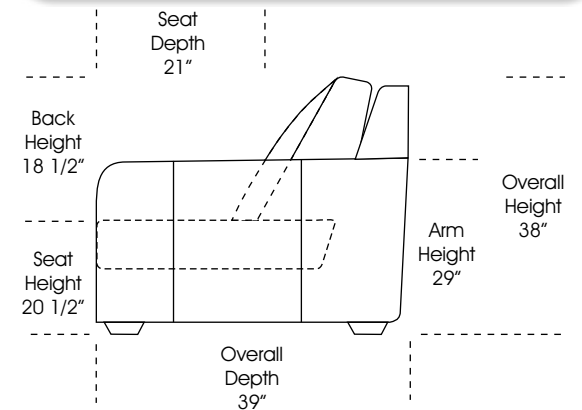

Options:

- Down Seats (Additional Charges Apply)
- No. 33 Firm Seating

Sleeper Options:

- Deluxe Queen Mattress (Additional Charges Apply)
- Air Dream Queen Mattress (Additional Charges Apply)

Special orders shipped
within 4-6 weeks

Note: All sizes are approximate.