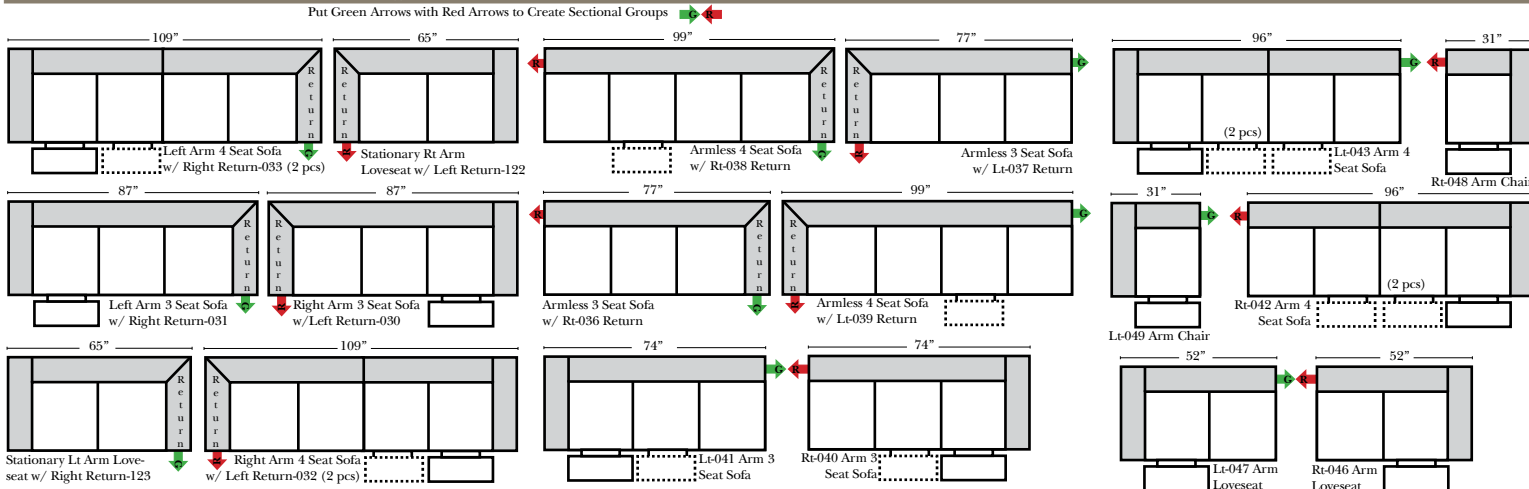

Larsen

03/06/2010

Standard & Armless

(All 4 seat items ship as one piece if stationary, two pieces if motion installed)

2 Piece Curve Sectional & Ottomans

Features

- Standard:**
- Available in Full & Top Grain Leathers
 - Available in Luxury Fabrics
 - All Hardwood Frames
 - Chaise Footrest
- Options:**
- No. 33 Firm Foam (N/C Option)
 - Console Table - Standard as Espresso finish (N/C Option is Honey Oak finish)
 - Cup Holders - Standard as Silver finish (N/C Option is Black or Hammered Antique Finish)
 - Sofa Center Recliner (Additional Charge)
 - Motorized Recliner Mechanism (additional Charge)
 - Swivel Recliner Base (additional Charge)
 - Swivel Glider Mechanism (additional Charge)
 - Lift Chair Dual Motor Mechanism (additional Charge)
- Sleeper Options:** (All the below options are at additional charges)
- Full Sleeper available w/Standard Mattress
 - Deluxe Innerspring Mattress: Full
 - Air Dream Coil Mattress: Full Only

Note:

All Dimensions are approximate, if accuracy is crucial, please contact us for validation of the dimensions shown. However, a 1" to 2" variance can still apply due to foam and upholstery.

L-Shape / 90 Degree Sectional

(All 4 seat items ship as one piece if stationary, two pieces if motion installed)

Larsen

Chaise, Curves/Wedges & Conversation Sectionals

Put Green Arrows with Red Arrows to Create Sectional Groups 
Put Orange Arrows with Tan Arrows to Create Sectional Groups 