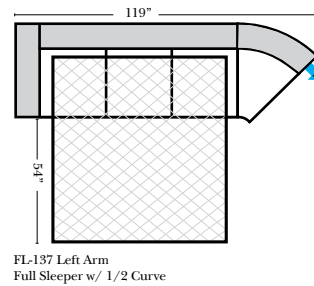

Sleepers

Put Green Arrows with Red Arrows to Create Sectional Groups
Put Blue Arrows with Yellow Arrows to Create Sectional Groups