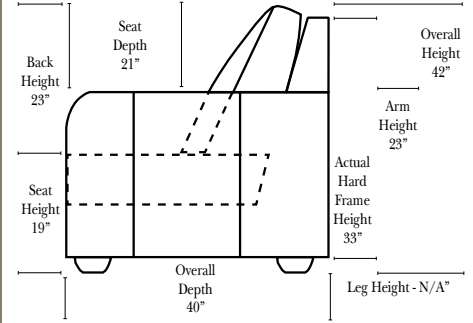

Larsen

03/06/2010

Standard & Armless

(All 4 seat items ship as one piece if stationary, two pieces if motion installed)

2 Piece Curve Sectional & Ottomans

Features

- Standard:**
- Available in Full & Top Grain Leathers
 - Available in Luxury Fabrics
 - All Hardwood Frames
 - Chaise Footrest
- Options:**
- No. 33 Firm Foam (N/C Option)
 - Console Table - Standard as Espresso finish (N/C Option is Honey Oak finish)
 - Cup Holders - Standard as Silver finish (N/C Option is Black or Hammered Antique Finish)
 - Sofa Center Recliner (Additional Charge)
 - Motorized Recliner Mechanism (additional Charge)
 - Swivel Recliner Base (additional Charge)
 - Swivel Glider Mechanism (additional Charge)
 - Lift Chair Dual Motor Mechanism (additional Charge)
- Sleeper Options:** (All the below options are at additional charges)
- Full Sleeper available w/Standard Mattress
 - Deluxe Innerspring Mattress: Full
 - Air Dream Coil Mattress: Full Only

Note:

All Dimensions are approximate, if accuracy is crucial, please contact us for validation of the dimensions shown. However, a 1" to 2" variance can still apply due to foam and upholstery.

L-Shape / 90 Degree Sectional