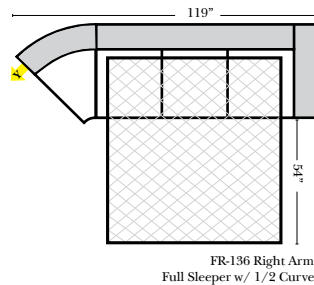

Sleepers

Put Green Arrows with Red Arrows to Create Sectional Groups
Put Blue Arrows with Yellow Arrows to Create Sectional Groups