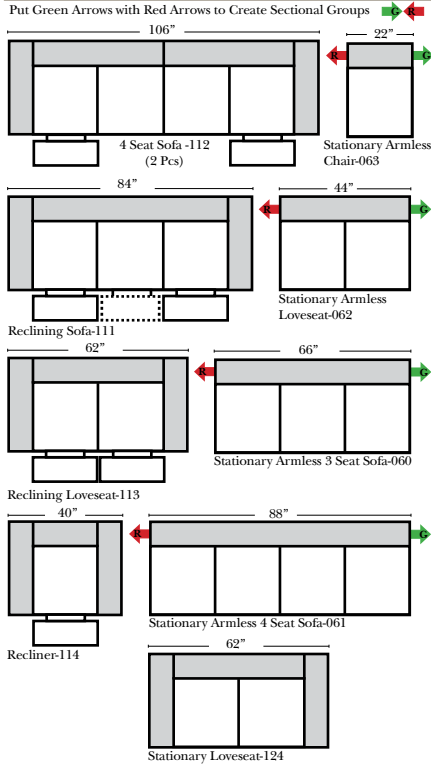

Larsen

03/06/2010

Standard & Armless

(All 4 seat items ship as one piece if stationary, two pieces if motion installed)

2 Piece Curve Sectional & Ottomans

Features

- Standard:**
- Available in Full & Top Grain Leathers
 - Available in Luxury Fabrics
 - All Hardwood Frames
 - Chaise Footrest
- Options:**
- No. 33 Firm Foam (N/C Option)
 - Console Table - Standard as Espresso finish (N/C Option is Honey Oak finish)
 - Cup Holders - Standard as Silver finish (N/C Option is Black or Hammered Antique Finish)
 - Sofa Center Recliner (Additional Charge)
 - Motorized Recliner Mechanism (additional Charge)
 - Swivel Recliner Base (additional Charge)
 - Swivel Glider Mechanism (additional Charge)
 - Lift Chair Dual Motor Mechanism (additional Charge)
- Sleeper Options:** (All the below options are at additional charges)
- Full Sleeper available w/Standard Mattress
 - Deluxe Innerspring Mattress: Full
 - Air Dream Coil Mattress: Full Only

Note:

All Dimensions are approximate, if accuracy is crucial, please contact us for validation of the dimensions shown. However, a 1" to 2" variance can still apply due to foam and upholstery.

L-Shape / 90 Degree Sectional

(All 4 seat items ship as one piece if stationary, two pieces if motion installed)

Larsen

Chaise, Curves/Wedges & Conversation Sectionals

Put Green Arrows with Red Arrows to Create Sectional Groups 
Put Orange Arrows with Tan Arrows to Create Sectional Groups 