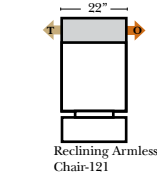

Larsen

Chaise, Curves/Wedges & Conversation Sectionals

Put Green Arrows with Red Arrows to Create Sectional Groups
Put Orange Arrows with Tan Arrows to Create Sectional Groups

Chaises

for this style not available
at this time