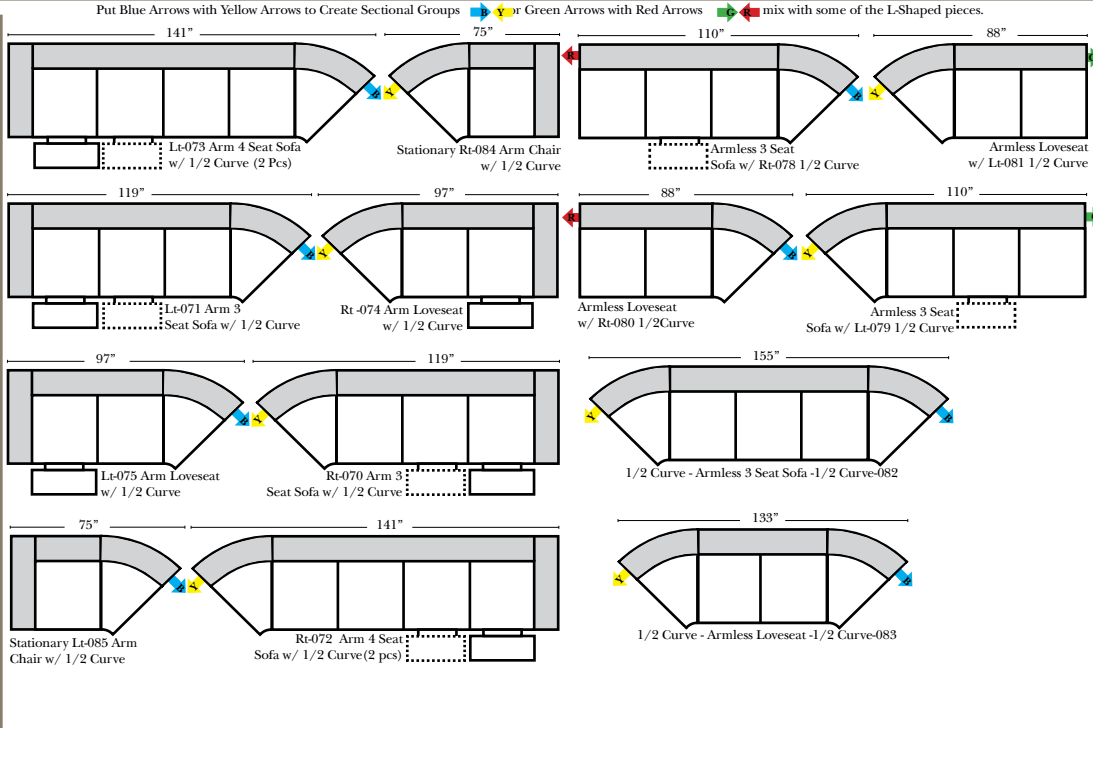

Larsen

03/06/2010

Standard & Armless

(All 4 seat items ship as one piece if stationary, two pieces if motion installed)

2 Piece Curve Sectional & Ottomans

Features

- Standard:**
- Available in Full & Top Grain Leathers
 - Available in Luxury Fabrics
 - All Hardwood Frames
 - Chaise Footrest
- Options:**
- No. 33 Firm Foam (N/C Option)
 - Console Table - Standard as Espresso finish (N/C Option is Honey Oak finish)
 - Cup Holders - Standard as Silver finish (N/C Option is Black or Hammered Antique Finish)
 - Sofa Center Recliner (Additional Charge)
 - Motorized Recliner Mechanism (additional Charge)
 - Swivel Recliner Base (additional Charge)
 - Swivel Glider Mechanism (additional Charge)
 - Lift Chair Dual Motor Mechanism (additional Charge)
- Sleeper Options:** (All the below options are at additional charges)
- Full Sleeper available w/Standard Mattress
 - Deluxe Innerspring Mattress: Full
 - Air Dream Coil Mattress: Full Only

Note:

All Dimensions are approximate, if accuracy is crucial, please contact us for validation of the dimensions shown. However, a 1" to 2" variance can still apply due to foam and upholstery.

L-Shape / 90 Degree Sectional

(All 4 seat items ship as one piece if stationary, two pieces if motion installed)

Larsen

Chaise, Curves/Wedges & Conversation Sectionals

Put Green Arrows with Red Arrows to Create Sectional Groups 
Put Orange Arrows with Tan Arrows to Create Sectional Groups 

Chaises

for this style not available
at this time

Sleepers

Put Green Arrows with Red Arrows to Create Sectional Groups 
Put Blue Arrows with Yellow Arrows to Create Sectional Groups 

Suggested Configurations