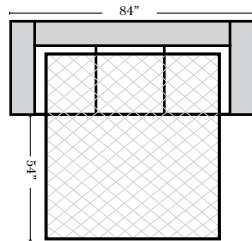

Sleepers

Put Green Arrows with Red Arrows to Create Sectional Groups
Put Blue Arrows with Yellow Arrows to Create Sectional Groups