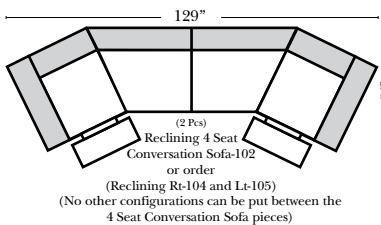

Larsen

Chaise, Curves/Wedges & Conversation Sectionals

Put Green Arrows with Red Arrows to Create Sectional Groups
Put Orange Arrows with Tan Arrows to Create Sectional Groups

Chaises

for this style not available
at this time