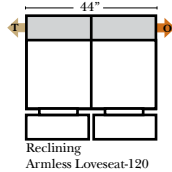

Larsen

Chaise, Curves/Wedges & Conversation Sectionals

Put Green Arrows with Red Arrows to Create Sectional Groups
Put Orange Arrows with Tan Arrows to Create Sectional Groups

Chaises

for this style not available
at this time