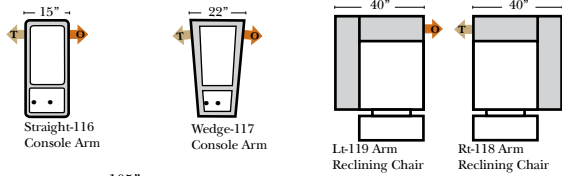

Larsen

Chaise, Curves/Wedges & Conversation Sectionals

Put Green Arrows with Red Arrows to Create Sectional Groups
Put Orange Arrows with Tan Arrows to Create Sectional Groups

Chaises

for this style not available
at this time