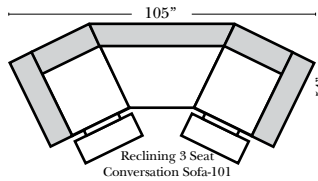

Larsen

Chaise, Curves/Wedges & Conversation Sectionals

Put Green Arrows with Red Arrows to Create Sectional Groups
Put Orange Arrows with Tan Arrows to Create Sectional Groups

Chaises

for this style not available
at this time