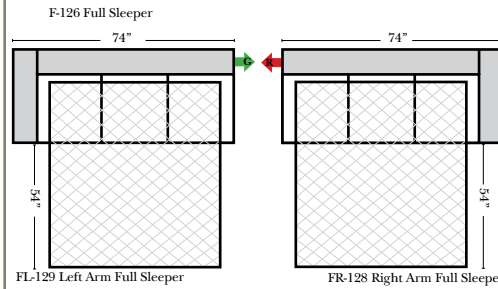

Sleepers

Put Green Arrows with Red Arrows to Create Sectional Groups
Put Blue Arrows with Yellow Arrows to Create Sectional Groups