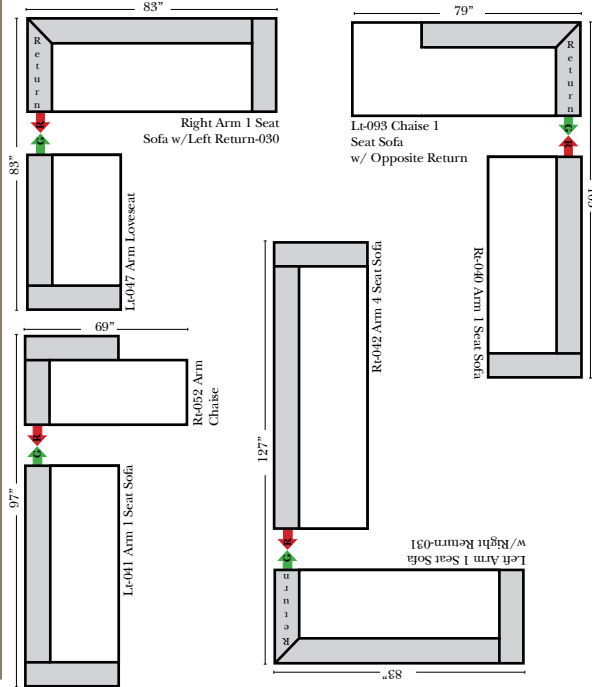

Suggested Configurations