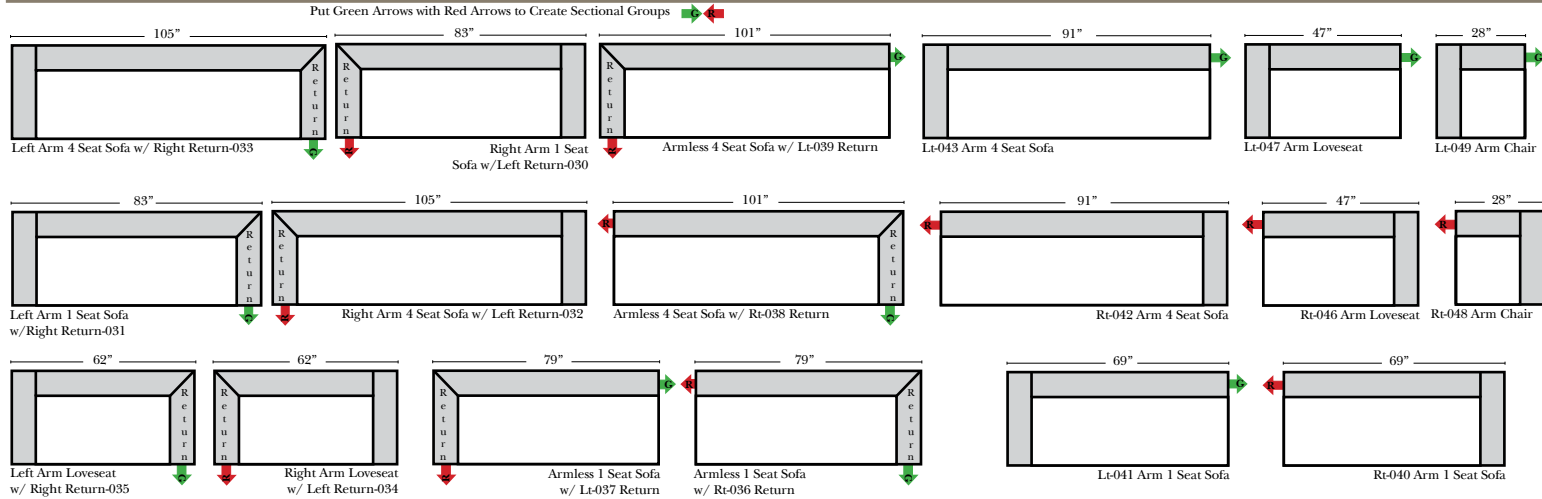

## Suggested Configurations

### Features

- Standard:**
- Available in Full & Top Grain Leathers
  - Available in Luxury Fabrics
  - All Hardwood Frames
- Options:**
- Down Seats & Down Backs (additional Charge)
  - No. 33 Firm Foam
- Sleeper Options:** (No Sleepers are available for this style)

## L-Shape / 90 Degree Sectional

(All 4 seat items ship as one piece if stationary, two pieces if motion installed)

### Note:

All Dimensions are approximate, if accuracy is crucial, please contact us for validation of the dimensions shown. However, a 1" to 2" variance can still apply due to foam and upholstery.