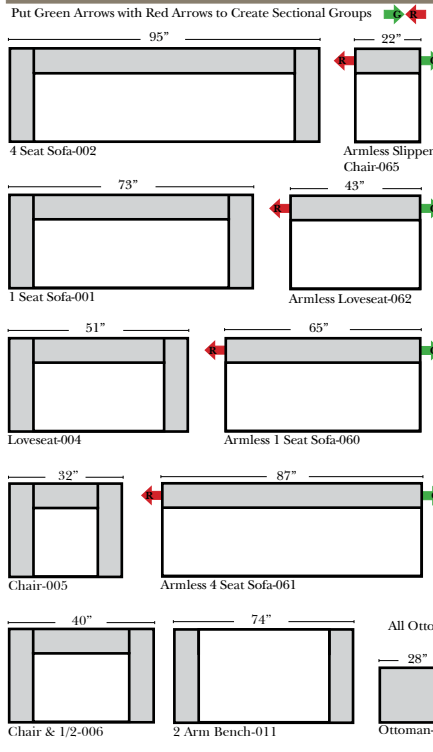

Fashion...Quality...Value...and Safety™

“...finding solutions for families, especially busy moms.”™

www.omnialeather.com www.kathyireland.com

Hartford

Architectural

3/20/2010

Standard, Armless & Ottomans