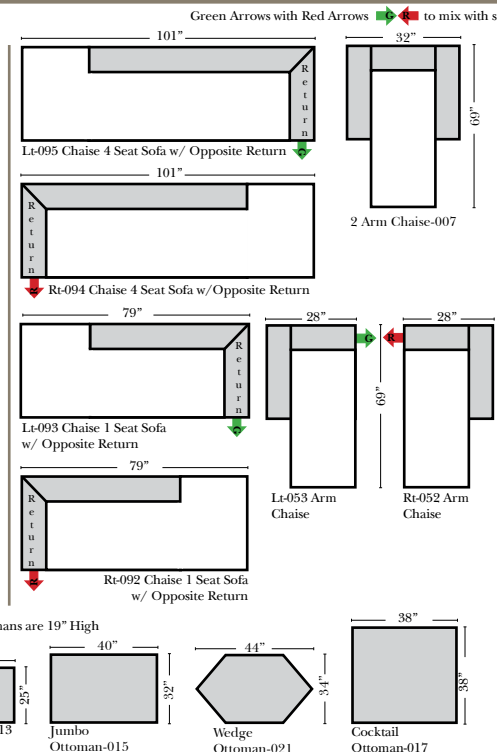

## Chaise & Return Chaise

## L-Shape / 90 Degree Sectional

(All 4 seat items ship as one piece if stationary, two pieces if motion installed)

### Note:

All Dimensions are approximate, if accuracy is crucial, please contact us for validation of the dimensions shown. However, a 1" to 2" variance can still apply due to foam and upholstery.