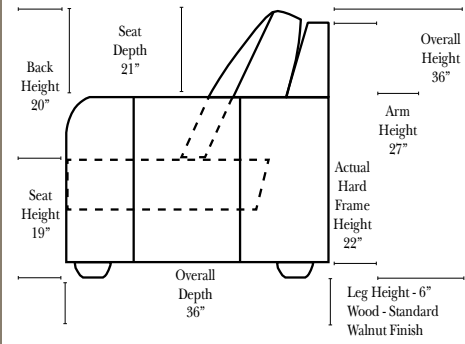

Suggested Configurations