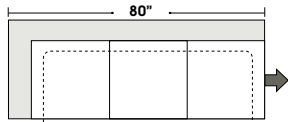

- Deluxe Queen Mattress (Additional Charges Apply)
- Air Dream Queen Mattress (Additional Charges Apply)

Special orders shipped within 4-6 weeks

Note: All sizes are approximate.

Queen 3 Seat Sleeper

Twin Loveseat Sleeper

Left Arm 3 Seat Queen Sleeper

Left Arm Twin Loveseat Sleeper

Right Arm 3 Seat Queen Sleeper

Right Arm Twin Loveseat Sleeper

Suggested Configurations