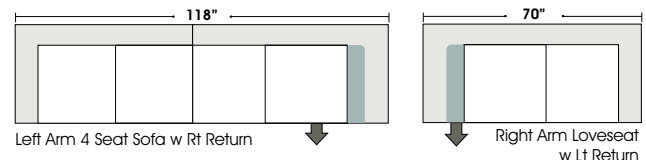

Hacienda

"...finding solutions for families,
especially busy moms."™

www.omnialeather.com www.kathyireland.com

by
OMNIA
FURNITURE

La Vida Buena

10.14.07

STANDARD

RETURN

ONE ARM

OTTOMANS

Features

Standard:

- All Full or Top-Grain Leather
- All hardwood frames

Options:

- Down Seats (Additional Charges Apply)
- Down Backs (Additional Charges Apply)
- No. 33 Firm Seating

Sleeper Options:

- Deluxe Queen Mattress (Additional Charges Apply)
- Air Dream Queen Mattress (Additional Charges Apply)

Special orders shipped within 4-6 weeks

Note: All sizes are approximate.