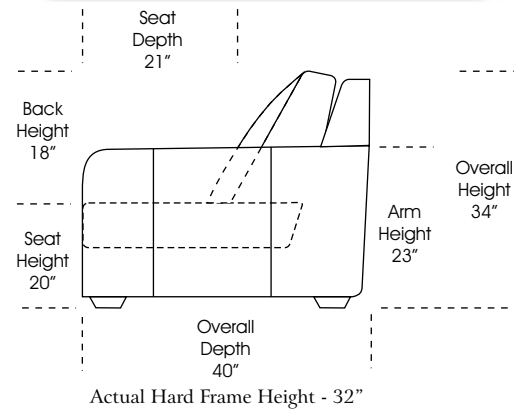

- Deluxe Queen Mattress (Additional Charges Apply)
- Air Dream Queen Mattress (Additional Charges Apply)

Special orders shipped within 4-6 weeks

Note: All sizes are approximate.

Queen 3 Seat Sleeper

Twin Loveseat Sleeper