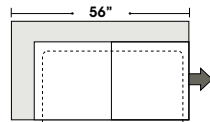

- Deluxe Queen Mattress (Additional Charges Apply)
- Air Dream Queen Mattress (Additional Charges Apply)

Special orders shipped within 4-6 weeks

Note: All sizes are approximate.

Queen 3 Seat Sleeper

Twin Loveseat Sleeper

Left Arm 3 Seat Queen Sleeper

Left Arm Twin Loveseat Sleeper

Right Arm 3 Seat Queen Sleeper

Right Arm Twin Loveseat Sleeper

Suggested Configurations