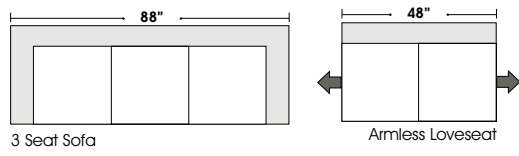

Hacienda

"...finding solutions for families,
especially busy moms."™

www.omnialeather.com www.kathyireland.com

by
OMNIA
FURNITURE

La Vida Buena

10.14.07

STANDARD

RETURN

ONE ARM

OTTOMANS

Features

Standard:

- All Full or Top-Grain Leather
- All hardwood frames

Options:

- Down Seats (Additional Charges Apply)
- Down Backs (Additional Charges Apply)
- No. 33 Firm Seating

Sleeper Options:

- Deluxe Queen Mattress (Additional Charges Apply)
- Air Dream Queen Mattress (Additional Charges Apply)

Special orders shipped within 4-6 weeks

Note: All sizes are approximate.