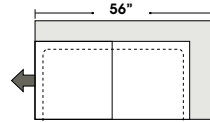

- Deluxe Queen Mattress (Additional Charges Apply)
- Air Dream Queen Mattress (Additional Charges Apply)

Special orders shipped within 4-6 weeks

Note: All sizes are approximate.

Queen 3 Seat Sleeper

Twin Loveseat Sleeper

Left Arm 3 Seat Queen Sleeper

Left Arm Twin Loveseat Sleeper

Right Arm 3 Seat Queen Sleeper

Right Arm Twin Loveseat Sleeper

Suggested Configurations