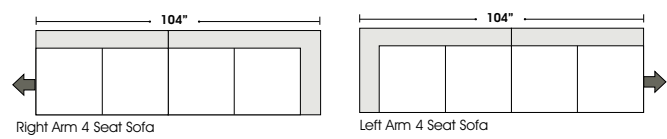

Hacienda

"...finding solutions for families,
especially busy moms."™

www.omnialeather.com www.kathyireland.com

by
OMNIA
FURNITURE

La Vida Buena

10.14.07

STANDARD

RETURN

ONE ARM

OTTOMANS

Features

Standard:

- All Full or Top-Grain Leather
- All hardwood frames

Options:

- Down Seats (Additional Charges Apply)
- Down Backs (Additional Charges Apply)
- No. 33 Firm Seating

Sleeper Options:

- Deluxe Queen Mattress (Additional Charges Apply)
- Air Dream Queen Mattress (Additional Charges Apply)

Special orders shipped within 4-6 weeks

Note: All sizes are approximate.