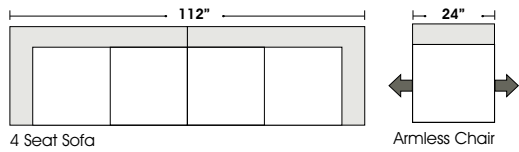

Hacienda

"...finding solutions for families,
especially busy moms."™

www.omnialeather.com www.kathyireland.com

by
OMNIA
FURNITURE

La Vida Buena

10.14.07

STANDARD

RETURN

ONE ARM

OTTOMANS

Features

Standard:

- All Full or Top-Grain Leather
- All hardwood frames

Options:

- Down Seats (Additional Charges Apply)
- Down Backs (Additional Charges Apply)
- No. 33 Firm Seating

Sleeper Options:

- Deluxe Queen Mattress (Additional Charges Apply)
- Air Dream Queen Mattress (Additional Charges Apply)

Special orders shipped within 4-6 weeks

Note: All sizes are approximate.