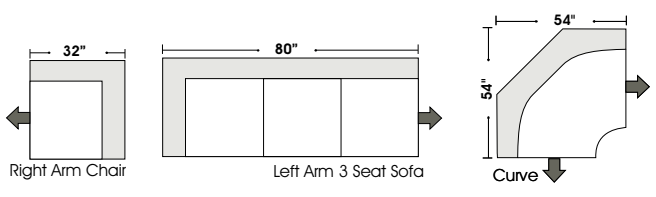

Hacienda

"...finding solutions for families,
especially busy moms."™

www.omnialeather.com www.kathyireland.com

by
OMNIA
FURNITURE

La Vida Buena

10.14.07

STANDARD

RETURN

ONE ARM

OTTOMANS

Features

Standard:

- All Full or Top-Grain Leather
- All hardwood frames

Options:

- Down Seats (Additional Charges Apply)
- Down Backs (Additional Charges Apply)
- No. 33 Firm Seating

Sleeper Options:

- Deluxe Queen Mattress (Additional Charges Apply)
- Air Dream Queen Mattress (Additional Charges Apply)

Special orders shipped within 4-6 weeks

Note: All sizes are approximate.