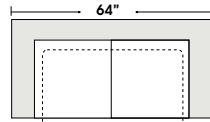

- Deluxe Queen Mattress (Additional Charges Apply)
- Air Dream Queen Mattress (Additional Charges Apply)

Special orders shipped within 4-6 weeks

Note: All sizes are approximate.

Queen 3 Seat Sleeper

Twin Loveseat Sleeper

Left Arm 3 Seat Queen Sleeper

Left Arm Twin Loveseat Sleeper

Right Arm 3 Seat Queen Sleeper

Right Arm Twin Loveseat Sleeper

Suggested Configurations