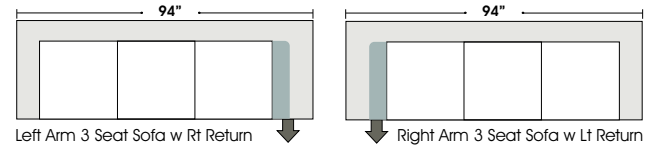

ONE ARM

OTTOMANS

Features

Standard:

- All Full or Top-Grain Leather
- All hardwood frames

Options:

- Down Seats (Additional Charges Apply)
- Down Backs (Additional Charges Apply)
- No. 33 Firm Seating

Sleeper Options:

- Deluxe Queen Mattress (Additional Charges Apply)
- Air Dream Queen Mattress (Additional Charges Apply)

Special orders shipped within 4-6 weeks

Note: All sizes are approximate.

Queen 3 Seat Sleeper

Twin Loveseat Sleeper

Left Arm 3 Seat Queen Sleeper

Left Arm Twin Loveseat Sleeper

Right Arm 3 Seat Queen Sleeper

Right Arm Twin Loveseat Sleeper

Suggested Configurations