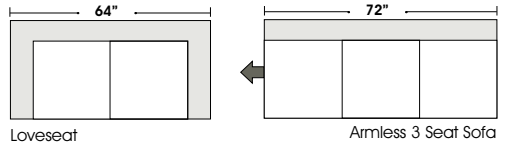

Hacienda

"...finding solutions for families,
especially busy moms."™

www.omnialeather.com www.kathyireland.com

by
OMNIA
FURNITURE

La Vida Buena

10.14.07

STANDARD

RETURN

ONE ARM

OTTOMANS

Features

Standard:

- All Full or Top-Grain Leather
- All hardwood frames

Options:

- Down Seats (Additional Charges Apply)
- Down Backs (Additional Charges Apply)
- No. 33 Firm Seating

Sleeper Options:

- Deluxe Queen Mattress (Additional Charges Apply)
- Air Dream Queen Mattress (Additional Charges Apply)

Special orders shipped within 4-6 weeks

Note: All sizes are approximate.