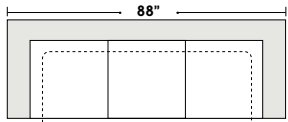

- Deluxe Queen Mattress (Additional Charges Apply)
- Air Dream Queen Mattress (Additional Charges Apply)

Special orders shipped within 4-6 weeks

Note: All sizes are approximate.

Queen 3 Seat Sleeper

Twin Loveseat Sleeper