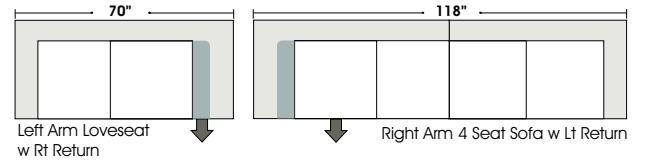

ONE ARM

OTTOMANS

Features

Standard:

- All Full or Top-Grain Leather
- All hardwood frames

Options:

- Down Seats (Additional Charges Apply)
- Down Backs (Additional Charges Apply)
- No. 33 Firm Seating

Sleeper Options:

- Deluxe Queen Mattress (Additional Charges Apply)
- Air Dream Queen Mattress (Additional Charges Apply)

Special orders shipped within 4-6 weeks

Note: All sizes are approximate.

Queen 3 Seat Sleeper

Twin Loveseat Sleeper

Left Arm 3 Seat Queen Sleeper

Left Arm Twin Loveseat Sleeper

Right Arm 3 Seat Queen Sleeper

Right Arm Twin Loveseat Sleeper

Suggested Configurations