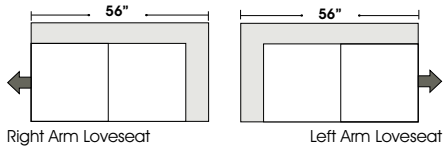

Hacienda

"...finding solutions for families,
especially busy moms."™

www.omnialeather.com www.kathyireland.com

by
OMNIA
FURNITURE

La Vida Buena

10.14.07

STANDARD

RETURN

ONE ARM

OTTOMANS

Features

Standard:

- All Full or Top-Grain Leather
- All hardwood frames

Options:

- Down Seats (Additional Charges Apply)
- Down Backs (Additional Charges Apply)
- No. 33 Firm Seating

Sleeper Options:

- Deluxe Queen Mattress (Additional Charges Apply)
- Air Dream Queen Mattress (Additional Charges Apply)

Special orders shipped within 4-6 weeks

Note: All sizes are approximate.