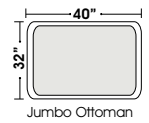

Hacienda

"...finding solutions for families,
especially busy moms."™

www.omnialeather.com www.kathyireland.com

by
OMNIA
FURNITURE

La Vida Buena

10.14.07

STANDARD

RETURN

ONE ARM

OTTOMANS

Features

Standard:

- All Full or Top-Grain Leather
- All hardwood frames

Options:

- Down Seats (Additional Charges Apply)
- Down Backs (Additional Charges Apply)
- No. 33 Firm Seating

Sleeper Options:

- Deluxe Queen Mattress (Additional Charges Apply)
- Air Dream Queen Mattress (Additional Charges Apply)

Special orders shipped within 4-6 weeks

Note: All sizes are approximate.