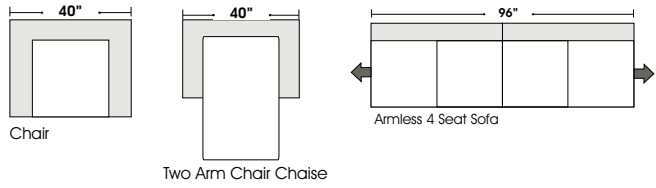

Hacienda

"...finding solutions for families,
especially busy moms."™

www.omnialeather.com www.kathyireland.com

by
OMNIA
FURNITURE

La Vida Buena

10.14.07

STANDARD

RETURN

ONE ARM

OTTOMANS

Features

Standard:

- All Full or Top-Grain Leather
- All hardwood frames

Options:

- Down Seats (Additional Charges Apply)
- Down Backs (Additional Charges Apply)
- No. 33 Firm Seating

Sleeper Options:

- Deluxe Queen Mattress (Additional Charges Apply)
- Air Dream Queen Mattress (Additional Charges Apply)

Special orders shipped within 4-6 weeks

Note: All sizes are approximate.