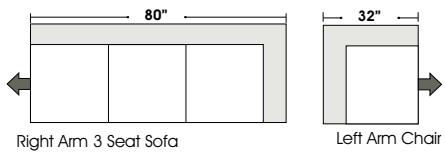

Hacienda

"...finding solutions for families,
especially busy moms."™

www.omnialeather.com www.kathyireland.com

by
OMNIA
FURNITURE

La Vida Buena

10.14.07

STANDARD

RETURN

ONE ARM

OTTOMANS

Features

Standard:

- All Full or Top-Grain Leather
- All hardwood frames

Options:

- Down Seats (Additional Charges Apply)
- Down Backs (Additional Charges Apply)
- No. 33 Firm Seating

Sleeper Options:

- Deluxe Queen Mattress (Additional Charges Apply)
- Air Dream Queen Mattress (Additional Charges Apply)

Special orders shipped within 4-6 weeks

Note: All sizes are approximate.