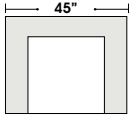

Chair

OTTOMAN