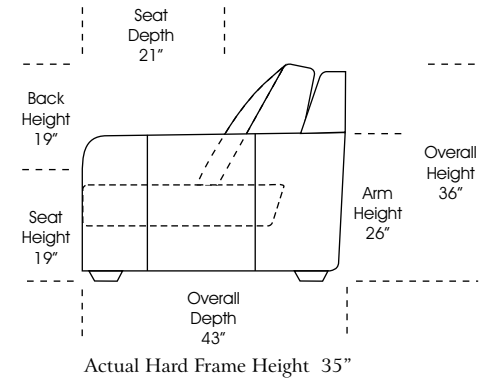

Granada

"...finding solutions for families,
especially busy moms."™

www.omnialeather.com www.kathyireland.com

kathy ireland
HOME®

by
OMNIA
FURNITURE

European Country

9.29.07

STANDARD

OTTOMAN

SLEEPER

Queen Sleeper

Features

Standard:

- All Full or Top-Grain Leather
- All hardwood frames
- Legs - Classic Coffee Bean Finish
- Nailheads - Small and Medium - Spaced

Options:

- Down Seats (Additional Charges Apply)
- Down Backs (Additional Charges Apply)
- No. 33 Firm Seating

Special orders shipped within 4-6 weeks