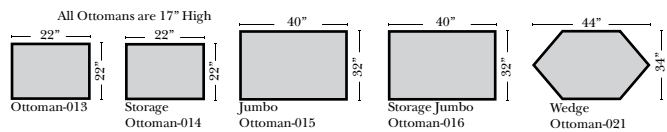

2 Piece Curve Sectional & Ottomans

Features

- Standard:**
- Available in Full & Top Grain Leathers
 - Available in Luxury Fabrics
 - All Hardwood Frames
- Options:**
- Down Seats (additional charge)
 - No. 33 Firm Foam
- Sleeper Options: (All the below options are at additional charges)**
- Queen Sleeper available w/Standard Mattress
 - Twin Sleeper available w/Standard Mattress
 - Deluxe Innerspring Mattress: Queen / Twin
 - Air Dream Coil Mattress: Queen Only - (No Twin)
 - Hideaway Air Mattress: Queen Only (Shipped in a Separate Box)

L-Shape / 90 Degree Sectional

(All 4 seat items ship as one piece if stationary, two pieces if motion installed)

Note:

All Dimensions are approximate, if accuracy is crucial, please contact us for validation of the dimensions shown. However, a 1" to 2" variance can still apply due to foam and upholstery.