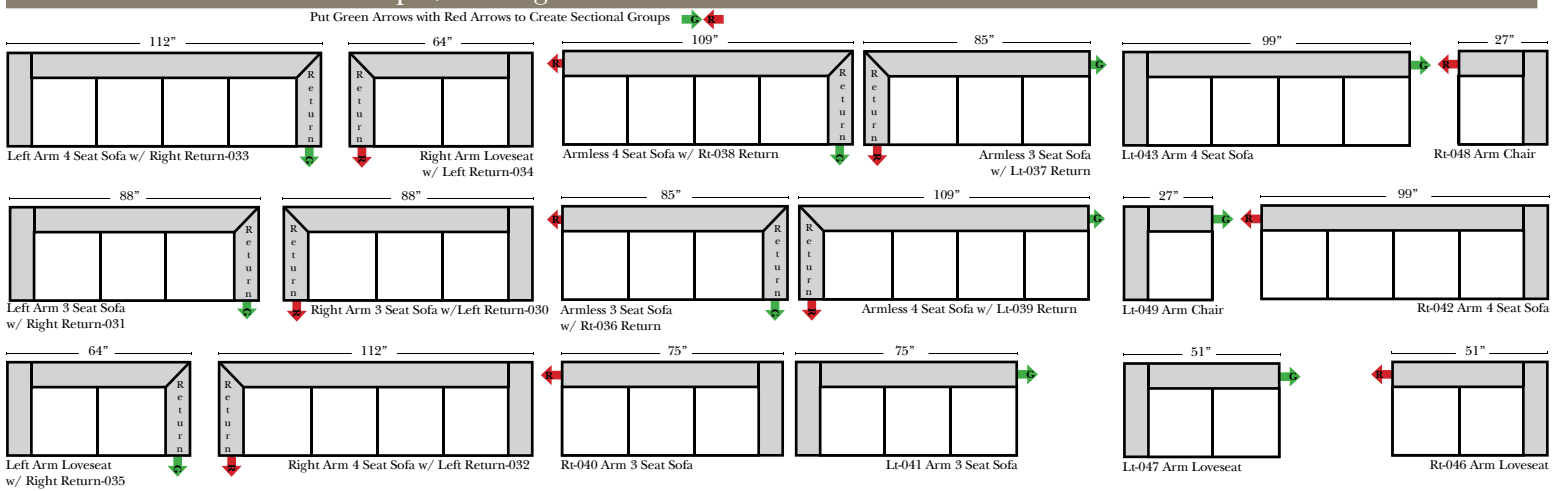

2 Piece Curve Sectional & Ottomans

Features

- Standard:**
- Available in Full & Top Grain Leathers
 - Available in Luxury Fabrics
 - All Hardwood Frames
- Options:**
- Down Seats (additional charge)
 - No. 33 Firm Foam
- Sleeper Options: (All the below options are at additional charges)**
- Queen Sleeper available w/Standard Mattress
 - Twin Sleeper available w/Standard Mattress
 - Deluxe Innerspring Mattress: Queen / Twin
 - Air Dream Coil Mattress: Queen Only - (No Twin)
 - Hideaway Air Mattress: Queen Only (Shipped in a Separate Box)

L-Shape / 90 Degree Sectional

(All 4 seat items ship as one piece if stationary, two pieces if motion installed)

Note:

All Dimensions are approximate, if accuracy is crucial, please contact us for validation of the dimensions shown. However, a 1" to 2" variance can still apply due to foam and upholstery.