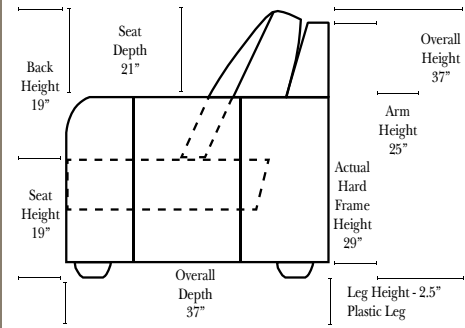

2 Piece Curve Sectional & Ottomans

Features

- Standard:**
- Available in Full & Top Grain Leathers
 - Available in Luxury Fabrics
 - All Hardwood Frames
- Options:**
- Down Seats (additional charge)
 - No. 33 Firm Foam
- Sleeper Options: (All the below options are at additional charges)**
- Queen Sleeper available w/Standard Mattress
 - Twin Sleeper available w/Standard Mattress
 - Deluxe Innerspring Mattress: Queen / Twin
 - Air Dream Coil Mattress: Queen Only - (No Twin)
 - Hideaway Air Mattress: Queen Only (Shipped in a Separate Box)

L-Shape / 90 Degree Sectional

(All 4 seat items ship as one piece if stationary, two pieces if motion installed)

Note:

All Dimensions are approximate, if accuracy is crucial, please contact us for validation of the dimensions shown. However, a 1" to 2" variance can still apply due to foam and upholstery.