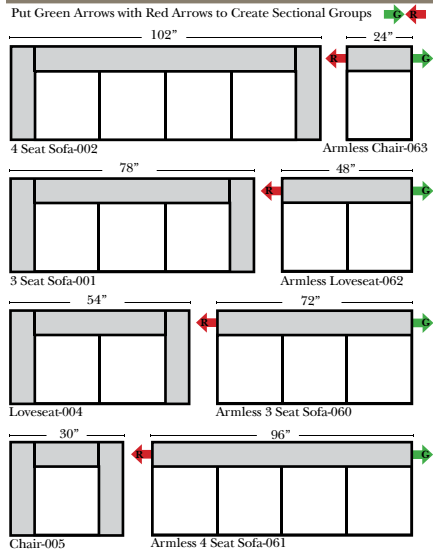

2 Piece Curve Sectional & Ottomans

Features

- Standard:**
- Available in Full & Top Grain Leathers
 - Available in Luxury Fabrics
 - All Hardwood Frames
- Options:**
- Down Seats (additional charge)
 - No. 33 Firm Foam
- Sleeper Options: (All the below options are at additional charges)**
- Queen Sleeper available w/Standard Mattress
 - Twin Sleeper available w/Standard Mattress
 - Deluxe Innerspring Mattress: Queen / Twin
 - Air Dream Coil Mattress: Queen Only - (No Twin)
 - Hideaway Air Mattress: Queen Only (Shipped in a Separate Box)

L-Shape / 90 Degree Sectional

(All 4 seat items ship as one piece if stationary, two pieces if motion installed)

Note:

All Dimensions are approximate, if accuracy is crucial, please contact us for validation of the dimensions shown. However, a 1" to 2" variance can still apply due to foam and upholstery.