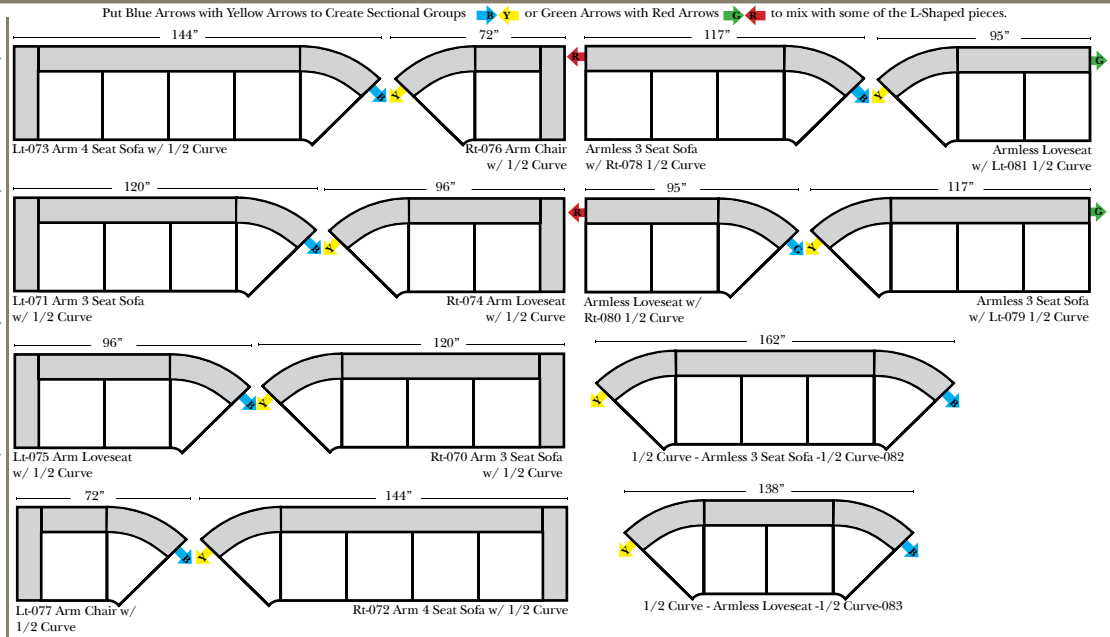

Fashion...Quality...Value...and Safety™

“...finding solutions for families, especially busy moms.”™

www.omnialeather.com www.kathyireland.com

Georgetown

Americana

05/01/2010

Standard & Armless

(All 4 seat items ship as one piece if stationary, two pieces if motion installed)

2 Piece Curve Sectional & Ottomans

Features

- Standard:**
- Available in Full & Top Grain Leathers
 - Available in Luxury Fabrics
 - All Hardwood Frames
- Options:**
- Down Seats (additional charge)
 - No. 33 Firm Foam
- Sleeper Options: (All the below options are at additional charges)**
- Queen Sleeper available w/Standard Mattress
 - Twin Sleeper available w/Standard Mattress
 - Deluxe Innerspring Mattress: Queen / Twin
 - Air Dream Coil Mattress: Queen Only - (No Twin)
 - Hideaway Air Mattress: Queen Only (Shipped in a Separate Box)

L-Shape / 90 Degree Sectional

(All 4 seat items ship as one piece if stationary, two pieces if motion installed)

Note:

All Dimensions are approximate, if accuracy is crucial, please contact us for validation of the dimensions shown. However, a 1" to 2" variance can still apply due to foam and upholstery.