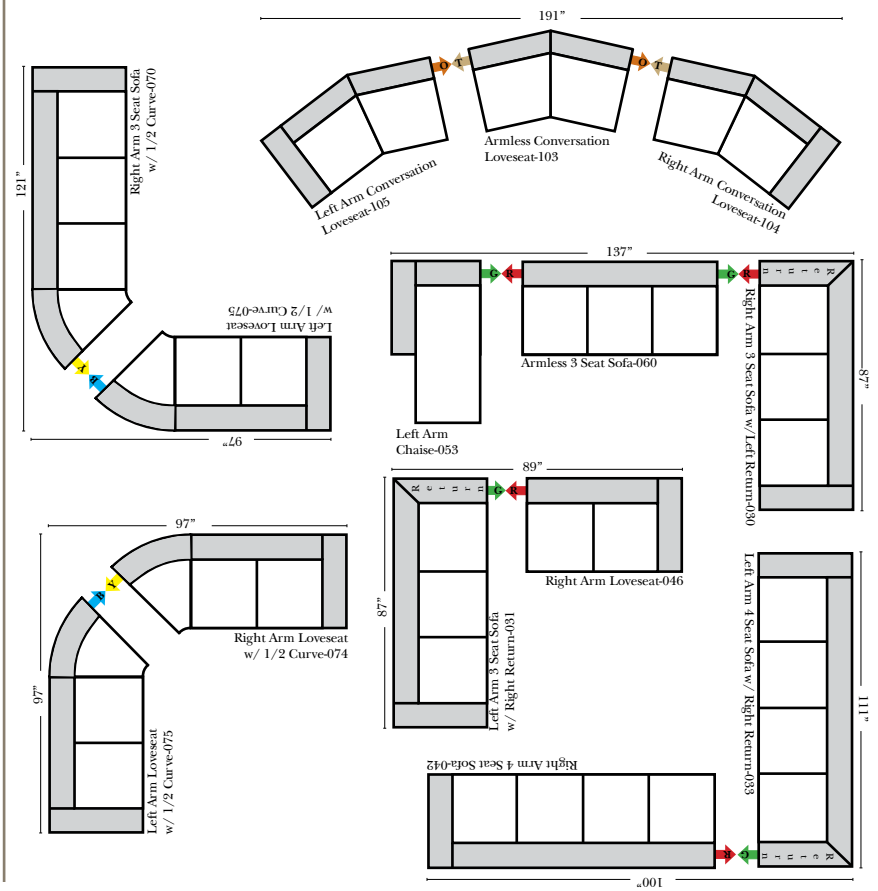

Suggested Configurations

The Suggested Configurations below are only a sample of what the imagination can create, please enjoy creating the configuration that fits your lifestyle, using the ideas below and from the items on the opposite page.