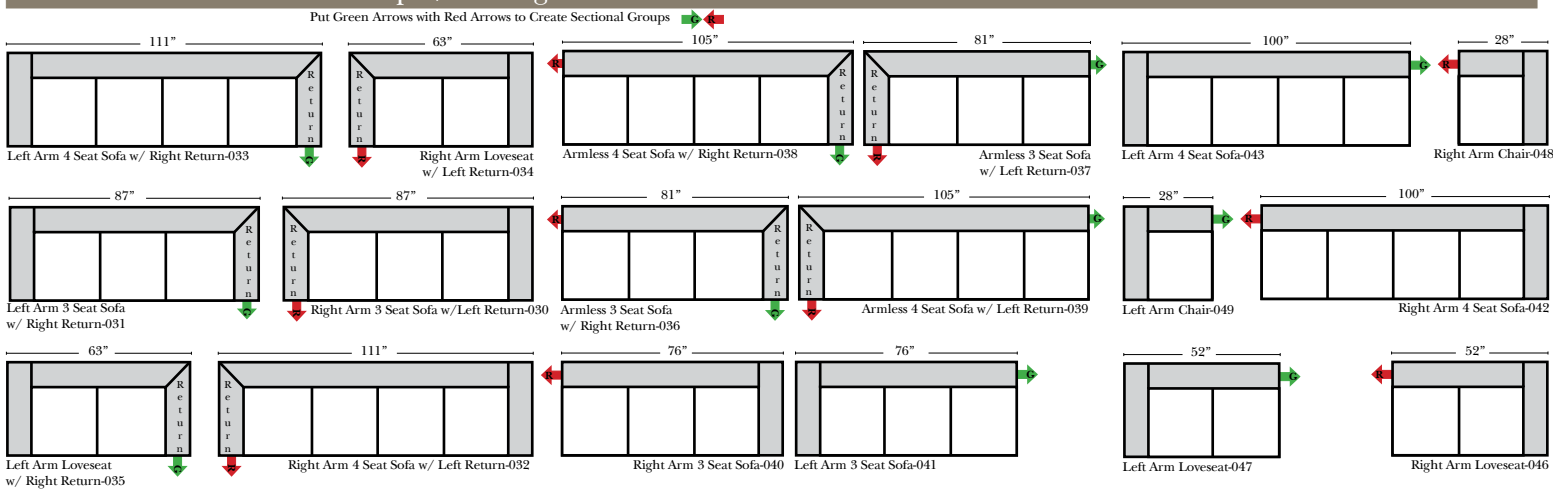

## 2 Piece Curve Sectional & Ottomans

### Features

- Standard:**
- Available in Full & Top Grain Leathers
  - Available in Luxury Fabrics
  - All Hardwood Frames

- Options:**
- Down Seats & Backs (additional Charge)
  - No. 33 Firm Foam

**Sleeper Options:**  
(No Sleepers available on this style)

## L-Shape / 90 Degree Sectional

(All 4 seat items ship as one piece if stationary, two pieces if motion installed)

### Note:

All Dimensions are approximate, if accuracy is crucial, please contact us for validation of the dimensions shown. However, a 1" to 2" variance can still apply due to foam and upholstery.