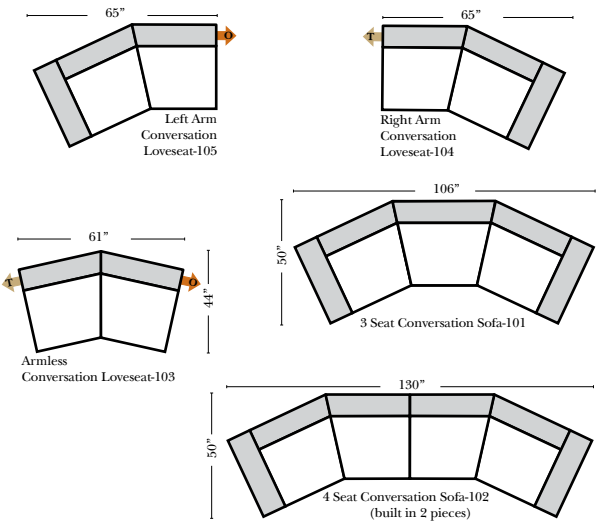

Fifth Avenue

Chaise & Conversation Sectionals

Put Green Arrows with Red Arrows to Create Sectional Groups
Put Orange Arrows with Tan Arrows to Create Sectional Groups