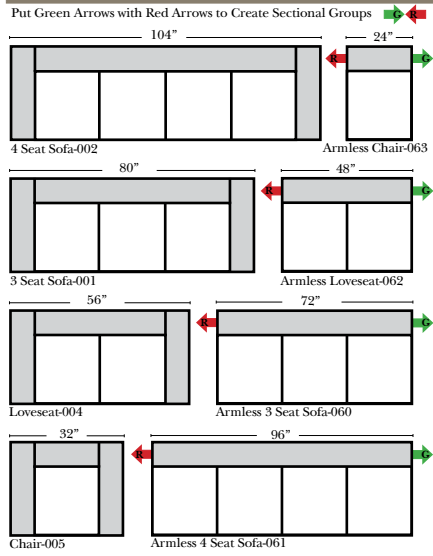

## Standard & Armless

(All 4 seat items ship as one piece if stationary, two pieces if motion installed)

## 2 Piece Curve Sectional & Ottomans

## L-Shape / 90 Degree Sectional

(All 4 seat items ship as one piece if stationary, two pieces if motion installed)

### Note:

All Dimensions are approximate, if accuracy is crucial, please contact us for validation of the dimensions shown. However, a 1" to 2" variance can still apply due to foam and upholstery.