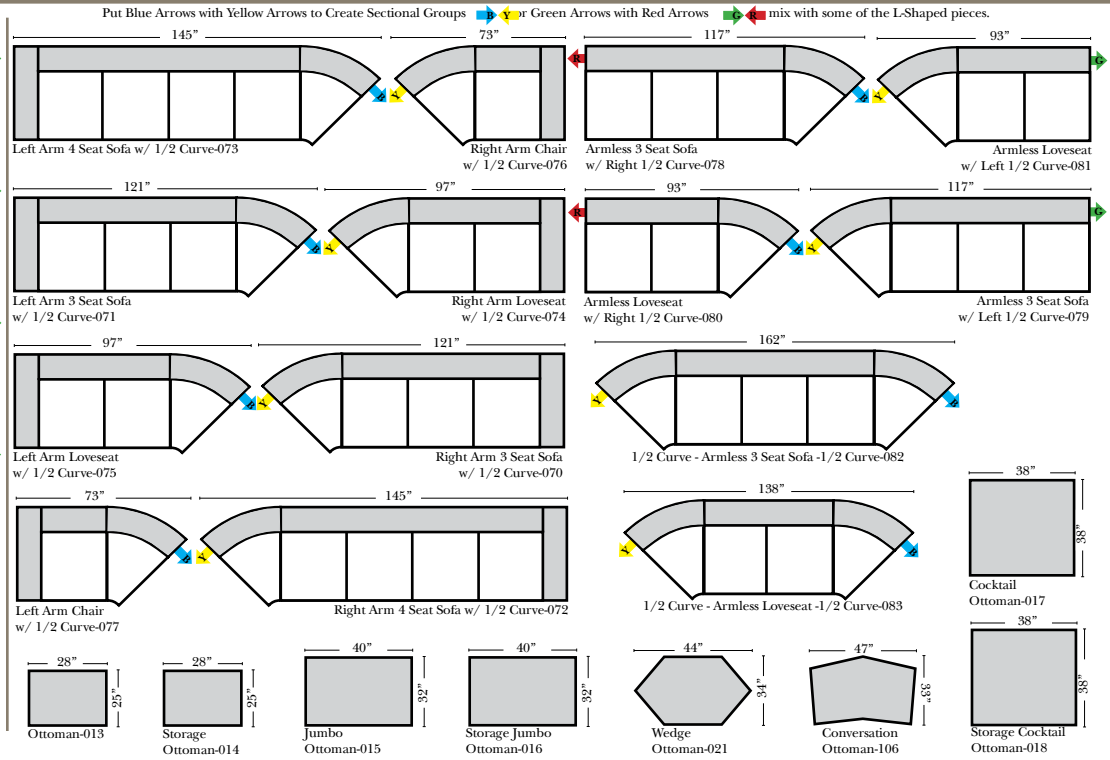

## Standard & Armless

(All 4 seat items ship as one piece if stationary, two pieces if motion installed)

## 2 Piece Curve Sectional & Ottomans

## L-Shape / 90 Degree Sectional

(All 4 seat items ship as one piece if stationary, two pieces if motion installed)

### Note:

All Dimensions are approximate, if accuracy is crucial, please contact us for validation of the dimensions shown. However, a 1" to 2" variance can still apply due to foam and upholstery.