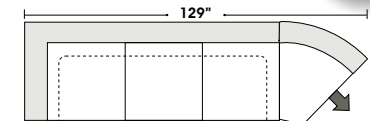

- No. 33 Firm Seating

Sleeper Options:

- Deluxe Queen Mattress (Additional Charges Apply)
- Air Dream Queen Mattress (Additional Charges Apply)

Special orders shipped within 4-6 weeks

Suggested Configurations

Left Arm Queen Sleeper

Right Arm Queen Sleeper

Left Arm Queen Sleeper
w 1/2 Curve

Right Arm Queen Sleeper
w 1/2 Curve

Right Arm Loveseat w 1/2 Curve
+
Left Arm Loveseat w 1/2 Curve

Right Arm Sofa w 1/2 Curve
+
Left Arm Sofa w 1/2 Curve

Right Arm Loveseat w 1/2 Curve
+
Left Arm Sofa w 1/2 Curve

Right Arm Sofa w Lt Return
+
Left Arm Sofa

Right Arm Loveseat
w Lt Return
+
Left Arm Sofa

Right Arm Loveseat
+
Left Arm Loveseat w RT Return

Right Arm Loveseat
+
Left Arm 3 Seat Sofa w Rt Return