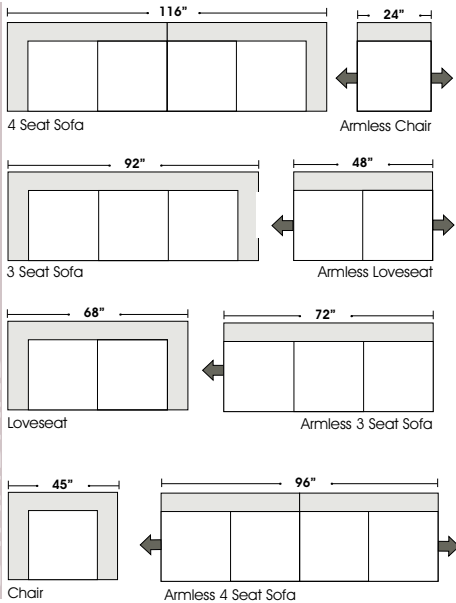

Tribeca Loft

STANDARD

1/2 CURVE

ONE ARM

Features March 28, 2006

Standard:

- All Full or Top-Grain Leather
- All hardwood frames

Options:

Left Arm Queen Sleeper

Right Arm Queen Sleeper

Left Arm Queen Sleeper
w 1/2 Curve

Right Arm Queen Sleeper
w 1/2 Curve

Right Arm Loveseat w 1/2 Curve
+
Left Arm Loveseat w 1/2 Curve

Right Arm Sofa w 1/2 Curve
+
Left Arm Sofa w 1/2 Curve

Right Arm Loveseat w 1/2 Curve
+
Left Arm Sofa w 1/2 Curve

Right Arm Sofa w Lt Return
+
Left Arm Sofa

Right Arm Loveseat
w Lt Return
+
Left Arm Sofa

Right Arm Loveseat
+
Left Arm Loveseat w RT Return

Right Arm Loveseat
+
Left Arm 3 Seat Sofa w Rt Return

Left Conversation Loveseat
+
Armless Conversation Loveseat
+
Right Conversation Loveseat

Left Arm Sofa w 1/2 Curve
+
1/2 Curve - Armless Loveseat - 1/2 Curve
+
Armless Loveseat w Left 1/2 Curve
+
Right Arm Chaise