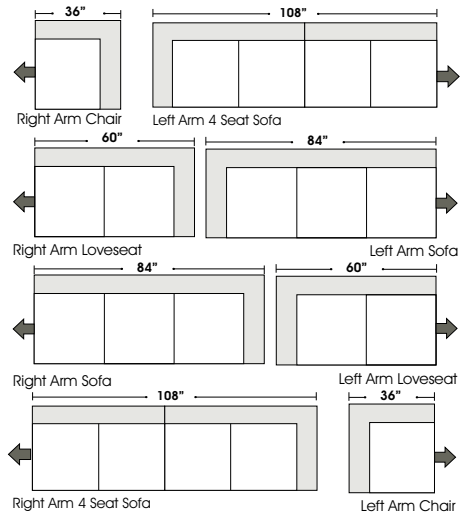

Tribeca Loft

STANDARD

1/2 CURVE

ONE ARM

Features March 28, 2006

Standard:

- All Full or Top-Grain Leather
- All hardwood frames

Options:

Left Arm Queen Sleeper

Right Arm Queen Sleeper

Left Arm Queen Sleeper
w 1/2 Curve

Right Arm Queen Sleeper
w 1/2 Curve

Right Arm Loveseat w 1/2 Curve
+
Left Arm Loveseat w 1/2 Curve

Right Arm Sofa w 1/2 Curve
+
Left Arm Sofa w 1/2 Curve

Right Arm Loveseat w 1/2 Curve
+
Left Arm Sofa w 1/2 Curve

Right Arm Sofa w Lt Return
+
Left Arm Sofa

Right Arm Loveseat
w Lt Return
+
Left Arm Sofa

Right Arm Loveseat
+
Left Arm Loveseat w RT Return

Right Arm Loveseat
+
Left Arm 3 Seat Sofa w Rt Return

Left Conversation Loveseat
+
Armless Conversation Loveseat
+
Right Conversation Loveseat

Left Arm Sofa w 1/2 Curve
+
1/2 Curve - Armless Loveseat - 1/2 Curve
+
Armless Loveseat w Left 1/2 Curve
+
Right Arm Chaise