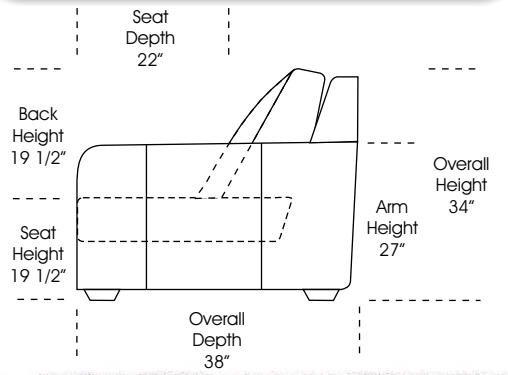

Tribeca Loft

STANDARD

1/2 CURVE

ONE ARM

Features March 28, 2006

Standard:

- All Full or Top-Grain Leather
- All hardwood frames

Options:

- No. 33 Firm Seating

Sleeper Options:

- Deluxe Queen Mattress (Additional Charges Apply)
- Air Dream Queen Mattress (Additional Charges Apply)

Special orders shipped within 4-6 weeks

Suggested Configurations

Left Arm Queen Sleeper

Right Arm Queen Sleeper

Left Arm Queen Sleeper
w 1/2 Curve

Right Arm Queen Sleeper
w 1/2 Curve

Right Arm Loveseat w 1/2 Curve
+
Left Arm Loveseat w 1/2 Curve

Right Arm Sofa w 1/2 Curve
+
Left Arm Sofa w 1/2 Curve

Right Arm Loveseat w 1/2 Curve
+
Left Arm Sofa w 1/2 Curve

Right Arm Sofa w Lt Return
+
Left Arm Sofa

Right Arm Loveseat
w Lt Return
+
Left Arm Sofa

Right Arm Loveseat
+
Left Arm Loveseat w RT Return

Right Arm Loveseat
+
Left Arm 3 Seat Sofa w Rt Return