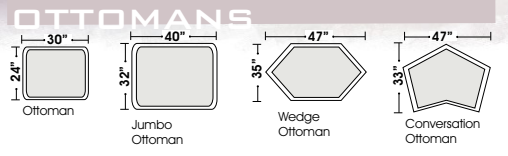

Tribeca Loft

STANDARD

1/2 CURVE

ONE ARM

Features March 28, 2006

Standard:

- All Full or Top-Grain Leather
- All hardwood frames

Options:

- No. 33 Firm Seating

Sleeper Options:

- Deluxe Queen Mattress (Additional Charges Apply)
- Air Dream Queen Mattress (Additional Charges Apply)

Special orders shipped within 4-6 weeks

Suggested Configurations

Left Arm Queen Sleeper

Right Arm Queen Sleeper

Left Arm Queen Sleeper
w 1/2 Curve

Right Arm Queen Sleeper
w 1/2 Curve

Right Arm Loveseat w 1/2 Curve
+
Left Arm Loveseat w 1/2 Curve

Right Arm Sofa w 1/2 Curve
+
Left Arm Sofa w 1/2 Curve

Right Arm Loveseat w 1/2 Curve
+
Left Arm Sofa w 1/2 Curve

Right Arm Sofa w Lt Return
+
Left Arm Sofa

Right Arm Loveseat
w Lt Return
+
Left Arm Sofa

Right Arm Loveseat
+
Left Arm Loveseat w RT Return

Right Arm Loveseat
+
Left Arm 3 Seat Sofa w Rt Return