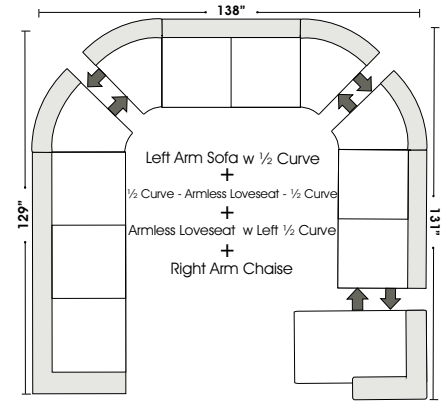

Left Arm Queen Sleeper

Right Arm Queen Sleeper

Left Arm Queen Sleeper
w 1/2 Curve

Right Arm Queen Sleeper
w 1/2 Curve

Right Arm Loveseat w 1/2 Curve
+
Left Arm Loveseat w 1/2 Curve

Right Arm Sofa w 1/2 Curve
+
Left Arm Sofa w 1/2 Curve

Right Arm Loveseat w 1/2 Curve
+
Left Arm Sofa w 1/2 Curve

Right Arm Sofa w Lt Return
+
Left Arm Sofa

Right Arm Loveseat
w Lt Return
+
Left Arm Sofa

Right Arm Loveseat
+
Left Arm Loveseat w RT Return

Right Arm Loveseat
+
Left Arm 3 Seat Sofa w Rt Return

Left Conversation Loveseat
+
Armless Conversation Loveseat
+
Right Conversation Loveseat

Left Arm Sofa w 1/2 Curve
+
1/2 Curve - Armless Loveseat - 1/2 Curve
+
Armless Loveseat w Left 1/2 Curve
+
Right Arm Chaise