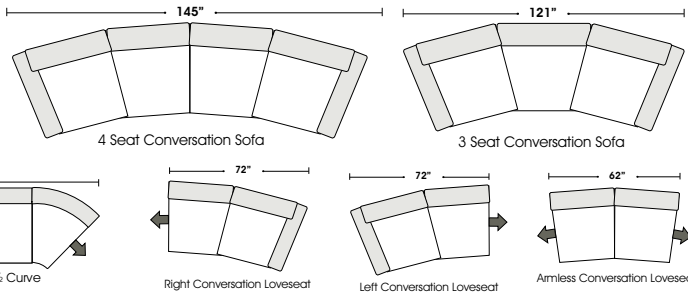

Tribeca Loft

STANDARD

1/2 CURVE

ONE ARM

Features March 28, 2006

Standard:

- All Full or Top-Grain Leather
- All hardwood frames

Options:

- No. 33 Firm Seating

Sleeper Options:

- Deluxe Queen Mattress (Additional Charges Apply)
- Air Dream Queen Mattress (Additional Charges Apply)

Special orders shipped within 4-6 weeks

Suggested Configurations

Left Arm Queen Sleeper

Right Arm Queen Sleeper

Left Arm Queen Sleeper
w 1/2 Curve

Right Arm Queen Sleeper
w 1/2 Curve

Right Arm Loveseat w 1/2 Curve
+
Left Arm Loveseat w 1/2 Curve

Right Arm Sofa w 1/2 Curve
+
Left Arm Sofa w 1/2 Curve

Right Arm Loveseat w 1/2 Curve
+
Left Arm Sofa w 1/2 Curve

Right Arm Sofa w Lt Return
+
Left Arm Sofa

Right Arm Loveseat
w Lt Return
+
Left Arm Sofa

Right Arm Loveseat
+
Left Arm Loveseat w RT Return

Right Arm Loveseat
+
Left Arm 3 Seat Sofa w Rt Return