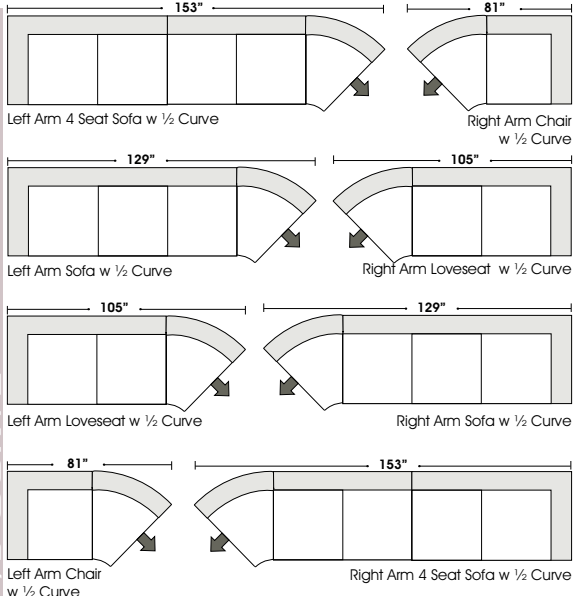

Tribeca Loft

STANDARD

1/2 CURVE

ONE ARM

Features March 28, 2006

Standard:

- All Full or Top-Grain Leather
- All hardwood frames

Options:

Left Arm Queen Sleeper

Right Arm Queen Sleeper

Left Arm Queen Sleeper
w 1/2 Curve

Right Arm Queen Sleeper
w 1/2 Curve

Right Arm Loveseat w 1/2 Curve
+
Left Arm Loveseat w 1/2 Curve

Right Arm Sofa w 1/2 Curve
+
Left Arm Sofa w 1/2 Curve

Right Arm Loveseat w 1/2 Curve
+
Left Arm Sofa w 1/2 Curve

Right Arm Sofa w Lt Return
+
Left Arm Sofa

Right Arm Loveseat
w Lt Return
+
Left Arm Sofa

Right Arm Loveseat
+
Left Arm Loveseat w RT Return

Right Arm Loveseat
+
Left Arm 3 Seat Sofa w Rt Return