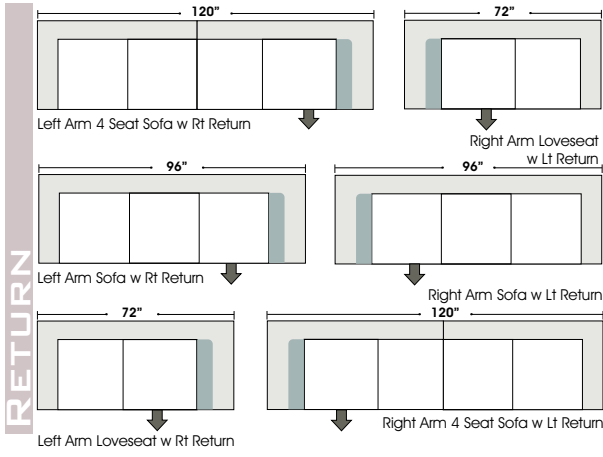

Tribeca Loft

STANDARD

1/2 CURVE

ONE ARM

Features March 28, 2006

Standard:

- All Full or Top-Grain Leather
- All hardwood frames

Options:

- No. 33 Firm Seating

Sleeper Options:

- Deluxe Queen Mattress (Additional Charges Apply)
- Air Dream Queen Mattress (Additional Charges Apply)

Special orders shipped within 4-6 weeks

Suggested Configurations

Left Arm Queen Sleeper

Right Arm Queen Sleeper

Left Arm Queen Sleeper
w 1/2 Curve

Right Arm Queen Sleeper
w 1/2 Curve

Right Arm Loveseat w 1/2 Curve
+
Left Arm Loveseat w 1/2 Curve

Right Arm Sofa w 1/2 Curve
+
Left Arm Sofa w 1/2 Curve

Right Arm Loveseat w 1/2 Curve
+
Left Arm Sofa w 1/2 Curve

Right Arm Sofa w Lt Return
+
Left Arm Sofa

Right Arm Loveseat
w Lt Return
+
Left Arm Sofa

Right Arm Loveseat
+
Left Arm Loveseat w RT Return

Right Arm Loveseat
+
Left Arm 3 Seat Sofa w Rt Return