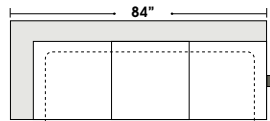

- No. 33 Firm Seating

Sleeper Options:

- Deluxe Queen Mattress (Additional Charges Apply)
- Air Dream Queen Mattress (Additional Charges Apply)

Special orders shipped within 4-6 weeks

Suggested Configurations

Left Arm Queen Sleeper

Right Arm Queen Sleeper

Left Arm Queen Sleeper
w 1/2 Curve

Right Arm Queen Sleeper
w 1/2 Curve

Right Arm Loveseat w 1/2 Curve
+
Left Arm Loveseat w 1/2 Curve

Right Arm Sofa w 1/2 Curve
+
Left Arm Sofa w 1/2 Curve

Right Arm Loveseat w 1/2 Curve
+
Left Arm Sofa w 1/2 Curve

Right Arm Sofa w Lt Return
+
Left Arm Sofa

Right Arm Loveseat
w Lt Return
+
Left Arm Sofa

Right Arm Loveseat
+
Left Arm Loveseat w RT Return

Right Arm Loveseat
+
Left Arm 3 Seat Sofa w Rt Return