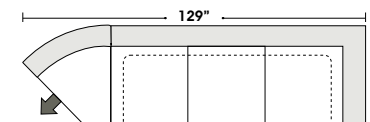

- No. 33 Firm Seating

Sleeper Options:

- Deluxe Queen Mattress (Additional Charges Apply)
- Air Dream Queen Mattress (Additional Charges Apply)

Special orders shipped within 4-6 weeks

Suggested Configurations

Left Arm Queen Sleeper

Right Arm Queen Sleeper

Left Arm Queen Sleeper
w 1/2 Curve

Right Arm Queen Sleeper
w 1/2 Curve

Right Arm Loveseat w 1/2 Curve
+
Left Arm Loveseat w 1/2 Curve

Right Arm Sofa w 1/2 Curve
+
Left Arm Sofa w 1/2 Curve

Right Arm Loveseat w 1/2 Curve
+
Left Arm Sofa w 1/2 Curve

Right Arm Sofa w Lt Return
+
Left Arm Sofa

Right Arm Loveseat
w Lt Return
+
Left Arm Sofa

Right Arm Loveseat
+
Left Arm Loveseat w RT Return

Right Arm Loveseat
+
Left Arm 3 Seat Sofa w Rt Return