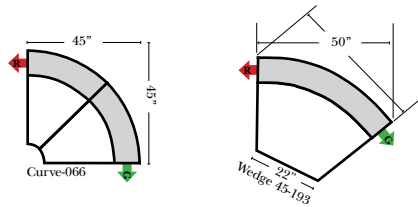

L-Shape / 90 Degree Sectional

(All 4 seat items ship as one piece if stationary, two pieces if motion installed)

Fairfield

Chaise & Conversation Sectionals

Put Green Arrows with Red Arrows to Create Sectional Groups
Put Orange Arrows with Tan Arrows to Create Sectional Groups