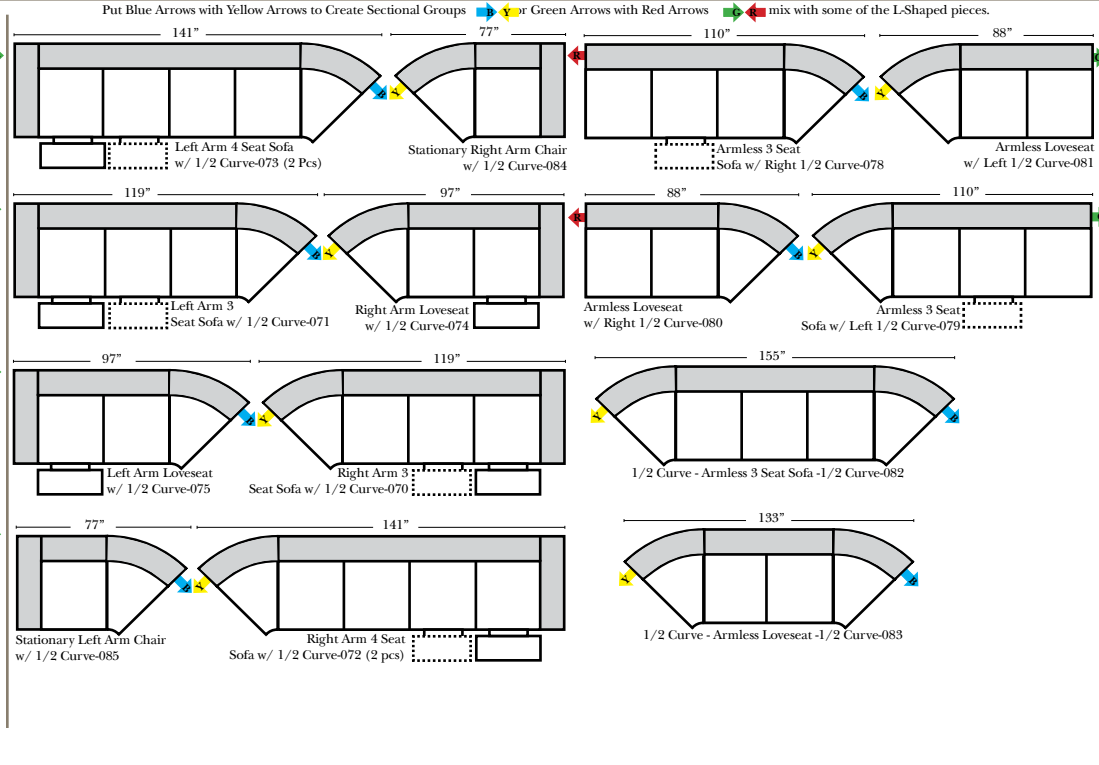

Fairfield

Standard & Armless

(All 4 seat items ship as one piece if stationary, two pieces if motion installed)

2 Piece Curve Sectional & Ottomans

03/06/2010

Features

Standard:

- Available in Full & Top Grain Leathers
- Available in Luxury Fabrics
- All Hardwood Frames
- Nail Heads

Sleeper Options: (All the below options are at additional charges)

- Full Sleeper available w/Standard Mattress
- Deluxe Innerspring Mattress: Full
- Air Dream Coil Mattress: Full Only

Note:

All Dimensions are approximate, if accuracy is crucial, please contact us for validation of the dimensions shown. However, a 1" to 2" variance can still apply due to foam and upholstery.

L-Shape / 90 Degree Sectional

(All 4 seat items ship as one piece if stationary, two pieces if motion installed)

Fairfield

Chaise & Conversation Sectionals

Put Green Arrows with Red Arrows to Create Sectional Groups
Put Orange Arrows with Tan Arrows to Create Sectional Groups