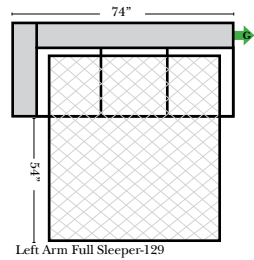

Sleepers

Put Green Arrows with Red Arrows to Create Sectional Groups
Put Blue Arrows with Yellow Arrows to Create Sectional Groups