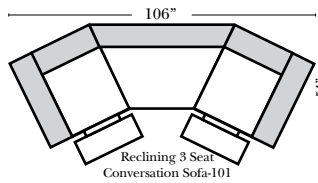

Sleeper Options: (All the below options are at additional charges)

- Full Sleeper available w/Standard Mattress
- Deluxe Innerspring Mattress: Full
- Air Dream Coil Mattress: Full Only

Note:

All Dimensions are approximate, if accuracy is crucial, please contact us for validation of the dimensions shown. However, a 1" to 2" variance can still apply due to foam and upholstery.

L-Shape / 90 Degree Sectional

(All 4 seat items ship as one piece if stationary, two pieces if motion installed)

Fairfield

Chaise & Conversation Sectionals

Put Green Arrows with Red Arrows to Create Sectional Groups
Put Orange Arrows with Tan Arrows to Create Sectional Groups