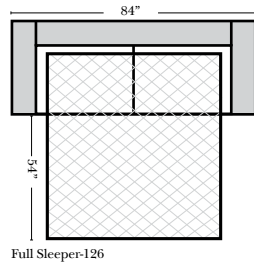

Sleepers

Put Green Arrows with Red Arrows to Create Sectional Groups
Put Blue Arrows with Yellow Arrows to Create Sectional Groups