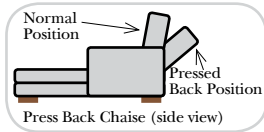

Sleeper Options: (All the below options are at additional charges)

- Full Sleeper available w/Standard Mattress
- Deluxe Innerspring Mattress: Full
- Air Dream Coil Mattress: Full Only

Note:

All Dimensions are approximate, if accuracy is crucial, please contact us for validation of the dimensions shown. However, a 1" to 2" variance can still apply due to foam and upholstery.

L-Shape / 90 Degree Sectional

(All 4 seat items ship as one piece if stationary, two pieces if motion installed)

Fairfield

Chaise & Conversation Sectionals

Put Green Arrows with Red Arrows to Create Sectional Groups
Put Orange Arrows with Tan Arrows to Create Sectional Groups

Sleepers

Put Green Arrows with Red Arrows to Create Sectional Groups
Put Blue Arrows with Yellow Arrows to Create Sectional Groups

Suggested Configurations

03/06/2010

The Suggested Configurations below are only a sample of what the imagination can create, please enjoy creating the configuration that fits your lifestyle, using the ideas below and from the items on the opposite page.