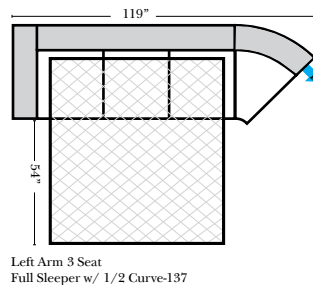

Sleepers

Put Green Arrows with Red Arrows to Create Sectional Groups
Put Blue Arrows with Yellow Arrows to Create Sectional Groups