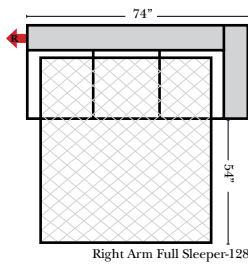

Sleepers

Put Green Arrows with Red Arrows to Create Sectional Groups
Put Blue Arrows with Yellow Arrows to Create Sectional Groups