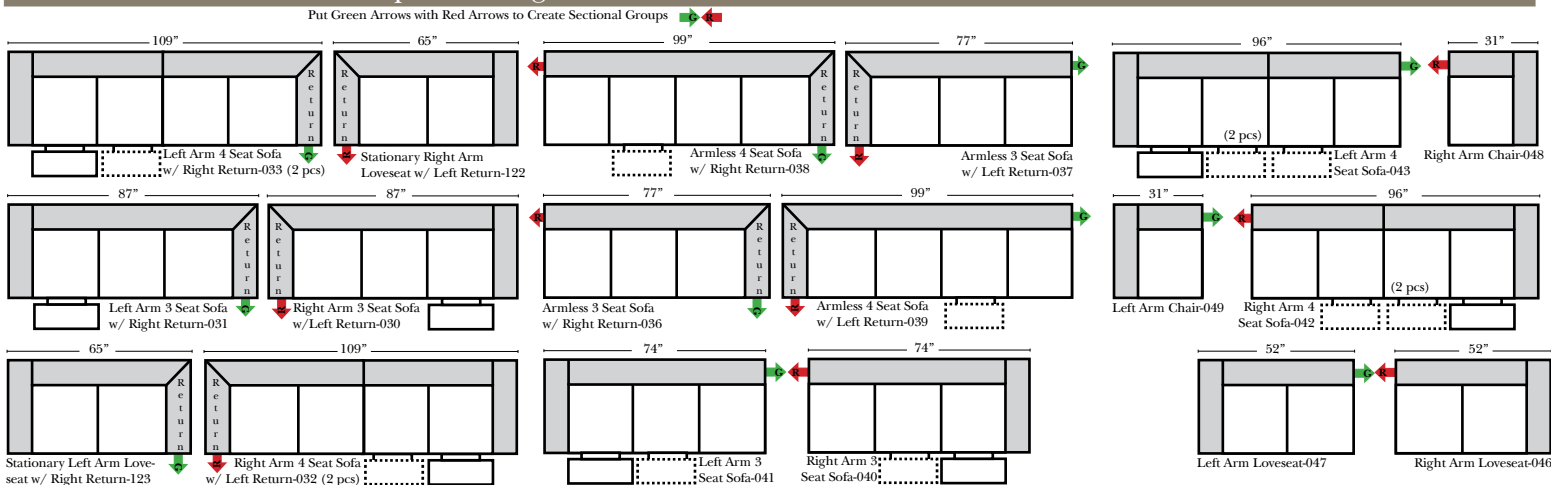

Sleeper Options: (All the below options are at additional charges)

- Full Sleeper available w/Standard Mattress
- Deluxe Innerspring Mattress: Full
- Air Dream Coil Mattress: Full Only

Note:

All Dimensions are approximate, if accuracy is crucial, please contact us for validation of the dimensions shown. However, a 1" to 2" variance can still apply due to foam and upholstery.

L-Shape / 90 Degree Sectional

(All 4 seat items ship as one piece if stationary, two pieces if motion installed)

Fairfield

Chaise & Conversation Sectionals

Put Green Arrows with Red Arrows to Create Sectional Groups
Put Orange Arrows with Tan Arrows to Create Sectional Groups