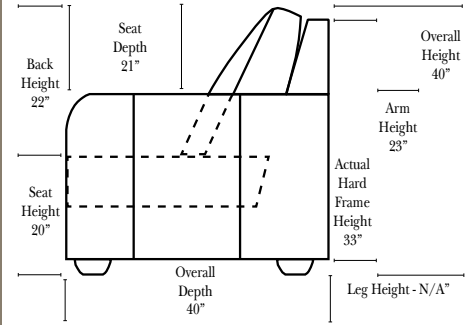

Fairfield

Standard & Armless

(All 4 seat items ship as one piece if stationary, two pieces if motion installed)

2 Piece Curve Sectional & Ottomans

03/06/2010

Features

Standard:

- Available in Full & Top Grain Leathers
- Available in Luxury Fabrics
- All Hardwood Frames
- Nail Heads

Sleeper Options: (All the below options are at additional charges)

- Full Sleeper available w/Standard Mattress
- Deluxe Innerspring Mattress: Full
- Air Dream Coil Mattress: Full Only

Note:

All Dimensions are approximate, if accuracy is crucial, please contact us for validation of the dimensions shown. However, a 1" to 2" variance can still apply due to foam and upholstery.