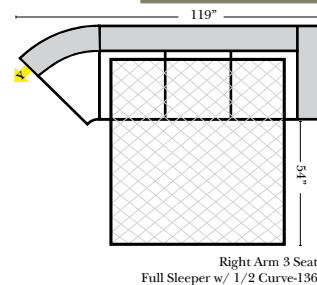

Sleepers

Put Green Arrows with Red Arrows to Create Sectional Groups
Put Blue Arrows with Yellow Arrows to Create Sectional Groups