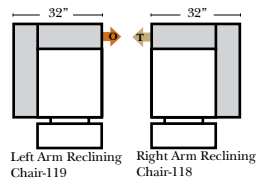

Sleeper Options: (All the below options are at additional charges)

- Full Sleeper available w/Standard Mattress
- Deluxe Innerspring Mattress: Full
- Air Dream Coil Mattress: Full Only

Note:

All Dimensions are approximate, if accuracy is crucial, please contact us for validation of the dimensions shown. However, a 1" to 2" variance can still apply due to foam and upholstery.

L-Shape / 90 Degree Sectional

(All 4 seat items ship as one piece if stationary, two pieces if motion installed)

Fairfield

Chaise & Conversation Sectionals

Put Green Arrows with Red Arrows to Create Sectional Groups
Put Orange Arrows with Tan Arrows to Create Sectional Groups