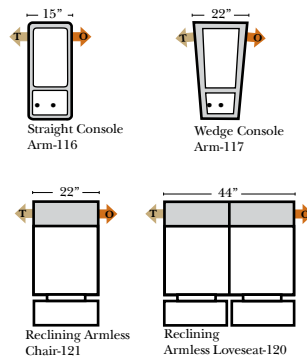

Sleeper Options: (All the below options are at additional charges)

- Full Sleeper available w/Standard Mattress
- Deluxe Innerspring Mattress: Full
- Air Dream Coil Mattress: Full Only

Note:

All Dimensions are approximate, if accuracy is crucial, please contact us for validation of the dimensions shown. However, a 1" to 2" variance can still apply due to foam and upholstery.

L-Shape / 90 Degree Sectional

(All 4 seat items ship as one piece if stationary, two pieces if motion installed)

Fairfield

Chaise & Conversation Sectionals

Put Green Arrows with Red Arrows to Create Sectional Groups
Put Orange Arrows with Tan Arrows to Create Sectional Groups