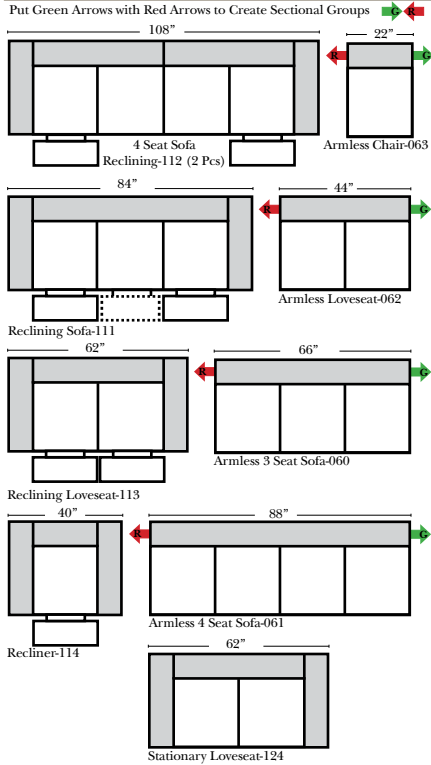

Fairfield

Standard & Armless

(All 4 seat items ship as one piece if stationary, two pieces if motion installed)

2 Piece Curve Sectional & Ottomans

03/06/2010

Features

Standard:

- Available in Full & Top Grain Leathers
- Available in Luxury Fabrics
- All Hardwood Frames
- Nail Heads

Options:

- No. 33 Firm Foam (N/C Option)
- Console Table - Standard as Espresso finish (N/C Option is Honey Oak finish)
- Cup Holders - Standard as Silver finish (N/C Option is Black or Hammered Antique Finish)
- Sofa Center Recliner (Additional Charge)
- Motorized Recliner Mechanism (additional Charge)
- Swivel Recliner Base (additional Charge)
- Swivel Glider Mechanism (additional Charge)
- Lift Chair Dual Motor Mechanism (additional Charge)

Sleeper Options: (All the below options are at additional charges)

- Full Sleeper available w/Standard Mattress
- Deluxe Innerspring Mattress: Full
- Air Dream Coil Mattress: Full Only

Note:

All Dimensions are approximate, if accuracy is crucial, please contact us for validation of the dimensions shown. However, a 1" to 2" variance can still apply due to foam and upholstery.

L-Shape / 90 Degree Sectional

(All 4 seat items ship as one piece if stationary, two pieces if motion installed)

Fairfield

Chaise & Conversation Sectionals

Put Green Arrows with Red Arrows to Create Sectional Groups
Put Orange Arrows with Tan Arrows to Create Sectional Groups