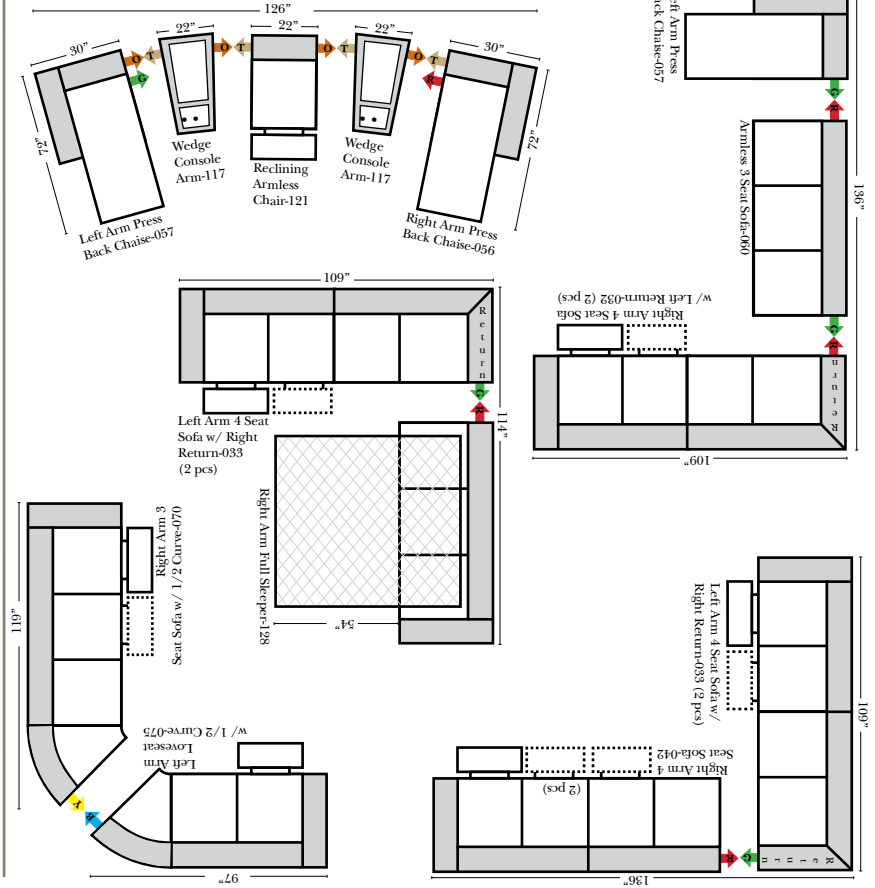

Fairfield

Standard & Armless

(All 4 seat items ship as one piece if stationary, two pieces if motion installed)

2 Piece Curve Sectional & Ottomans

03/06/2010

Features

Standard:

- Available in Full & Top Grain Leathers
- Available in Luxury Fabrics
- All Hardwood Frames
- Nail Heads

Sleeper Options: (All the below options are at additional charges)

- Full Sleeper available w/Standard Mattress
- Deluxe Innerspring Mattress: Full
- Air Dream Coil Mattress: Full Only

Note:

All Dimensions are approximate, if accuracy is crucial, please contact us for validation of the dimensions shown. However, a 1" to 2" variance can still apply due to foam and upholstery.

L-Shape / 90 Degree Sectional

(All 4 seat items ship as one piece if stationary, two pieces if motion installed)

Fairfield

Chaise & Conversation Sectionals

Put Green Arrows with Red Arrows to Create Sectional Groups
Put Orange Arrows with Tan Arrows to Create Sectional Groups

Sleepers

Put Green Arrows with Red Arrows to Create Sectional Groups
Put Blue Arrows with Yellow Arrows to Create Sectional Groups

Suggested Configurations

03/06/2010

The Suggested Configurations below are only a sample of what the imagination can create, please enjoy creating the configuration that fits your lifestyle, using the ideas below and from the items on the opposite page.