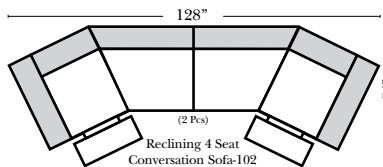

Sleeper Options: (All the below options are at additional charges)

- Full Sleeper available w/Standard Mattress
- Deluxe Innerspring Mattress: Full
- Air Dream Coil Mattress: Full Only

Note:

All Dimensions are approximate, if accuracy is crucial, please contact us for validation of the dimensions shown. However, a 1" to 2" variance can still apply due to foam and upholstery.

L-Shape / 90 Degree Sectional

(All 4 seat items ship as one piece if stationary, two pieces if motion installed)

Fairfield

Chaise & Conversation Sectionals

Put Green Arrows with Red Arrows to Create Sectional Groups
Put Orange Arrows with Tan Arrows to Create Sectional Groups