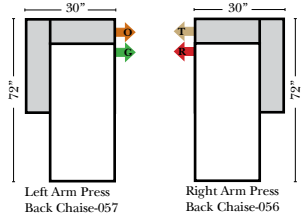

Sleeper Options: (All the below options are at additional charges)

- Full Sleeper available w/Standard Mattress
- Deluxe Innerspring Mattress: Full
- Air Dream Coil Mattress: Full Only

Note:

All Dimensions are approximate, if accuracy is crucial, please contact us for validation of the dimensions shown. However, a 1" to 2" variance can still apply due to foam and upholstery.

L-Shape / 90 Degree Sectional

(All 4 seat items ship as one piece if stationary, two pieces if motion installed)

Fairfield

Chaise & Conversation Sectionals

Put Green Arrows with Red Arrows to Create Sectional Groups
Put Orange Arrows with Tan Arrows to Create Sectional Groups