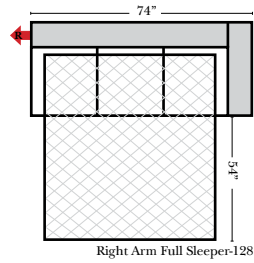

Sleepers

Put Green Arrows with Red Arrows to Create Sectional Groups
Put Blue Arrows with Yellow Arrows to Create Sectional Groups