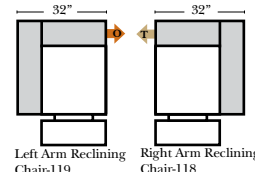

Chaise & Conversation Sectionals

Put Green Arrows with Red Arrows to Create Sectional Groups
Put Orange Arrows with Tan Arrows to Create Sectional Groups