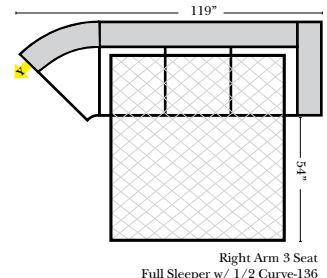

Sleepers

Put Green Arrows with Red Arrows to Create Sectional Groups
Put Blue Arrows with Yellow Arrows to Create Sectional Groups