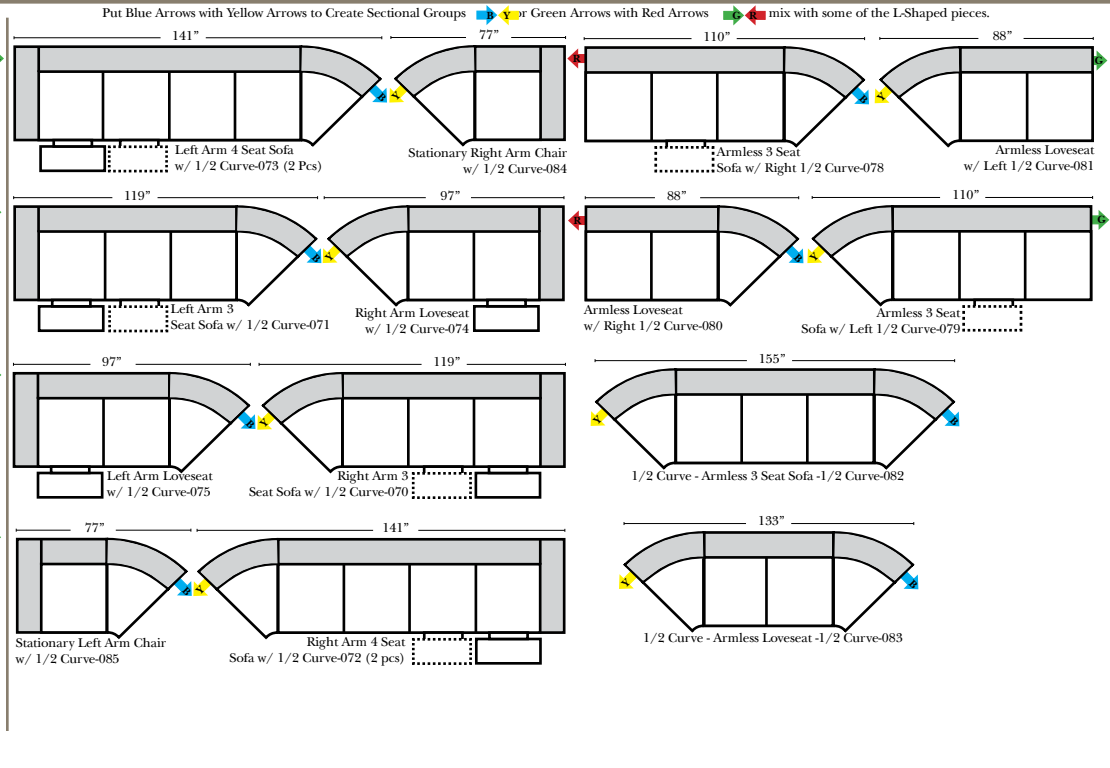

Fashion...Quality...Value...and Safety™

“...finding solutions for families, especially busy moms.”™

www.omnialeather.com www.kathyireland.com

Fairfield

Americana

03/06/2010

Standard & Armless

(All 4 seat items ship as one piece if stationary, two pieces if motion installed)

2 Piece Curve Sectional & Ottomans

Features

- Standard:**
- Available in Full & Top Grain Leathers
 - Available in Luxury Fabrics
 - All Hardwood Frames
 - Nail Heads
- Options:**
- No. 33 Firm Foam (N/C Option)
 - Console Table - Standard as Espresso finish (N/C Option is Honey Oak finish)
 - Cup Holders - Standard as Silver finish (N/C Option is Black or Hammered Antique Finish)
 - Sofa Center Recliner (Additional Charge)
 - Motorized Recliner Mechanism (additional Charge)
 - Swivel Recliner Base (additional Charge)
 - Swivel Glider Mechanism (additional Charge)
 - Lift Chair Dual Motor Mechanism (additional Charge)
- Sleeper Options:** (All the below options are at additional charges)
- Full Sleeper available w/Standard Mattress
 - Deluxe Innerspring Mattress: Full
 - Air Dream Coil Mattress: Full Only

L-Shape / 90 Degree Sectional

(All 4 seat items ship as one piece if stationary, two pieces if motion installed)

Note:

All Dimensions are approximate, if accuracy is crucial, please contact us for validation of the dimensions shown. However, a 1" to 2" variance can still apply due to foam and upholstery.

Fairfield

Americana

Chaise & Conversation Sectionals

Put Green Arrows with Red Arrows to Create Sectional Groups
Put Orange Arrows with Tan Arrows to Create Sectional Groups

Sleepers

Put Green Arrows with Red Arrows to Create Sectional Groups
Put Blue Arrows with Yellow Arrows to Create Sectional Groups