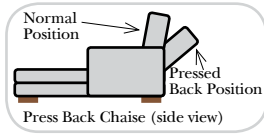

Chaise & Conversation Sectionals

Put Green Arrows with Red Arrows to Create Sectional Groups
Put Orange Arrows with Tan Arrows to Create Sectional Groups