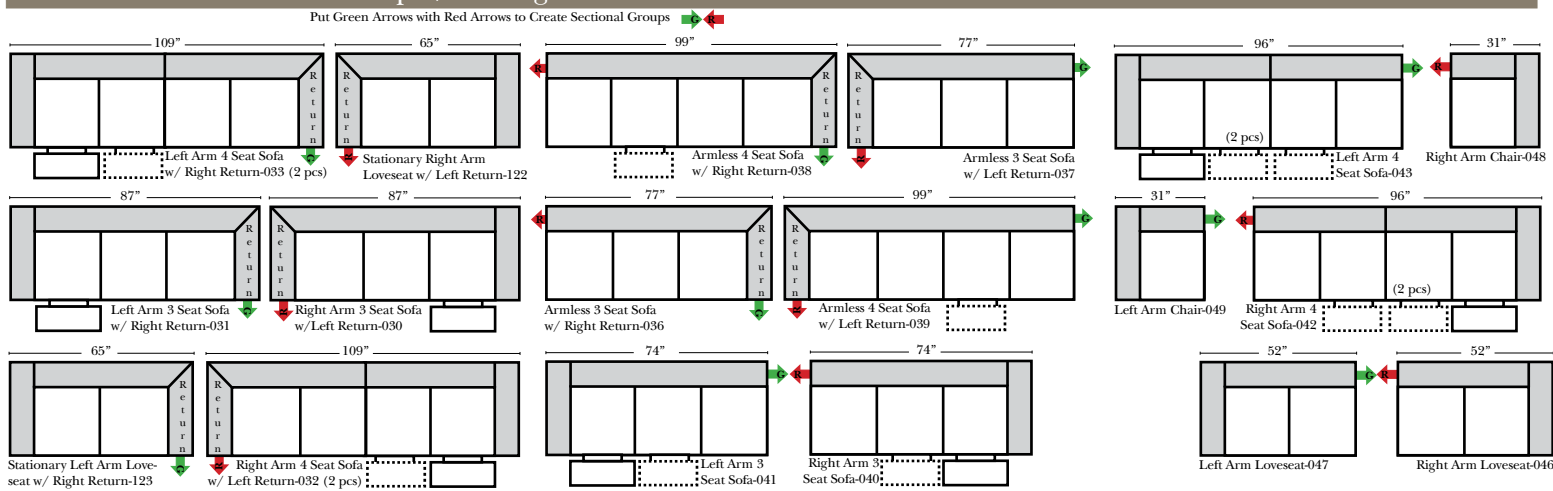

2 Piece Curve Sectional & Ottomans

Features

- Standard:**
- Available in Full & Top Grain Leathers
 - Available in Luxury Fabrics
 - All Hardwood Frames
 - Nail Heads
- Options:**
- No. 33 Firm Foam (N/C Option)
 - Console Table - Standard as Espresso finish (N/C Option is Honey Oak finish)
 - Cup Holders - Standard as Silver finish (N/C Option is Black or Hammered Antique Finish)
 - Sofa Center Recliner (Additional Charge)
 - Motorized Recliner Mechanism (additional Charge)
 - Swivel Recliner Base (additional Charge)
 - Swivel Glider Mechanism (additional Charge)
 - Lift Chair Dual Motor Mechanism (additional Charge)
- Sleeper Options:** (All the below options are at additional charges)
- Full Sleeper available w/Standard Mattress
 - Deluxe Innerspring Mattress: Full
 - Air Dream Coil Mattress: Full Only

L-Shape / 90 Degree Sectional

(All 4 seat items ship as one piece if stationary, two pieces if motion installed)

Note:

All Dimensions are approximate, if accuracy is crucial, please contact us for validation of the dimensions shown. However, a 1" to 2" variance can still apply due to foam and upholstery.