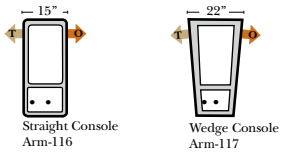

Chaise & Conversation Sectionals

Put Green Arrows with Red Arrows to Create Sectional Groups
Put Orange Arrows with Tan Arrows to Create Sectional Groups