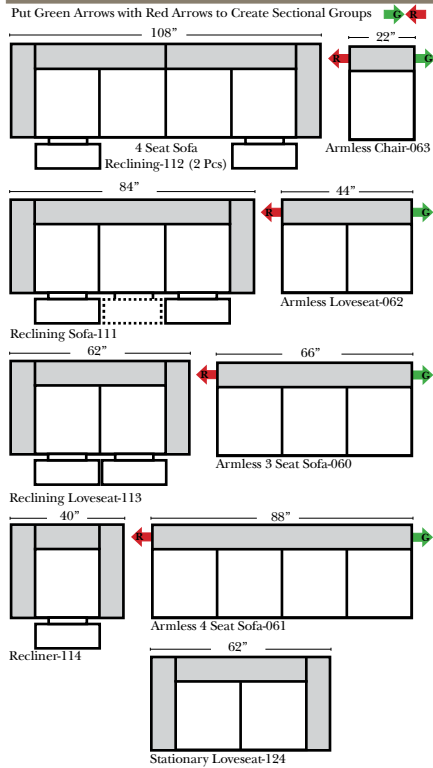

2 Piece Curve Sectional & Ottomans

Features

- Standard:**
- Available in Full & Top Grain Leathers
 - Available in Luxury Fabrics
 - All Hardwood Frames
 - Nail Heads
- Options:**
- No. 33 Firm Foam (N/C Option)
 - Console Table - Standard as Espresso finish (N/C Option is Honey Oak finish)
 - Cup Holders - Standard as Silver finish (N/C Option is Black or Hammered Antique Finish)
 - Sofa Center Recliner (Additional Charge)
 - Motorized Recliner Mechanism (additional Charge)
 - Swivel Recliner Base (additional Charge)
 - Swivel Glider Mechanism (additional Charge)
 - Lift Chair Dual Motor Mechanism (additional Charge)
- Sleeper Options:** (All the below options are at additional charges)
- Full Sleeper available w/Standard Mattress
 - Deluxe Innerspring Mattress: Full
 - Air Dream Coil Mattress: Full Only

L-Shape / 90 Degree Sectional

(All 4 seat items ship as one piece if stationary, two pieces if motion installed)

Note:

All Dimensions are approximate, if accuracy is crucial, please contact us for validation of the dimensions shown. However, a 1" to 2" variance can still apply due to foam and upholstery.