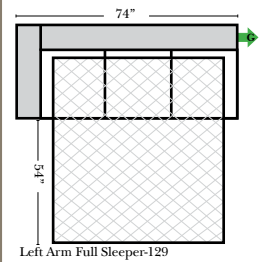

Sleepers

Put Green Arrows with Red Arrows to Create Sectional Groups
Put Blue Arrows with Yellow Arrows to Create Sectional Groups