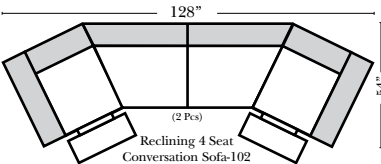

Chaise & Conversation Sectionals

Put Green Arrows with Red Arrows to Create Sectional Groups
Put Orange Arrows with Tan Arrows to Create Sectional Groups