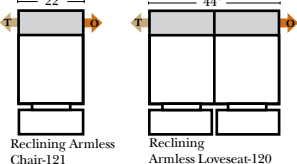

Chaise & Conversation Sectionals

Put Green Arrows with Red Arrows to Create Sectional Groups
Put Orange Arrows with Tan Arrows to Create Sectional Groups