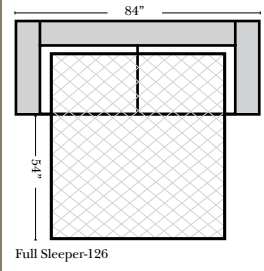

Sleepers

Put Green Arrows with Red Arrows to Create Sectional Groups
Put Blue Arrows with Yellow Arrows to Create Sectional Groups