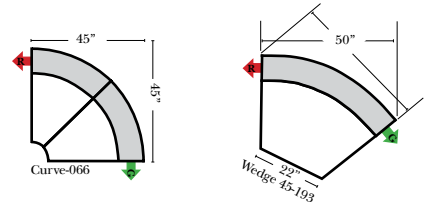

Chaise & Conversation Sectionals

Put Green Arrows with Red Arrows to Create Sectional Groups
Put Orange Arrows with Tan Arrows to Create Sectional Groups