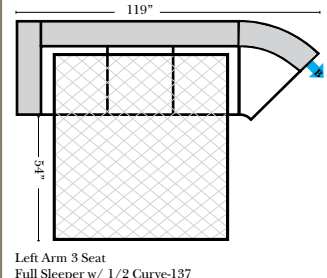

Sleepers

Put Green Arrows with Red Arrows to Create Sectional Groups
Put Blue Arrows with Yellow Arrows to Create Sectional Groups