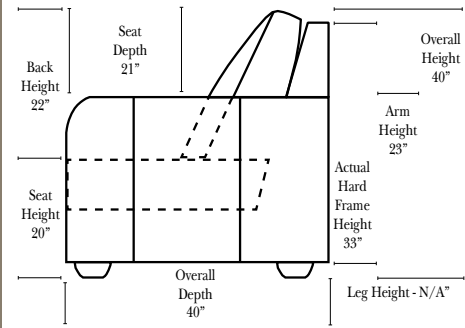

2 Piece Curve Sectional & Ottomans

Features

- Standard:**
- Available in Full & Top Grain Leathers
 - Available in Luxury Fabrics
 - All Hardwood Frames
 - Nail Heads
- Options:**
- No. 33 Firm Foam (N/C Option)
 - Console Table - Standard as Espresso finish (N/C Option is Honey Oak finish)
 - Cup Holders - Standard as Silver finish (N/C Option is Black or Hammered Antique Finish)
 - Sofa Center Recliner (Additional Charge)
 - Motorized Recliner Mechanism (additional Charge)
 - Swivel Recliner Base (additional Charge)
 - Swivel Glider Mechanism (additional Charge)
 - Lift Chair Dual Motor Mechanism (additional Charge)
- Sleeper Options:** (All the below options are at additional charges)
- Full Sleeper available w/Standard Mattress
 - Deluxe Innerspring Mattress: Full
 - Air Dream Coil Mattress: Full Only

L-Shape / 90 Degree Sectional

(All 4 seat items ship as one piece if stationary, two pieces if motion installed)

Note:

All Dimensions are approximate, if accuracy is crucial, please contact us for validation of the dimensions shown. However, a 1" to 2" variance can still apply due to foam and upholstery.