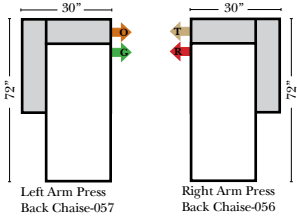

Chaise & Conversation Sectionals

Put Green Arrows with Red Arrows to Create Sectional Groups
Put Orange Arrows with Tan Arrows to Create Sectional Groups