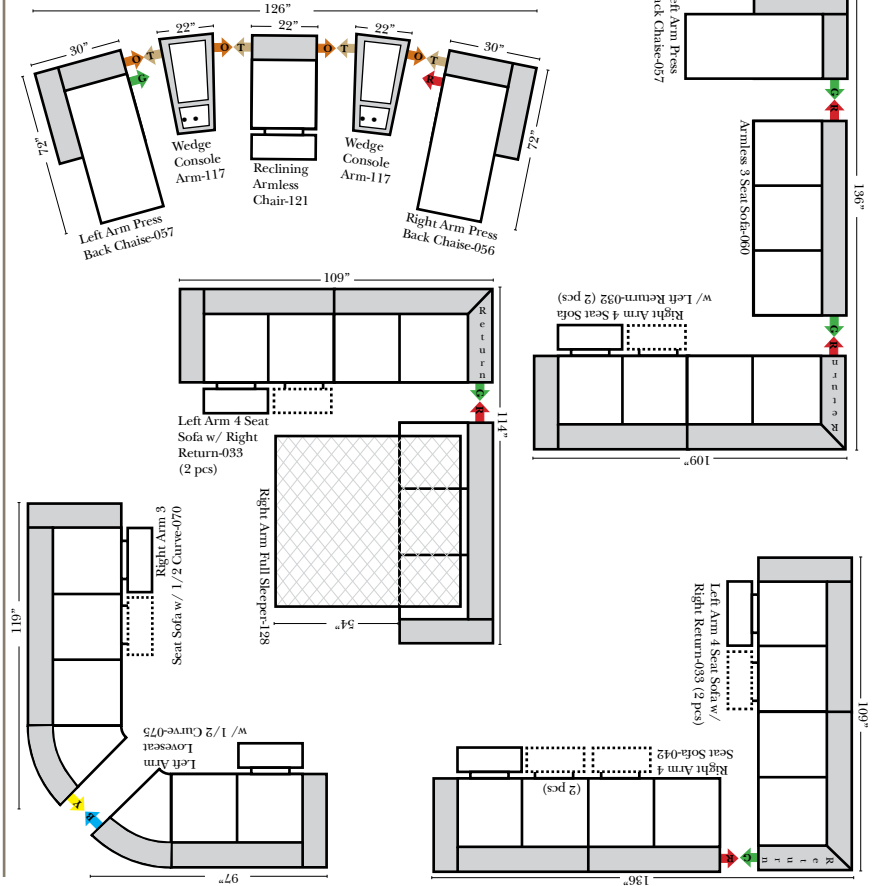

2 Piece Curve Sectional & Ottomans

Features

- Standard:**
- Available in Full & Top Grain Leathers
 - Available in Luxury Fabrics
 - All Hardwood Frames
 - Nail Heads
- Options:**
- No. 33 Firm Foam (N/C Option)
 - Console Table - Standard as Espresso finish (N/C Option is Honey Oak finish)
 - Cup Holders - Standard as Silver finish (N/C Option is Black or Hammered Antique Finish)
 - Sofa Center Recliner (Additional Charge)
 - Motorized Recliner Mechanism (additional Charge)
 - Swivel Recliner Base (additional Charge)
 - Swivel Glider Mechanism (additional Charge)
 - Lift Chair Dual Motor Mechanism (additional Charge)
- Sleeper Options:** (All the below options are at additional charges)
- Full Sleeper available w/Standard Mattress
 - Deluxe Innerspring Mattress: Full
 - Air Dream Coil Mattress: Full Only

L-Shape / 90 Degree Sectional

(All 4 seat items ship as one piece if stationary, two pieces if motion installed)

Note:

All Dimensions are approximate, if accuracy is crucial, please contact us for validation of the dimensions shown. However, a 1" to 2" variance can still apply due to foam and upholstery.

Fairfield

Americana

Chaise & Conversation Sectionals

Put Green Arrows with Red Arrows to Create Sectional Groups
Put Orange Arrows with Tan Arrows to Create Sectional Groups

Sleepers

Put Green Arrows with Red Arrows to Create Sectional Groups
Put Blue Arrows with Yellow Arrows to Create Sectional Groups

Suggested Configurations

03/06/2010

The Suggested Configurations below are only a sample of what the imagination can create, please enjoy creating the configuration that fits your lifestyle, using the ideas below and from the items on the opposite page.