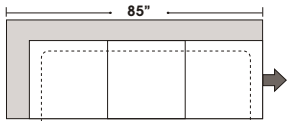

3 Seat Sofa Queen Sleeper