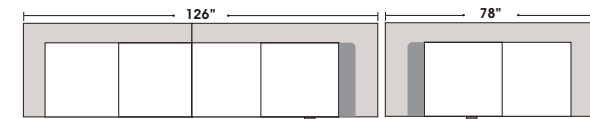

## CONVERSATION SOFAS

Left Arm Conversation Loveseat

Right Arm Conversation Loveseat

Armless Conversation Loveseat

Right Arm Chaise Left Arm Chaise

3 Seat Conversation Sofa

4 Seat Conversation Sofa  
(Built in 2 Pieces)

## L-SHAPE / 90 DEGREE SECTIONAL

Left Arm 4 Seat Sofa w Right Return Right Arm Loveseat w Left Return

Left Arm 3 Seat Sofa w Right Return Right Arm 3 Seat Sofa w Left Return

Left Arm Loveseat w Right Return Right Arm 4 Seat Sofa w Left Return