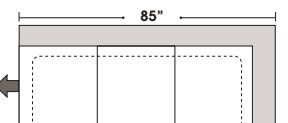

Left Arm 3 Seat Sofa Queen Sleeper

Right Arm 3 Seat Sofa Queen Sleeper

SLEEPERS