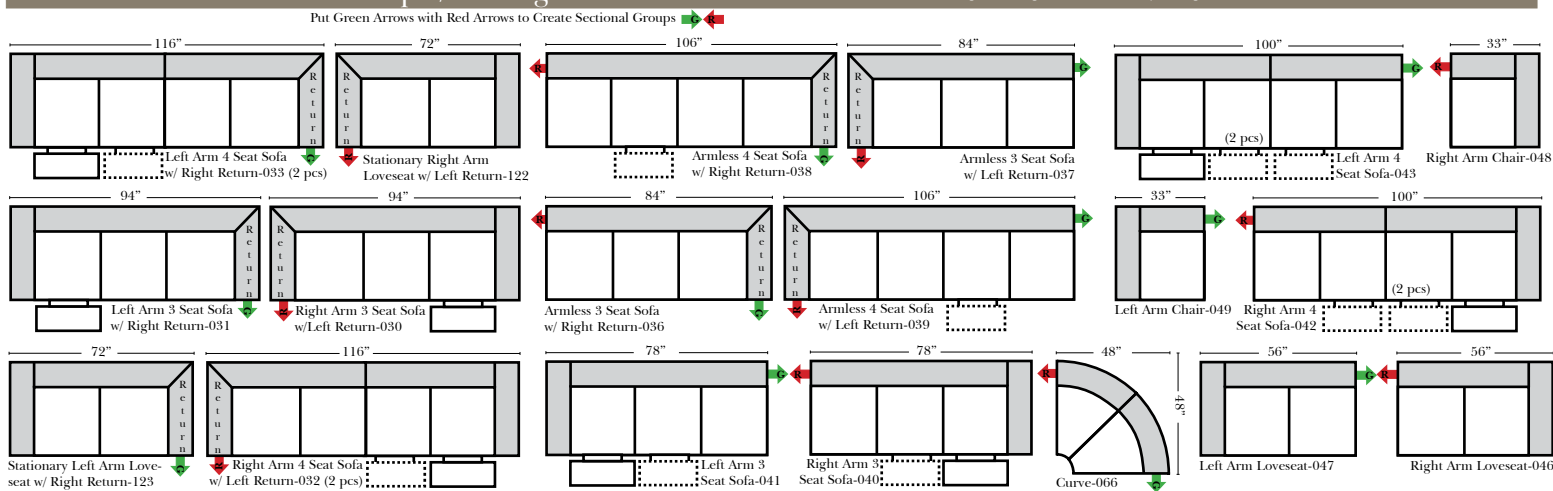

## Standard & Armless (All 4 seat items ship as one piece if stationary, two pieces if motion installed)

- ### Features
- Standard:**
- Available in Full & Top Grain Leathers
  - All Hardwood Frames
  - Nail Heads (Medium Size Brass)
- Options:**
- No. 33 Firm Foam (N/C Option)
  - Console Table - Standard as Espresso finish (N/C Option is Honey Oak finish)
  - Cup Holders - Standard as Silver finish (N/C Option is Black or Hammered Antique Finish)
  - Sofa Center Recliner (Additional Charge)
  - Motorized Recliner Mechanism (additional Charge)
  - Swivel Recliner Base (additional Charge)
  - Swivel Glider Mechanism (additional Charge)
  - Lift Chair Dual Motor Mechanism (additional Charge)
- Sleeper Options:** (All the below options are at additional charges)
- Full Sleeper available w/Standard Mattress
  - Deluxe Innerspring Mattress: Full
  - Air Dream Coil Mattress: Full Only

## L-Shape / 90 Degree Sectional (All 4 seat items ship as one piece if stationary, two pieces if motion installed)

**Note:**  
All Dimensions are approximate, if accuracy is crucial, please contact us for validation of the dimensions shown. However, a 1" to 2" variance can still apply due to foam and upholstery.