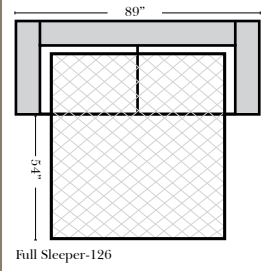

Chaise & Conversation Sectionals

Sleepers

Suggested Configurations

Put Green Arrows with Red Arrows to Create Sectional Groups
Put Orange Arrows with Tan Arrows to Create Sectional Groups

Put Green Arrows with Red Arrows to Create Sectional Groups
Put Blue Arrows with Yellow Arrows to Create Sectional Groups

The Suggested Configurations below are only a sample of what the imagination can create, please enjoy creating the configuration that fits your lifestyle, using the ideas below and from the items on the opposite page.