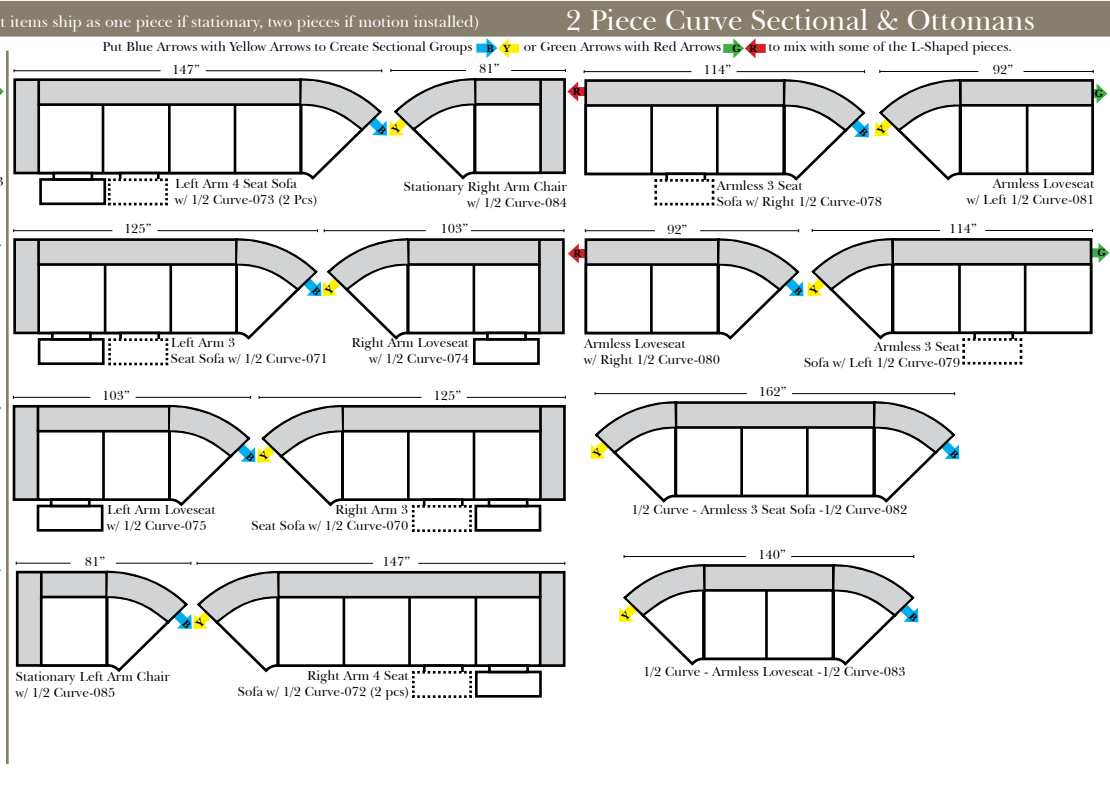

## Standard & Armless (All 4 seat items ship as one piece if stationary, two pieces if motion installed)

- ### Features
- Standard:**
- Available in Full & Top Grain Leathers
  - All Hardwood Frames
  - Nail Heads (Medium Size Brass)
- Options:**
- No. 33 Firm Foam (N/C Option)
  - Console Table - Standard as Espresso finish (N/C Option is Honey Oak finish)
  - Cup Holders - Standard as Silver finish (N/C Option is Black or Hammered Antique Finish)
  - Sofa Center Recliner (Additional Charge)
  - Motorized Recliner Mechanism (additional Charge)
  - Swivel Recliner Base (additional Charge)
  - Swivel Glider Mechanism (additional Charge)
  - Lift Chair Dual Motor Mechanism (additional Charge)
- Sleeper Options:** (All the below options are at additional charges)
- Full Sleeper available w/Standard Mattress
  - Deluxe Innerspring Mattress: Full
  - Air Dream Coil Mattress: Full Only

## L-Shape / 90 Degree Sectional (All 4 seat items ship as one piece if stationary, two pieces if motion installed)

**Note:**  
All Dimensions are approximate, if accuracy is crucial, please contact us for validation of the dimensions shown. However, a 1" to 2" variance can still apply due to foam and upholstery.

## Suggested Configurations

Put Green Arrows with Red Arrows to Create Sectional Groups  
Put Orange Arrows with Tan Arrows to Create Sectional Groups

Put Green Arrows with Red Arrows to Create Sectional Groups  
Put Blue Arrows with Yellow Arrows to Create Sectional Groups