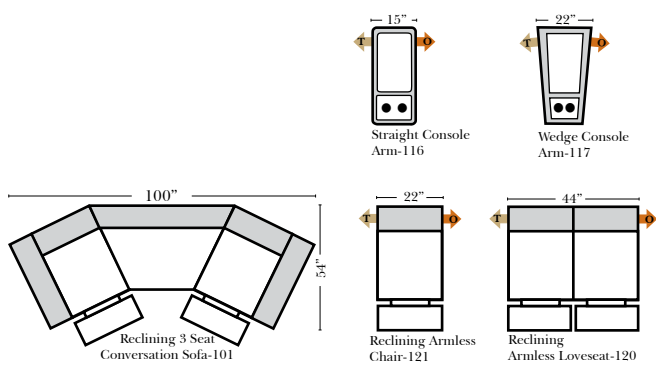

Cordova

European Country

01/03/2010

Chaise & Conversation Sectionals

Sleepers

Suggested Configurations

Put Green Arrows with Red Arrows to Create Sectional Groups
Put Orange Arrows with Tan Arrows to Create Sectional Groups

Put Green Arrows with Red Arrows to Create Sectional Groups
Put Blue Arrows with Yellow Arrows to Create Sectional Groups

The Suggested Configurations below are only a sample of what the imagination can create, please enjoy creating the configuration that fits your lifestyle, using the ideas below and from the items on the opposite page.

Sleepers (Cont.)