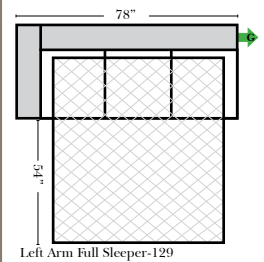

Chaise & Conversation Sectionals

Sleepers

Suggested Configurations

Put Green Arrows with Red Arrows to Create Sectional Groups
Put Orange Arrows with Tan Arrows to Create Sectional Groups

Put Green Arrows with Red Arrows to Create Sectional Groups
Put Blue Arrows with Yellow Arrows to Create Sectional Groups

The Suggested Configurations below are only a sample of what the imagination can create, please enjoy creating the configuration that fits your lifestyle, using the ideas below and from the items on the opposite page.