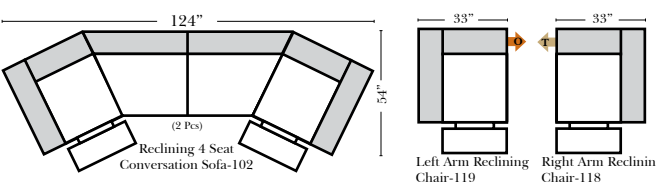

Cordova

European Country

01/03/2010

Chaise & Conversation Sectionals

Sleepers

Suggested Configurations

Put Green Arrows with Red Arrows to Create Sectional Groups
Put Orange Arrows with Tan Arrows to Create Sectional Groups

Put Green Arrows with Red Arrows to Create Sectional Groups
Put Blue Arrows with Yellow Arrows to Create Sectional Groups

The Suggested Configurations below are only a sample of what the imagination can create, please enjoy creating the configuration that fits your lifestyle, using the ideas below and from the items on the opposite page.

Sleepers (Cont.)