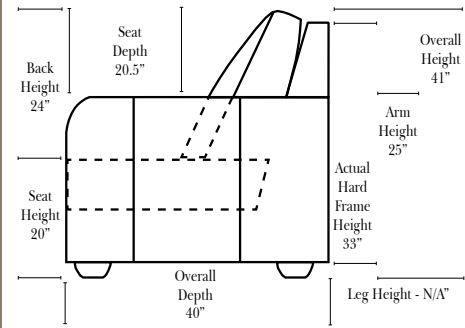

Fashion...Quality...Value...and Safety™

“...finding solutions for families, especially busy moms.”™

www.omnialeather.com www.kathyireland.com

Cordova

European Country

01/03/2010

Standard & Armless (All 4 seat items ship as one piece if stationary, two pieces if motion installed)