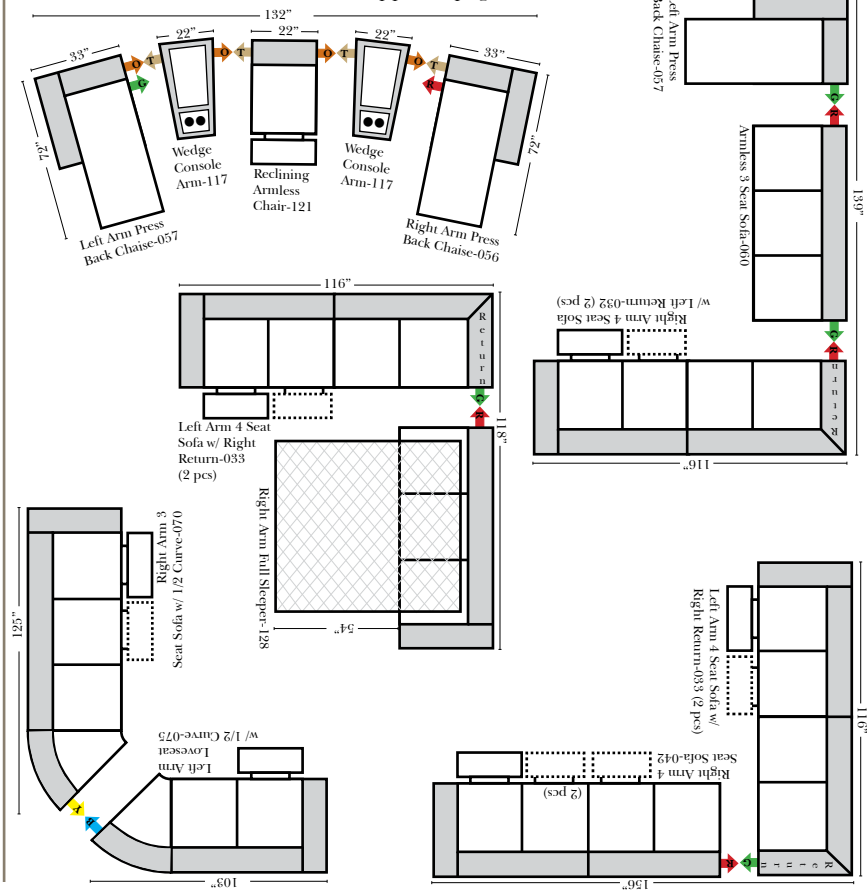

Cordova

European Country

01/03/2010

Chaise & Conversation Sectionals

Sleepers

Suggested Configurations

Put Green Arrows with Red Arrows to Create Sectional Groups
Put Orange Arrows with Tan Arrows to Create Sectional Groups

Put Green Arrows with Red Arrows to Create Sectional Groups
Put Blue Arrows with Yellow Arrows to Create Sectional Groups

The Suggested Configurations below are only a sample of what the imagination can create, please enjoy creating the configuration that fits your lifestyle, using the ideas below and from the items on the opposite page.

Sleepers (Cont.)