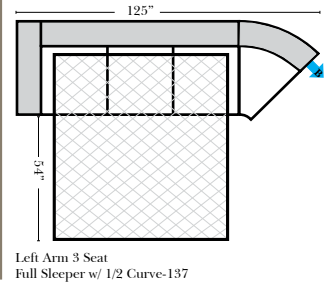

Chaise & Conversation Sectionals

Sleepers

Suggested Configurations

Put Green Arrows with Red Arrows to Create Sectional Groups
Put Orange Arrows with Tan Arrows to Create Sectional Groups

Put Green Arrows with Red Arrows to Create Sectional Groups
Put Blue Arrows with Yellow Arrows to Create Sectional Groups

The Suggested Configurations below are only a sample of what the imagination can create, please enjoy creating the configuration that fits your lifestyle, using the ideas below and from the items on the opposite page.