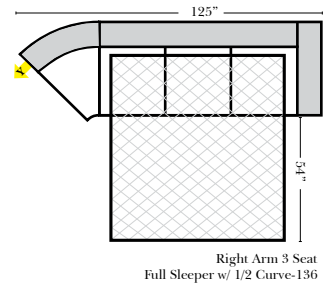

Chaise & Conversation Sectionals

Sleepers

Suggested Configurations

Put Green Arrows with Red Arrows to Create Sectional Groups
Put Orange Arrows with Tan Arrows to Create Sectional Groups

Put Green Arrows with Red Arrows to Create Sectional Groups
Put Blue Arrows with Yellow Arrows to Create Sectional Groups

The Suggested Configurations below are only a sample of what the imagination can create, please enjoy creating the configuration that fits your lifestyle, using the ideas below and from the items on the opposite page.