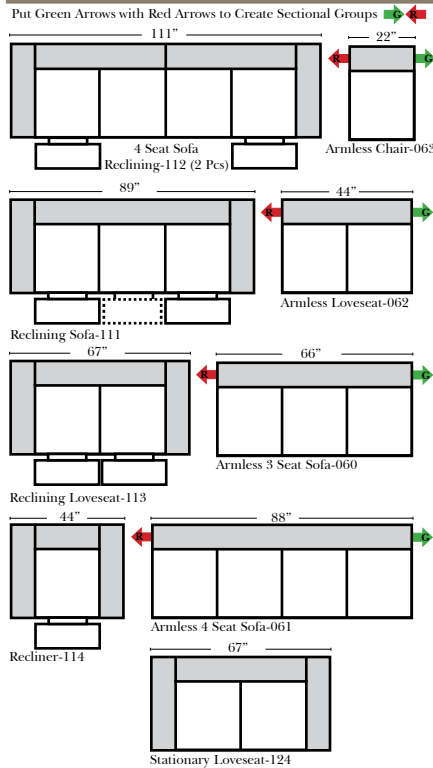

## Standard & Armless (All 4 seat items ship as one piece if stationary, two pieces if motion installed)

- ### Features
- Standard:**
- Available in Full & Top Grain Leathers
  - All Hardwood Frames
  - Nail Heads (Medium Size Brass)
- Options:**
- No. 33 Firm Foam (N/C Option)
  - Console Table - Standard as Espresso finish (N/C Option is Honey Oak finish)
  - Cup Holders - Standard as Silver finish (N/C Option is Black or Hammered Antique Finish)
  - Sofa Center Recliner (Additional Charge)
  - Motorized Recliner Mechanism (additional Charge)
  - Swivel Recliner Base (additional Charge)
  - Swivel Glider Mechanism (additional Charge)
  - Lift Chair Dual Motor Mechanism (additional Charge)
- Sleeper Options:** (All the below options are at additional charges)
- Full Sleeper available w/Standard Mattress
  - Deluxe Innerspring Mattress: Full
  - Air Dream Coil Mattress: Full Only

## L-Shape / 90 Degree Sectional (All 4 seat items ship as one piece if stationary, two pieces if motion installed)

**Note:**  
All Dimensions are approximate, if accuracy is crucial, please contact us for validation of the dimensions shown. However, a 1" to 2" variance can still apply due to foam and upholstery.