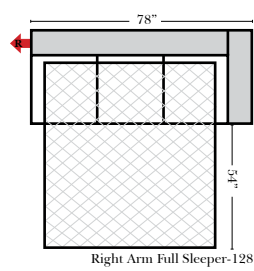

Chaise & Conversation Sectionals

Sleepers

Suggested Configurations

Put Green Arrows with Red Arrows to Create Sectional Groups
Put Orange Arrows with Tan Arrows to Create Sectional Groups

Put Green Arrows with Red Arrows to Create Sectional Groups
Put Blue Arrows with Yellow Arrows to Create Sectional Groups

The Suggested Configurations below are only a sample of what the imagination can create, please enjoy creating the configuration that fits your lifestyle, using the ideas below and from the items on the opposite page.