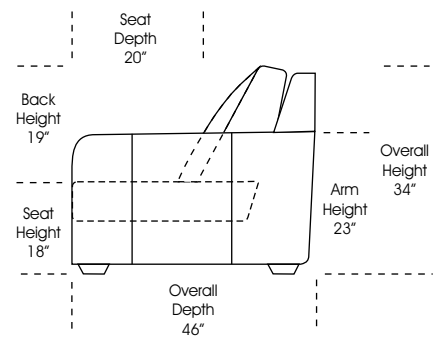

2 Seat Sofa

Loveseat

Chair

Round Ottoman

Features

- Standard:
- All Full or Top-Grain Leather
 - All hardwood frames

✓ Special orders shipped within 4-6 weeks

Actual Hard Frame Height 26"

Note: All sizes are approximate.