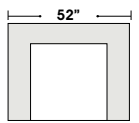

2 Seat Sofa

Loveseat

Chair

Round Ottoman

Features

- Standard:
- All Full or Top-Grain Leather
 - All hardwood frames

✓ Special orders shipped within 4-6 weeks

Actual Hard Frame Height 26"

Note: All sizes are approximate.