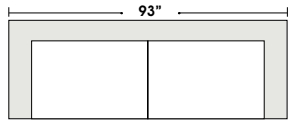

2 Seat Sofa

Loveseat

Chair

Round Ottoman

Features

- Standard:
- All Full or Top-Grain Leather
 - All hardwood frames

✓ Special orders shipped within 4-6 weeks

Actual Hard Frame Height 26"

Note: All sizes are approximate.