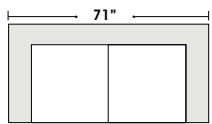

2 Seat Sofa

Loveseat

Chair

Round Ottoman

Features

- Standard:
- All Full or Top-Grain Leather
 - All hardwood frames

✓ Special orders shipped within 4-6 weeks

Actual Hard Frame Height 26"

Note: All sizes are approximate.