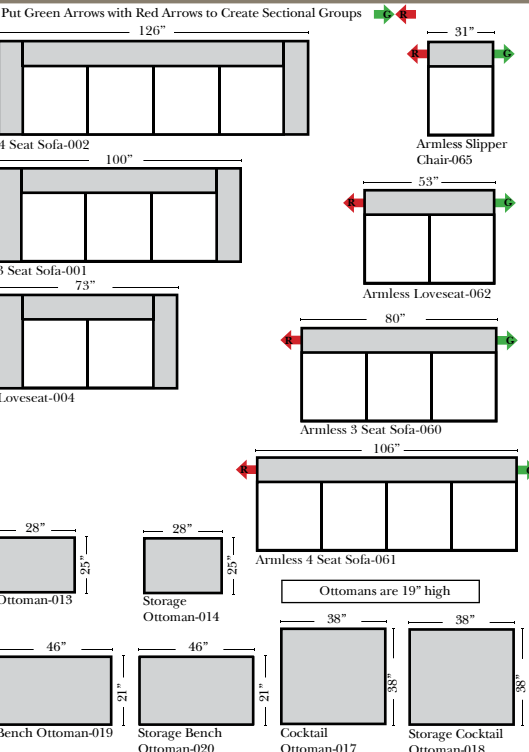

Standard, Armless & Ottomans

Bumper Chaise & Return Chaise

Suggested Configurations

Features

- Standard:**
- Available in Full & Top Grain Leathers
 - Available in Luxury Fabrics
 - All Hardwood Frames
 - Wood Base - Espresso Finish (N/C Honey Oak Option)

- Options:**
- Down Seats & Down Backs (additional Charge)
 - No. 33 Firm Foam

Sleeper Options: (No Sleepers are available for this style)

Note:

All Dimensions are approximate, if accuracy is crucial, please contact us for validation of the dimensions shown. However, a 1" to 2" variance can still apply due to foam and upholstery.

L-Shape / 90 Degree Sectional (All 4 seat items ship as one piece if stationary, two pieces if motion installed)