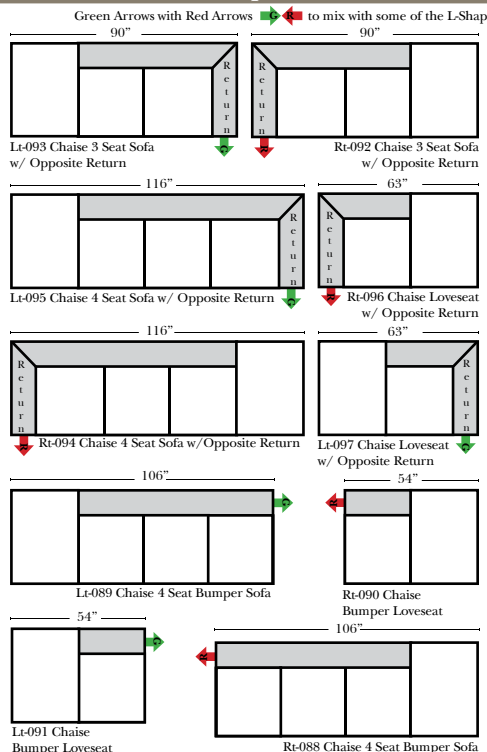

Standard, Armless & Ottomans

Bumper Chaise & Return Chaise

Suggested Configurations

Features

- Standard:**
- Available in Full & Top Grain Leathers
 - Available in Luxury Fabrics
 - All Hardwood Frames
 - Wood Base - Espresso Finish (N/C Honey Oak Option)

- Options:**
- Down Seats & Down Backs (additional Charge)
 - No. 33 Firm Foam

Sleeper Options: (No Sleepers are available for this style)

Note:

All Dimensions are approximate, if accuracy is crucial, please contact us for validation of the dimensions shown. However, a 1" to 2" variance can still apply due to foam and upholstery.

L-Shape / 90 Degree Sectional (All 4 seat items ship as one piece if stationary, two pieces if motion installed)