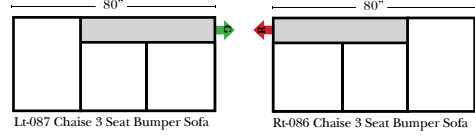

Bumper Chaise & Return Chaise