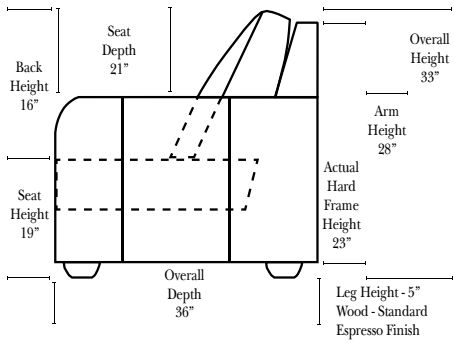

Suggested Configurations