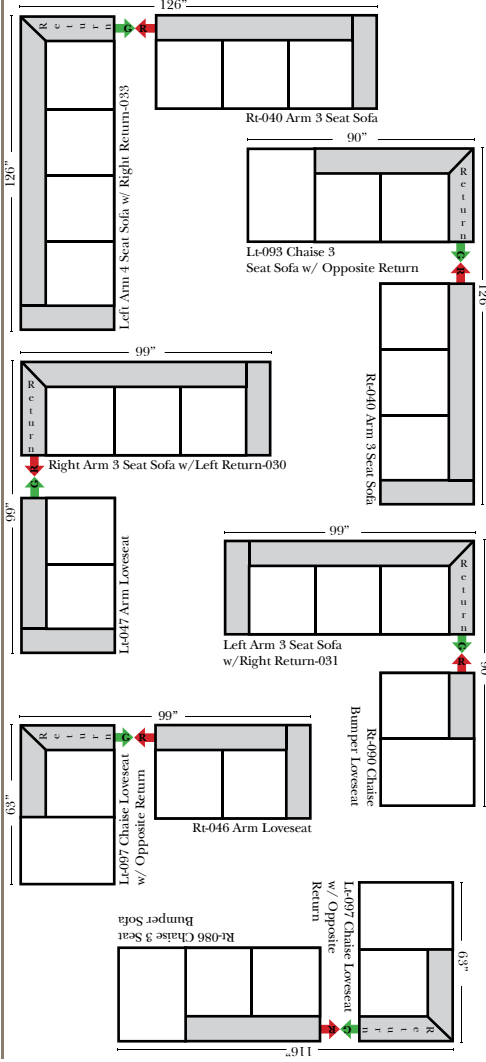

Standard, Armless & Ottomans

Bumper Chaise & Return Chaise

Suggested Configurations

Features

- Standard:**
- Available in Full & Top Grain Leathers
 - Available in Luxury Fabrics
 - All Hardwood Frames
 - Wood Base - Espresso Finish (N/C Honey Oak Option)

- Options:**
- Down Seats & Down Backs (additional Charge)
 - No. 33 Firm Foam

Sleeper Options: (No Sleepers are available for this style)

Note:

All Dimensions are approximate, if accuracy is crucial, please contact us for validation of the dimensions shown. However, a 1" to 2" variance can still apply due to foam and upholstery.

L-Shape / 90 Degree Sectional (All 4 seat items ship as one piece if stationary, two pieces if motion installed)