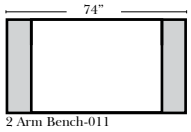

2 Arm Bench-011