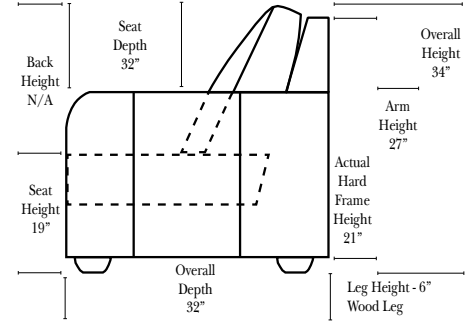

# City Loft

Architectural

03/20/2010

www.omnialeather.com www.kathyireland.com

Standard

2 Arm Bench-011

### Features

**Standard:**

- Available in Full & Top Grain Leathers
- All Hardwood Frames

**Options:**

- No. 33 Firm Foam (N/C Option)

**Sleeper Options:** (No Sleepers available on this style)

**Note:**

All Dimensions are approximate, if accuracy is crucial, please contact us for validation of the dimensions shown. However, a 1" to 2" variance can still apply due to foam and upholstery.